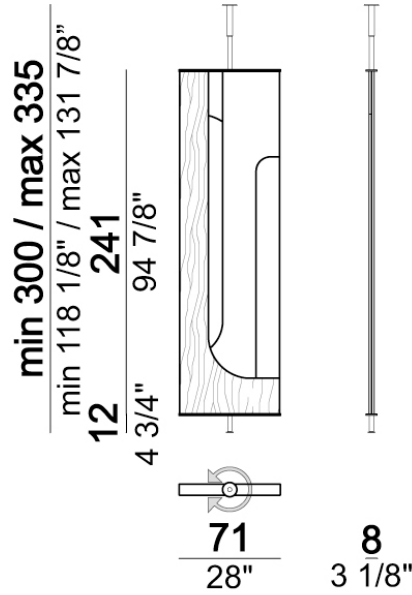

ARKETIPO / INDOOR

COMPLEMENT HIDE ME

designed by Gino Carollo 2023

PANEL: MDF, one side varnished oxy grey, one side veneered in zebrano or eucalyptus and glass/mirror "Stopsol" (renowned for its extraordinary aesthetic look).

METAL PARTS: metal varnished oxy grey or Titanium.

Ceiling room divider

Ceiling room divider

Ceiling room divider

Floor room divider - 3 units

Floor room divider - 2 units