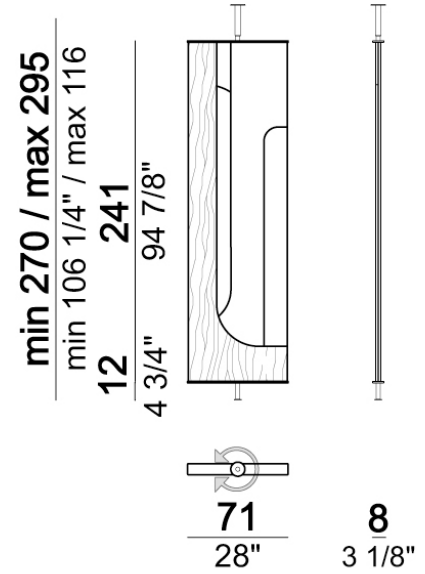

METAL PARTS: metal varnished oxy grey or Titanium.

Ceiling room divider

Ceiling room divider

Ceiling room divider

Floor room divider - 3 units

Floor room divider - 2 units