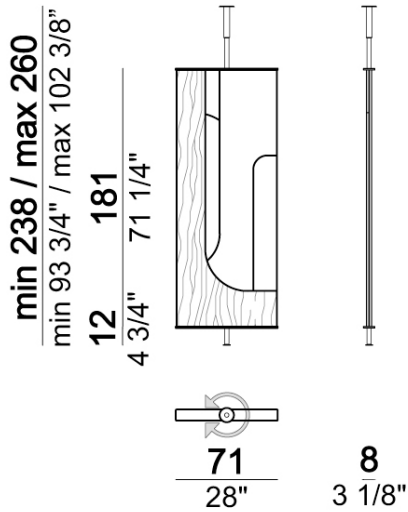

ARKETIPO / INDOOR

COMPLEMENT HIDE ME

designed by Gino Carollo 2023

PANEL: MDF, one side varnished oxy grey, one side veneered in zebrano or eucalyptus and glass/mirror "Stopsol" (renowned for its extraordinary aesthetic look).

METAL PARTS: metal varnished oxy grey or Titanium.

Ceiling room divider

Ceiling room divider

Ceiling room divider

Floor room divider - 3 units

Floor room divider - 2 units