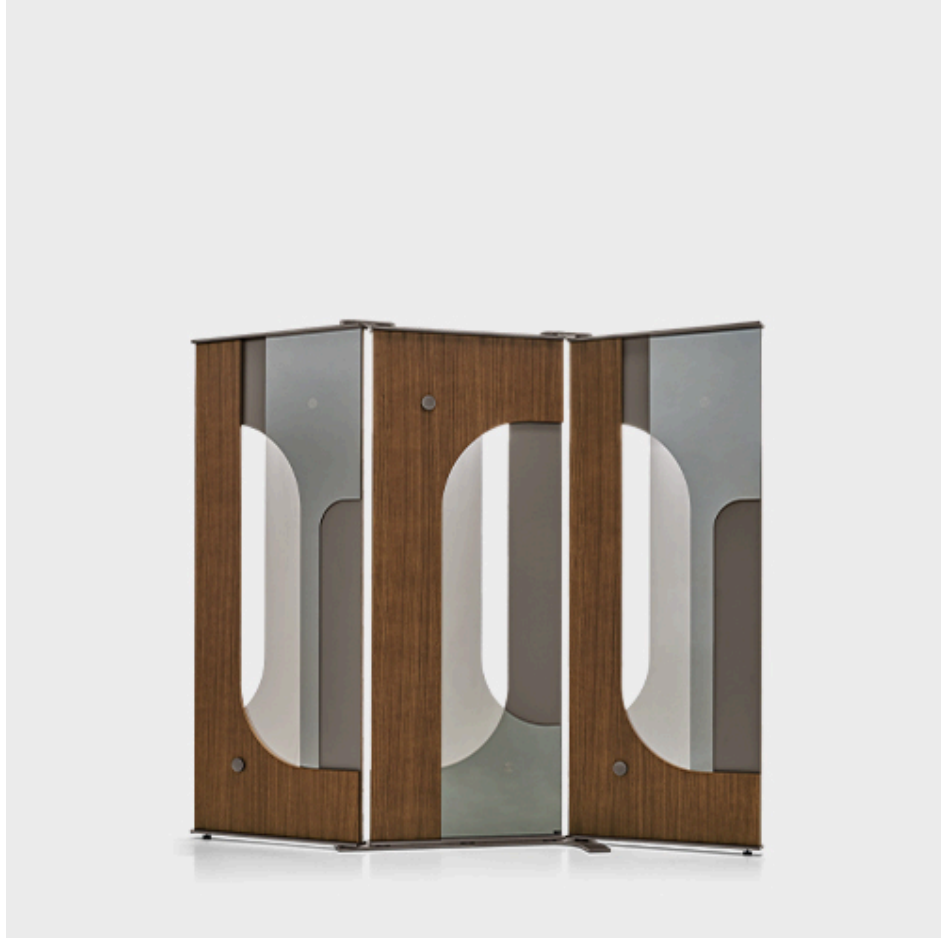

ARKETIPO / INDOOR

COMPLEMENT HIDE ME

designed by Gino Carollo 2023

PANEL: MDF, one side varnished oxy grey, one side veneered in zebrano or eucalyptus and glass/mirror "Stopsol" (renowned for its extraordinary aesthetic look).

METAL PARTS: metal varnished oxy grey or Titanium.

Ceiling room divider

Ceiling room divider

Ceiling room divider

Floor room divider - 3 units

Floor room divider - 2 units