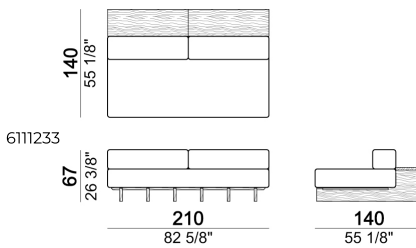

Composition 'O' (unit 6111213/273 + unit 6111233/293 + unit 6111212/272 + unit 6111202/262 + set relax + 4 cushions 67x50 cm + 2 rolls + coffee table T2R)

Composition 'M' (unit 6111213/273 + unit 6111233/293 + 2 cushions 67x50 cm + back cushion S1 + roll)

Seat unit B2 + shelf

Seat unit B3 + shelf + 2 Backs S1

Seat unit A2

Seat unit A2 + Back S2

Seat unit B2 + shelf + Back S2

Coffee table T2R

Seat unit A3 + 2 Backs S1

Composition 'P' (unit 6111213/273 + unit 6111223/283 + back cushion S1 + 3 cushions 67x50 cm + roll + coffee table T1)