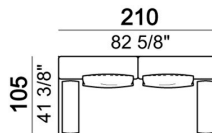

Seat unit A1 + Back S1

Composition 'L' (unit 6111213/273 + 2 cushions 67x50 cm + 2 rolls)

Santos_co