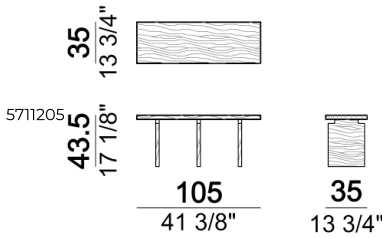

Santos\_co

Composition 'E' (cod.6111213/6111273 + cod.6111233/6111293 + cod.6111212/6111272 + 3 set Relax + 1 cushion 67x50 cm. + 1 small table T2R)

Santos\_co

Coffee table T5

Seat unit A1 + Back S1

Coffee table T2