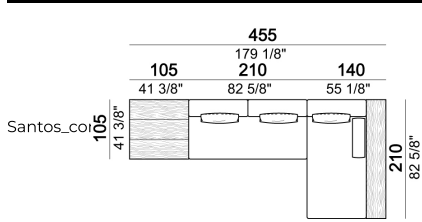

Seat unit B2 + shelf

Seat unit B3 + shelf + 2 Backs S1

Seat unit A2

Seat unit A2 + Back S2

Seat unit B2 + shelf + Back S2

Coffee table T2R

Seat unit A3 + 2 Backs S1

Composition 'P' (unit 6111213/273 + unit 6111223/283 + back cushion S1 + 3 cushions 67x50 cm + roll + coffee table T1)