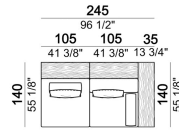

Seat unit B2 + shelf

Seat unit B3 + shelf + 2 Backs S1

Seat unit A2

Seat unit A2 + Back S2

Seat unit B2 + shelf + Back S2

Coffee table T2R

Seat unit A3 + 2 Backs S1

Composition 'P' (unit 6111213/273 + unit 6111223/283 + back cushion S1 + 3 cushions 67x50 cm + roll + coffee table T1)

Arm-cushion

7111270

Seat unit B1 + shelf + Back S1

6111231

Seat unit B1 + shelf

6111221

Composition 'D' (cod.6111221/6111281 + cod.6111231/6111291 + 2 set Relax + 1 small table T4)

Santos\_coi