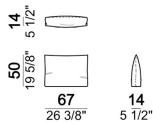

6111232

Composition 'I' (cod.6111233/6111293 + cod.6111212/6111272 + 2 set Relax + 1 cushion 67x50 cm. + 1 small table T4)

Santos\_co

Back cushion

7111266

Composition 'L' (unit 6111213/273 + 2 cushions 67x50 cm + 2 rolls)