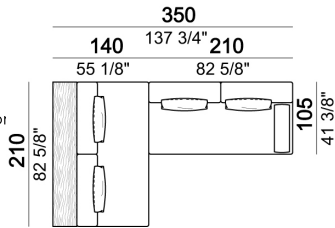

Santos\_co

Seat unit B3 + shelf

6111223

Set relax (Roll + back cushion)

7111267

Composition 'N' (unit 6111213/273 + unit 6111233/293 + 4 cushions 67x50 cm + roll)

Santos\_co

Seat unit A2R + Back S1