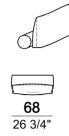

Coffee table T1

5711201

Back S1

7111261

Composition 'H' (cod.6111242/6111102 + cod.6111231/6111291 + 2 set Relax + 1 cushion 67x50 cm. + 1 small table T4)

Santos\_co

Composition 'B' (cod.6111233/6111293 + 2 set Relax + 2 small tables T4)

Santos\_co

Seat unit B3 + shelf

6111223

Set relax (Roll + back cushion)

7111267

Composition 'N' (unit 6111213/273 + unit 6111233/293 + 4 cushions 67x50 cm + roll)

Santos\_co

Seat unit A2R + Back S1

6111232

Composition 'I' (cod.6111233/6111293 + cod.6111212/6111272 + 2 set Relax + 1 cushion 67x50 cm. + 1 small table T4)

Santos\_co

Back cushion

7111266

Composition 'L' (unit 6111213/273 + 2 cushions 67x50 cm + 2 rolls)