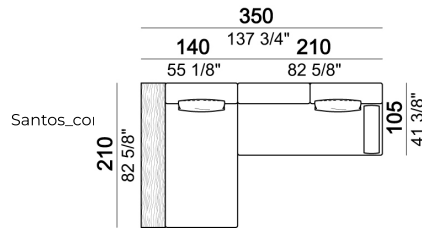

Composition 'O' (unit 6111213/273 + unit 6111233/293 + unit 6111212/272 + unit 6111202/262 + set relax + 4 cushions 67x50 cm + 2 rolls + coffee table T2R)

Composition 'M' (unit 6111213/273 + unit 6111233/293 + 2 cushions 67x50 cm + back cushion S1 + roll)