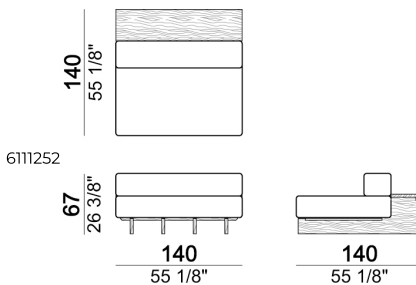

Seat unit B2 + shelf

Seat unit B3 + shelf + 2 Backs S1

Seat unit A2

Seat unit A2 + Back S2

Seat unit B2 + shelf + Back S2

Coffee table T2R

Seat unit A3 + 2 Backs S1

Composition 'P' (unit 6111213/273 + unit 6111223/283 + back cushion S1 + 3 cushions 67x50 cm + roll + coffee table T1)