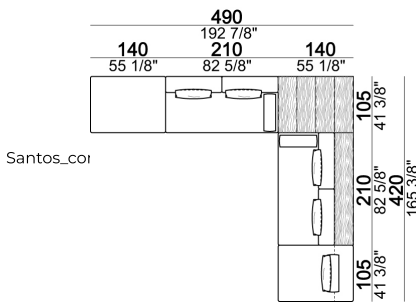

Santos\_co

Composition 'E' (cod.6111213/6111273 + cod.6111233/6111293 + cod.6111212/6111272 + 3 set Relax + 1 cushion 67x50 cm. + 1 small table T2R)

Santos\_co

Coffee table T5

Seat unit A1 + Back S1

Coffee table T2

Composition 'O' (unit 6111213/273 + unit 6111233/293 + unit 6111212/272 + unit 6111202/262 + set relax + 4 cushions 67x50 cm + 2 rolls + coffee table T2R)

Composition 'M' (unit 6111213/273 + unit 6111233/293 + 2 cushions 67x50 cm + back cushion S1 + roll)