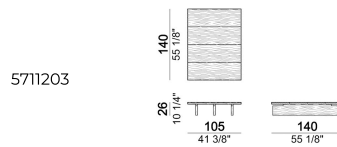

Seat unit B2 + shelf

Seat unit B3 + shelf + 2 Backs S1

Seat unit A2

Seat unit A2 + Back S2

Seat unit B2 + shelf + Back S2

Coffee table T2R

Seat unit A3 + 2 Backs S1

Composition 'P' (unit 6111213/273 + unit 6111223/283 + back cushion S1 + 3 cushions 67x50 cm + roll + coffee table T1)