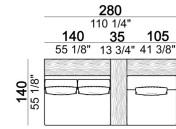

Coffee table T1

5711201

Back S1

7111261

Composition 'H' (cod.6111242/6111102 + cod.6111231/6111291 + 2 set Relax + 1 cushion 67x50 cm. + 1 small table T4)

Santos\_co

Composition 'B' (cod.6111233/6111293 + 2 set Relax + 2 small tables T4)