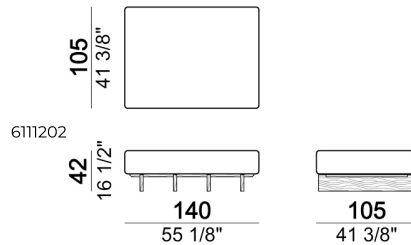

Composition 'O' (unit 6111213/273 + unit 6111233/293 + unit 6111212/272 + unit 6111202/262 + set relax + 4 cushions 67x50 cm + 2 rolls + coffee table T2R)

Composition 'M' (unit 6111213/273 + unit 6111233/293 + 2 cushions 67x50 cm + back cushion S1 + roll)

Seat unit B2 + shelf

Seat unit B3 + shelf + 2 Backs S1

Seat unit A2

Seat unit A2 + Back S2

Seat unit B2 + shelf + Back S2

Coffee table T2R

Seat unit A3 + 2 Backs S1

Composition 'P' (unit 6111213/273 + unit 6111223/283 + back cushion S1 + 3 cushions 67x50 cm + roll + coffee table T1)