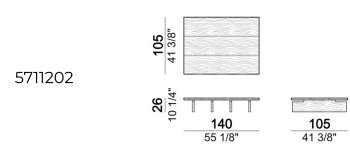

Santos\_co

Composition 'E' (cod.6111213/6111273 + cod.6111233/6111293 + cod.6111212/6111272 + 3 set Relax + 1 cushion 67x50 cm. + 1 small table T2R)

Santos\_co

Coffee table T5

Seat unit A1 + Back S1

Coffee table T2