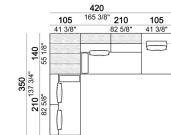

Coffee table T2

Composition 'E' (cod.6111213/6111273 + cod.6111233/6111293 + cod.6111212/6111272 + 3 set Relax + 1 cushion 67x50 cm. + 1 small table T2R)

Santos_co