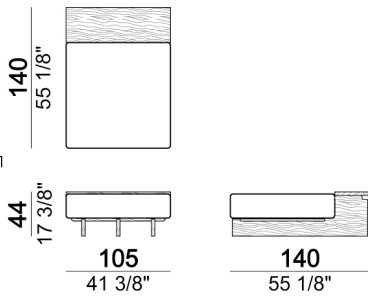

Seat unit B2 + shelf

Seat unit B3 + shelf + 2 Backs S1

Seat unit A2

Seat unit A2 + Back S2

Seat unit B2 + shelf + Back S2

Coffee table T2R

Seat unit A3 + 2 Backs S1

Composition 'P' (unit 6111213/273 + unit 6111223/283 + back cushion S1 + 3 cushions 67x50 cm + roll + coffee table T1)

Arm-cushion

7111270

Seat unit B1 + shelf + Back S1

6111231

Seat unit B1 + shelf

6111221

Composition 'D' (cod.6111221/6111281 + cod.6111231/6111291 + 2 set Relax + 1 small table T4)

Santos\_coi