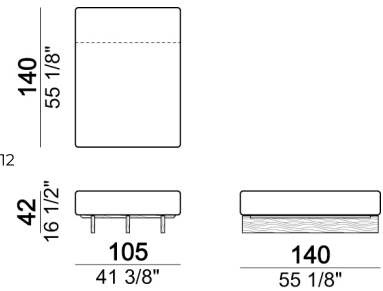

Seat unit B2 + shelf

Seat unit B3 + shelf + 2 Backs S1

Seat unit A2

Seat unit A2 + Back S2

Seat unit B2 + shelf + Back S2

Coffee table T2R

Seat unit A3 + 2 Backs S1

Composition 'P' (unit 6111213/273 + unit 6111223/283 + back cushion S1 + 3 cushions 67x50 cm + roll + coffee table T1)

Seat unit A1

6111201

Roll for arm or back cushion support

7111265

Coffee table T4

5711204

Seat unit A2R

6111212