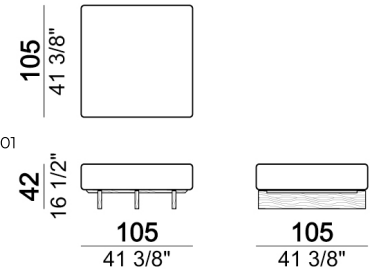

Composition 'D' (cod.6111221/6111281 + cod.6111231/6111291 + 2 set Relax + 1 small table T4)

Santos_coi

Seat unit A1

6111201