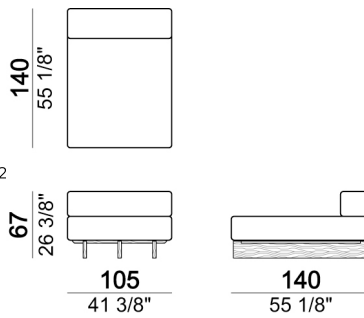

Santos\_co

Seat unit B3 + shelf

6111223

Set relax (Roll + back cushion)

7111267

Composition 'N' (unit 6111213/273 + unit 6111233/293 + 4 cushions 67x50 cm + roll)

Santos\_co

Seat unit A2R + Back S1

6111232

Composition 'I' (cod.6111233/6111293 + cod.6111212/6111272 + 2 set Relax + 1 cushion 67x50 cm. + 1 small table T4)

Santos\_co

Back cushion

7111266

Composition 'L' (unit 6111213/273 + 2 cushions 67x50 cm + 2 rolls)