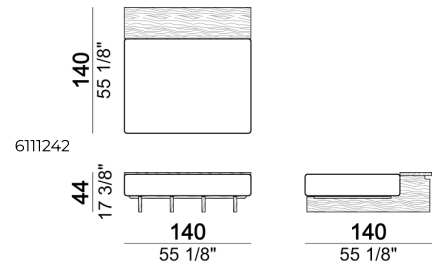

Seat unit B2 + shelf