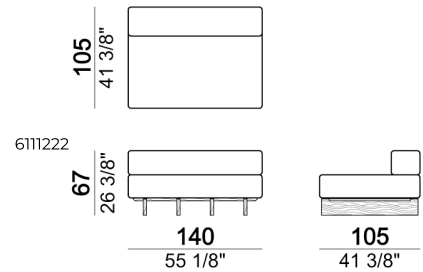

Seat unit B2 + shelf

Seat unit B3 + shelf + 2 Backs S1

Seat unit A2

Seat unit A2 + Back S2

Seat unit B2 + shelf + Back S2

Coffee table T2R

Seat unit A3 + 2 Backs S1

Composition 'P' (unit 6111213/273 + unit 6111223/283 + back cushion S1 + 3 cushions 67x50 cm + roll + coffee table T1)