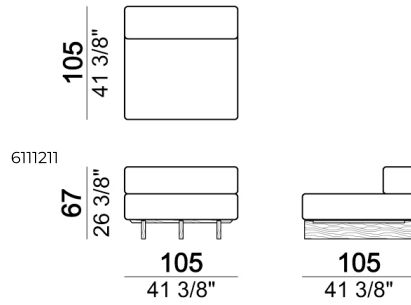

Santos\_co

Composition 'E' (cod.6111213/6111273 + cod.6111233/6111293 + cod.6111212/6111272 + 3 set Relax + 1 cushion 67x50 cm. + 1 small table T2R)

Santos\_co

Coffee table T5

Seat unit A1 + Back S1

Coffee table T2

Composition 'O' (unit 6111213/273 + unit 6111233/293 + unit 6111212/272 + unit 6111202/262 + set relax + 4 cushions 67x50 cm + 2 rolls + coffee table T2R)

Composition 'M' (unit 6111213/273 + unit 6111233/293 + 2 cushions 67x50 cm + back cushion S1 + roll)