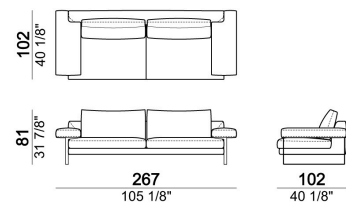

SEAT HEIGHT: 40 cm

ARM HEIGHT: 55 cm

FEET: chromed metal or black nickel or micaceous brown stained metal, h. 15 cm.

Sofa

Pouf

Composition "F" (dormeuse
105x162 cm + central unit 190
cm + left corner sofa 249 cm)

Right or left unit

Right or left unit

Composition "B" (left unit 209 cm
+ right unit 209 cm)

Sofa

Right or left corner unit

Pouf

Central unit

Central unit

Right or left unit

Composition "C" (left unit 209
cm + chaise-longue 124x162 cm
with right full arm)

Central unit

Sofa

Chaise-longue with right or left full arm

Sofa

Central unit

Right or left corner sofa.

Composition "E" (left unit 229 cm + left corner unit 230 cm)

Dormeuse

Chaise-longue with right or left short arm

Right or left unit

Armchair

Composition "D" (left unit 209 cm + dormeuse 105x162 cm)

Composition "A" (left unit 229 cm + chaise-longue 134x192 cm with right short arm)