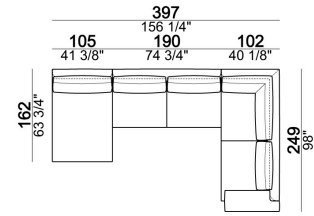

SEAT HEIGHT: 40 cm

ARM HEIGHT: 55 cm

FEET: chromed metal or black nickel or micaceous brown stained metal, h. 15 cm.

Sofa

Pouf

Composition "F" (dormeuse
105x162 cm + central unit 190
cm + left corner sofa 249 cm)

Right or left unit

Right or left unit

Composition "B" (left unit 209 cm
+ right unit 209 cm)

Sofa

Right or left corner unit

Pouf

Central unit

Central unit

Right or left unit

Composition "C" (left unit 209
cm + chaise-longue 124x162 cm
with right full arm)

Central unit

Sofa

Chaise-longue with right or left full arm

Sofa

Central unit

Right or left corner sofa.

Composition "E" (left unit 229 cm + left corner unit 230 cm)

Dormeuse

Chaise-longue with right or left short arm

Right or left unit

Armchair

Composition "D" (left unit 209 cm + dormeuse 105x162 cm)

Composition "A" (left unit 229 cm + chaise-longue 134x192 cm with right short arm)