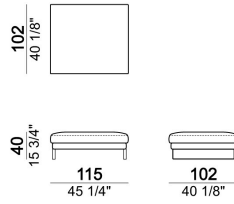

SEAT HEIGHT: 40 cm

ARM HEIGHT: 55 cm

FEET: chromed metal or black nickel or micaceous brown stained metal, h. 15 cm.

Sofa

Pouf

Composition "F" (dormeuse
105x162 cm + central unit 190
cm + left corner sofa 249 cm)

Right or left unit

Right or left unit

Composition "B" (left unit 209 cm
+ right unit 209 cm)

Sofa

Right or left corner unit

Pouf

Central unit

Central unit

Right or left unit

Composition "C" (left unit 209
cm + chaise-longue 124x162 cm
with right full arm)

Central unit

Sofa

Chaise-longue with right or left full arm

Sofa

Central unit

Right or left corner sofa.

Composition "E" (left unit 229 cm + left corner unit 230 cm)

Dormeuse

Chaise-longue with right or left short arm

Right or left unit

Armchair

Composition "D" (left unit 209 cm + dormeuse 105x162 cm)

Composition "A" (left unit 229 cm + chaise-longue 134x192 cm with right short arm)