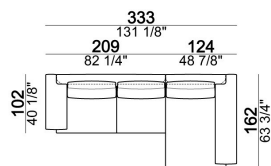

SEAT HEIGHT: 40 cm

ARM HEIGHT: 55 cm

FEET: chromed metal or black nickel or micaceous brown stained metal, h. 15 cm.

Sofa

Pouf

Composition "F" (dormeuse
105x162 cm + central unit 190
cm + left corner sofa 249 cm)

Right or left unit

Right or left unit

Composition "B" (left unit 209 cm
+ right unit 209 cm)

Sofa

Right or left corner unit

Pouf

Central unit

Central unit

Right or left unit

Composition "C" (left unit 209
cm + chaise-longue 124x162 cm
with right full arm)

Central unit

Sofa

Chaise-longue with right or left full arm

Sofa

Central unit

Right or left corner sofa.

Composition "E" (left unit 229 cm + left corner unit 230 cm)

Dormeuse

Chaise-longue with right or left short arm

Right or left unit

Armchair

Composition "D" (left unit 209 cm + dormeuse 105x162 cm)

Composition "A" (left unit 229 cm + chaise-longue 134x192 cm with right short arm)