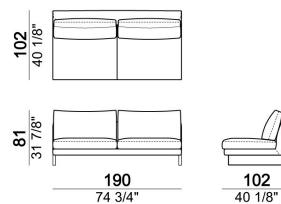

SEAT HEIGHT: 40 cm

ARM HEIGHT: 55 cm

FEET: chromed metal or black nickel or micaceous brown stained metal, h. 15 cm.

Sofa

Pouf

Composition "F" (dormeuse
105x162 cm + central unit 190
cm + left corner sofa 249 cm)

Right or left unit

Right or left unit

Composition "B" (left unit 209 cm
+ right unit 209 cm)

Sofa

Right or left corner unit

Pouf

Central unit

Central unit

Right or left unit

Composition "C" (left unit 209
cm + chaise-longue 124x162 cm
with right full arm)

Central unit

Sofa

Chaise-longue with right or left full arm

Sofa

Central unit

Right or left corner sofa.

Composition "E" (left unit 229 cm + left corner unit 230 cm)

Dormeuse

Chaise-longue with right or left short arm

Right or left unit

Armchair

Composition "D" (left unit 209 cm + dormeuse 105x162 cm)

Composition "A" (left unit 229 cm + chaise-longue 134x192 cm with right short arm)