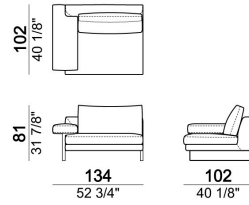

SEAT HEIGHT: 40 cm

ARM HEIGHT: 55 cm

FEET: chromed metal or black nickel or micaceous brown stained metal, h. 15 cm.

Sofa

Pouf

Composition "F" (dormeuse
105x162 cm + central unit 190
cm + left corner sofa 249 cm)

Right or left unit

Right or left unit

Composition "B" (left unit 209 cm
+ right unit 209 cm)

Sofa

Right or left corner unit

Pouf

Central unit

Central unit

Right or left unit

Composition "C" (left unit 209
cm + chaise-longue 124x162 cm
with right full arm)

Central unit

Sofa

Chaise-longue with right or left full arm

Sofa

Central unit

Right or left corner sofa.

Composition "E" (left unit 229 cm + left corner unit 230 cm)

Dormeuse

Chaise-longue with right or left short arm

Right or left unit

Armchair

Composition "D" (left unit 209 cm + dormeuse 105x162 cm)

Composition "A" (left unit 229 cm + chaise-longue 134x192 cm with right short arm)