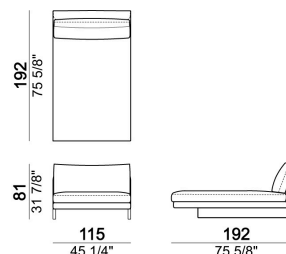

SEAT HEIGHT: 40 cm

ARM HEIGHT: 55 cm

FEET: chromed metal or black nickel or micaceous brown stained metal, h. 15 cm.

Sofa

Pouf

Composition "F" (dormeuse
105x162 cm + central unit 190
cm + left corner sofa 249 cm)

Right or left unit

Right or left unit

Composition "B" (left unit 209 cm
+ right unit 209 cm)

Sofa

Right or left corner unit

Pouf

Central unit

Central unit

Right or left unit

Composition "C" (left unit 209
cm + chaise-longue 124x162 cm
with right full arm)

Central unit

Sofa

Chaise-longue with right or left full arm

Sofa

Central unit

Right or left corner sofa.

Composition "E" (left unit 229 cm + left corner unit 230 cm)

Dormeuse

Chaise-longue with right or left short arm

Right or left unit

Armchair

Composition "D" (left unit 209 cm + dormeuse 105x162 cm)

Composition "A" (left unit 229 cm + chaise-longue 134x192 cm with right short arm)