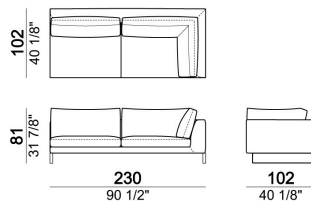

SEAT HEIGHT: 40 cm

ARM HEIGHT: 55 cm

FEET: chromed metal or black nickel or micaceous brown stained metal, h. 15 cm.

Sofa

Pouf

Composition "F" (dormeuse
105x162 cm + central unit 190
cm + left corner sofa 249 cm)

Right or left unit

Right or left unit

Composition "B" (left unit 209 cm
+ right unit 209 cm)

Sofa

Right or left corner unit

Pouf

Central unit

Central unit

Right or left unit

Composition "C" (left unit 209
cm + chaise-longue 124x162 cm
with right full arm)

Central unit

Sofa

Chaise-longue with right or left full arm

Sofa

Central unit

Right or left corner sofa.

Composition "E" (left unit 229 cm + left corner unit 230 cm)

Dormeuse

Chaise-longue with right or left short arm

Right or left unit

Armchair

Composition "D" (left unit 209 cm + dormeuse 105x162 cm)

Composition "A" (left unit 229 cm + chaise-longue 134x192 cm with right short arm)