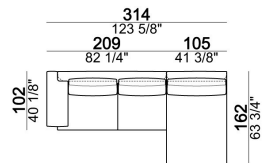

SEAT HEIGHT: 40 cm

ARM HEIGHT: 55 cm

FEET: chromed metal or black nickel or micaceous brown stained metal, h. 15 cm.

Sofa

Pouf

Composition "F" (dormeuse
105x162 cm + central unit 190
cm + left corner sofa 249 cm)

Right or left unit

Right or left unit

Composition "B" (left unit 209 cm
+ right unit 209 cm)

Sofa

Right or left corner unit

Pouf

Central unit

Central unit

Right or left unit

Composition "C" (left unit 209
cm + chaise-longue 124x162 cm
with right full arm)

Central unit

Sofa

Chaise-longue with right or left full arm

Sofa

Central unit

Right or left corner sofa.

Composition "E" (left unit 229 cm + left corner unit 230 cm)

Dormeuse

Chaise-longue with right or left short arm

Right or left unit

Armchair

Composition "D" (left unit 209 cm + dormeuse 105x162 cm)

Composition "A" (left unit 229 cm + chaise-longue 134x192 cm with right short arm)