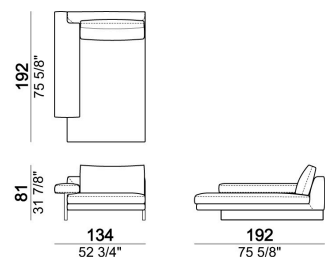

SEAT HEIGHT: 40 cm

ARM HEIGHT: 55 cm

FEET: chromed metal or black nickel or micaceous brown stained metal, h. 15 cm.

Sofa

Pouf

Composition "F" (dormeuse
105x162 cm + central unit 190
cm + left corner sofa 249 cm)

Right or left unit

Right or left unit

Composition "B" (left unit 209 cm
+ right unit 209 cm)

Sofa

Right or left corner unit

Pouf

Central unit

Central unit

Right or left unit

Composition "C" (left unit 209
cm + chaise-longue 124x162 cm
with right full arm)

Central unit

Sofa

Chaise-longue with right or left full arm

Sofa

Central unit

Right or left corner sofa.

Composition "E" (left unit 229 cm + left corner unit 230 cm)

Dormeuse

Chaise-longue with right or left short arm

Right or left unit

Armchair

Composition "D" (left unit 209 cm + dormeuse 105x162 cm)

Composition "A" (left unit 229 cm + chaise-longue 134x192 cm with right short arm)