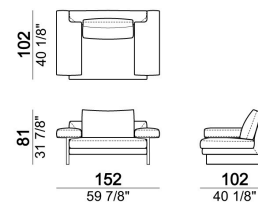

SEAT HEIGHT: 40 cm

ARM HEIGHT: 55 cm

FEET: chromed metal or black nickel or micaceous brown stained metal, h. 15 cm.

Sofa

Pouf

Composition "F" (dormeuse
105x162 cm + central unit 190
cm + left corner sofa 249 cm)

Right or left unit

Right or left unit

Composition "B" (left unit 209 cm
+ right unit 209 cm)

Sofa

Right or left corner unit

Pouf

Central unit

Central unit

Right or left unit

Composition "C" (left unit 209
cm + chaise-longue 124x162 cm
with right full arm)

Central unit

Sofa

Chaise-longue with right or left full arm

Sofa

Central unit

Right or left corner sofa.

Composition "E" (left unit 229 cm + left corner unit 230 cm)

Dormeuse

Chaise-longue with right or left short arm

Right or left unit

Armchair

Composition "D" (left unit 209 cm + dormeuse 105x162 cm)

Composition "A" (left unit 229 cm + chaise-longue 134x192 cm with right short arm)