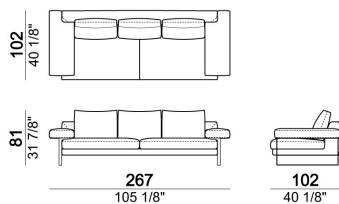

SEAT HEIGHT: 40 cm

ARM HEIGHT: 55 cm

FEET: chromed metal or black nickel or micaceous brown stained metal, h. 15 cm.

Sofa

Pouf

Composition "F" (dormeuse
105x162 cm + central unit 190
cm + left corner sofa 249 cm)

Right or left unit

Right or left unit

Composition "B" (left unit 209 cm
+ right unit 209 cm)

Sofa

Right or left corner unit

Pouf

Central unit

Central unit

Right or left unit

Composition "C" (left unit 209
cm + chaise-longue 124x162 cm
with right full arm)

Central unit

Sofa

Chaise-longue with right or left full arm

Sofa

Central unit

Right or left corner sofa.

Composition "E" (left unit 229 cm + left corner unit 230 cm)

Dormeuse

Chaise-longue with right or left short arm

Right or left unit

Armchair

Composition "D" (left unit 209 cm + dormeuse 105x162 cm)

Composition "A" (left unit 229 cm + chaise-longue 134x192 cm with right short arm)