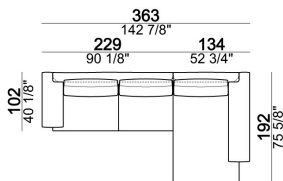

SEAT HEIGHT: 40 cm

ARM HEIGHT: 55 cm

FEET: chromed metal or black nickel or micaceous brown stained metal, h. 15 cm.

Sofa

Pouf

Composition "F" (dormeuse
105x162 cm + central unit 190
cm + left corner sofa 249 cm)

Right or left unit

Right or left unit

Composition "B" (left unit 209 cm
+ right unit 209 cm)

Sofa

Right or left corner unit

Pouf

Central unit

Central unit

Right or left unit

Composition "C" (left unit 209
cm + chaise-longue 124x162 cm
with right full arm)

Central unit

Sofa

Chaise-longue with right or left full arm

Sofa

Central unit

Right or left corner sofa.

Composition "E" (left unit 229 cm + left corner unit 230 cm)

Dormeuse

Chaise-longue with right or left short arm

Right or left unit

Armchair

Composition "D" (left unit 209 cm + dormeuse 105x162 cm)

Composition "A" (left unit 229 cm + chaise-longue 134x192 cm with right short arm)