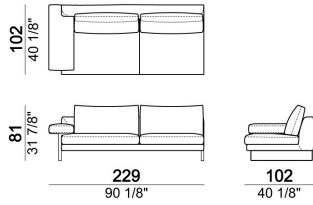

SEAT HEIGHT: 40 cm

ARM HEIGHT: 55 cm

FEET: chromed metal or black nickel or micaceous brown stained metal, h. 15 cm.

Sofa

Pouf

Composition "F" (dormeuse
105x162 cm + central unit 190
cm + left corner sofa 249 cm)

Right or left unit

Right or left unit

Composition "B" (left unit 209 cm
+ right unit 209 cm)

Sofa

Right or left corner unit

Pouf

Central unit

Central unit

Right or left unit

Composition "C" (left unit 209
cm + chaise-longue 124x162 cm
with right full arm)

Central unit

Sofa

Chaise-longue with right or left full arm

Sofa

Central unit

Right or left corner sofa.

Composition "E" (left unit 229 cm + left corner unit 230 cm)

Dormeuse

Chaise-longue with right or left short arm

Right or left unit

Armchair

Composition "D" (left unit 209 cm + dormeuse 105x162 cm)

Composition "A" (left unit 229 cm + chaise-longue 134x192 cm with right short arm)