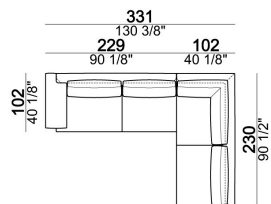

SEAT HEIGHT: 40 cm

ARM HEIGHT: 55 cm

FEET: chromed metal or black nickel or micaceous brown stained metal, h. 15 cm.

Sofa

Pouf

Composition "F" (dormeuse
105x162 cm + central unit 190
cm + left corner sofa 249 cm)

Right or left unit

Right or left unit

Composition "B" (left unit 209 cm
+ right unit 209 cm)

Sofa

Right or left corner unit

Pouf

Central unit

Central unit

Right or left unit

Composition "C" (left unit 209
cm + chaise-longue 124x162 cm
with right full arm)

Central unit

Sofa

Chaise-longue with right or left full arm

Sofa

Central unit

Right or left corner sofa.

Composition "E" (left unit 229 cm + left corner unit 230 cm)

Dormeuse

Chaise-longue with right or left short arm

Right or left unit

Armchair

Composition "D" (left unit 209 cm + dormeuse 105x162 cm)

Composition "A" (left unit 229 cm + chaise-longue 134x192 cm with right short arm)