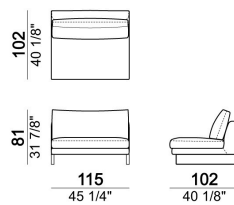

SEAT HEIGHT: 40 cm

ARM HEIGHT: 55 cm

FEET: chromed metal or black nickel or micaceous brown stained metal, h. 15 cm.

Sofa

Pouf

Composition "F" (dormeuse
105x162 cm + central unit 190
cm + left corner sofa 249 cm)

Right or left unit

Right or left unit

Composition "B" (left unit 209 cm
+ right unit 209 cm)

Sofa

Right or left corner unit

Pouf

Central unit

Central unit

Right or left unit

Composition "C" (left unit 209
cm + chaise-longue 124x162 cm
with right full arm)

Central unit

Sofa

Chaise-longue with right or left full arm

Sofa

Central unit

Right or left corner sofa.

Composition "E" (left unit 229 cm + left corner unit 230 cm)

Dormeuse

Chaise-longue with right or left short arm

Right or left unit

Armchair

Composition "D" (left unit 209 cm + dormeuse 105x162 cm)

Composition "A" (left unit 229 cm + chaise-longue 134x192 cm with right short arm)