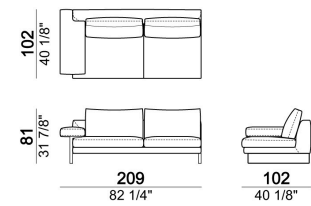

SEAT HEIGHT: 40 cm

ARM HEIGHT: 55 cm

FEET: chromed metal or black nickel or micaceous brown stained metal, h. 15 cm.

Sofa

Pouf

Composition "F" (dormeuse
105x162 cm + central unit 190
cm + left corner sofa 249 cm)

Right or left unit

Right or left unit

Composition "B" (left unit 209 cm
+ right unit 209 cm)

Sofa

Right or left corner unit

Pouf

Central unit

Central unit

Right or left unit

Composition "C" (left unit 209
cm + chaise-longue 124x162 cm
with right full arm)

Central unit

Sofa

Chaise-longue with right or left full arm

Sofa

Central unit

Right or left corner sofa.

Composition "E" (left unit 229 cm + left corner unit 230 cm)

Dormeuse

Chaise-longue with right or left short arm

Right or left unit

Armchair

Composition "D" (left unit 209 cm + dormeuse 105x162 cm)

Composition "A" (left unit 229 cm + chaise-longue 134x192 cm with right short arm)