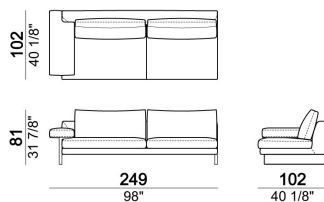

SEAT HEIGHT: 40 cm

ARM HEIGHT: 55 cm

FEET: chromed metal or black nickel or micaceous brown stained metal, h. 15 cm.

Sofa

Pouf

Composition "F" (dormeuse
105x162 cm + central unit 190
cm + left corner sofa 249 cm)

Right or left unit

Right or left unit

Composition "B" (left unit 209 cm
+ right unit 209 cm)

Sofa

Right or left corner unit

Pouf

Central unit

Central unit

Right or left unit

Composition "C" (left unit 209
cm + chaise-longue 124x162 cm
with right full arm)

Central unit

Sofa

Chaise-longue with right or left full arm

Sofa

Central unit

Right or left corner sofa.

Composition "E" (left unit 229 cm + left corner unit 230 cm)

Dormeuse

Chaise-longue with right or left short arm

Right or left unit

Armchair

Composition "D" (left unit 209 cm + dormeuse 105x162 cm)

Composition "A" (left unit 229 cm + chaise-longue 134x192 cm with right short arm)