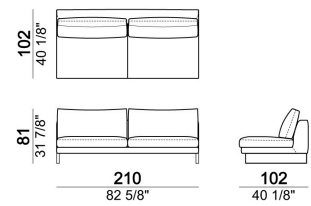

SEAT HEIGHT: 40 cm

ARM HEIGHT: 55 cm

FEET: chromed metal or black nickel or micaceous brown stained metal, h. 15 cm.

Sofa

Pouf

Composition "F" (dormeuse
105x162 cm + central unit 190
cm + left corner sofa 249 cm)

Right or left unit

Right or left unit

Composition "B" (left unit 209 cm
+ right unit 209 cm)

Sofa

Right or left corner unit

Pouf

Central unit

Central unit

Right or left unit

Composition "C" (left unit 209
cm + chaise-longue 124x162 cm
with right full arm)

Central unit

Sofa

Chaise-longue with right or left full arm

Sofa

Central unit

Right or left corner sofa.

Composition "E" (left unit 229 cm + left corner unit 230 cm)

Dormeuse

Chaise-longue with right or left short arm

Right or left unit

Armchair

Composition "D" (left unit 209 cm + dormeuse 105x162 cm)

Composition "A" (left unit 229 cm + chaise-longue 134x192 cm with right short arm)