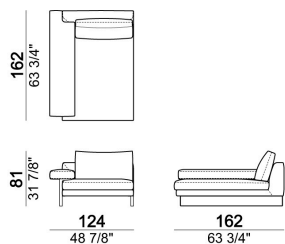

SEAT HEIGHT: 40 cm

ARM HEIGHT: 55 cm

FEET: chromed metal or black nickel or micaceous brown stained metal, h. 15 cm.

Sofa

Pouf

Composition "F" (dormeuse
105x162 cm + central unit 190
cm + left corner sofa 249 cm)

Right or left unit

Right or left unit

Composition "B" (left unit 209 cm
+ right unit 209 cm)

Sofa

Right or left corner unit

Pouf

Central unit

Central unit

Right or left unit

Composition "C" (left unit 209
cm + chaise-longue 124x162 cm
with right full arm)

Central unit

Sofa

Chaise-longue with right or left full arm

Sofa

Central unit

Right or left corner sofa.

Composition "E" (left unit 229 cm + left corner unit 230 cm)

Dormeuse

Chaise-longue with right or left short arm

Right or left unit

Armchair

Composition "D" (left unit 209 cm + dormeuse 105x162 cm)

Composition "A" (left unit 229 cm + chaise-longue 134x192 cm with right short arm)