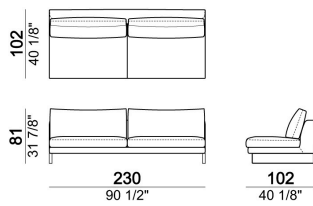

SEAT HEIGHT: 40 cm

ARM HEIGHT: 55 cm

FEET: chromed metal or black nickel or micaceous brown stained metal, h. 15 cm.

Sofa

Pouf

Composition "F" (dormeuse
105x162 cm + central unit 190
cm + left corner sofa 249 cm)

Right or left unit

Right or left unit

Composition "B" (left unit 209 cm
+ right unit 209 cm)

Sofa

Right or left corner unit

Pouf

Central unit

Central unit

Right or left unit

Composition "C" (left unit 209
cm + chaise-longue 124x162 cm
with right full arm)

Central unit

Sofa

Chaise-longue with right or left full arm

Sofa

Central unit

Right or left corner sofa.

Composition "E" (left unit 229 cm + left corner unit 230 cm)

Dormeuse

Chaise-longue with right or left short arm

Right or left unit

Armchair

Composition "D" (left unit 209 cm + dormeuse 105x162 cm)

Composition "A" (left unit 229 cm + chaise-longue 134x192 cm with right short arm)