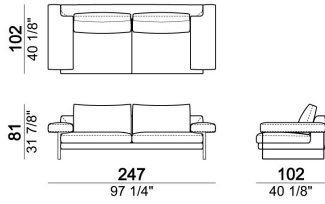

SEAT HEIGHT: 40 cm

ARM HEIGHT: 55 cm

FEET: chromed metal or black nickel or micaceous brown stained metal, h. 15 cm.

Sofa

Pouf

Composition "F" (dormeuse
105x162 cm + central unit 190
cm + left corner sofa 249 cm)

Right or left unit

Right or left unit

Composition "B" (left unit 209 cm
+ right unit 209 cm)

Sofa

Right or left corner unit

Pouf

Central unit

Central unit

Right or left unit

Composition "C" (left unit 209
cm + chaise-longue 124x162 cm
with right full arm)

Central unit

Sofa

Chaise-longue with right or left full arm

Sofa

Central unit

Right or left corner sofa.

Composition "E" (left unit 229 cm + left corner unit 230 cm)

Dormeuse

Chaise-longue with right or left short arm

Right or left unit

Armchair

Composition "D" (left unit 209 cm + dormeuse 105x162 cm)

Composition "A" (left unit 229 cm + chaise-longue 134x192 cm with right short arm)