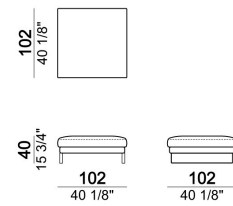

SEAT HEIGHT: 40 cm

ARM HEIGHT: 55 cm

FEET: chromed metal or black nickel or micaceous brown stained metal, h. 15 cm.

Sofa

Pouf

Composition "F" (dormeuse
105x162 cm + central unit 190
cm + left corner sofa 249 cm)

Right or left unit

Right or left unit

Composition "B" (left unit 209 cm
+ right unit 209 cm)

Sofa

Right or left corner unit

Pouf

Central unit

Central unit

Right or left unit

Composition "C" (left unit 209
cm + chaise-longue 124x162 cm
with right full arm)

Central unit

Sofa

Chaise-longue with right or left full arm

Sofa

Central unit

Right or left corner sofa.

Composition "E" (left unit 229 cm + left corner unit 230 cm)

Dormeuse

Chaise-longue with right or left short arm

Right or left unit

Armchair

Composition "D" (left unit 209 cm + dormeuse 105x162 cm)

Composition "A" (left unit 229 cm + chaise-longue 134x192 cm with right short arm)