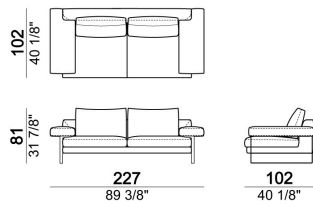

SEAT HEIGHT: 40 cm

ARM HEIGHT: 55 cm

FEET: chromed metal or black nickel or micaceous brown stained metal, h. 15 cm.

Sofa

Pouf

Composition "F" (dormeuse
105x162 cm + central unit 190
cm + left corner sofa 249 cm)

Right or left unit

Right or left unit

Composition "B" (left unit 209 cm
+ right unit 209 cm)

Sofa

Right or left corner unit

Pouf

Central unit

Central unit

Right or left unit

Composition "C" (left unit 209
cm + chaise-longue 124x162 cm
with right full arm)

Central unit

Sofa

Chaise-longue with right or left full arm

Sofa

Central unit

Right or left corner sofa.

Composition "E" (left unit 229 cm + left corner unit 230 cm)

Dormeuse

Chaise-longue with right or left short arm

Right or left unit

Armchair

Composition "D" (left unit 209 cm + dormeuse 105x162 cm)

Composition "A" (left unit 229 cm + chaise-longue 134x192 cm with right short arm)