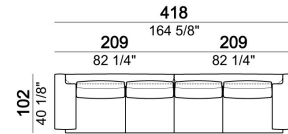

SEAT HEIGHT: 40 cm

ARM HEIGHT: 55 cm

FEET: chromed metal or black nickel or micaceous brown stained metal, h. 15 cm.

Sofa

Pouf

Composition "F" (dormeuse
105x162 cm + central unit 190
cm + left corner sofa 249 cm)

Right or left unit

Right or left unit

Composition "B" (left unit 209 cm
+ right unit 209 cm)

Sofa

Right or left corner unit

Pouf

Central unit

Central unit

Right or left unit

Composition "C" (left unit 209
cm + chaise-longue 124x162 cm
with right full arm)

Central unit

Sofa

Chaise-longue with right or left full arm

Sofa

Central unit

Right or left corner sofa.

Composition "E" (left unit 229 cm + left corner unit 230 cm)

Dormeuse

Chaise-longue with right or left short arm

Right or left unit

Armchair

Composition "D" (left unit 209 cm + dormeuse 105x162 cm)

Composition "A" (left unit 229 cm + chaise-longue 134x192 cm with right short arm)