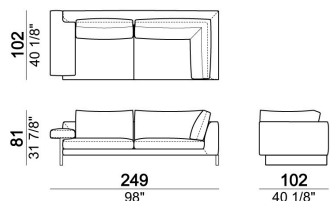

SEAT HEIGHT: 40 cm

ARM HEIGHT: 55 cm

FEET: chromed metal or black nickel or micaceous brown stained metal, h. 15 cm.

Sofa

Pouf

Composition "F" (dormeuse
105x162 cm + central unit 190
cm + left corner sofa 249 cm)

Right or left unit

Right or left unit

Composition "B" (left unit 209 cm
+ right unit 209 cm)

Sofa

Right or left corner unit

Pouf

Central unit

Central unit

Right or left unit

Composition "C" (left unit 209
cm + chaise-longue 124x162 cm
with right full arm)

Central unit

Sofa

Chaise-longue with right or left full arm

Sofa

Central unit

Right or left corner sofa.

Composition "E" (left unit 229 cm + left corner unit 230 cm)

Dormeuse

Chaise-longue with right or left short arm

Right or left unit

Armchair

Composition "D" (left unit 209 cm + dormeuse 105x162 cm)

Composition "A" (left unit 229 cm + chaise-longue 134x192 cm with right short arm)