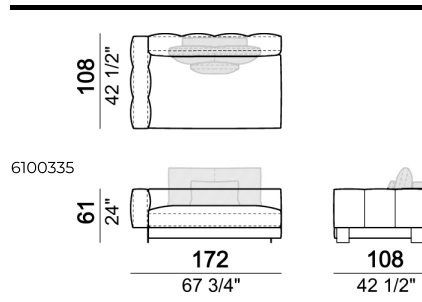

**SPRINGING:** elastic belts.

**SEAT HEIGHT:** 42 cm.

**ARM HEIGHT:** 61 cm.

**FEET:** Metal, micaceous brown varnished or black nickel, h.5 cm.

Right or left semicircular unit

Right or left unit

Sofa

Back cushion set

Right or left corner unit

Pouf

Chaise-longue with right or left short arm

Central semicircular unit

Right or left unit

Daybed with right or left long arm

Right or left corner unit

Central unit with right or left pouf

Central unit

Composition 'B' (left curved unit 269x117 + pouf 105x108 + 2 back cushion sets 7100353 + 2 back cushions 55x40)

Right or left corner unit

Central unit

Right or left corner sofa

Right or left corner unit with right or left pouf.

Sofa

Right or left corner unit

Composition 'A' (left unit 232x108 + chaiselongue with right short arm 127x174 + 3 back cushion sets 7100352 + 3 back cushions 55x40)

Composition 'C' (left unit angle 30° 173x176 + central unit 152 + right day bed 172x174 + 3 back cushion sets 7100354 + 3 back cushions 55x40)