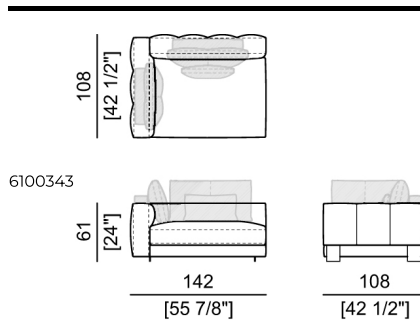

**SPRINGING:** elastic belts.

**SEAT HEIGHT:** 42 cm.

**ARM HEIGHT:** 61 cm.

**FEET:** Metal, micaceous brown varnished or black nickel, h.5 cm.

Right or left semicircular unit

Right or left unit

Sofa

Back cushion set

Right or left corner unit

Pouf

Chaise-longue with right or left short arm

Central semicircular unit

Right or left unit

Daybed with right or left long arm

Right or left corner unit

Central unit with right or left pouf

Sofa

Back cushion set

Chaise-longue with right or left short arm

Dormeuse

Right or left unit

Back cushion set

Dormeuse

Central semicircular unit

Central unit

Composition 'B' (left curved unit 269x117 + pouf 105x108 + 2 back cushion sets 7100353 + 2 back cushions 55x40)

Right or left corner unit

Central unit

Right or left corner sofa

Right or left corner unit with right or left pouf.