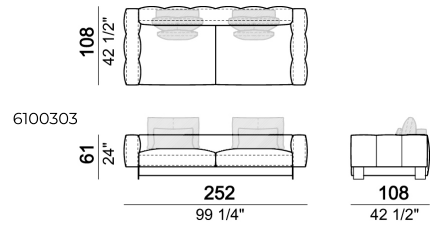

**SPRINGING:** elastic belts.

**SEAT HEIGHT:** 42 cm.

**ARM HEIGHT:** 61 cm.

**FEET:** Metal, micaceous brown varnished or black nickel, h.5 cm.

Right or left semicircular unit

Right or left unit

Sofa

Back cushion set

Sofa

Back cushion set

Chaise-longue with right or left short arm

Dormeuse

Right or left unit

Back cushion set

Dormeuse

Central semicircular unit

Central unit

Composition 'B' (left curved unit 269x117 + pouf 105x108 + 2 back cushion sets 7100353 + 2 back cushions 55x40)

Right or left corner unit

Central unit

Right or left corner sofa

Right or left corner unit with right or left pouf.

Sofa

Right or left corner unit

Composition 'A' (left unit 232x108 + chaiselongue with right short arm 127x174 + 3 back cushion sets 7100352 + 3 back cushions 55x40)

Composition 'C' (left unit angle 30° 173x176 + central unit 152 + right day bed 172x174 + 3 back cushion sets 7100354 + 3 back cushions 55x40)