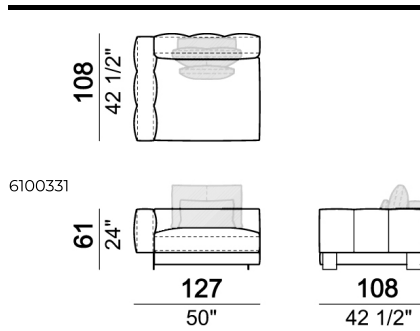

**SPRINGING:** elastic belts.

**SEAT HEIGHT:** 42 cm.

**ARM HEIGHT:** 61 cm.

**FEET:** Metal, micaceous brown varnished or black nickel, h.5 cm.

Right or left semicircular unit

Right or left unit

Sofa

Back cushion set

Right or left corner unit

Pouf

Chaise-longue with right or left short arm

Central semicircular unit

Right or left unit

Daybed with right or left long arm

Right or left corner unit

Central unit with right or left pouf

Sofa

Back cushion set

Chaise-longue with right or left short arm

Dormeuse

Right or left unit

Back cushion set

Dormeuse

Central semicircular unit

Central unit

Composition 'B' (left curved unit 269x117 + pouf 105x108 + 2 back cushion sets 7100353 + 2 back cushions 55x40)

Right or left corner unit

Central unit

Right or left corner sofa

Right or left corner unit with right or left pouf.