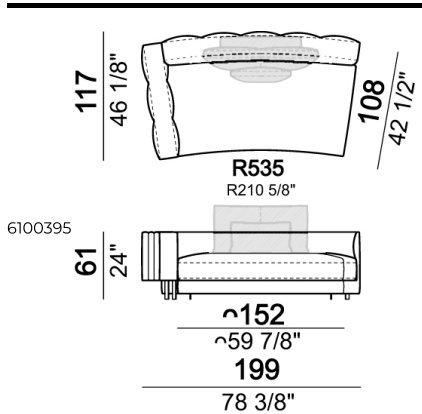

**SPRINGING:** elastic belts.

**SEAT HEIGHT:** 42 cm.

**ARM HEIGHT:** 61 cm.

**FEET:** Metal, micaceous brown varnished or black nickel, h.5 cm.

Right or left semicircular unit

Right or left unit

Sofa

Back cushion set

Sofa

Right or left corner unit

Composition 'A' (left unit 232x108 + chaiselongue with right short arm 127x174 + 3 back cushion sets 7100352 + 3 back cushions 55x40)

Composition 'C' (left unit angle 30° 173x176 + central unit 152 + right day bed 172x174 + 3 back cushion sets 7100354 + 3 back cushions 55x40)

Right or left unit with angle 30°

Right or left corner unit

Right or left corner sofa

Curved sofa

Right or left semicircular unit

Central unit with right or left pouf

Central unit

Right or left unit

Central unit with right or left angle 30°