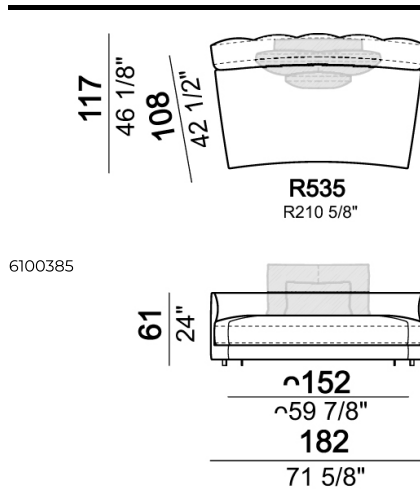

**SPRINGING:** elastic belts.

**SEAT HEIGHT:** 42 cm.

**ARM HEIGHT:** 61 cm.

**FEET:** Metal, micaceous brown varnished or black nickel, h.5 cm.

Right or left semicircular unit

Right or left unit

Sofa

Back cushion set

Right or left corner unit

Pouf

Chaise-longue with right or left short arm

Central semicircular unit

Right or left unit

Daybed with right or left long arm

Right or left corner unit

Central unit with right or left pouf

Sofa

Back cushion set

Chaise-longue with right or left short arm

Dormeuse

Right or left unit

Back cushion set

Dormeuse

Central semicircular unit

Central unit

Composition 'B' (left curved unit 269x117 + pouf 105x108 + 2 back cushion sets 7100353 + 2 back cushions 55x40)

Right or left corner unit

Central unit

Right or left corner sofa

Right or left corner unit with right or left pouf.