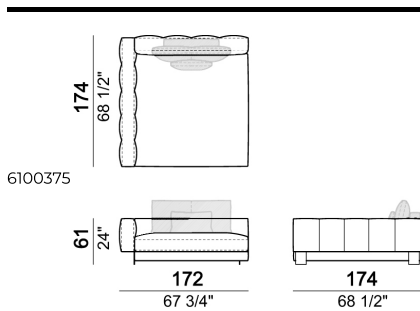

**SPRINGING:** elastic belts.

**SEAT HEIGHT:** 42 cm.

**ARM HEIGHT:** 61 cm.

**FEET:** Metal, micaceous brown varnished or black nickel, h.5 cm.

Right or left semicircular unit

Right or left unit

Sofa

Back cushion set

Right or left corner unit

Pouf

Chaise-longue with right or left short arm

Central semicircular unit

Right or left unit

Daybed with right or left long arm

Right or left corner unit

Central unit with right or left pouf

Sofa

Back cushion set

Chaise-longue with right or left short arm

Dormeuse

Right or left unit

Back cushion set

Dormeuse

Central semicircular unit

Central unit

Composition 'B' (left curved unit 269x117 + pouf 105x108 + 2 back cushion sets 7100353 + 2 back cushions 55x40)

Right or left corner unit

Central unit

Right or left corner sofa

Right or left corner unit with right or left pouf.