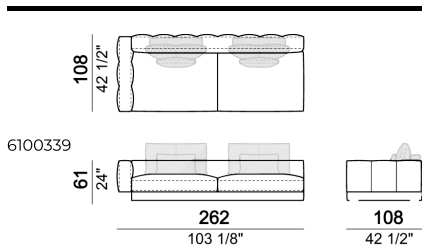

**SPRINGING:** elastic belts.

**SEAT HEIGHT:** 42 cm.

**ARM HEIGHT:** 61 cm.

**FEET:** Metal, micaceous brown varnished or black nickel, h.5 cm.

Right or left semicircular unit

Right or left unit

Sofa

Back cushion set

Right or left unit with angle 30°

Right or left corner unit

Right or left corner sofa

Curved sofa

Right or left semicircular unit

Central unit with right or left pouf

Central unit

Right or left unit

Central unit with right or left angle 30°