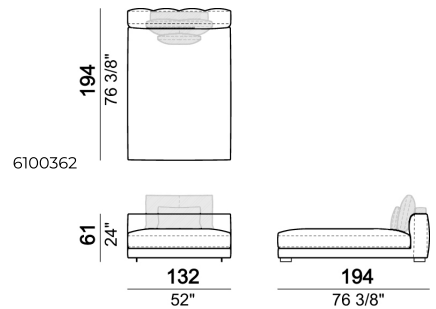

**SPRINGING:** elastic belts.

**SEAT HEIGHT:** 42 cm.

**ARM HEIGHT:** 61 cm.

**FEET:** Metal, micaceous brown varnished or black nickel, h.5 cm.

Right or left semicircular unit

Right or left unit

Sofa

Back cushion set

Central unit

Composition 'B' (left curved unit 269x117 + pouf 105x108 + 2 back cushion sets 7100353 + 2 back cushions 55x40)

Right or left corner unit

Central unit

Right or left corner sofa

Right or left corner unit with right or left pouf.

Sofa

Right or left corner unit

Composition 'A' (left unit 232x108 + chaiselongue with right short arm 127x174 + 3 back cushion sets 7100352 + 3 back cushions 55x40)

Composition 'C' (left unit angle 30° 173x176 + central unit 152 + right day bed 172x174 + 3 back cushion sets 7100354 + 3 back cushions 55x40)

Back cushion

Central unit

Dormeuse

Central unit

Right or left unit

Right or left corner unit with right or left pouf.

Pouf

Curved sofa