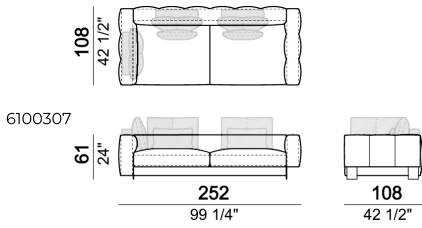

**SPRINGING:** elastic belts.

**SEAT HEIGHT:** 42 cm.

**ARM HEIGHT:** 61 cm.

**FEET:** Metal, micaceous brown varnished or black nickel, h.5 cm.

Right or left semicircular unit

Right or left unit

Sofa

Back cushion set

Sofa

Back cushion set

Chaise-longue with right or left short arm

Dormeuse

Right or left unit

Back cushion set

Dormeuse

Central semicircular unit

Central unit

Composition 'B' (left curved unit 269x117 + pouf 105x108 + 2 back cushion sets 7100353 + 2 back cushions 55x40)

Right or left corner unit

Central unit

Right or left corner sofa

Right or left corner unit with right or left pouf.

Sofa

Right or left corner unit

Composition 'A' (left unit 232x108 + chaiselongue with right short arm 127x174 + 3 back cushion sets 7100352 + 3 back cushions 55x40)

Composition 'C' (left unit angle 30° 173x176 + central unit 152 + right day bed 172x174 + 3 back cushion sets 7100354 + 3 back cushions 55x40)