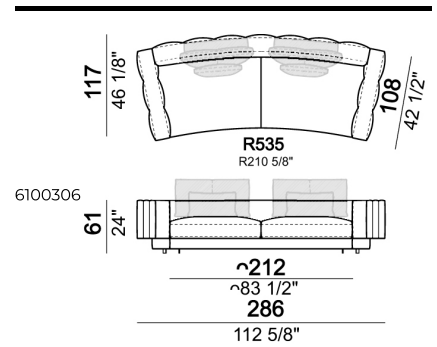

**SPRINGING:** elastic belts.

**SEAT HEIGHT:** 42 cm.

**ARM HEIGHT:** 61 cm.

**FEET:** Metal, micaceous brown varnished or black nickel, h.5 cm.

Right or left semicircular unit

Right or left unit

Sofa

Back cushion set

Right or left unit with angle 30°

Right or left corner unit

Right or left corner sofa

Curved sofa

Right or left semicircular unit

Central unit with right or left pouf

Central unit

Right or left unit

Central unit with right or left angle 30°