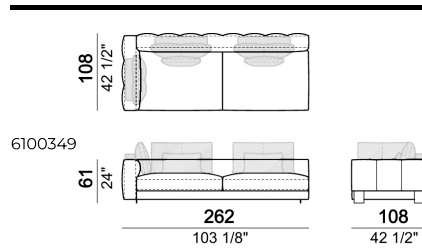

**SPRINGING:** elastic belts.

**SEAT HEIGHT:** 42 cm.

**ARM HEIGHT:** 61 cm.

**FEET:** Metal, micaceous brown varnished or black nickel, h.5 cm.

Right or left semicircular unit

Right or left unit

Sofa

Back cushion set

Right or left corner unit

Pouf

Chaise-longue with right or left short arm

Central semicircular unit

Right or left unit

Daybed with right or left long arm

Right or left corner unit

Central unit with right or left pouf

Central unit

Composition 'B' (left curved unit 269x117 + pouf 105x108 + 2 back cushion sets 7100353 + 2 back cushions 55x40)

Right or left corner unit

Central unit

Right or left corner sofa

Right or left corner unit with right or left pouf.

Sofa

Right or left corner unit

Composition 'A' (left unit 232x108 + chaiselongue with right short arm 127x174 + 3 back cushion sets 7100352 + 3 back cushions 55x40)

Composition 'C' (left unit angle 30° 173x176 + central unit 152 + right day bed 172x174 + 3 back cushion sets 7100354 + 3 back cushions 55x40)