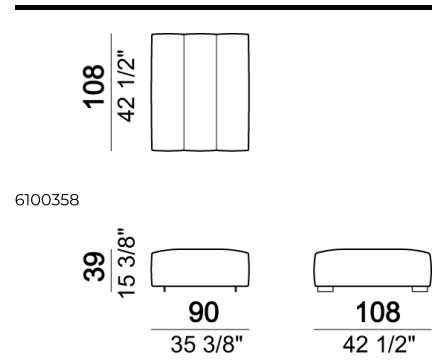

**SPRINGING:** elastic belts.

**SEAT HEIGHT:** 42 cm.

**ARM HEIGHT:** 61 cm.

**FEET:** Metal, micaceous brown varnished or black nickel, h.5 cm.

Right or left semicircular unit

Right or left unit

Sofa

Back cushion set

Right or left corner unit

Pouf

Chaise-longue with right or left short arm

Central semicircular unit

Right or left unit

Daybed with right or left long arm

Right or left corner unit

Central unit with right or left pouf

Central unit

Composition 'B' (left curved unit 269x117 + pouf 105x108 + 2 back cushion sets 7100353 + 2 back cushions 55x40)

Right or left corner unit

Central unit

Right or left corner sofa

Right or left corner unit with right or left pouf.