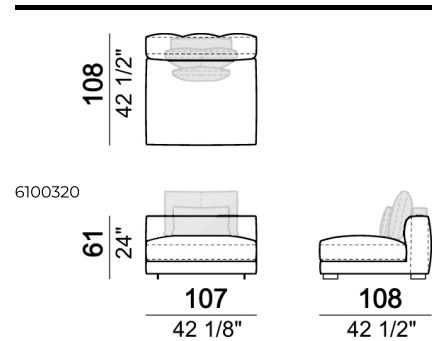

**SPRINGING:** elastic belts.

**SEAT HEIGHT:** 42 cm.

**ARM HEIGHT:** 61 cm.

**FEET:** Metal, micaceous brown varnished or black nickel, h.5 cm.

Right or left semicircular unit

Right or left unit

Sofa

Back cushion set

Right or left corner unit

Pouf

Chaise-longue with right or left short arm

Central semicircular unit

Right or left unit

Daybed with right or left long arm

Right or left corner unit

Central unit with right or left pouf

Sofa

Back cushion set

Chaise-longue with right or left short arm

Dormeuse

Right or left unit

Back cushion set

Dormeuse

Central semicircular unit

Central unit

Composition 'B' (left curved unit 269x117 + pouf 105x108 + 2 back cushion sets 7100353 + 2 back cushions 55x40)

Right or left corner unit

Central unit

Right or left corner sofa

Right or left corner unit with right or left pouf.