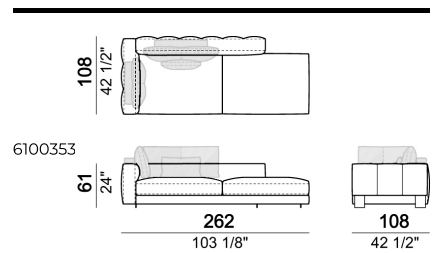

**SPRINGING:** elastic belts.

**SEAT HEIGHT:** 42 cm.

**ARM HEIGHT:** 61 cm.

**FEET:** Metal, micaceous brown varnished or black nickel, h.5 cm.

Right or left semicircular unit

Right or left unit

Sofa

Back cushion set

Sofa

Right or left corner unit

Composition 'A' (left unit 232x108 + chaiselongue with right short arm 127x174 + 3 back cushion sets 7100352 + 3 back cushions 55x40)

Composition 'C' (left unit angle 30° 173x176 + central unit 152 + right day bed 172x174 + 3 back cushion sets 7100354 + 3 back cushions 55x40)

Back cushion

Central unit

Dormeuse

Central unit

Right or left unit

Right or left corner unit with right or left pouf.

Pouf

Curved sofa

Right or left unit with angle 30°

Right or left corner unit

Right or left corner sofa

Curved sofa

Right or left semicircular unit

Central unit with right or left pouf

Central unit

Right or left unit