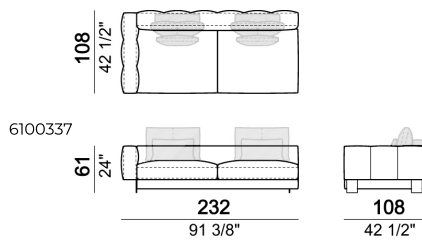

**SPRINGING:** elastic belts.

**SEAT HEIGHT:** 42 cm.

**ARM HEIGHT:** 61 cm.

**FEET:** Metal, micaceous brown varnished or black nickel, h.5 cm.

Right or left semicircular unit

Right or left unit

Sofa

Back cushion set

Sofa

Right or left corner unit

Composition 'A' (left unit 232x108 + chaiselongue with right short arm 127x174 + 3 back cushion sets 7100352 + 3 back cushions 55x40)

Composition 'C' (left unit angle 30° 173x176 + central unit 152 + right day bed 172x174 + 3 back cushion sets 7100354 + 3 back cushions 55x40)

Back cushion

Central unit

Dormeuse

Central unit

Right or left unit

Right or left corner unit with right or left pouf.

Pouf

Curved sofa

Right or left unit with angle 30°

Right or left corner unit

Right or left corner sofa

Curved sofa

Right or left semicircular unit

Central unit with right or left pouf

Central unit

Right or left unit