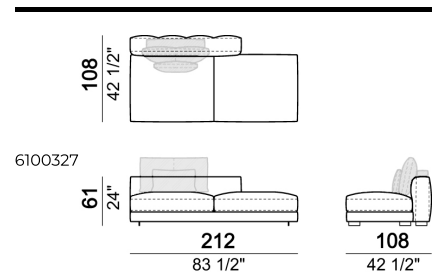

**SPRINGING:** elastic belts.

**SEAT HEIGHT:** 42 cm.

**ARM HEIGHT:** 61 cm.

**FEET:** Metal, micaceous brown varnished or black nickel, h.5 cm.

Right or left semicircular unit

Right or left unit

Sofa

Back cushion set

Right or left corner unit

Pouf

Chaise-longue with right or left short arm

Central semicircular unit

Right or left unit

Daybed with right or left long arm

Right or left corner unit

Central unit with right or left pouf

Central unit

Composition 'B' (left curved unit 269x117 + pouf 105x108 + 2 back cushion sets 7100353 + 2 back cushions 55x40)

Right or left corner unit

Central unit

Right or left corner sofa

Right or left corner unit with right or left pouf.