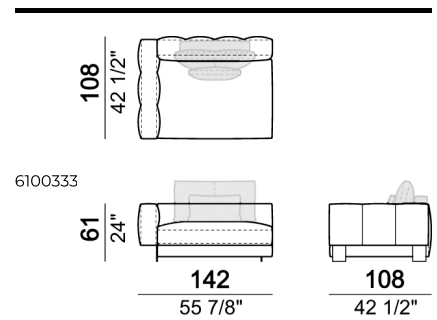

**SPRINGING:** elastic belts.

**SEAT HEIGHT:** 42 cm.

**ARM HEIGHT:** 61 cm.

**FEET:** Metal, micaceous brown varnished or black nickel, h.5 cm.

Right or left semicircular unit

Right or left unit

Sofa

Back cushion set

Right or left corner unit

Pouf

Chaise-longue with right or left short arm

Central semicircular unit

Right or left unit

Daybed with right or left long arm

Right or left corner unit

Central unit with right or left pouf

Central unit

Composition 'B' (left curved unit 269x117 + pouf 105x108 + 2 back cushion sets 7100353 + 2 back cushions 55x40)

Right or left corner unit

Central unit

Right or left corner sofa

Right or left corner unit with right or left pouf.