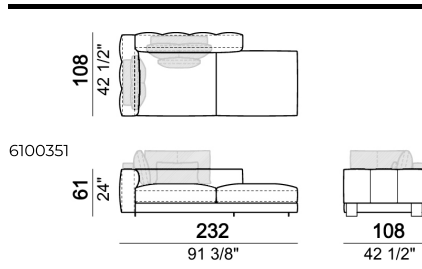

**SPRINGING:** elastic belts.

**SEAT HEIGHT:** 42 cm.

**ARM HEIGHT:** 61 cm.

**FEET:** Metal, micaceous brown varnished or black nickel, h.5 cm.

Right or left semicircular unit

Right or left unit

Sofa

Back cushion set

Sofa

Back cushion set

Chaise-longue with right or left short arm

Dormeuse

Right or left unit

Back cushion set

Dormeuse

Central semicircular unit

Central unit

Composition 'B' (left curved unit 269x117 + pouf 105x108 + 2 back cushion sets 7100353 + 2 back cushions 55x40)

Right or left corner unit

Central unit

Right or left corner sofa

Right or left corner unit with right or left pouf.

Sofa

Right or left corner unit

Composition 'A' (left unit 232x108 + chaiselongue with right short arm 127x174 + 3 back cushion sets 7100352 + 3 back cushions 55x40)

Composition 'C' (left unit angle 30° 173x176 + central unit 152 + right day bed 172x174 + 3 back cushion sets 7100354 + 3 back cushions 55x40)