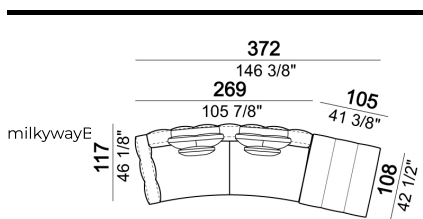

**SPRINGING:** elastic belts.

**SEAT HEIGHT:** 42 cm.

**ARM HEIGHT:** 61 cm.

**FEET:** Metal, micaceous brown varnished or black nickel, h.5 cm.

Right or left semicircular unit

Right or left unit

Sofa

Back cushion set

Right or left corner unit

Pouf

Chaise-longue with right or left short arm

Central semicircular unit

Right or left unit

Daybed with right or left long arm

Right or left corner unit

Central unit with right or left pouf

Sofa

Back cushion set

Chaise-longue with right or left short arm

Dormeuse

Right or left unit

Back cushion set

Dormeuse

Central semicircular unit

Central unit

Composition 'B' (left curved unit 269x117 + pouf 105x108 + 2 back cushion sets 7100353 + 2 back cushions 55x40)

Right or left corner unit

Central unit

Right or left corner sofa

Right or left corner unit with right or left pouf.