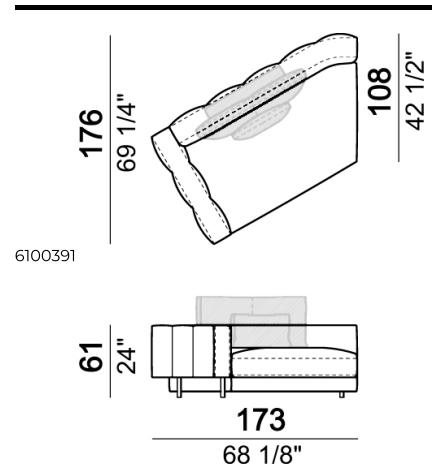

**SPRINGING:** elastic belts.

**SEAT HEIGHT:** 42 cm.

**ARM HEIGHT:** 61 cm.

**FEET:** Metal, micaceous brown varnished or black nickel, h.5 cm.

Right or left semicircular unit

Right or left unit

Sofa

Back cushion set

Sofa

Right or left corner unit

Composition 'A' (left unit 232x108 + chaiselongue with right short arm 127x174 + 3 back cushion sets 7100352 + 3 back cushions 55x40)

Composition 'C' (left unit angle 30° 173x176 + central unit 152 + right day bed 172x174 + 3 back cushion sets 7100354 + 3 back cushions 55x40)

Back cushion

Central unit

Dormeuse

Central unit

Right or left unit

Right or left corner unit with right or left pouf.

Pouf

Curved sofa

Right or left unit with angle 30°

Right or left corner unit

Right or left corner sofa

Curved sofa

Right or left semicircular unit

Central unit with right or left pouf

Central unit

Right or left unit