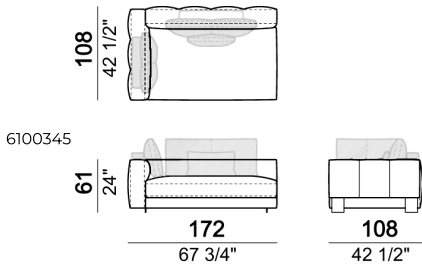

**SPRINGING:** elastic belts.

**SEAT HEIGHT:** 42 cm.

**ARM HEIGHT:** 61 cm.

**FEET:** Metal, micaceous brown varnished or black nickel, h.5 cm.

Right or left semicircular unit

Right or left unit

Sofa

Back cushion set

Sofa

Back cushion set

Chaise-longue with right or left short arm

Dormeuse

Right or left unit

Back cushion set

Dormeuse

Central semicircular unit

Central unit

Composition 'B' (left curved unit 269x117 + pouf 105x108 + 2 back cushion sets 7100353 + 2 back cushions 55x40)

Right or left corner unit

Central unit

Right or left corner sofa

Right or left corner unit with right or left pouf.

Sofa

Right or left corner unit

Composition 'A' (left unit 232x108 + chaiselongue with right short arm 127x174 + 3 back cushion sets 7100352 + 3 back cushions 55x40)

Composition 'C' (left unit angle 30° 173x176 + central unit 152 + right day bed 172x174 + 3 back cushion sets 7100354 + 3 back cushions 55x40)