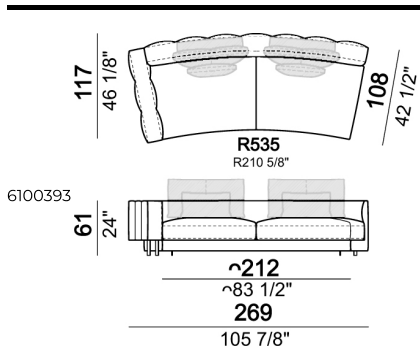

**SPRINGING:** elastic belts.

**SEAT HEIGHT:** 42 cm.

**ARM HEIGHT:** 61 cm.

**FEET:** Metal, micaceous brown varnished or black nickel, h.5 cm.

Right or left semicircular unit

Right or left unit

Sofa

Back cushion set

Central unit

Composition 'B' (left curved unit 269x117 + pouf 105x108 + 2 back cushion sets 7100353 + 2 back cushions 55x40)

Right or left corner unit

Central unit

Right or left corner sofa

Right or left corner unit with right or left pouf.

Sofa

Right or left corner unit

Composition 'A' (left unit 232x108 + chaiselongue with right short arm 127x174 + 3 back cushion sets 7100352 + 3 back cushions 55x40)

Composition 'C' (left unit angle 30° 173x176 + central unit 152 + right day bed 172x174 + 3 back cushion sets 7100354 + 3 back cushions 55x40)