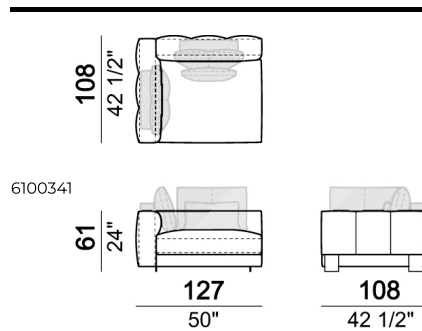

**SPRINGING:** elastic belts.

**SEAT HEIGHT:** 42 cm.

**ARM HEIGHT:** 61 cm.

**FEET:** Metal, micaceous brown varnished or black nickel, h.5 cm.

Right or left semicircular unit

Right or left unit

Sofa

Back cushion set

Right or left corner unit

Pouf

Chaise-longue with right or left short arm

Central semicircular unit

Right or left unit

Daybed with right or left long arm

Right or left corner unit

Central unit with right or left pouf

Central unit

Composition 'B' (left curved unit 269x117 + pouf 105x108 + 2 back cushion sets 7100353 + 2 back cushions 55x40)

Right or left corner unit

Central unit

Right or left corner sofa

Right or left corner unit with right or left pouf.

Sofa

Right or left corner unit

Composition 'A' (left unit 232x108 + chaiselongue with right short arm 127x174 + 3 back cushion sets 7100352 + 3 back cushions 55x40)

Composition 'C' (left unit angle 30° 173x176 + central unit 152 + right day bed 172x174 + 3 back cushion sets 7100354 + 3 back cushions 55x40)