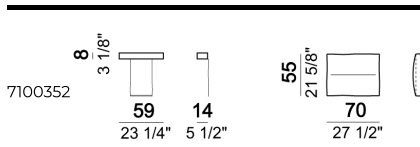

**SPRINGING:** elastic belts.

**SEAT HEIGHT:** 42 cm.

**ARM HEIGHT:** 61 cm.

**FEET:** Metal, micaceous brown varnished or black nickel, h.5 cm.

Right or left semicircular unit

Right or left unit

Sofa

Back cushion set

Right or left corner unit

Pouf

Chaise-longue with right or left short arm

Central semicircular unit

Right or left unit

Daybed with right or left long arm

Right or left corner unit

Central unit with right or left pouf