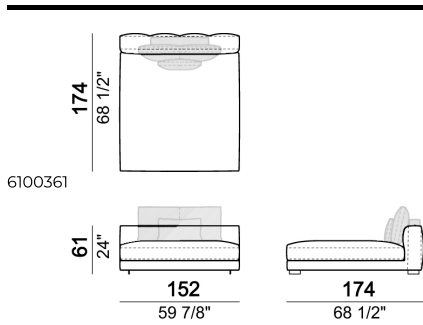

**SPRINGING:** elastic belts.

**SEAT HEIGHT:** 42 cm.

**ARM HEIGHT:** 61 cm.

**FEET:** Metal, micaceous brown varnished or black nickel, h.5 cm.

Right or left semicircular unit

Right or left unit

Sofa

Back cushion set

Right or left corner unit

Pouf

Chaise-longue with right or left short arm

Central semicircular unit

Right or left unit

Daybed with right or left long arm

Right or left corner unit

Central unit with right or left pouf

Sofa

Back cushion set

Chaise-longue with right or left short arm

Dormeuse

Right or left unit

Back cushion set

Dormeuse

Central semicircular unit

Central unit

Composition 'B' (left curved unit 269x117 + pouf 105x108 + 2 back cushion sets 7100353 + 2 back cushions 55x40)

Right or left corner unit

Central unit

Right or left corner sofa

Right or left corner unit with right or left pouf.