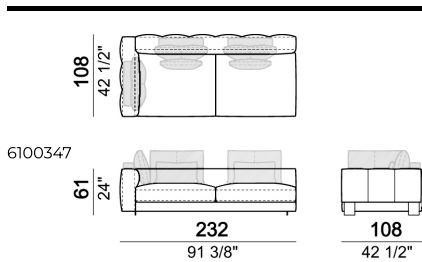

**SPRINGING:** elastic belts.

**SEAT HEIGHT:** 42 cm.

**ARM HEIGHT:** 61 cm.

**FEET:** Metal, micaceous brown varnished or black nickel, h.5 cm.

Right or left semicircular unit

Right or left unit

Sofa

Back cushion set

Sofa

Right or left corner unit

Composition 'A' (left unit 232x108 + chaiselongue with right short arm 127x174 + 3 back cushion sets 7100352 + 3 back cushions 55x40)

Composition 'C' (left unit angle 30° 173x176 + central unit 152 + right day bed 172x174 + 3 back cushion sets 7100354 + 3 back cushions 55x40)

Back cushion

Central unit

Dormeuse

Central unit

Right or left unit

Right or left corner unit with right or left pouf.

Pouf

Curved sofa

Right or left unit with angle 30°

Right or left corner unit

Right or left corner sofa

Curved sofa

Right or left semicircular unit

Central unit with right or left pouf

Central unit

Right or left unit