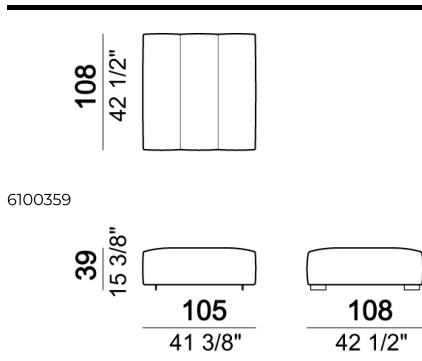

Pouf

Curved sofa

Right or left unit with angle 30°

Right or left corner unit

Right or left corner sofa

Curved sofa

Right or left semicircular unit

Central unit with right or left pouf

Central unit

Right or left unit

Central unit with right or left angle 30°