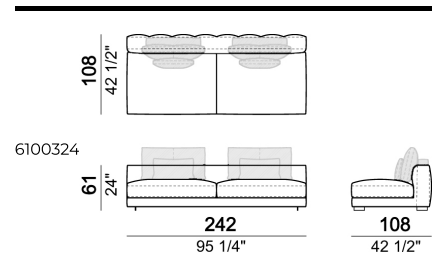

**SPRINGING:** elastic belts.

**SEAT HEIGHT:** 42 cm.

**ARM HEIGHT:** 61 cm.

**FEET:** Metal, micaceous brown varnished or black nickel, h.5 cm.

Right or left semicircular unit

Right or left unit

Sofa

Back cushion set

Sofa

Back cushion set

Chaise-longue with right or left short arm

Dormeuse

Right or left unit

Back cushion set

Dormeuse

Central semicircular unit

Central unit

Composition 'B' (left curved unit 269x117 + pouf 105x108 + 2 back cushion sets 7100353 + 2 back cushions 55x40)

Right or left corner unit

Central unit

Right or left corner sofa

Right or left corner unit with right or left pouf.

Sofa

Right or left corner unit

Composition 'A' (left unit 232x108 + chaiselongue with right short arm 127x174 + 3 back cushion sets 7100352 + 3 back cushions 55x40)

Composition 'C' (left unit angle 30° 173x176 + central unit 152 + right day bed 172x174 + 3 back cushion sets 7100354 + 3 back cushions 55x40)