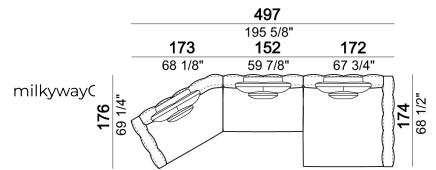

**SPRINGING:** elastic belts.

**SEAT HEIGHT:** 42 cm.

**ARM HEIGHT:** 61 cm.

**FEET:** Metal, micaceous brown varnished or black nickel, h.5 cm.

Right or left semicircular unit

Right or left unit

Sofa

Back cushion set

Central unit

Composition 'B' (left curved unit 269x117 + pouf 105x108 + 2 back cushion sets 7100353 + 2 back cushions 55x40)

Right or left corner unit

Central unit

Right or left corner sofa

Right or left corner unit with right or left pouf.

Sofa

Right or left corner unit

Composition 'A' (left unit 232x108 + chaiselongue with right short arm 127x174 + 3 back cushion sets 7100352 + 3 back cushions 55x40)

Composition 'C' (left unit angle 30° 173x176 + central unit 152 + right day bed 172x174 + 3 back cushion sets 7100354 + 3 back cushions 55x40)