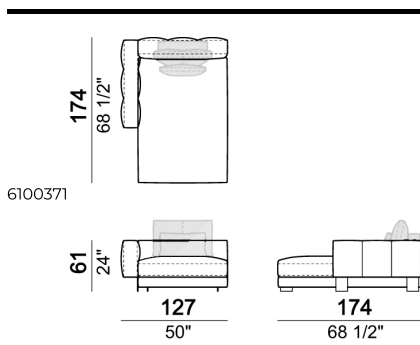

**SPRINGING:** elastic belts.

**SEAT HEIGHT:** 42 cm.

**ARM HEIGHT:** 61 cm.

**FEET:** Metal, micaceous brown varnished or black nickel, h.5 cm.

Right or left semicircular unit

Right or left unit

Sofa

Back cushion set

Right or left corner unit

Pouf

Chaise-longue with right or left short arm

Central semicircular unit

Right or left unit

Daybed with right or left long arm

Right or left corner unit

Central unit with right or left pouf

Central unit

Composition 'B' (left curved unit 269x117 + pouf 105x108 + 2 back cushion sets 7100353 + 2 back cushions 55x40)

Right or left corner unit

Central unit

Right or left corner sofa

Right or left corner unit with right or left pouf.

Sofa

Right or left corner unit

Composition 'A' (left unit 232x108 + chaiselongue with right short arm 127x174 + 3 back cushion sets 7100352 + 3 back cushions 55x40)

Composition 'C' (left unit angle 30° 173x176 + central unit 152 + right day bed 172x174 + 3 back cushion sets 7100354 + 3 back cushions 55x40)