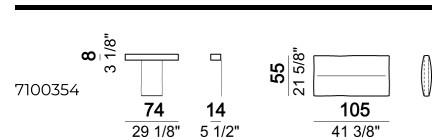

**SPRINGING:** elastic belts.

**SEAT HEIGHT:** 42 cm.

**ARM HEIGHT:** 61 cm.

**FEET:** Metal, micaceous brown varnished or black nickel, h.5 cm.

Right or left semicircular unit

Right or left unit

Sofa

Back cushion set

Sofa

Back cushion set

Chaise-longue with right or left short arm

Dormeuse

Right or left unit

Back cushion set

Dormeuse

Central semicircular unit

Central unit

Composition 'B' (left curved unit 269x117 + pouf 105x108 + 2 back cushion sets 7100353 + 2 back cushions 55x40)

Right or left corner unit

Central unit

Right or left corner sofa

Right or left corner unit with right or left pouf.