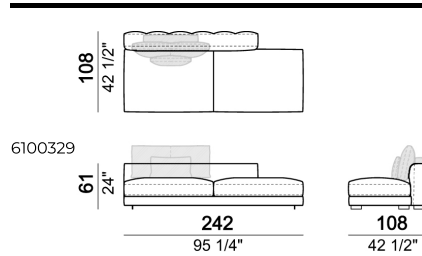

**SPRINGING:** elastic belts.

**SEAT HEIGHT:** 42 cm.

**ARM HEIGHT:** 61 cm.

**FEET:** Metal, micaceous brown varnished or black nickel, h.5 cm.

Right or left semicircular unit

Right or left unit

Sofa

Back cushion set

Sofa

Right or left corner unit

Composition 'A' (left unit 232x108 + chaiselongue with right short arm 127x174 + 3 back cushion sets 7100352 + 3 back cushions 55x40)

Composition 'C' (left unit angle 30° 173x176 + central unit 152 + right day bed 172x174 + 3 back cushion sets 7100354 + 3 back cushions 55x40)

Right or left unit with angle 30°

Right or left corner unit

Right or left corner sofa

Curved sofa

Right or left semicircular unit

Central unit with right or left pouf

Central unit

Right or left unit

Central unit with right or left angle 30°