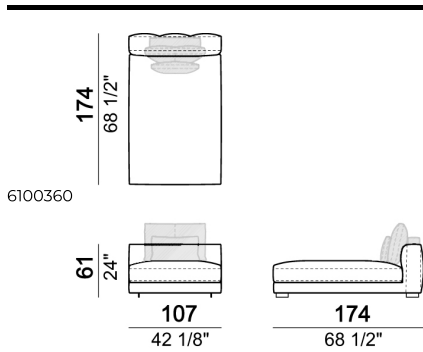

**SPRINGING:** elastic belts.

**SEAT HEIGHT:** 42 cm.

**ARM HEIGHT:** 61 cm.

**FEET:** Metal, micaceous brown varnished or black nickel, h.5 cm.

Right or left semicircular unit

Right or left unit

Sofa

Back cushion set

Right or left corner unit

Pouf

Chaise-longue with right or left short arm

Central semicircular unit

Right or left unit

Daybed with right or left long arm

Right or left corner unit

Central unit with right or left pouf

Sofa

Back cushion set

Chaise-longue with right or left short arm

Dormeuse

Right or left unit

Back cushion set

Dormeuse

Central semicircular unit

Central unit

Composition 'B' (left curved unit 269x117 + pouf 105x108 + 2 back cushion sets 7100353 + 2 back cushions 55x40)

Right or left corner unit

Central unit

Right or left corner sofa

Right or left corner unit with right or left pouf.