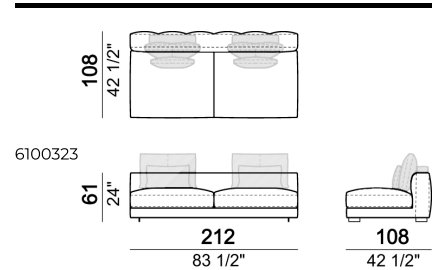

**SPRINGING:** elastic belts.

**SEAT HEIGHT:** 42 cm.

**ARM HEIGHT:** 61 cm.

**FEET:** Metal, micaceous brown varnished or black nickel, h.5 cm.

Right or left semicircular unit

Right or left unit

Sofa

Back cushion set

Sofa

Right or left corner unit

Composition 'A' (left unit 232x108 + chaiselongue with right short arm 127x174 + 3 back cushion sets 7100352 + 3 back cushions 55x40)

Composition 'C' (left unit angle 30° 173x176 + central unit 152 + right day bed 172x174 + 3 back cushion sets 7100354 + 3 back cushions 55x40)

Right or left unit with angle 30°

Right or left corner unit

Right or left corner sofa

Curved sofa

Right or left semicircular unit

Central unit with right or left pouf

Central unit

Right or left unit

Central unit with right or left angle 30°