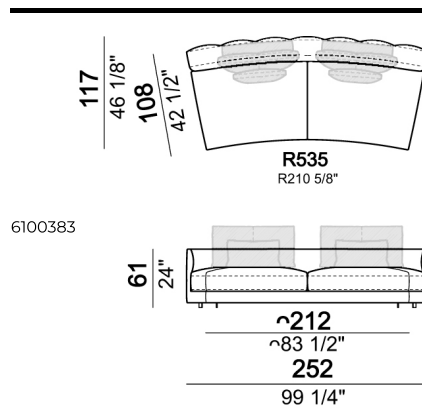

**SPRINGING:** elastic belts.

**SEAT HEIGHT:** 42 cm.

**ARM HEIGHT:** 61 cm.

**FEET:** Metal, micaceous brown varnished or black nickel, h.5 cm.

Right or left semicircular unit

Right or left unit

Sofa

Back cushion set

Right or left corner unit

Pouf

Chaise-longue with right or left short arm

Central semicircular unit

Right or left unit

Daybed with right or left long arm

Right or left corner unit

Central unit with right or left pouf

Sofa

Back cushion set

Chaise-longue with right or left short arm

Dormeuse

Right or left unit

Back cushion set

Dormeuse

Central semicircular unit

Central unit

Composition 'B' (left curved unit 269x117 + pouf 105x108 + 2 back cushion sets 7100353 + 2 back cushions 55x40)

Right or left corner unit

Central unit

Right or left corner sofa

Right or left corner unit with right or left pouf.