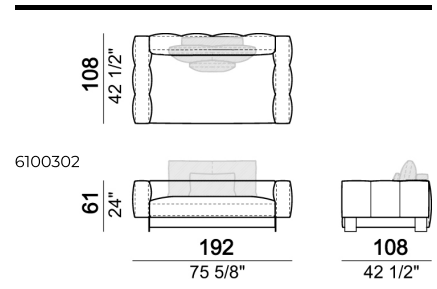

**SPRINGING:** elastic belts.

**SEAT HEIGHT:** 42 cm.

**ARM HEIGHT:** 61 cm.

**FEET:** Metal, micaceous brown varnished or black nickel, h.5 cm.

Right or left semicircular unit

Right or left unit

Sofa

Back cushion set

Right or left corner unit

Pouf

Chaise-longue with right or left short arm

Central semicircular unit

Right or left unit

Daybed with right or left long arm

Right or left corner unit

Central unit with right or left pouf

Central unit

Composition 'B' (left curved unit 269x117 + pouf 105x108 + 2 back cushion sets 7100353 + 2 back cushions 55x40)

Right or left corner unit

Central unit

Right or left corner sofa

Right or left corner unit with right or left pouf.

Sofa

Right or left corner unit

Composition 'A' (left unit 232x108 + chaiselongue with right short arm 127x174 + 3 back cushion sets 7100352 + 3 back cushions 55x40)

Composition 'C' (left unit angle 30° 173x176 + central unit 152 + right day bed 172x174 + 3 back cushion sets 7100354 + 3 back cushions 55x40)