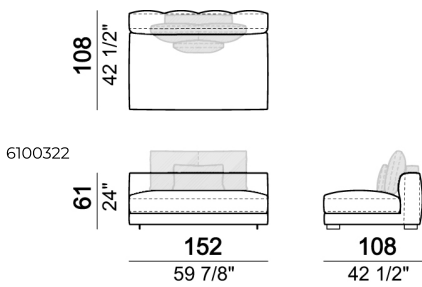

**SPRINGING:** elastic belts.

**SEAT HEIGHT:** 42 cm.

**ARM HEIGHT:** 61 cm.

**FEET:** Metal, micaceous brown varnished or black nickel, h.5 cm.

Right or left semicircular unit

Right or left unit

Sofa

Back cushion set

Sofa

Right or left corner unit

Composition 'A' (left unit 232x108 + chaiselongue with right short arm 127x174 + 3 back cushion sets 7100352 + 3 back cushions 55x40)

Composition 'C' (left unit angle 30° 173x176 + central unit 152 + right day bed 172x174 + 3 back cushion sets 7100354 + 3 back cushions 55x40)

Back cushion

Central unit

Dormeuse

Central unit

Right or left unit

Right or left corner unit with right or left pouf.

Pouf

Curved sofa

Right or left unit with angle 30°

Right or left corner unit

Right or left corner sofa

Curved sofa

Right or left semicircular unit

Central unit with right or left pouf

Central unit

Right or left unit