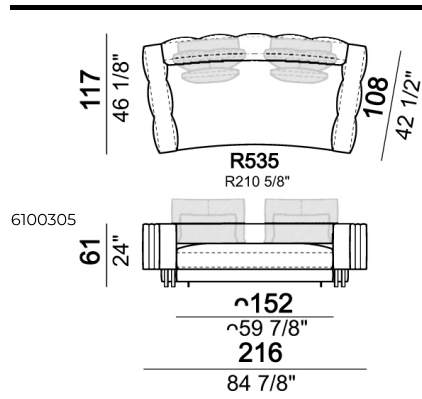

**SPRINGING:** elastic belts.

**SEAT HEIGHT:** 42 cm.

**ARM HEIGHT:** 61 cm.

**FEET:** Metal, micaceous brown varnished or black nickel, h.5 cm.

Right or left semicircular unit

Right or left unit

Sofa

Back cushion set

Sofa

Right or left corner unit

Composition 'A' (left unit 232x108 + chaiselongue with right short arm 127x174 + 3 back cushion sets 7100352 + 3 back cushions 55x40)

Composition 'C' (left unit angle 30° 173x176 + central unit 152 + right day bed 172x174 + 3 back cushion sets 7100354 + 3 back cushions 55x40)

Back cushion

Central unit

Dormeuse

Central unit

Right or left unit

Right or left corner unit with right or left pouf.

Pouf

Curved sofa

Right or left unit with angle 30°

Right or left corner unit

Right or left corner sofa

Curved sofa

Right or left semicircular unit

Central unit with right or left pouf

Central unit

Right or left unit