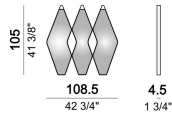

Mirror

6500403