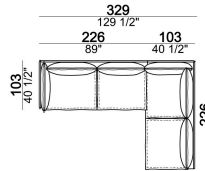

Composition "E" (left unit 226x93 cm + chaise-longue 121x183 cm with right short arm)

autoE

Armchair, back cushion 95 cm

6109001

Composition "G" (left unit 206x93 cm + right unit 206x103 cm)

autoG

Pouf

6109051

Composition "B" (left unit 226x103 cm + left corner unit 226x103 cm)

autoB

Central unit, back cushions 95 cm.

6109020

Right or left unit, back cushion 105 cm.

6109023

Chaise-longue with right or left short arm, back cushion 95 cm

6109034

Armchair, back cushion 64 cm

6109901

Composition "I" (left unit 206x103 cm + right unit 171x171 cm)

autol

Central unit, back cushion 115 cm.

6109019

Composition "F" (left unit 246x103 cm + left corner sofa 261x93 cm)

autoF

Composition "D" (left unit 226x103 cm + left corner unit 246x103 cm)

autoD

Composition "C" (left unit 246x103 cm + left corner sofa 261x103 cm)

autoC

Composition "H" (left unit 226x103 cm + right unit 171x171 cm)