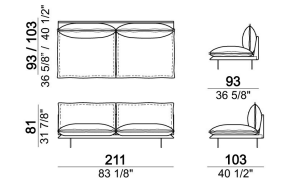

autoF

Composition "D" (left unit 226x103 cm + left corner unit 246x103 cm)

autoD

Composition "C" (left unit 246x103 cm + left corner sofa 261x103 cm)

autoC

Composition "H" (left unit 226x103 cm + right unit 171x171 cm)

6109031

Right or left unit

6109057

Sofa, back cushions 115 cm

6109005

Armchair, back cushion 105 cm

6109011

Right or left unit, back cushions 105 cm.

6109029

Sofa, back cushions 105 cm

6109004

Right or left unit, back cushion 115 cm

6109025

Chaise-longue with right or left short arm, back cushion 115 cm

6109038

Central unit, back cushions 105 cm.

6109021

Sofa, back cushions 95 cm

6109006

Armchair

6109052

Composition "A" (left unit 226x103 cm + chaise-longue 121x183 cm with right short arm)

autoA

Central unit, back cushions 115 cm.