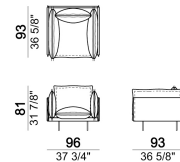

Composition "E" (left unit 226x93 cm + chaise-longue 121x183 cm with right short arm)

autoE

Armchair, back cushion 95 cm

6109001

Composition "G" (left unit 206x93 cm + right unit 206x103 cm)

autoG

Pouf

6109051

Composition "B" (left unit 226x103 cm + left corner unit 226x103 cm)

autoB

Central unit, back cushions 95 cm.

6109020

Right or left unit, back cushion 105 cm.

6109023

Chaise-longue with right or left short arm, back cushion 95 cm

6109034

Armchair, back cushion 64 cm

6109901

Composition "I" (left unit 206x103 cm + right unit 171x171 cm)

autol

Central unit, back cushion 115 cm.

6109019

Composition "F" (left unit 246x103 cm + left corner sofa 261x93 cm)

autoF

Composition "D" (left unit 226x103 cm + left corner unit 246x103 cm)

autoD

Composition "C" (left unit 246x103 cm + left corner sofa 261x103 cm)

autoC

Composition "H" (left unit 226x103 cm + right unit 171x171 cm)