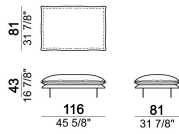

Composition "E" (left unit 226x93 cm + chaise-longue 121x183 cm with right short arm)

autoE

Armchair, back cushion 95 cm

6109001

Composition "G" (left unit 206x93 cm + right unit 206x103 cm)

autoG

Pouf

6109051

Composition "B" (left unit 226x103 cm + left corner unit 226x103 cm)

autoB

Central unit, back cushions 95 cm.

6109020

Right or left unit, back cushion 105 cm.

6109023

Chaise-longue with right or left short arm, back cushion 95 cm

6109034

Armchair, back cushion 64 cm

6109901

Composition "I" (left unit 206x103 cm + right unit 171x171 cm)

autol

Central unit, back cushion 115 cm.

6109019

Composition "F" (left unit 246x103 cm + left corner sofa 261x93 cm)

autoF

Composition "D" (left unit 226x103 cm + left corner unit 246x103 cm)

autoD

Composition "C" (left unit 246x103 cm + left corner sofa 261x103 cm)

autoC

Composition "H" (left unit 226x103 cm + right unit 171x171 cm)