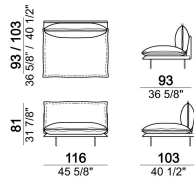

Composition "E" (left unit 226x93 cm + chaise-longue 121x183 cm with right short arm)

autoE

Armchair, back cushion 95 cm

6109001

Composition "G" (left unit 206x93 cm + right unit 206x103 cm)

autoG

Pouf

6109051

Composition "B" (left unit 226x103 cm + left corner unit 226x103 cm)

autoB

Central unit, back cushions 95 cm.

6109020

Right or left unit, back cushion 105 cm.

6109023

Chaise-longue with right or left short arm, back cushion 95 cm

6109034

Armchair, back cushion 64 cm

6109901

Composition "I" (left unit 206x103 cm + right unit 171x171 cm)

autol

Central unit, back cushion 115 cm.

6109019

Composition "F" (left unit 246x103 cm + left corner sofa 261x93 cm)

autoF

Composition "D" (left unit 226x103 cm + left corner unit 246x103 cm)

autoD

Composition "C" (left unit 246x103 cm + left corner sofa 261x103 cm)

autoC

Composition "H" (left unit 226x103 cm + right unit 171x171 cm)