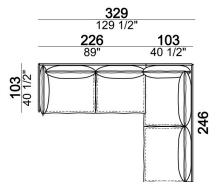

Composition "E" (left unit 226x93 cm + chaise-longue 121x183 cm with right short arm)

autoE

Armchair, back cushion 95 cm

6109001

Composition "G" (left unit 206x93 cm + right unit 206x103 cm)

autoG

Pouf

6109051

Composition "B" (left unit 226x103 cm + left corner unit 226x103 cm)

autoB

Central unit, back cushions 95 cm.

6109020

Right or left unit, back cushion 105 cm.

6109023

Chaise-longue with right or left short arm, back cushion 95 cm

6109034

Armchair, back cushion 64 cm

6109901

Composition "I" (left unit 206x103 cm + right unit 171x171 cm)

autol

Central unit, back cushion 115 cm.

6109019

Composition "F" (left unit 246x103 cm + left corner sofa 261x93 cm)

autoF

Composition "D" (left unit 226x103 cm + left corner unit 246x103 cm)

autoD

Composition "C" (left unit 246x103 cm + left corner sofa 261x103 cm)

autoC

Composition "H" (left unit 226x103 cm + right unit 171x171 cm)