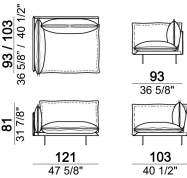

Composition "E" (left unit 226x93 cm + chaise-longue 121x183 cm with right short arm)

autoE

Armchair, back cushion 95 cm

6109001

Composition "G" (left unit 206x93 cm + right unit 206x103 cm)

autoG

Pouf

6109051

Composition "B" (left unit 226x103 cm + left corner unit 226x103 cm)

autoB

Central unit, back cushions 95 cm.

6109020

Right or left unit, back cushion 105 cm.

6109023

Chaise-longue with right or left short arm, back cushion 95 cm

6109034

Armchair, back cushion 64 cm

6109901

Composition "I" (left unit 206x103 cm + right unit 171x171 cm)

autol

Central unit, back cushion 115 cm.

6109019

Composition "F" (left unit 246x103 cm + left corner sofa 261x93 cm)

autoF

Composition "D" (left unit 226x103 cm + left corner unit 246x103 cm)

autoD

Composition "C" (left unit 246x103 cm + left corner sofa 261x103 cm)

autoC

Composition "H" (left unit 226x103 cm + right unit 171x171 cm)