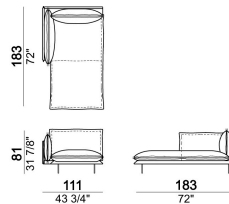

Composition "E" (left unit 226x93 cm + chaise-longue 121x183 cm with right short arm)

autoE

Armchair, back cushion 95 cm

6109001

Composition "G" (left unit 206x93 cm + right unit 206x103 cm)

autoG

Pouf

6109051

Composition "B" (left unit 226x103 cm + left corner unit 226x103 cm)

autoB

Central unit, back cushions 95 cm.

6109020

Right or left unit, back cushion 105 cm.

6109023

Chaise-longue with right or left short arm, back cushion 95 cm

6109034

Armchair, back cushion 64 cm

6109901

Composition "I" (left unit 206x103 cm + right unit 171x171 cm)

autol

Central unit, back cushion 115 cm.

6109019

Composition "F" (left unit 246x103 cm + left corner sofa 261x93 cm)

autoF

Composition "D" (left unit 226x103 cm + left corner unit 246x103 cm)

autoD

Composition "C" (left unit 246x103 cm + left corner sofa 261x103 cm)

autoC

Composition "H" (left unit 226x103 cm + right unit 171x171 cm)