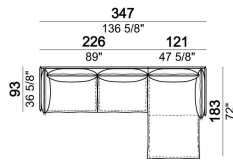

**SPRINGING:** elastic belts.

**SEAT HEIGHT:** 43 cm - 48 cm with feet h. 22 cm.

**ARM HEIGHT:** 60 cm (structure); 74 cm (with arm-side cushion).

**FEET:** metal, finishes: micaceous brown, titanium or brass, h. 17 cm. **On request feet can be supplied 5 cm higher with an extra charge.**

Composition "E" (left unit 226x93 cm + chaise-longue 121x183 cm with right short arm)

autoE

Armchair, back cushion 95 cm

6109001

Composition "G" (left unit 206x93 cm + right unit 206x103 cm)

autoG

Pouf

6109051

6109034

Armchair, back cushion 64 cm

6109901

Composition "I" (left unit 206x103 cm + right unit 171x171 cm)

autol

Central unit, back cushion 115 cm.

6109019

Composition "F" (left unit 246x103 cm + left corner sofa 261x93 cm)

autoF

Composition "D" (left unit 226x103 cm + left corner unit 246x103 cm)

autoD

Composition "C" (left unit 246x103 cm + left corner sofa 261x103 cm)

autoC

Composition "H" (left unit 226x103 cm + right unit 171x171 cm)