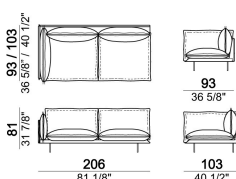

6109034

Armchair, back cushion 64 cm

6109901

Composition "I" (left unit 206x103 cm + right unit 171x171 cm)

autol

Central unit, back cushion 115 cm.

6109019

Composition "F" (left unit 246x103 cm + left corner sofa 261x93 cm)

autoF

Composition "D" (left unit 226x103 cm + left corner unit 246x103 cm)

autoD

Composition "C" (left unit 246x103 cm + left corner sofa 261x103 cm)

autoC

Composition "H" (left unit 226x103 cm + right unit 171x171 cm)

autoH

Sofa, back cushions 95 cm

6109003

Right or left unit, back cushion 95 cm

6109027

Pouf

6109050

Right or left unit, back cushions 115 cm.

6109031

Right or left unit

6109057

Sofa, back cushions 115 cm

6109005

Armchair, back cushion 105 cm

6109011

Right or left unit, back cushions 105 cm.