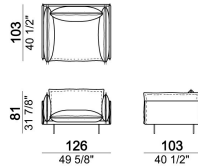

**SPRINGING:** elastic belts.

**SEAT HEIGHT:** 43 cm - 48 cm with feet h. 22 cm.

**ARM HEIGHT:** 60 cm (structure); 74 cm (with arm-side cushion).

**FEET:** metal, finishes: micaceous brown, titanium or brass, h. 17 cm. **On request feet can be supplied 5 cm higher with an extra charge.**

Composition "E" (left unit 226x93 cm + chaise-longue 121x183 cm with right short arm)

autoE

Armchair, back cushion 95 cm

6109001

Composition "G" (left unit 206x93 cm + right unit 206x103 cm)

autoG

Pouf

6109051

6109034

Armchair, back cushion 64 cm

6109901

Composition "I" (left unit 206x103 cm + right unit 171x171 cm)

autol

Central unit, back cushion 115 cm.

6109019

Composition "F" (left unit 246x103 cm + left corner sofa 261x93 cm)

autoF

Composition "D" (left unit 226x103 cm + left corner unit 246x103 cm)

autoD

Composition "C" (left unit 246x103 cm + left corner sofa 261x103 cm)

autoC

Composition "H" (left unit 226x103 cm + right unit 171x171 cm)