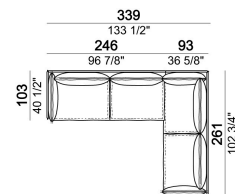

Composition "E" (left unit 226x93 cm + chaise-longue 121x183 cm with right short arm)

autoE

Armchair, back cushion 95 cm

6109001

Composition "G" (left unit 206x93 cm + right unit 206x103 cm)

autoG

Pouf

6109051

Composition "B" (left unit 226x103 cm + left corner unit 226x103 cm)

autoB

Central unit, back cushions 95 cm.

6109020

Right or left unit, back cushion 105 cm.

6109023

Chaise-longue with right or left short arm, back cushion 95 cm

6109034

Armchair, back cushion 64 cm

6109901

Composition "I" (left unit 206x103 cm + right unit 171x171 cm)

autol

Central unit, back cushion 115 cm.

6109019

Composition "F" (left unit 246x103 cm + left corner sofa 261x93 cm)

autoF

Composition "D" (left unit 226x103 cm + left corner unit 246x103 cm)

autoD

Composition "C" (left unit 246x103 cm + left corner sofa 261x103 cm)

autoC

Composition "H" (left unit 226x103 cm + right unit 171x171 cm)