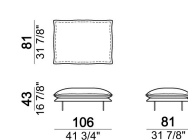

Composition "B" (left unit 226x103 cm + left corner unit 226x103 cm)

autoB

Central unit, back cushions 95 cm.

6109020

Right or left unit, back cushion 105 cm.

6109023

Chaise-longue with right or left short arm, back cushion 95 cm

6109034

Armchair, back cushion 64 cm

6109901

Composition "I" (left unit 206x103 cm + right unit 171x171 cm)

autol

Central unit, back cushion 115 cm.

6109019

Composition "F" (left unit 246x103 cm + left corner sofa 261x93 cm)

autoF

Composition "D" (left unit 226x103 cm + left corner unit 246x103 cm)

autoD

Composition "C" (left unit 246x103 cm + left corner sofa 261x103 cm)

autoC

Composition "H" (left unit 226x103 cm + right unit 171x171 cm)

autoH

Sofa, back cushions 95 cm

6109003

Right or left unit, back cushion 95 cm

6109027

Pouf

6109050

Right or left unit, back cushions 115 cm.