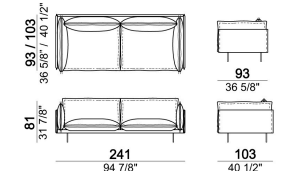

6109034

Armchair, back cushion 64 cm

6109901

Composition "I" (left unit 206x103 cm + right unit 171x171 cm)

autol

Central unit, back cushion 115 cm.

6109019

Composition "F" (left unit 246x103 cm + left corner sofa 261x93 cm)

autoF

Composition "D" (left unit 226x103 cm + left corner unit 246x103 cm)

autoD

Composition "C" (left unit 246x103 cm + left corner sofa 261x103 cm)

autoC

Composition "H" (left unit 226x103 cm + right unit 171x171 cm)

6109031

Right or left unit

6109057

Sofa, back cushions 115 cm

6109005

Armchair, back cushion 105 cm

6109011

Right or left unit, back cushions 105 cm.

6109029

Sofa, back cushions 105 cm

6109004

Right or left unit, back cushion 115 cm

6109025

Chaise-longue with right or left short arm, back cushion 115 cm

6109038

Central unit, back cushions 105 cm.