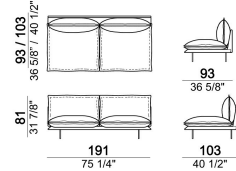

Composition "E" (left unit 226x93 cm + chaise-longue 121x183 cm with right short arm)

autoE

Armchair, back cushion 95 cm

6109001

Composition "G" (left unit 206x93 cm + right unit 206x103 cm)

autoG

Pouf

6109051

Composition "B" (left unit 226x103 cm + left corner unit 226x103 cm)

autoB

Central unit, back cushions 95 cm.

6109020

Right or left unit, back cushion 105 cm.

6109023

Chaise-longue with right or left short arm, back cushion 95 cm

6109034

Armchair, back cushion 64 cm

6109901

Composition "I" (left unit 206x103 cm + right unit 171x171 cm)

autol

Central unit, back cushion 115 cm.

6109019

Composition "F" (left unit 246x103 cm + left corner sofa 261x93 cm)

autoF

Composition "D" (left unit 226x103 cm + left corner unit 246x103 cm)

autoD

Composition "C" (left unit 246x103 cm + left corner sofa 261x103 cm)

autoC

Composition "H" (left unit 226x103 cm + right unit 171x171 cm)