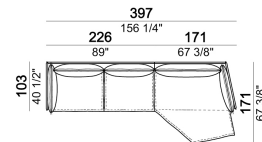

Composition "H" (left unit 226x103 cm + right unit 171x171 cm)

autoH