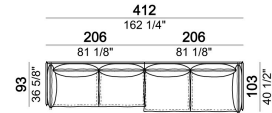

**SPRINGING:** elastic belts.

**SEAT HEIGHT:** 43 cm - 48 cm with feet h. 22 cm.

**ARM HEIGHT:** 60 cm (structure); 74 cm (with arm-side cushion).

**FEET:** metal, finishes: micaceous brown, titanium or brass, h. 17 cm. **On request feet can be supplied 5 cm higher with an extra charge.**

Composition "E" (left unit 226x93 cm + chaise-longue 121x183 cm with right short arm)

autoE

Armchair, back cushion 95 cm

6109001

Composition "G" (left unit 206x93 cm + right unit 206x103 cm)

autoG

Pouf

6109051

Composition "B" (left unit 226x103 cm + left corner unit 226x103 cm)

autoB

Central unit, back cushions 95 cm.

6109020

Right or left unit, back cushion 105 cm.

6109023

Chaise-longue with right or left short arm, back cushion 95 cm

6109034

Armchair, back cushion 64 cm

6109901

Composition "I" (left unit 206x103 cm + right unit 171x171 cm)

autol

Central unit, back cushion 115 cm.

6109019

Composition "F" (left unit 246x103 cm + left corner sofa 261x93 cm)