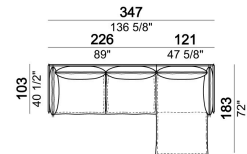

6109034

Armchair, back cushion 64 cm

6109901

Composition "I" (left unit 206x103 cm + right unit 171x171 cm)

autol

Central unit, back cushion 115 cm.

6109019

Composition "F" (left unit 246x103 cm + left corner sofa 261x93 cm)

autoF

Composition "D" (left unit 226x103 cm + left corner unit 246x103 cm)

autoD

Composition "C" (left unit 246x103 cm + left corner sofa 261x103 cm)

autoC

Composition "H" (left unit 226x103 cm + right unit 171x171 cm)

6109021

Sofa, back cushions 95 cm

6109006

Armchair

6109052

Composition "A" (left unit 226x103 cm + chaise-longue 121x183 cm with right short arm)

autoA

Central unit, back cushions 115 cm.

6109022

Chaise-longue with right or left short arm, back cushion 105 cm

6109036