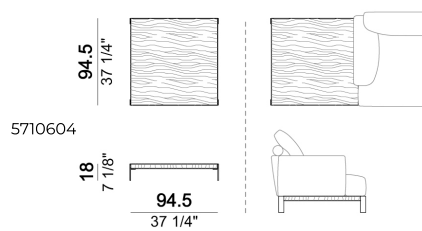

Composition "P" (left unit 228 cm + left corner sofa 231 cm + 1 back cushion "Modern" 70 cm + 3 back cushions "Modern" 90 cm + 2 backrest rolls + 1 side table arm 571060413 eucalyptus or Zebrano + 1 small table arm 571060207 eucalyptus or Zebrano + 1 back table 571060309 eucalyptus or Zebrano)

Central unit

Side table

Composition "D" (left unit 208 cm + chaise-longue 128x174 cm with right short arm + 2 back cushions "Modern" 80 cm + 1 back cushion "Modern" 90 cm + 2 backrest rolls + 1 side table seat 571060208 eucalyptus or Zebrano + 1 back table 571060310 eucalyptus or Zebrano)

Right or left unit

Composition "E" (right unit 128 cm + left corner unit 201 cm + central unit 200 cm with left pouf + 1 back cushion "Modern" 70 cm + 3 back cushions "Modern" 90 cm + 3 backrest rolls)

Side table

Pouf

Composition "L" (left unit 228 cm + dormeuse 95x174 cm + right unit 208 cm + 3 back cushions "Modern" 80 cm + 2 back cushions "Modern" 90 cm + 3 backrest rolls).

Composition "F" (right unit 128 cm + left corner unit 201 cm + central unit 200 cm with left pouf + 1 back cushion "Modern" 70 cm + 3 back cushions "Modern" 90 cm + 3 backrest rolls + 1