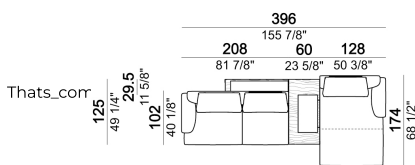

Composition "P" (left unit 228 cm + left corner sofa 231 cm + 1 back cushion "Modern" 70 cm + 3 back cushions "Modern" 90 cm + 2 backrest rolls + 1 side table arm 571060413 eucalyptus or Zebrano + 1 small table arm 571060207 eucalyptus or Zebrano + 1 back table 571060309 eucalyptus or Zebrano)

Central unit

Side table

Composition "D" (left unit 208 cm + chaise-longue 128x174 cm with right short arm + 2 back cushions "Modern" 80 cm + 1 back cushion "Modern" 90 cm + 2 backrest rolls + 1 side table seat 571060208 eucalyptus or Zebrano + 1 back table 571060310 eucalyptus or Zebrano)

Right or left unit

Composition "E" (right unit 128 cm + left corner unit 201 cm + central unit 200 cm with left pouf + 1 back cushion "Modern" 70 cm + 3 back cushions "Modern" 90 cm + 3 backrest rolls)

Side table

Pouf

Composition "L" (left unit 228 cm + dormeuse 95x174 cm + right unit 208 cm + 3 back cushions "Modern" 80 cm + 2 back cushions "Modern" 90 cm + 3 backrest rolls).

Composition "F" (right unit 128 cm + left corner unit 201 cm + central unit 200 cm with left pouf + 1 back cushion "Modern" 70 cm + 3 back cushions "Modern" 90 cm + 3 backrest rolls + 1