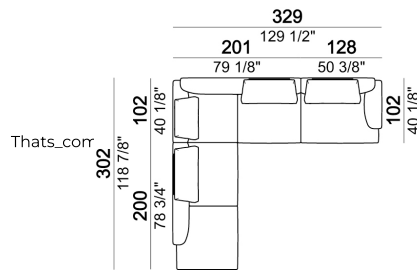

Composition "P" (left unit 228 cm + left corner sofa 231 cm + 1 back cushion "Modern" 70 cm + 3 back cushions "Modern" 90 cm + 2 backrest rolls + 1 side table arm 571060413 eucalyptus or Zebrano + 1 small table arm 571060207 eucalyptus or Zebrano + 1 back table 571060309 eucalyptus or Zebrano)

Central unit

Side table

Composition "D" (left unit 208 cm + chaise-longue 128x174 cm with right short arm + 2 back cushions "Modern" 80 cm + 1 back cushion "Modern" 90 cm + 2 backrest rolls + 1 side table seat 571060208 eucalyptus or Zebrano + 1 back table 571060310 eucalyptus or Zebrano)

Right or left unit

Composition "E" (right unit 128 cm + left corner unit 201 cm + central unit 200 cm with left pouf + 1 back cushion "Modern" 70 cm + 3 back cushions "Modern" 90 cm + 3 backrest rolls)

Side table

Pouf

Composition "L" (left unit 228 cm + dormeuse 95x174 cm + right unit 208 cm + 3 back cushions "Modern" 80 cm + 2 back cushions "Modern" 90 cm + 3 backrest rolls).

Composition "F" (right unit 128 cm + left corner unit 201 cm + central unit 200 cm with left pouf + 1 back cushion "Modern" 70 cm + 3 back cushions "Modern" 90 cm + 3 backrest rolls + 1