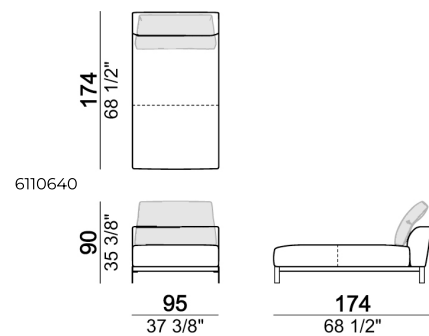

Composition "P" (left unit 228 cm + left corner sofa 231 cm + 1 back cushion "Modern" 70 cm + 3 back cushions "Modern" 90 cm + 2 backrest rolls + 1 side table arm 571060413 eucalyptus or Zebrano + 1 small table arm 571060207 eucalyptus or Zebrano + 1 back table 571060309 eucalyptus or Zebrano)

Central unit

Side table

Composition "D" (left unit 208 cm + chaise-longue 128x174 cm with right short arm + 2 back cushions "Modern" 80 cm + 1 back cushion "Modern" 90 cm + 2 backrest rolls + 1 side table seat 571060208 eucalyptus or Zebrano + 1 back table 571060310 eucalyptus or Zebrano)

Right or left unit

Composition "E" (right unit 128 cm + left corner unit 201 cm + central unit 200 cm with left pouf + 1 back cushion "Modern" 70 cm + 3 back cushions "Modern" 90 cm + 3 backrest rolls)

Side table

Pouf

Composition "L" (left unit 228 cm + dormeuse 95x174 cm + right unit 208 cm + 3 back cushions "Modern" 80 cm + 2 back cushions "Modern" 90 cm + 3 backrest rolls).

Composition "F" (right unit 128 cm + left corner unit 201 cm + central unit 200 cm with left pouf + 1 back cushion "Modern" 70 cm + 3 back cushions "Modern" 90 cm + 3 backrest rolls + 1

Composition "Q" (left unit 228 cm + left corner sofa 231 cm + 1 back cushion "Modern" 70 cm + 3 back cushions "Modern" 90 cm + 2 backrest rolls + 1 small table arm 571060208 eucalyptus or Zebrano + 1 back table 571060310 eucalyptus or Zebrano + 1 side table arm 571060412 eucalyptus or Zebrano)

Dormeuse

1) Type "Modern" with trapezoidal shape. 2) Type "Classic" with rectangular shape.

Coffee table

Back table