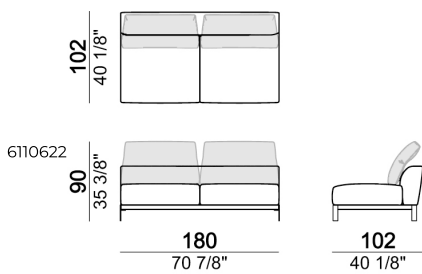

**SPRINGING:** elastic belts.

**SEAT HEIGHT:** 42 cm.

**ARM HEIGHT:** 62cm.

**FEET:** metal, finishes: black nickel or varnished micaceous brown, h. 13 cm

Accessories:

**LOWER TOP:** wood veneered in eucalyptus or zebrano.

Composition "P" (left unit 228 cm + left corner sofa 231 cm + 1 back cushion "Modern" 70 cm + 3 back cushions "Modern" 90 cm + 2 backrest rolls + 1 side table arm 571060413 eucalyptus or Zebrano + 1 small table arm 571060207 eucalyptus or Zebrano + 1 back table 571060309 eucalyptus or Zebrano)

Central unit

Side table

Composition "D" (left unit 208 cm + chaise-longue 128x174 cm with right short arm + 2 back cushions "Modern" 80 cm + 1 back cushion "Modern" 90 cm + 2 backrest rolls + 1 side table seat 571060208 eucalyptus or Zebrano + 1 back table 571060310 eucalyptus or Zebrano)

Side table

Pouf

Composition "L" (left unit 228 cm + dormeuse 95x174 cm + right unit 208 cm + 3 back cushions "Modern" 80 cm + 2 back cushions "Modern" 90 cm + 3 backrest rolls).

Composition "F" (right unit 128 cm + left corner unit 201 cm + central unit 200 cm with left pouf + 1 back cushion "Modern" 70 cm + 3 back cushions "Modern" 90 cm + 3 backrest rolls + 1