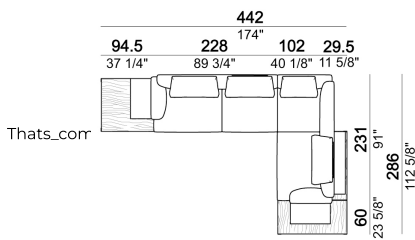

**SPRINGING:** elastic belts.

**SEAT HEIGHT:** 42 cm.

**ARM HEIGHT:** 62cm.

**FEET:** metal, finishes: black nickel or varnished micaceous brown, h. 13 cm

Accessories:

**LOWER TOP:** wood veneered in eucalyptus or zebrano.

Composition "P" (left unit 228 cm + left corner sofa 231 cm + 1 back cushion "Modern" 70 cm + 3 back cushions "Modern" 90 cm + 2 backrest rolls + 1 side table arm 571060413 eucalyptus or Zebrano + 1 small table arm 571060207 eucalyptus or Zebrano + 1 back table 571060309 eucalyptus or Zebrano)

Central unit

Side table

Composition "D" (left unit 208 cm + chaise-longue 128x174 cm with right short arm + 2 back cushions "Modern" 80 cm + 1 back cushion "Modern" 90 cm + 2 backrest rolls + 1 side table seat 571060208 eucalyptus or Zebrano + 1 back table 571060310 eucalyptus or Zebrano)

Side table

Pouf

Composition "L" (left unit 228 cm + dormeuse 95x174 cm + right unit 208 cm + 3 back cushions "Modern" 80 cm + 2 back cushions "Modern" 90 cm + 3 backrest rolls).

Composition "F" (right unit 128 cm + left corner unit 201 cm + central unit 200 cm with left pouf + 1 back cushion "Modern" 70 cm + 3 back cushions "Modern" 90 cm + 3 backrest rolls + 1