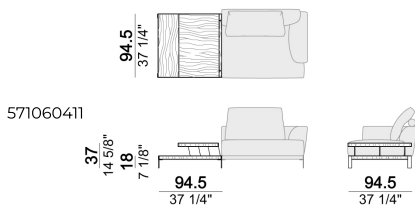

**SPRINGING:** elastic belts.

**SEAT HEIGHT:** 42 cm.

**ARM HEIGHT:** 62cm.

**FEET:** metal, finishes: black nickel or varnished micaceous brown, h. 13 cm

Accessories:

**LOWER TOP:** wood veneered in eucalyptus or zebrano.

Composition "P" (left unit 228 cm + left corner sofa 231 cm + 1 back cushion "Modern" 70 cm + 3 back cushions "Modern" 90 cm + 2 backrest rolls + 1 side table arm 571060413 eucalyptus or Zebrano + 1 small table arm 571060207 eucalyptus or Zebrano + 1 back table 571060309 eucalyptus or Zebrano)

Central unit

Side table

Composition "D" (left unit 208 cm + chaise-longue 128x174 cm with right short arm + 2 back cushions "Modern" 80 cm + 1 back cushion "Modern" 90 cm + 2 backrest rolls + 1 side table seat 571060208 eucalyptus or Zebrano + 1 back table 571060310 eucalyptus or Zebrano)

Side table

Pouf

Composition "L" (left unit 228 cm + dormeuse 95x174 cm + right unit 208 cm + 3 back cushions "Modern" 80 cm + 2 back cushions "Modern" 90 cm + 3 backrest rolls).

Composition "F" (right unit 128 cm + left corner unit 201 cm + central unit 200 cm with left pouf + 1 back cushion "Modern" 70 cm + 3 back cushions "Modern" 90 cm + 3 backrest rolls + 1