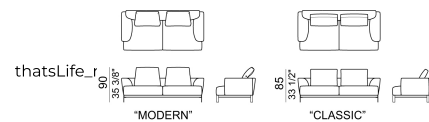

1) Type "Modern" with trapezoidal shape. 2) Type "Classic" with rectangular shape.