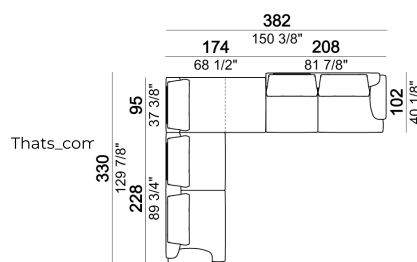

Central unit

Side table

Composition "D" (left unit 208 cm + chaise-longue 128x174 cm with right short arm + 2 back cushions "Modern" 80 cm + 1 back cushion "Modern" 90 cm + 2 backrest rolls + 1 side table seat 571060208 eucalyptus or Zebrano + 1 back table 571060310 eucalyptus or Zebrano)

Right or left unit

Composition "E" (right unit 128 cm + left corner unit 201 cm + central unit 200 cm with left pouf + 1 back cushion "Modern" 70 cm + 3 back cushions "Modern" 90 cm + 3 backrest rolls)

Side table

Pouf

Composition "L" (left unit 228 cm + dormeuse 95x174 cm + right unit 208 cm + 3 back cushions "Modern" 80 cm + 2 back cushions "Modern" 90 cm + 3 backrest rolls).

Composition "F" (right unit 128 cm + left corner unit 201 cm + central unit 200 cm with left pouf + 1 back cushion "Modern" 70 cm + 3 back cushions "Modern" 90 cm + 3 backrest rolls + 1

Composition "Q" (left unit 228 cm + left corner sofa 231 cm + 1 back cushion "Modern" 70 cm + 3 back cushions "Modern" 90 cm + 2 backrest rolls + 1 small table arm 571060208 eucalyptus or Zebrano + 1 back table 571060310 eucalyptus or Zebrano + 1 side table arm 571060412 eucalyptus or Zebrano)