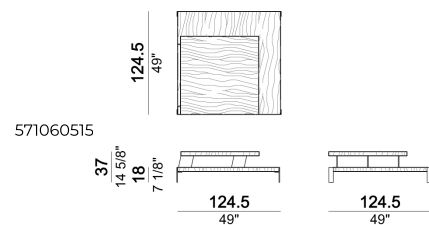

Composition "P" (left unit 228 cm + left corner sofa 231 cm + 1 back cushion "Modern" 70 cm + 3 back cushions "Modern" 90 cm + 2 backrest rolls + 1 side table arm 571060413 eucalyptus or Zebrano + 1 small table arm 571060207 eucalyptus or Zebrano + 1 back table 571060309 eucalyptus or Zebrano)

Side table

Pouf

Composition "L" (left unit 228 cm + dormeuse 95x174 cm + right unit 208 cm + 3 back cushions "Modern" 80 cm + 2 back cushions "Modern" 90 cm + 3 backrest rolls).

Composition "F" (right unit 128 cm + left corner unit 201 cm + central unit 200 cm with left pouf + 1 back cushion "Modern" 70 cm + 3 back cushions "Modern" 90 cm + 3 backrest rolls + 1

Composition "Q" (left unit 228 cm + left corner sofa 231 cm + 1 back cushion "Modern" 70 cm + 3 back cushions "Modern" 90 cm + 2 backrest rolls + 1 small table arm 571060208 eucalyptus or Zebrano + 1 back table 571060310 eucalyptus or Zebrano + 1 side table arm 571060412 eucalyptus or Zebrano)

Dormeuse

1) Type "Modern" with trapezoidal shape. 2) Type "Classic" with rectangular shape.

Coffee table

Back table