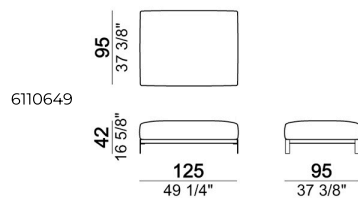

Composition "P" (left unit 228 cm + left corner sofa 231 cm + 1 back cushion "Modern" 70 cm + 3 back cushions "Modern" 90 cm + 2 backrest rolls + 1 side table arm 571060413 eucalyptus or Zebrano + 1 small table arm 571060207 eucalyptus or Zebrano + 1 back table 571060309 eucalyptus or Zebrano)

Central unit

Side table

Composition "D" (left unit 208 cm + chaise-longue 128x174 cm with right short arm + 2 back cushions "Modern" 80 cm + 1 back cushion "Modern" 90 cm + 2 backrest rolls + 1 side table seat 571060208 eucalyptus or Zebrano + 1 back table 571060310 eucalyptus or Zebrano)

Right or left unit

Composition "E" (right unit 128 cm + left corner unit 201 cm + central unit 200 cm with left pouf + 1 back cushion "Modern" 70 cm + 3 back cushions "Modern" 90 cm + 3 backrest rolls)

Side table

Pouf

Composition "L" (left unit 228 cm + dormeuse 95x174 cm + right unit 208 cm + 3 back cushions "Modern" 80 cm + 2 back cushions "Modern" 90 cm + 3 backrest rolls).

Composition "F" (right unit 128 cm + left corner unit 201 cm + central unit 200 cm with left pouf + 1 back cushion "Modern" 70 cm + 3 back cushions "Modern" 90 cm + 3 backrest rolls + 1