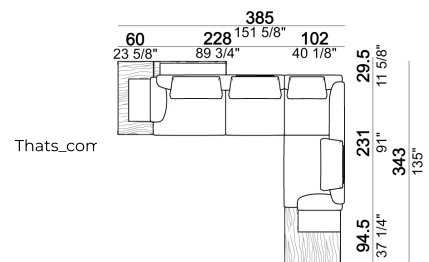

Central unit

Side table

Composition "D" (left unit 208 cm + chaise-longue 128x174 cm with right short arm + 2 back cushions "Modern" 80 cm + 1 back cushion "Modern" 90 cm + 2 backrest rolls + 1 side table seat 571060208 eucalyptus or Zebrano + 1 back table 571060310 eucalyptus or Zebrano)

Right or left unit

Composition "E" (right unit 128 cm + left corner unit 201 cm + central unit 200 cm with left pouf + 1 back cushion "Modern" 70 cm + 3 back cushions "Modern" 90 cm + 3 backrest rolls)

Side table

Pouf

Composition "L" (left unit 228 cm + dormeuse 95x174 cm + right unit 208 cm + 3 back cushions "Modern" 80 cm + 2 back cushions "Modern" 90 cm + 3 backrest rolls).

Composition "F" (right unit 128 cm + left corner unit 201 cm + central unit 200 cm with left pouf + 1 back cushion "Modern" 70 cm + 3 back cushions "Modern" 90 cm + 3 backrest rolls + 1

Composition "Q" (left unit 228 cm + left corner sofa 231 cm + 1 back cushion "Modern" 70 cm + 3 back cushions "Modern" 90 cm + 2 backrest rolls + 1 small table arm 571060208 eucalyptus or Zebrano + 1 back table 571060310 eucalyptus or Zebrano + 1 side table arm 571060412 eucalyptus or Zebrano)