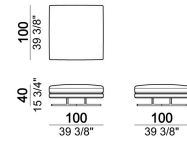

PIPING: available in the colours of the zip samples.

Right or left unit, back cushions 80 cm

6109529

Right or left corner sofa, back cushions 80 cm.

6109507

Composition "C" (left unit 191 cm + pouf 100x100 cm + central unit 180 cm, 4 back cushions 70 cm)

6109505

Chaise-longue with right or left short arm, back cushion 80 cm

6109547

Central unit, back cushions 80 cm

6109512

Central unit, back cushions 100 cm

6109514

Composition "B" (right corner sofa 231 cm + central unit 200 cm with right pouf, 3 back cushions 80 cm)

MossB

Central unit with right or left pouf, back cushion 80 cm

6109518

Right or left corner unit, back cushions 80 cm

6109544

Sofa, back cushions 80 cm

6109504

Central unit, back cushions 90 cm

6109513

Pouf

6109550

Central unit, back cushion 70 cm

6109510

Back cushion

7109557

Right or left unit, back cushion 70 cm