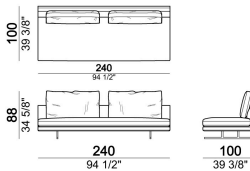

7109555

Armchair, back cushion 70 cm

6109501

Right or left unit, back cushions 100 cm

6109533

Chaise-longue with right or left short arm, back cushion 80 cm

6109535

Sofa, back cushions 90 cm

6109505

Chaise-longue with right or left short arm, back cushion 80 cm

6109547

Central unit, back cushions 80 cm

6109512

Central unit, back cushions 100 cm

6109514

Composition "B" (right corner sofa 231 cm + central unit 200 cm with right pouf, 3 back cushions 80 cm)

MossB

Central unit with right or left pouf, back cushion 80 cm

6109518

Right or left corner unit, back cushions 80 cm

6109544

Sofa, back cushions 80 cm

6109504

Central unit, back cushions 90 cm