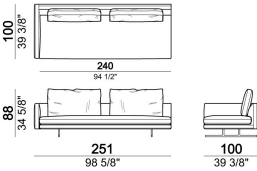

PIPING: available in the colours of the zip samples.

Right or left unit, back cushions 80 cm

6109529

Right or left corner sofa, back cushions 80 cm.

6109507

Composition "C" (left unit 191 cm + pouf 100x100 cm + central unit 180 cm, 4 back cushions 70 cm)

MossC

Central unit, back cushions 70 cm

6109511

Back cushion

7109556

Right or left unit, back cushions 90 cm

6109531

Back cushion

7109555

Armchair, back cushion 70 cm

6109501

Right or left unit, back cushions 100 cm

6109533

Chaise-longue with right or left short arm, back cushion 80 cm

6109535

Sofa, back cushions 90 cm

6109505

Chaise-longue with right or left short arm, back cushion 80 cm

6109547

Central unit, back cushions 80 cm

6109512

Central unit, back cushions 100 cm

6109514

Composition "B" (right corner sofa 231 cm + central unit 200 cm with right pouf, 3 back cushions 80 cm)