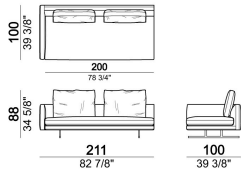

SPRINGING: elastic belts.

SEAT HEIGHT: 40 cm - 44 cm with feet h. 20 cm.

ARM HEIGHT: 62 cm

FEET: metal, finishes black nickel or varnished micaceous brown or oxy grey, h.16 cm.

On request, with an extra charge, feet can be supplied 4 cm higher by using spacers that may be at sight.

PIPING: available in the colours of the zip samples.

Right or left unit, back cushions 80 cm

6109529

Right or left corner sofa, back cushions 80 cm.

6109507

Composition "C" (left unit 191 cm + pouf 100x100 cm + central unit 180 cm, 4 back cushions 70 cm)