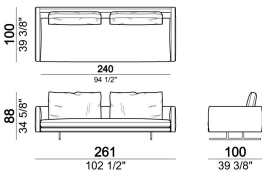

6109513

Pouf

6109550

Central unit, back cushion 70 cm

6109510

Back cushion

7109557

Right or left unit, back cushion 70 cm

6109525

Back cushion

7109558

Composition "D" (left unit 251 cm + chaise-longue with right short arm 118x168 cm)

Dormeuse, back cushion 80 cm

6109540

Composition "A" (left unit 211 cm + chaise-longue 118x168 cm with right short arm, 3 back cushions 80 cm)

MossA

Sofa, back cushions 100 cm

6109506

Right or left unit, back cushions 70 cm

6109527

Unit with right or left pouf, back cushion 80 cm

6109542

Sofa, back cushions 70 cm