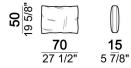

PIPING: available in the colours of the zip samples.

Right or left unit, back cushions 80 cm

6109529

Right or left corner sofa, back cushions 80 cm.

6109507

Composition "C" (left unit 191 cm + pouf 100x100 cm + central unit 180 cm, 4 back cushions 70 cm)

MossC

Central unit, back cushions 70 cm

6109511

Back cushion

7109556

Right or left unit, back cushions 90 cm

6109531

Back cushion

7109555

Armchair, back cushion 70 cm

6109501

Right or left unit, back cushions 100 cm

6109533

Chaise-longue with right or left short arm, back cushion 80 cm

6109535

Sofa, back cushions 90 cm