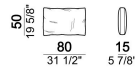

PIPING: available in the colours of the zip samples.

Right or left unit, back cushions 80 cm

6109529

Right or left corner sofa, back cushions 80 cm.

6109507

Composition "C" (left unit 191 cm + pouf 100x100 cm + central unit 180 cm, 4 back cushions 70 cm)

MossC

Central unit, back cushions 70 cm

6109511

Back cushion

7109556

Right or left unit, back cushions 90 cm

6109531

Back cushion

7109555

Armchair, back cushion 70 cm

6109501

Right or left unit, back cushions 100 cm

6109533

Chaise-longue with right or left short arm, back cushion 80 cm

6109535

Sofa, back cushions 90 cm