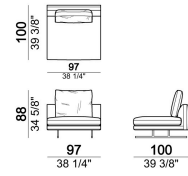

6109505

Chaise-longue with right or left short arm, back cushion 80 cm

6109547

Central unit, back cushions 80 cm

6109512

Central unit, back cushions 100 cm

6109514

Composition "B" (right corner sofa 231 cm + central unit 200 cm with right pouf, 3 back cushions 80 cm)

MossB

Central unit with right or left pouf, back cushion 80 cm

6109518

Right or left corner unit, back cushions 80 cm

6109544

Sofa, back cushions 80 cm

6109504

Central unit, back cushions 90 cm

6109513

Pouf

6109550

Central unit, back cushion 70 cm

6109510

Back cushion

7109557

Right or left unit, back cushion 70 cm

6109525

Back cushion

7109558

Composition "D" (left unit 251 cm + chaise-longue with right short arm 118x168 cm)

Dormeuse, back cushion 80 cm

6109540

Composition "A" (left unit 211 cm + chaise-longue 118x168 cm with right short arm, 3 back cushions 80 cm)