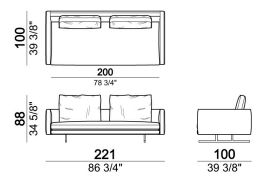

6109505

Chaise-longue with right or left short arm, back cushion 80 cm

6109547

Central unit, back cushions 80 cm

6109512

Central unit, back cushions 100 cm

6109514

Composition "B" (right corner sofa 231 cm + central unit 200 cm with right pouf, 3 back cushions 80 cm)

MossB

Central unit with right or left pouf, back cushion 80 cm

6109518

Right or left corner unit, back cushions 80 cm

6109544

Sofa, back cushions 80 cm

6109504

Central unit, back cushions 90 cm

6109513

Pouf

6109550

Central unit, back cushion 70 cm

6109510

Back cushion

7109557

Right or left unit, back cushion 70 cm