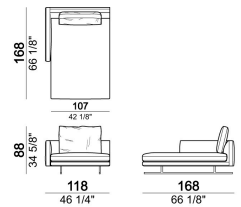

PIPING: available in the colours of the zip samples.

Right or left unit, back cushions 80 cm

6109529

Right or left corner sofa, back cushions 80 cm.

6109507

Composition "C" (left unit 191 cm + pouf 100x100 cm + central unit 180 cm, 4 back cushions 70 cm)

MossC

Central unit, back cushions 70 cm

6109511

Back cushion

7109556

Right or left unit, back cushions 90 cm

6109531

Back cushion

7109555

Armchair, back cushion 70 cm

6109501

Right or left unit, back cushions 100 cm

6109533

Chaise-longue with right or left short arm, back cushion 80 cm

6109535

Sofa, back cushions 90 cm

6109505

Chaise-longue with right or left short arm, back cushion 80 cm

6109547

Central unit, back cushions 80 cm

6109512

Central unit, back cushions 100 cm

6109514

Composition "B" (right corner sofa 231 cm + central unit 200 cm with right pouf, 3 back cushions 80 cm)