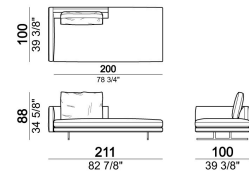

6109525

Back cushion

7109558

Composition "D" (left unit 251 cm + chaise-longue with right short arm 118x168 cm)

Dormeuse, back cushion 80 cm

6109540

Composition "A" (left unit 211 cm + chaise-longue 118x168 cm with right short arm, 3 back cushions 80 cm)

MossA

Sofa, back cushions 100 cm

6109506

Right or left unit, back cushions 70 cm

6109527

Unit with right or left pouf, back cushion 80 cm

6109542

Sofa, back cushions 70 cm