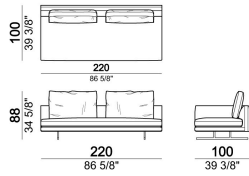

6109505

Chaise-longue with right or left short arm, back cushion 80 cm

6109547

Central unit, back cushions 80 cm

6109512

Central unit, back cushions 100 cm

6109514

Composition "B" (right corner sofa 231 cm + central unit 200 cm with right pouf, 3 back cushions 80 cm)

MossB

Central unit with right or left pouf, back cushion 80 cm

6109518

Right or left corner unit, back cushions 80 cm

6109544

Sofa, back cushions 80 cm

6109504

Central unit, back cushions 90 cm

6109513

Pouf

6109550

Central unit, back cushion 70 cm

6109510

Back cushion

7109557

Right or left unit, back cushion 70 cm