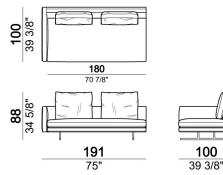

6109525

Back cushion

7109558

Composition "D" (left unit 251 cm + chaise-longue with right short arm 118x168 cm)

Dormeuse, back cushion 80 cm

6109540

Composition "A" (left unit 211 cm + chaise-longue 118x168 cm with right short arm, 3 back cushions 80 cm)

MossA

Sofa, back cushions 100 cm

6109506

Right or left unit, back cushions 70 cm

6109527

Unit with right or left pouf, back cushion 80 cm

6109542

Sofa, back cushions 70 cm