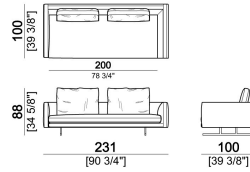

SPRINGING: elastic belts.

SEAT HEIGHT: 40 cm - 44 cm with feet h. 20 cm.

ARM HEIGHT: 62 cm

FEET: metal, finishes black nickel or varnished micaceous brown or oxy grey, h.16 cm.

On request, with an extra charge, feet can be supplied 4 cm higher by using spacers that may be at sight.

PIPING: available in the colours of the zip samples.

Right or left unit, back cushions 80 cm

6109529

Right or left corner sofa, back cushions 80 cm.

6109507

Composition "C" (left unit 191 cm + pouf 100x100 cm + central unit 180 cm, 4 back cushions 70 cm)

MossC

Central unit, back cushions 70 cm

6109511

Back cushion

7109556

Right or left unit, back cushions 90 cm

6109531

Back cushion