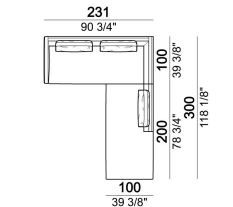

6109505

Chaise-longue with right or left short arm, back cushion 80 cm

6109547

Central unit, back cushions 80 cm

6109512

Central unit, back cushions 100 cm

6109514

Composition "B" (right corner sofa 231 cm + central unit 200 cm with right pouf, 3 back cushions 80 cm)

MossB

Central unit with right or left pouf, back cushion 80 cm

6109518

Right or left corner unit, back cushions 80 cm

6109544

Sofa, back cushions 80 cm

6109504

Central unit, back cushions 90 cm