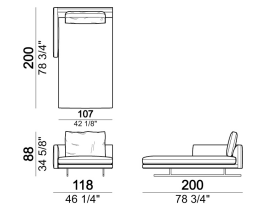

PIPING: available in the colours of the zip samples.

Right or left unit, back cushions 80 cm

6109529

Right or left corner sofa, back cushions 80 cm.

6109507

Composition "C" (left unit 191 cm + pouf 100x100 cm + central unit 180 cm, 4 back cushions 70 cm)

7109555

Armchair, back cushion 70 cm

6109501

Right or left unit, back cushions 100 cm

6109533

Chaise-longue with right or left short arm, back cushion 80 cm

6109535

Sofa, back cushions 90 cm

6109505

Chaise-longue with right or left short arm, back cushion 80 cm

6109547

Central unit, back cushions 80 cm

6109512

Central unit, back cushions 100 cm

6109514

Composition "B" (right corner sofa 231 cm + central unit 200 cm with right pouf, 3 back cushions 80 cm)