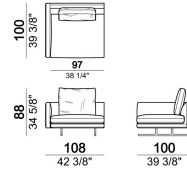

6109505

Chaise-longue with right or left short arm, back cushion 80 cm

6109547

Central unit, back cushions 80 cm

6109512

Central unit, back cushions 100 cm

6109514

Composition "B" (right corner sofa 231 cm + central unit 200 cm with right pouf, 3 back cushions 80 cm)

MossB

Central unit with right or left pouf, back cushion 80 cm

6109518

Right or left corner unit, back cushions 80 cm

6109544

Sofa, back cushions 80 cm

6109504

Central unit, back cushions 90 cm

6109513

Pouf

6109550

Central unit, back cushion 70 cm

6109510

Back cushion

7109557

Right or left unit, back cushion 70 cm

6109525

Back cushion

7109558

Composition "D" (left unit 251 cm + chaise-longue with right short arm 118x168 cm)

Dormeuse, back cushion 80 cm

6109540

Composition "A" (left unit 211 cm + chaise-longue 118x168 cm with right short arm, 3 back cushions 80 cm)