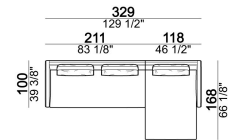

6109525

Back cushion

7109558

Composition "D" (left unit 251 cm + chaise-longue with right short arm 118x168 cm)

Dormeuse, back cushion 80 cm

6109540

Composition "A" (left unit 211 cm + chaise-longue 118x168 cm with right short arm, 3 back cushions 80 cm)

MossA

Sofa, back cushions 100 cm

6109506

Right or left unit, back cushions 70 cm

6109527

Unit with right or left pouf, back cushion 80 cm

6109542

Sofa, back cushions 70 cm