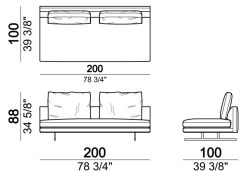

PIPING: available in the colours of the zip samples.

Right or left unit, back cushions 80 cm

6109529

Right or left corner sofa, back cushions 80 cm.

6109507

Composition "C" (left unit 191 cm + pouf 100x100 cm + central unit 180 cm, 4 back cushions 70 cm)

7109555

Armchair, back cushion 70 cm

6109501

Right or left unit, back cushions 100 cm

6109533

Chaise-longue with right or left short arm, back cushion 80 cm

6109535

Sofa, back cushions 90 cm

6109505

Chaise-longue with right or left short arm, back cushion 80 cm

6109547

Central unit, back cushions 80 cm

6109512

Central unit, back cushions 100 cm

6109514

Composition "B" (right corner sofa 231 cm + central unit 200 cm with right pouf, 3 back cushions 80 cm)

MossB

Central unit with right or left pouf, back cushion 80 cm

6109518

Right or left corner unit, back cushions 80 cm

6109544

Sofa, back cushions 80 cm

6109504

Central unit, back cushions 90 cm