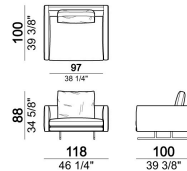

PIPING: available in the colours of the zip samples.

Right or left unit, back cushions 80 cm

6109529

Right or left corner sofa, back cushions 80 cm.

6109507

Composition "C" (left unit 191 cm + pouf 100x100 cm + central unit 180 cm, 4 back cushions 70 cm)

MossC

Central unit, back cushions 70 cm

6109511

Back cushion

7109556

Right or left unit, back cushions 90 cm

6109531

Back cushion

7109555

Armchair, back cushion 70 cm

6109501

Right or left unit, back cushions 100 cm

6109533

Chaise-longue with right or left short arm, back cushion 80 cm

6109535

Sofa, back cushions 90 cm

6109505

Chaise-longue with right or left short arm, back cushion 80 cm

6109547

Central unit, back cushions 80 cm

6109512

Central unit, back cushions 100 cm

6109514

Composition "B" (right corner sofa 231 cm + central unit 200 cm with right pouf, 3 back cushions 80 cm)