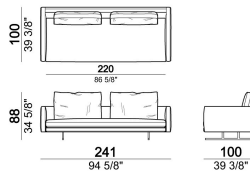

PIPING: available in the colours of the zip samples.

Right or left unit, back cushions 80 cm

6109529

Right or left corner sofa, back cushions 80 cm.

6109507

Composition "C" (left unit 191 cm + pouf 100x100 cm + central unit 180 cm, 4 back cushions 70 cm)

7109555

Armchair, back cushion 70 cm

6109501

Right or left unit, back cushions 100 cm

6109533

Chaise-longue with right or left short arm, back cushion 80 cm

6109535

Sofa, back cushions 90 cm

6109505

Chaise-longue with right or left short arm, back cushion 80 cm

6109547

Central unit, back cushions 80 cm

6109512

Central unit, back cushions 100 cm

6109514

Composition "B" (right corner sofa 231 cm + central unit 200 cm with right pouf, 3 back cushions 80 cm)