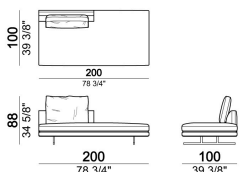

PIPING: available in the colours of the zip samples.

Right or left unit, back cushions 80 cm

6109529

Right or left corner sofa, back cushions 80 cm.

6109507

Composition "C" (left unit 191 cm + pouf 100x100 cm + central unit 180 cm, 4 back cushions 70 cm)

7109555

Armchair, back cushion 70 cm

6109501

Right or left unit, back cushions 100 cm

6109533

Chaise-longue with right or left short arm, back cushion 80 cm

6109535

Sofa, back cushions 90 cm

6109505

Chaise-longue with right or left short arm, back cushion 80 cm

6109547

Central unit, back cushions 80 cm

6109512

Central unit, back cushions 100 cm

6109514

Composition "B" (right corner sofa 231 cm + central unit 200 cm with right pouf, 3 back cushions 80 cm)

MossB

Central unit with right or left pouf, back cushion 80 cm

6109518

Right or left corner unit, back cushions 80 cm

6109544

Sofa, back cushions 80 cm

6109504

Central unit, back cushions 90 cm