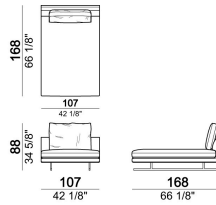

MossB

Central unit with right or left pouf, back cushion 80 cm

6109518

Right or left corner unit, back cushions 80 cm

6109544

Sofa, back cushions 80 cm

6109504

Central unit, back cushions 90 cm

6109513

Pouf

6109550

Central unit, back cushion 70 cm

6109510

Back cushion

7109557

Right or left unit, back cushion 70 cm

6109525

Back cushion

7109558

Composition "D" (left unit 251 cm + chaise-longue with right short arm 118x168 cm)

Dormeuse, back cushion 80 cm

6109540

Composition "A" (left unit 211 cm + chaise-longue 118x168 cm with right short arm, 3 back cushions 80 cm)

MossA

Sofa, back cushions 100 cm

6109506

Right or left unit, back cushions 70 cm

6109527

Unit with right or left pouf, back cushion 80 cm

6109542

Sofa, back cushions 70 cm