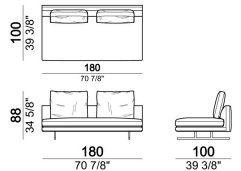

SPRINGING: elastic belts.

SEAT HEIGHT: 40 cm - 44 cm with feet h. 20 cm.

ARM HEIGHT: 62 cm

FEET: metal, finishes black nickel or varnished micaceous brown or oxy grey, h.16 cm.

On request, with an extra charge, feet can be supplied 4 cm higher by using spacers that may be at sight.

PIPING: available in the colours of the zip samples.

Right or left unit, back cushions 80 cm

6109529

Right or left corner sofa, back cushions 80 cm.

6109507

Composition "C" (left unit 191 cm + pouf 100x100 cm + central unit 180 cm, 4 back cushions 70 cm)

MossC

Central unit, back cushions 70 cm

6109511

Back cushion

7109556

Right or left unit, back cushions 90 cm

6109531

Back cushion

6109505

Chaise-longue with right or left short arm, back cushion 80 cm

6109547

Central unit, back cushions 80 cm

6109512

Central unit, back cushions 100 cm

6109514

Composition "B" (right corner sofa 231 cm + central unit 200 cm with right pouf, 3 back cushions 80 cm)