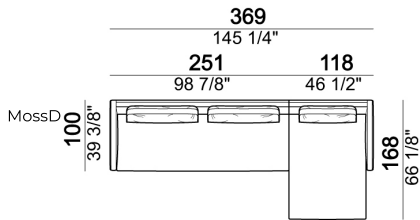

6109525

Back cushion

7109558

Composition "D" (left unit 251 cm + chaise-longue with right short arm 118x168 cm)

Dormeuse, back cushion 80 cm

6109540

Composition "A" (left unit 211 cm + chaise-longue 118x168 cm with right short arm, 3 back cushions 80 cm)

MossA

Sofa, back cushions 100 cm

6109506

Right or left unit, back cushions 70 cm

6109527

Unit with right or left pouf, back cushion 80 cm

6109542

Sofa, back cushions 70 cm