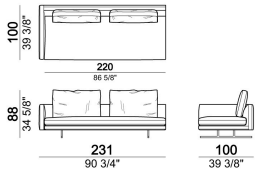

PIPING: available in the colours of the zip samples.

Right or left unit, back cushions 80 cm

6109529

Right or left corner sofa, back cushions 80 cm.

6109507

Composition "C" (left unit 191 cm + pouf 100x100 cm + central unit 180 cm, 4 back cushions 70 cm)

MossC

Central unit, back cushions 70 cm

6109511

Back cushion

7109556

Right or left unit, back cushions 90 cm

6109531

Back cushion

7109555

Armchair, back cushion 70 cm

6109501

Right or left unit, back cushions 100 cm

6109533

Chaise-longue with right or left short arm, back cushion 80 cm

6109535

Sofa, back cushions 90 cm

6109505

Chaise-longue with right or left short arm, back cushion 80 cm

6109547

Central unit, back cushions 80 cm

6109512

Central unit, back cushions 100 cm

6109514

Composition "B" (right corner sofa 231 cm + central unit 200 cm with right pouf, 3 back cushions 80 cm)