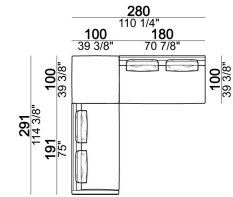

Composition "C" (left unit 191 cm + pouf 100x100 cm + central unit 180 cm, 4 back cushions 70 cm)

MossC