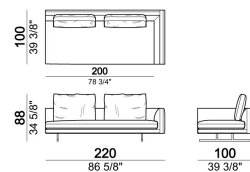

6109505

Chaise-longue with right or left short arm, back cushion 80 cm

6109547

Central unit, back cushions 80 cm

6109512

Central unit, back cushions 100 cm

6109514

Composition "B" (right corner sofa 231 cm + central unit 200 cm with right pouf, 3 back cushions 80 cm)

MossB

Central unit with right or left pouf, back cushion 80 cm

6109518

Right or left corner unit, back cushions 80 cm

6109544

Sofa, back cushions 80 cm

6109504

Central unit, back cushions 90 cm

6109513

Pouf

6109550

Central unit, back cushion 70 cm

6109510

Back cushion

7109557

Right or left unit, back cushion 70 cm