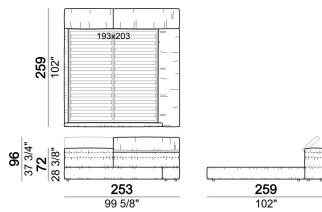

**HEIGHT:** 19 cm (slatted base), 30 cm (bedframe).

**FEET:** plastic, h. 4 cm (bedframe), 18,5 cm (slatted base).

**INTEGRAL HEADBOARD STORAGE BOX:** inner cover in lining.

**ATTENTION:** the cover is not removable. The cover is available only in velvet (our collections "Vellù" and "Vellù pl" or velvet supplied by the client) or leather. Customer own leather: maximum thickness 1,3 mm.

Bed with large headboard

7400415

Bed with right or left large frame

7400406

Bed

7400409

Bed with right or left large frame

7400410