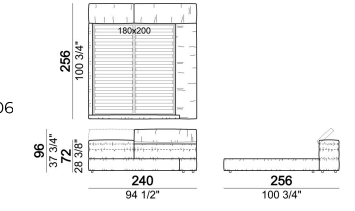

Bed with large headboard

7400406

Bed