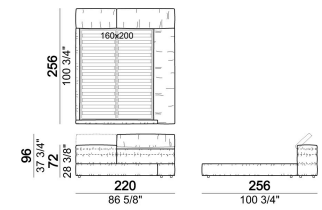

**HEIGHT:** 19 cm (slatted base), 30 cm (bedframe).

**FEET:** plastic, h. 4 cm (bedframe), 18,5 cm (slatted base).

**INTEGRAL HEADBOARD STORAGE BOX:** inner cover in lining.

**ATTENTION:** the cover is not removable. The cover is available only in velvet (our collections "Vellù" and "Vellù pl" or velvet supplied by the client) or leather. Customer own leather: maximum thickness 1,3 mm.

Bed with large headboard

7400414

Bed with right and left large frame

7400408

Bed with right or left large frame

7400402

Bed

7400401