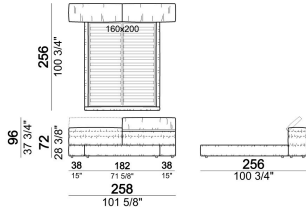

**HEIGHT:** 19 cm (slatted base), 30 cm (bedframe).

**FEET:** plastic, h. 4 cm (bedframe), 18,5 cm (slatted base).

**INTEGRAL HEADBOARD STORAGE BOX:** inner cover in lining.

**ATTENTION:** the cover is not removable. The cover is available only in velvet (our collections "Vellù" and "Vellù pl" or velvet supplied by the client) or leather. Customer own leather: maximum thickness 1,3 mm.

Bed

7400405

Bed with right and left large frame

7400404

Bed with right and left large frame

7400412

Bed with large headboard

7400413

Bed with large headboard

7400415

Bed with right or left large frame

7400406

Bed

7400409

Bed with right or left large frame

7400410