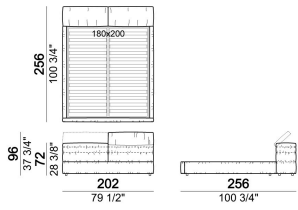

Bed with large headboard

Bed

7400405