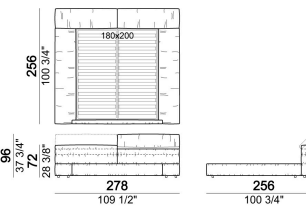

Bed

7400405

7400404

7400412

7400413

7400415

7400406

Bed

7400409

7400410

7400414

7400408

7400402

Bed

7400401