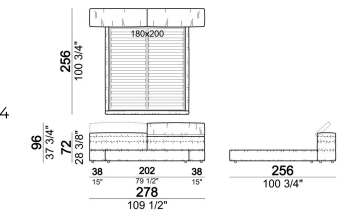

Bed

7400405

7400404

7400412

7400413

7400415

7400406

Bed

7400409

7400410

7400414

7400408

7400402

Bed

7400401