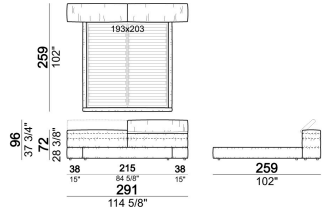

**HEIGHT:** 19 cm (slatted base), 30 cm (bedframe).

**FEET:** plastic, h. 4 cm (bedframe), 18,5 cm (slatted base).

**INTEGRAL HEADBOARD STORAGE BOX:** inner cover in lining.

**ATTENTION:** the cover is not removable. The cover is available only in velvet (our collections "Vellù" and "Vellù pl" or velvet supplied by the client) or leather. Customer own leather: maximum thickness 1,3 mm.

Bed

7400405

Bed with right and left large frame

7400404

Bed with right and left large frame

7400412

Bed with large headboard

7400413

Bed with large headboard

7400415

Bed with right or left large frame

7400406

Bed

7400409

Bed with right or left large frame

7400410