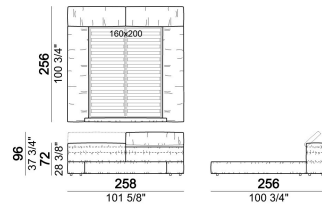

**HEIGHT:** 19 cm (slatted base), 30 cm (bedframe).

**FEET:** plastic, h. 4 cm (bedframe), 18,5 cm (slatted base).

**INTEGRAL HEADBOARD STORAGE BOX:** inner cover in lining.

**ATTENTION:** the cover is not removable. The cover is available only in velvet (our collections "Vellù" and "Vellù pl" or velvet supplied by the client) or leather. Customer own leather: maximum thickness 1,3 mm.

Bed

7400405

Bed with right and left large frame

7400404

Bed with right and left large frame

7400412

Bed with large headboard

7400413