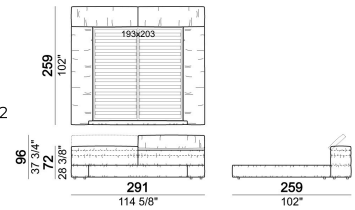

**HEIGHT:** 19 cm (slatted base), 30 cm (bedframe).

**FEET:** plastic, h. 4 cm (bedframe), 18,5 cm (slatted base).

**INTEGRAL HEADBOARD STORAGE BOX:** inner cover in lining.

**ATTENTION:** the cover is not removable. The cover is available only in velvet (our collections "Vellù" and "Vellù pl" or velvet supplied by the client) or leather. Customer own leather: maximum thickness 1,3 mm.

Bed

7400405

Bed with right and left large frame

7400404

Bed with right and left large frame

7400412

Bed with large headboard

7400413