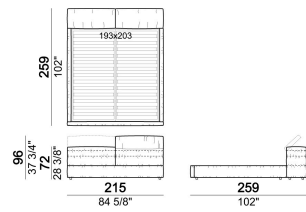

**HEIGHT:** 19 cm (slatted base), 30 cm (bedframe).

**FEET:** plastic, h. 4 cm (bedframe), 18,5 cm (slatted base).

**INTEGRAL HEADBOARD STORAGE BOX:** inner cover in lining.

**ATTENTION:** the cover is not removable. The cover is available only in velvet (our collections "Vellù" and "Vellù pl" or velvet supplied by the client) or leather. Customer own leather: maximum thickness 1,3 mm.

Bed with large headboard

7400415

Bed with right or left large frame

7400406

Bed

7400409

Bed with right or left large frame

7400410