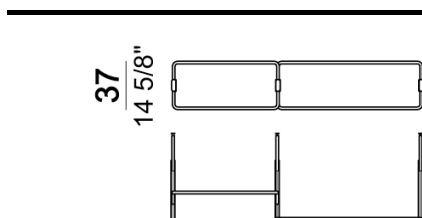

Ceiling bookshelf "4-01C " (4 uprights C + 2 bottom shelves 80T + 12 shelves 80).

Roxanne\_1  
01C

Wall bookshelf "4-01W " (4 uprights W + 2 bottom shelves 80T + 12 shelves 80).

Roxanne\_1  
01W

Single foot, necessary when there is no bottom shelf

Bottom shelf 110 cm

Wall upright W.

Ceiling bookshelf "4-03C " (4 uprights C + 2 bottom shelves 80T + 6 shelves 80 + 4 shelves 110).

Roxanne\_1  
03C

Ceiling bookshelf "3-03C " (3 uprights C + 5 shelves 80 + 3 shelves 110 + 3 feet F).