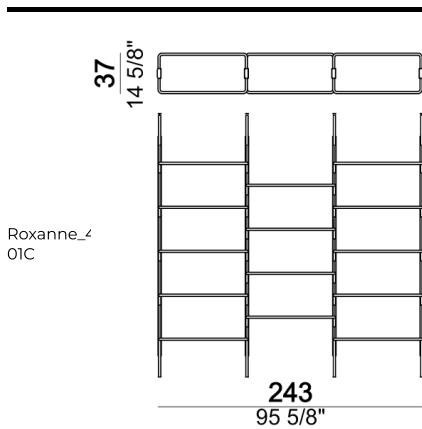

Ceiling bookshelf "3-02C " (3 uprights C + 1 bottom shelf 80T + 3 shelves 80 + 5 shelves 110 + 1 foot F).

Roxanne\_1  
02C

Wall bookshelf "6-01W " (6 uprights W + 3 bottom shelves 80T + 20 shelves 80).

Roxanne\_1  
01W

Ceiling bookshelf "4-01C " (4 uprights C + 2 bottom shelves 80T + 12 shelves 80).

Roxanne\_1  
01C

Wall bookshelf "4-01W " (4 uprights W + 2 bottom shelves 80T + 12 shelves 80).

Roxanne\_1  
01W

Single foot, necessary when there is no bottom shelf