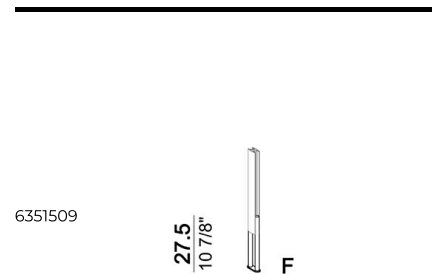

Ceiling bookshelf "3-02C " (3 uprights C + 1 bottom shelf 80T + 3 shelves 80 + 5 shelves 110 + 1 foot F).

Roxanne\_1  
02C

Wall bookshelf "6-01W " (6 uprights W + 3 bottom shelves 80T + 20 shelves 80).

Roxanne\_1  
01W

Ceiling bookshelf "4-01C " (4 uprights C + 2 bottom shelves 80T + 12 shelves 80).

Roxanne\_1  
01C

Wall bookshelf "4-01W " (4 uprights W + 2 bottom shelves 80T + 12 shelves 80).

Roxanne\_1  
01W

Single foot, necessary when there is no bottom shelf

Bottom shelf 110 cm

Wall upright W.

Ceiling bookshelf "4-03C " (4 uprights C + 2 bottom shelves 80T + 6 shelves 80 + 4 shelves 110).

Roxanne\_1  
03C

Ceiling bookshelf "3-03C " (3 uprights C + 5 shelves 80 + 3 shelves 110 + 3 feet F).