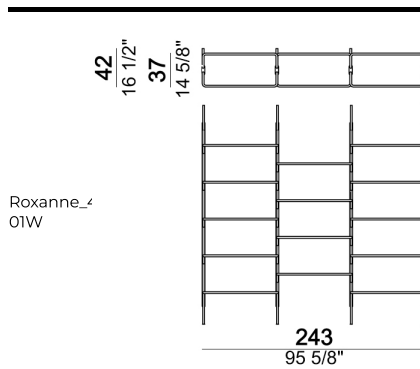

Ceiling bookshelf "3-02C " (3 uprights C + 1 bottom shelf 80T + 3 shelves 80 + 5 shelves 110 + 1 foot F).

Roxanne\_1  
02C

Wall bookshelf "6-01W " (6 uprights W + 3 bottom shelves 80T + 20 shelves 80).

Roxanne\_1  
01W

Ceiling bookshelf "4-01C " (4 uprights C + 2 bottom shelves 80T + 12 shelves 80).

Roxanne\_1  
01C

Wall bookshelf "4-01W " (4 uprights W + 2 bottom shelves 80T + 12 shelves 80).

Roxanne\_1  
01W

Single foot, necessary when there is no bottom shelf