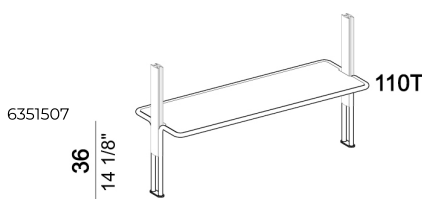

Ceiling bookshelf "3-02C " (3 uprights C + 1 bottom shelf 80T + 3 shelves 80 + 5 shelves 110 + 1 foot F).

Roxanne\_1  
02C

Wall bookshelf "6-01W " (6 uprights W + 3 bottom shelves 80T + 20 shelves 80).

Roxanne\_1  
01W

Ceiling bookshelf "4-01C " (4 uprights C + 2 bottom shelves 80T + 12 shelves 80).

Roxanne\_1  
01C

Wall bookshelf "4-01W " (4 uprights W + 2 bottom shelves 80T + 12 shelves 80).

Roxanne\_1  
01W

Single foot, necessary when there is no bottom shelf

Bottom shelf 110 cm

Wall upright W.

Ceiling bookshelf "4-03C " (4 uprights C + 2 bottom shelves 80T + 6 shelves 80 + 4 shelves 110).

Roxanne\_1  
03C

Ceiling bookshelf "3-03C " (3 uprights C + 5 shelves 80 + 3 shelves 110 + 3 feet F).