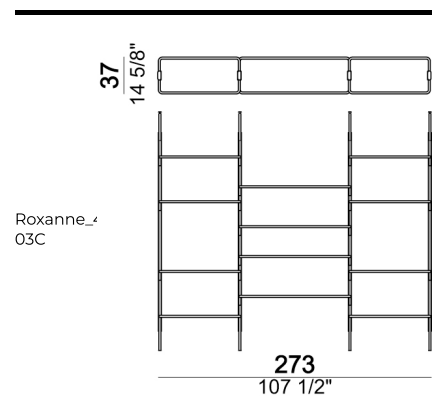

Ceiling bookshelf "3-02C " (3 uprights C + 1 bottom shelf 80T + 3 shelves 80 + 5 shelves 110 + 1 foot F).

Roxanne\_1  
02C

Wall bookshelf "6-01W " (6 uprights W + 3 bottom shelves 80T + 20 shelves 80).

Roxanne\_1  
01W

Ceiling bookshelf "4-01C " (4 uprights C + 2 bottom shelves 80T + 12 shelves 80).

Roxanne\_1  
01C

Wall bookshelf "4-01W " (4 uprights W + 2 bottom shelves 80T + 12 shelves 80).

Roxanne\_1  
01W

Single foot, necessary when there is no bottom shelf

Bottom shelf 110 cm

Wall upright W.

Ceiling bookshelf "4-03C " (4 uprights C + 2 bottom shelves 80T + 6 shelves 80 + 4 shelves 110).

Roxanne\_1  
03C

Ceiling bookshelf "3-03C " (3 uprights C + 5 shelves 80 + 3 shelves 110 + 3 feet F).