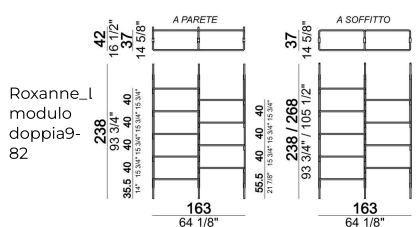

Ceiling bookshelf "3-02C " (3 uprights C + 1 bottom shelf 80T + 3 shelves 80 + 5 shelves 110 + 1 foot F).

Roxanne\_1  
02C

Wall bookshelf "6-01W " (6 uprights W + 3 bottom shelves 80T + 20 shelves 80).

Roxanne\_1  
01W

Ceiling bookshelf "4-01C " (4 uprights C + 2 bottom shelves 80T + 12 shelves 80).

Roxanne\_1  
01C

Wall bookshelf "4-01W " (4 uprights W + 2 bottom shelves 80T + 12 shelves 80).

Roxanne\_1  
01W

Single foot, necessary when there is no bottom shelf

Bottom shelf 110 cm

Wall upright W.

Ceiling bookshelf "4-03C " (4 uprights C + 2 bottom shelves 80T + 6 shelves 80 + 4 shelves 110).

Roxanne\_1  
03C

Ceiling bookshelf "3-03C " (3 uprights C + 5 shelves 80 + 3 shelves 110 + 3 feet F).

Ceiling bookshelf "3-04C " (3 uprights C + 1 bottom shelf 110T + 8 shelves 110 + 1 foot F).