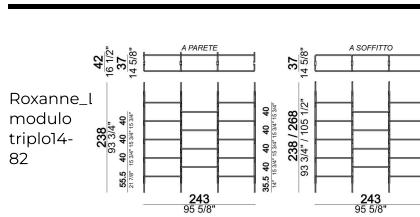

Ceiling bookshelf "3-02C " (3 uprights C + 1 bottom shelf 80T + 3 shelves 80 + 5 shelves 110 + 1 foot F).

Roxanne\_1  
02C

Wall bookshelf "6-01W " (6 uprights W + 3 bottom shelves 80T + 20 shelves 80).

Roxanne\_1  
01W