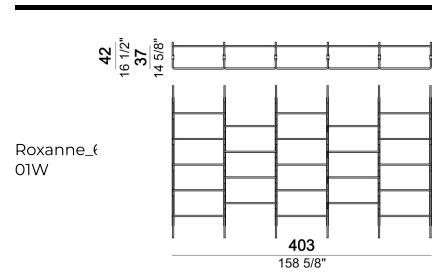

Ceiling bookshelf "3-02C " (3 uprights C + 1 bottom shelf 80T + 3 shelves 80 + 5 shelves 110 + 1 foot F).

Roxanne\_1  
02C

Wall bookshelf "6-01W " (6 uprights W + 3 bottom shelves 80T + 20 shelves 80).

Roxanne\_1  
01W