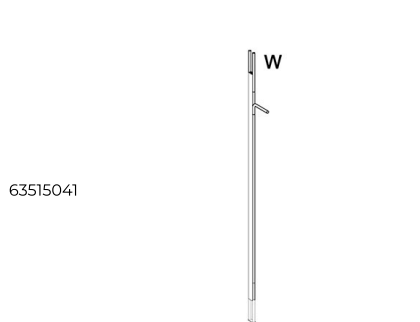

Ceiling bookshelf "3-02C " (3 uprights C + 1 bottom shelf 80T + 3 shelves 80 + 5 shelves 110 + 1 foot F).

Roxanne\_1  
02C

Wall bookshelf "6-01W " (6 uprights W + 3 bottom shelves 80T + 20 shelves 80).

Roxanne\_1  
01W

Ceiling bookshelf "4-01C " (4 uprights C + 2 bottom shelves 80T + 12 shelves 80).

Roxanne\_1  
01C

Wall bookshelf "4-01W " (4 uprights W + 2 bottom shelves 80T + 12 shelves 80).

Roxanne\_1  
01W

Single foot, necessary when there is no bottom shelf

Bottom shelf 110 cm

Wall upright W.

Ceiling bookshelf "4-03C " (4 uprights C + 2 bottom shelves 80T + 6 shelves 80 + 4 shelves 110).

Roxanne\_1  
03C

Ceiling bookshelf "3-03C " (3 uprights C + 5 shelves 80 + 3 shelves 110 + 3 feet F).