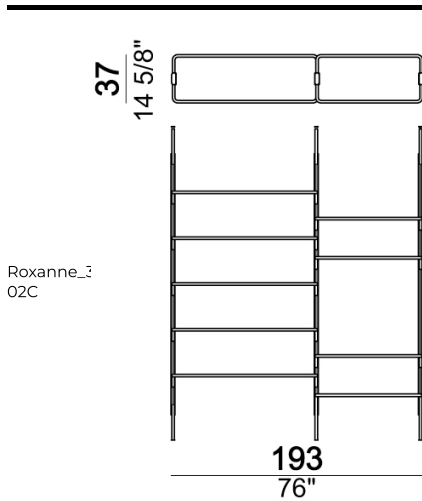

Ceiling bookshelf "3-02C " (3 uprights C + 1 bottom shelf 80T + 3 shelves 80 + 5 shelves 110 + 1 foot F).

Roxanne\_1  
02C

Wall bookshelf "6-01W " (6 uprights W + 3 bottom shelves 80T + 20 shelves 80).

Roxanne\_1  
01W