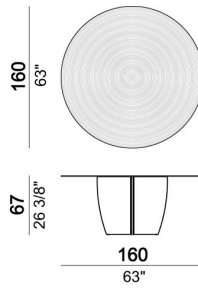

ARKETIPO / INDOOR

TABLE GAMBLER

designed by Lorenzo Remedi 2024

TOP: smoked ribbed glass, underside varnished silver colour "Dark Rib", thickness 10mm.

BASE: metal, finishes: liquid burnished or micaceous brown or oxy grey varnished.

Dining table

5101504

Dining table

5101502

Dining table

5101501

Dining table

5101503