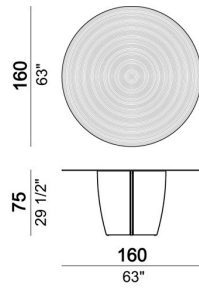

ARKETIPO / INDOOR

TABLE GAMBLER

designed by Lorenzo Remedi 2024

TOP: smoked ribbed glass, underside varnished silver colour "Dark Rib", thickness 10mm.

BASE: metal, finishes: liquid burnished or micaceous brown or oxy grey varnished.

Dining table

5101504

Dining table

5101502

Dining table

5101501

Dining table

5101503