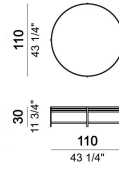

Coffee Table

5700803