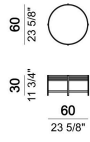

ARKETIPO / INDOOR

COFFEE TABLE ULA

designed by Giannella Ventura 2005

STRUCTURE: polished steel or metal, finishes: titanium or brass.

TOP: grey tempered glass.

Coffee Table

5700801

Coffee Table