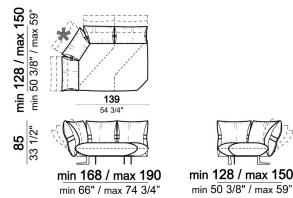

6110027

Chaise-longue with right or left short
arm

6110037

Cushion

7110053

Composition "C" (left unit 186/208 cm +
left unit 287/309 cm with 4 back
cushions and right pouf)

smoothc

Sofa

6110007

Composition "G" (central unit 176 cm +
pouf 112x112 cm + right unit 246/268
cm)

smoothg

Sofa

6110004

Composition "F" (left unit
168/190x128/150 cm + right unit 186/208
cm)

smootha

Central unit

6110022

Right or left unit - depth 128/150 cm

6110033

Sofa

Composition "E" (left unit 186/208 cm + sofa 316/360 cm)

smoothe

Pouf

6110050

Right or left unit

Unit with 4 back cushions and right or left pouf

Composition "B" (right unit 186/208 cm + chaise-longue 128/150x176/198 cm with left short arm)

smoothb