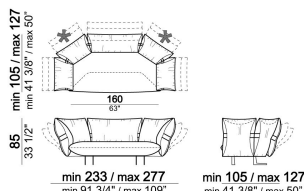

Sofa

6110003