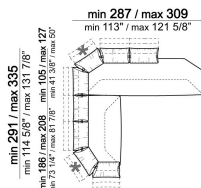

smoothh

Unit with 3 back cushions and right or
left pouf

6110029

Sofa

6110004

Composition "D" (chaise-longue
128/150x168/190 cm with left long arm
+ central unit 176 cm)

smoothh

Right or left unit

6110027

Chaise-longue with right or left short
arm

6110037

Cushion

7110053

Composition "C" (left unit 186/208 cm +
left unit 287/309 cm with 4 back
cushions and right pouf)

smoothc

Sofa

6110007

Composition "G" (central unit 176 cm +
pouf 112x112 cm + right unit 246/268
cm)

smoothg

Sofa

6110004

Composition "F" (left unit
168/190x128/150 cm + right unit 186/208
cm)

smootha

Central unit

6110022

Right or left unit - depth 128/150 cm

6110033

Sofa

Composition "E" (left unit 186/208 cm + sofa 316/360 cm)

smoothe

Pouf

6110050