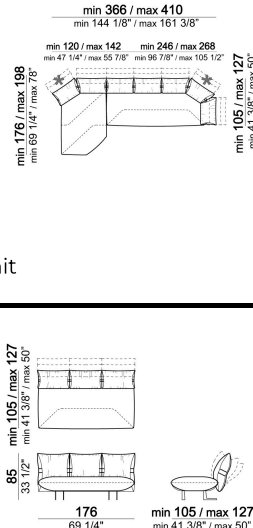

ARM HEIGHT: 68 cm (minimum) - 85 cm (maximum).

FEET: metal, finishes black nickel or titanium or varnished micaceous brown or oxy grey, h.16,5 cm.

On request feet can be supplied 3 cm higher by using spacers that may be at sight, with an extra charge.

6110007

Composition "G" (central unit 176 cm +
pouf 112x112 cm + right unit 246/268
cm)

smoothg

Sofa

6110004

Composition "F" (left unit
168/190x128/150 cm + right unit 186/208
cm)

smootha

Central unit

6110022

Right or left unit - depth 128/150 cm

6110033

Sofa

Composition "E" (left unit 186/208 cm + sofa 316/360 cm)

smoothe

Pouf

6110050

Right or left unit

Unit with 4 back cushions and right or left pouf

Composition "B" (right unit 186/208 cm + chaise-longue 128/150x176/198 cm with left short arm)

smoothb