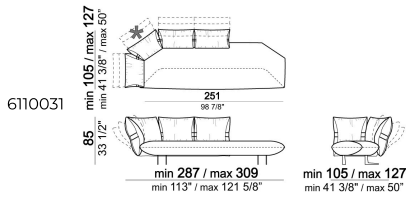

6110007

Composition "G" (central unit 176 cm +
pouf 112x112 cm + right unit 246/268
cm)

smoothg

Sofa

6110004

Composition "F" (left unit
168/190x128/150 cm + right unit 186/208
cm)

smootha

Central unit

6110022

Right or left unit - depth 128/150 cm

6110033

Sofa

Composition "E" (left unit 186/208 cm + sofa 316/360 cm)

smoothe

Pouf

6110050

Central unit

Back cushions marked with (*) are supplied with a mechanism that allows three sitting positions. The other back cushions are supplied with a mechanism that allows four sitting positions.

smoothno

Right or left unit

Unit with 4 back cushions and right or left pouf

Composition "B" (right unit 186/208 cm + chaise-longue 128/150x176/198 cm with left short arm)

smoothb