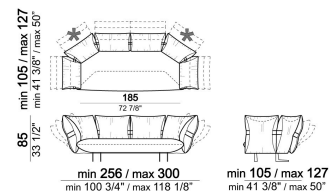

smoothh

Unit with 3 back cushions and right or
left pouf

6110029

Sofa

6110004

Composition "D" (chaise-longue
128/150x168/190 cm with left long arm
+ central unit 176 cm)

smoothh

Right or left unit

6110027

Chaise-longue with right or left short
arm

6110037

Cushion

7110053

Composition "C" (left unit 186/208 cm +
left unit 287/309 cm with 4 back
cushions and right pouf)

smoothc

Sofa

6110007

Composition "G" (central unit 176 cm +
pouf 112x112 cm + right unit 246/268
cm)

smoothg

Sofa

6110004

Composition "F" (left unit
168/190x128/150 cm + right unit 186/208
cm)

smootha

Central unit

Right or left unit

Unit with 4 back cushions and right or left pouf

Composition "B" (right unit 186/208 cm + chaise-longue 128/150x176/198 cm with left short arm)

smoothb