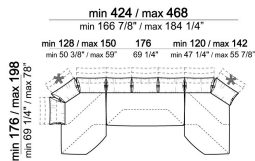

ARM HEIGHT: 68 cm (minimum) - 85 cm (maximum).

FEET: metal, finishes black nickel or titanium or varnished micaceous brown or oxy grey, h.16,5 cm.

On request feet can be supplied 3 cm higher by using spacers that may be at sight, with an extra charge.

smoothh

Unit with 3 back cushions and right or
left pouf

6110029

Sofa

6110004

Composition "D" (chaise-longue
128/150x168/190 cm with left long arm
+ central unit 176 cm)

smoothh

Right or left unit

6110007

Composition "G" (central unit 176 cm +
pouf 112x112 cm + right unit 246/268
cm)

smoothg

Sofa

6110004

Composition "F" (left unit
168/190x128/150 cm + right unit 186/208
cm)

smootha

Central unit

Right or left unit

Unit with 4 back cushions and right or left pouf

Composition "B" (right unit 186/208 cm + chaise-longue 128/150x176/198 cm with left short arm)

smoothb