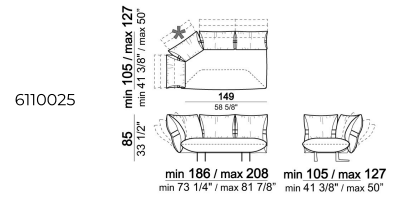

6110007

Composition "G" (central unit 176 cm +
pouf 112x112 cm + right unit 246/268
cm)

smoothg

Sofa

6110004

Composition "F" (left unit
168/190x128/150 cm + right unit 186/208
cm)

smootha

Central unit

6110022

Right or left unit - depth 128/150 cm

6110033

Sofa

Composition "E" (left unit 186/208 cm + sofa 316/360 cm)

smoothe

Pouf

6110050

Central unit

Back cushions marked with (*) are supplied with a mechanism that allows three sitting positions. The other back cushions are supplied with a mechanism that allows four sitting positions.

smoothno

Right or left unit

Unit with 4 back cushions and right or left pouf

Composition "B" (right unit 186/208 cm + chaise-longue 128/150x176/198 cm with left short arm)

smoothb