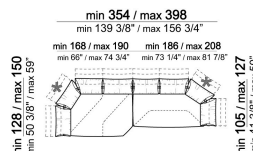

6110007

Composition "G" (central unit 176 cm +
pouf 112x112 cm + right unit 246/268
cm)

smoothg

Sofa

6110004

Composition "F" (left unit
168/190x128/150 cm + right unit 186/208
cm)

smootha

Central unit

6110022

Right or left unit - depth 128/150 cm

6110033

Sofa

Composition "E" (left unit 186/208 cm + sofa 316/360 cm)

smoothe

Pouf

6110050