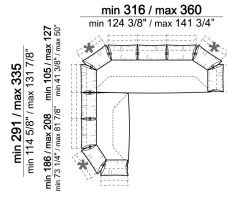

6110027

Chaise-longue with right or left short
arm

6110037

Cushion

7110053

Composition "C" (left unit 186/208 cm +
left unit 287/309 cm with 4 back
cushions and right pouf)

smoothc

Sofa

6110007

Composition "G" (central unit 176 cm +
pouf 112x112 cm + right unit 246/268
cm)

smoothg

Sofa

6110004

Composition "F" (left unit
168/190x128/150 cm + right unit 186/208
cm)

smootha

Central unit

6110022

Right or left unit - depth 128/150 cm

6110033

Sofa

Composition "E" (left unit 186/208 cm + sofa 316/360 cm)

smoothe

Pouf

6110050

Right or left unit

Unit with 4 back cushions and right or left pouf

Composition "B" (right unit 186/208 cm + chaise-longue 128/150x176/198 cm with left short arm)

smoothb