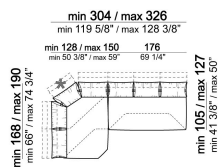

ARM HEIGHT: 68 cm (minimum) - 85 cm (maximum).

FEET: metal, finishes black nickel or titanium or varnished micaceous brown or oxy grey, h.16,5 cm.

On request feet can be supplied 3 cm higher by using spacers that may be at sight, with an extra charge.

smoothh

Unit with 3 back cushions and right or
left pouf

6110029

Sofa

6110004

Composition "D" (chaise-longue
128/150x168/190 cm with left long arm
+ central unit 176 cm)

smoothh

Right or left unit

6110027

Chaise-longue with right or left short
arm

6110037

Cushion

7110053

Composition "C" (left unit 186/208 cm +
left unit 287/309 cm with 4 back
cushions and right pouf)

smoothc

Sofa

6110007

Composition "G" (central unit 176 cm +
pouf 112x112 cm + right unit 246/268
cm)

smoothg

Sofa

6110004

Composition "F" (left unit
168/190x128/150 cm + right unit 186/208
cm)

smootha

Central unit