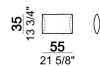

smoothh

Unit with 3 back cushions and right or
left pouf

6110029

Sofa

6110004

Composition "D" (chaise-longue
128/150x168/190 cm with left long arm
+ central unit 176 cm)

smoothh

Right or left unit

6110027

Chaise-longue with right or left short
arm

6110037

Cushion

7110053

Composition "C" (left unit 186/208 cm +
left unit 287/309 cm with 4 back
cushions and right pouf)

smoothc

Sofa

6110007

Composition "G" (central unit 176 cm +
pouf 112x112 cm + right unit 246/268
cm)

smoothg

Sofa

6110004

Composition "F" (left unit
168/190x128/150 cm + right unit 186/208
cm)

smootha

Central unit