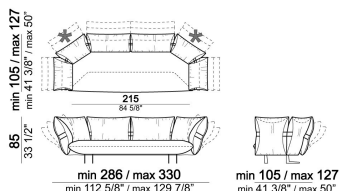

6110027

Chaise-longue with right or left short
arm

6110037

Cushion

7110053

Composition "C" (left unit 186/208 cm +
left unit 287/309 cm with 4 back
cushions and right pouf)

smoothc

Sofa

6110003

Chaise-longue with right or left short
arm

6110039

Dormeuse right or left

6110035

Sofa

6110005

Sofa

6110007

Composition "G" (central unit 176 cm +
pouf 112x112 cm + right unit 246/268
cm)

smoothg

Sofa

6110004

Composition "F" (left unit
168/190x128/150 cm + right unit 186/208
cm)

smootha

Central unit

6110022

Right or left unit - depth 128/150 cm

6110033

Sofa

Composition "E" (left unit 186/208 cm + sofa 316/360 cm)

smoothe

Pouf

6110050