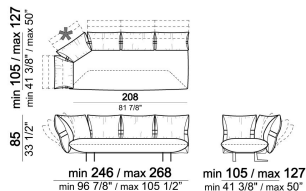

smoothh

Unit with 3 back cushions and right or
left pouf

6110029

Sofa

6110004

Composition "D" (chaise-longue
128/150x168/190 cm with left long arm
+ central unit 176 cm)

smoothh

Right or left unit

6110027

Chaise-longue with right or left short
arm

6110037

Cushion

7110053

Composition "C" (left unit 186/208 cm +
left unit 287/309 cm with 4 back
cushions and right pouf)

smoothc

Sofa

6110007

Composition "G" (central unit 176 cm +
pouf 112x112 cm + right unit 246/268
cm)

smoothg

Sofa

6110004

Composition "F" (left unit
168/190x128/150 cm + right unit 186/208
cm)

smootha

Central unit

Right or left unit

Unit with 4 back cushions and right or left pouf

Composition "B" (right unit 186/208 cm + chaise-longue 128/150x176/198 cm with left short arm)

smoothb