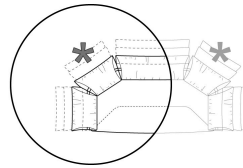

6110007

Composition "G" (central unit 176 cm +
pouf 112x112 cm + right unit 246/268
cm)

smoothg

Sofa

6110004

Composition "F" (left unit
168/190x128/150 cm + right unit 186/208
cm)

smootha

Central unit

6110022

Right or left unit - depth 128/150 cm

6110033

Sofa

Composition "E" (left unit 186/208 cm + sofa 316/360 cm)

smoothe

Pouf

6110050

Central unit

Back cushions marked with (*) are supplied with a mechanism that allows three sitting positions. The other back cushions are supplied with a mechanism that allows four sitting positions.

smoothno