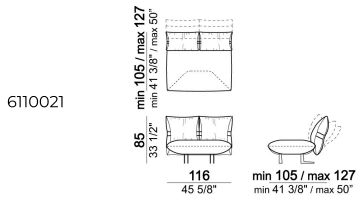

6110007

Composition "G" (central unit 176 cm +
pouf 112x112 cm + right unit 246/268
cm)

smoothg

Sofa

6110004

Composition "F" (left unit
168/190x128/150 cm + right unit 186/208
cm)

smootha

Central unit

6110022

Right or left unit - depth 128/150 cm

6110033

Sofa

Composition "E" (left unit 186/208 cm + sofa 316/360 cm)

smoothe

Pouf

6110050

Central unit

Back cushions marked with (*) are supplied with a mechanism that allows three sitting positions. The other back cushions are supplied with a mechanism that allows four sitting positions.

smoothno

Right or left unit

Unit with 4 back cushions and right or left pouf

Composition "B" (right unit 186/208 cm + chaise-longue 128/150x176/198 cm with left short arm)

smoothb