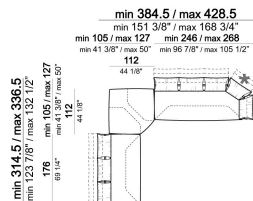

smoothh

Unit with 3 back cushions and right or
left pouf

6110029

Sofa

6110004

Composition "D" (chaise-longue
128/150x168/190 cm with left long arm
+ central unit 176 cm)

smoothh

Right or left unit

6110027

Chaise-longue with right or left short
arm

6110037

Cushion

7110053

Composition "C" (left unit 186/208 cm +
left unit 287/309 cm with 4 back
cushions and right pouf)

smoothc

Sofa

6110007

Composition "G" (central unit 176 cm +
pouf 112x112 cm + right unit 246/268
cm)

smoothg

Sofa

6110004

Composition "F" (left unit
168/190x128/150 cm + right unit 186/208
cm)

smootha

Central unit

6110022

Right or left unit - depth 128/150 cm

6110033

Sofa

Composition "E" (left unit 186/208 cm + sofa 316/360 cm)

smoothe

Pouf

6110050