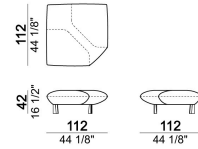

6110027

Chaise-longue with right or left short
arm

6110037

Cushion

7110053

Composition "C" (left unit 186/208 cm +
left unit 287/309 cm with 4 back
cushions and right pouf)

smoothc

Sofa

6110007

Composition "G" (central unit 176 cm +
pouf 112x112 cm + right unit 246/268
cm)

smoothg

Sofa

6110004

Composition "F" (left unit
168/190x128/150 cm + right unit 186/208
cm)

smootha

Central unit

6110022

Right or left unit - depth 128/150 cm

6110033

Sofa

Composition "E" (left unit 186/208 cm + sofa 316/360 cm)

smoothe

Pouf

6110050

Right or left unit

Unit with 4 back cushions and right or left pouf

Composition "B" (right unit 186/208 cm + chaise-longue 128/150x176/198 cm with left short arm)

smoothb