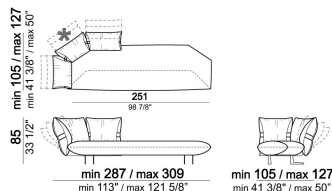

smoothh

Unit with 3 back cushions and right or
left pouf

6110029

Sofa

6110004

Composition "D" (chaise-longue
128/150x168/190 cm with left long arm
+ central unit 176 cm)

smoothh

Right or left unit

6110027

Chaise-longue with right or left short
arm

6110037

Cushion

7110053

Composition "C" (left unit 186/208 cm +
left unit 287/309 cm with 4 back
cushions and right pouf)

smoothc

Sofa

6110007

Composition "G" (central unit 176 cm +
pouf 112x112 cm + right unit 246/268
cm)

smoothg

Sofa

6110004

Composition "F" (left unit
168/190x128/150 cm + right unit 186/208
cm)

smootha

Central unit

Right or left unit

Unit with 4 back cushions and right or left pouf

Composition "B" (right unit 186/208 cm + chaise-longue 128/150x176/198 cm with left short arm)

smoothb