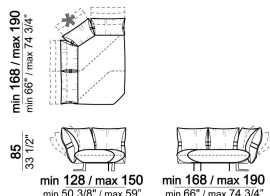

Chaise-longue with right or left short
arm

6110039