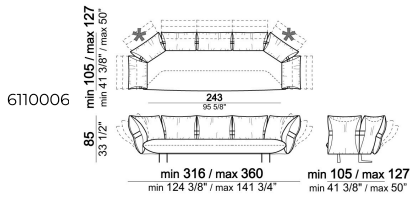

6110007

Composition "G" (central unit 176 cm +
pouf 112x112 cm + right unit 246/268
cm)

smoothg

Sofa

6110004

Composition "F" (left unit
168/190x128/150 cm + right unit 186/208
cm)

smootha

Central unit

6110022

Right or left unit - depth 128/150 cm

6110033

Sofa

Composition "E" (left unit 186/208 cm + sofa 316/360 cm)

smoothe

Pouf

6110050

Central unit

Back cushions marked with (*) are supplied with a mechanism that allows three sitting positions. The other back cushions are supplied with a mechanism that allows four sitting positions.

smoothno

Right or left unit

Unit with 4 back cushions and right or left pouf

Composition "B" (right unit 186/208 cm + chaise-longue 128/150x176/198 cm with left short arm)

smoothb