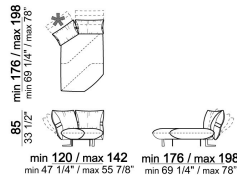

6110027

Chaise-longue with right or left short
arm

6110037

Cushion

7110053

Composition "C" (left unit 186/208 cm +
left unit 287/309 cm with 4 back
cushions and right pouf)

smoothc

Sofa

6110003

Chaise-longue with right or left short
arm

6110039

Dormeuse right or left

6110035

Sofa

6110005

Sofa

6110007

Composition "G" (central unit 176 cm +
pouf 112x112 cm + right unit 246/268
cm)

smoothg

Sofa

6110004

Composition "F" (left unit
168/190x128/150 cm + right unit 186/208
cm)

smootha

Central unit

6110022

Right or left unit - depth 128/150 cm

6110033

Sofa

Composition "E" (left unit 186/208 cm + sofa 316/360 cm)

smoothe

Pouf

6110050