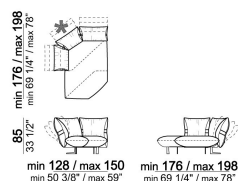

smoothh

Unit with 3 back cushions and right or
left pouf

6110029

Sofa

6110004

Composition "D" (chaise-longue
128/150x168/190 cm with left long arm
+ central unit 176 cm)

smoothh

Right or left unit

6110027

Chaise-longue with right or left short
arm

6110037

Cushion

7110053

Composition "C" (left unit 186/208 cm +
left unit 287/309 cm with 4 back
cushions and right pouf)

smoothc

Sofa

6110007

Composition "G" (central unit 176 cm +
pouf 112x112 cm + right unit 246/268
cm)

smoothg

Sofa

6110004

Composition "F" (left unit
168/190x128/150 cm + right unit 186/208
cm)

smootha

Central unit

6110022

Right or left unit - depth 128/150 cm

6110033

Sofa

Composition "E" (left unit 186/208 cm + sofa 316/360 cm)

smoothe

Pouf

6110050