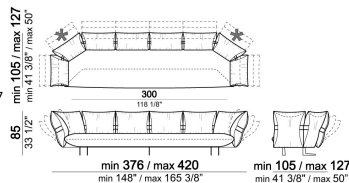

6110027

Chaise-longue with right or left short
arm

6110037

Cushion

7110053

Composition "C" (left unit 186/208 cm +
left unit 287/309 cm with 4 back
cushions and right pouf)

smoothc

Sofa

6110003

Chaise-longue with right or left short
arm

6110039

Dormeuse right or left

6110035

Sofa

6110005

Sofa

6110007

Composition "G" (central unit 176 cm +
pouf 112x112 cm + right unit 246/268
cm)

smoothg

Sofa

6110004

Composition "F" (left unit
168/190x128/150 cm + right unit 186/208
cm)

smootha

Central unit

6110022

Right or left unit - depth 128/150 cm

6110033

Sofa

Composition "E" (left unit 186/208 cm + sofa 316/360 cm)

smoothe

Pouf

6110050