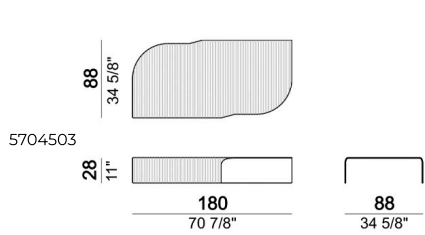

ARKETIPO / INDOOR

COFFEE TABLE BLACKJOY

designed by Lorenzo Remedi 2024

STRUCTURE: smoked curved ribbed glass, underside varnished silver colour "Dark Rib", thickness 12 mm.

Coffee Table

Coffee Table

Coffee Table