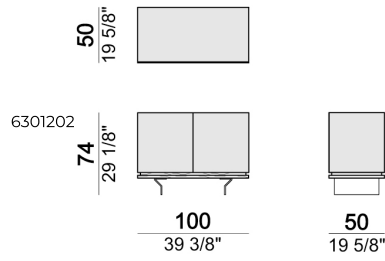

ARKETIPO / INDOOR

SIDEBOARD BROOKLYN

designed by Gino Carollo 2021

BASE: metal, finishes: black nickel or varnished micaceous brown or oxy grey.

STRUCTURE: one storage unit with 3 drawers and 1 door in MDF veneered eucalyptus or Zebrano; one storage unit with 2 doors and 1 inner shelf in smoked glass.

ATTENTION: the glass storage unit can be placed on the right- or on the left-hand side.

Sideboard in wood and glass

Sideboard in glass with wooden base

Sideboard in wood