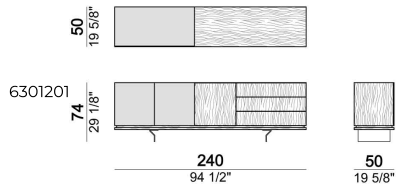

ARKETIPO / INDOOR

SIDEBOARD BROOKLYN

designed by Gino Carollo 2021

BASE: metal, finishes: black nickel or varnished micaceous brown or oxy grey.

STRUCTURE: one storage unit with 3 drawers and 1 door in MDF veneered eucalyptus or Zebrano; one storage unit with 2 doors and 1 inner shelf in smoked glass.

ATTENTION: the glass storage unit can be placed on the right- or on the left-hand side.

Sideboard in wood and glass

Sideboard in glass with wooden base

Sideboard in wood