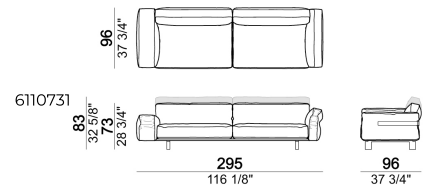

ARM UPHOLSTERY: 100% white Gabardine 30/20 cotton cover, filling with 65% goose feathers and 35% duck feathers. Inner core in expanded polyurethane (T21N) and memory foam.

SEAT HEIGHT: 44 cm

ARM HEIGHT: 65 cm (SLIM); 59 cm (LARGE)

Sofa COMBO, 2 seats 80 cm

Pouf

Sofa SLIM

Sofa COMBO, 2 seats 100 cm

Sofa SLIM

Sofa SLIM

Sofa COMBO, 2 seats 100 cm

Sofa LARGE

Sofa COMBO, 2 seats 80 cm

Sofa LARGE

Sofa COMBO, 2 seats 120 cm

Sofa COMBO, 2 seats 120 cm

Pouf

Sofa LARGE