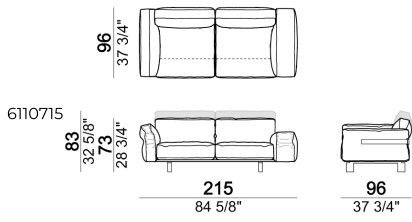

ARM UPHOLSTERY: 100% white Gabardine 30/20 cotton cover, filling with 65% goose feathers and 35% duck feathers. Inner core in expanded polyurethane (T21N) and memory foam.

SEAT HEIGHT: 44 cm

ARM HEIGHT: 65 cm (SLIM); 59 cm (LARGE)

Sofa COMBO, 2 seats 80 cm

Pouf

Sofa SLIM

Sofa COMBO, 2 seats 100 cm

Sofa SLIM

Sofa SLIM

Sofa COMBO, 2 seats 100 cm

Sofa LARGE

Sofa COMBO, 2 seats 80 cm

Sofa LARGE

Sofa COMBO, 2 seats 120 cm

Sofa COMBO, 2 seats 120 cm

Pouf

Sofa LARGE