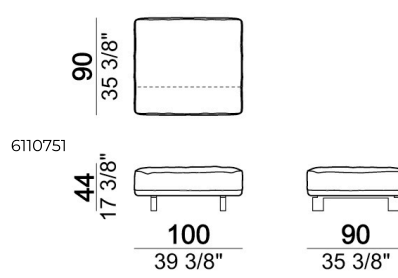

ARM UPHOLSTERY: 100% white Gabardine 30/20 cotton cover, filling with 65% goose feathers and 35% duck feathers. Inner core in expanded polyurethane (T21N) and memory foam.

SEAT HEIGHT: 44 cm

ARM HEIGHT: 65 cm (SLIM); 59 cm (LARGE)

Sofa COMBO, 2 seats 80 cm

Pouf

Sofa SLIM

Sofa COMBO, 2 seats 100 cm

Sofa SLIM

Sofa SLIM

Sofa COMBO, 2 seats 100 cm

Sofa LARGE

Sofa COMBO, 2 seats 80 cm

Sofa LARGE

Sofa COMBO, 2 seats 120 cm

Sofa COMBO, 2 seats 120 cm

Pouf

Sofa LARGE