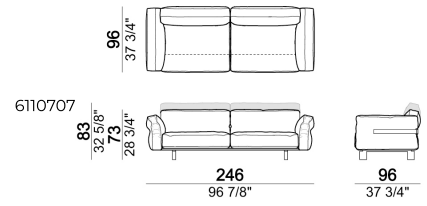

ARM UPHOLSTERY: 100% white Gabardine 30/20 cotton cover, filling with 65% goose feathers and 35% duck feathers. Inner core in expanded polyurethane (T21N) and memory foam.

SEAT HEIGHT: 44 cm

ARM HEIGHT: 65 cm (SLIM); 59 cm (LARGE)

BELT: grey or brown leatherette or in leather Pelle Leonardo, Dirt and Tribe with extra charge.

BELT LOOP: chromed metal.

FEET: metal, finishes: black nickel or varnished micaceous brown or oxy grey, h. 14 cm

Sofa COMBO, 2 seats 80 cm

Pouf

Sofa SLIM

Sofa COMBO, 2 seats 100 cm

Sofa SLIM

Sofa SLIM

Sofa COMBO, 2 seats 100 cm

Sofa LARGE

Sofa COMBO, 2 seats 80 cm

Sofa LARGE

Sofa COMBO, 2 seats 120 cm

Sofa COMBO, 2 seats 120 cm

Pouf

Sofa LARGE