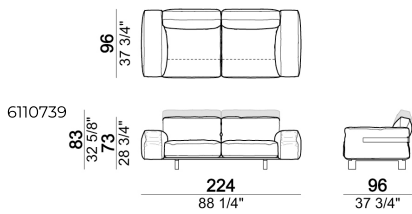

ARM UPHOLSTERY: 100% white Gabardine 30/20 cotton cover, filling with 65% goose feathers and 35% duck feathers. Inner core in expanded polyurethane (T21N) and memory foam.

SEAT HEIGHT: 44 cm

ARM HEIGHT: 65 cm (SLIM); 59 cm (LARGE)

Sofa COMBO, 2 seats 80 cm

Pouf

Sofa SLIM

Sofa COMBO, 2 seats 100 cm

Sofa SLIM

Sofa SLIM

Sofa COMBO, 2 seats 100 cm

Sofa LARGE

Sofa COMBO, 2 seats 80 cm

Sofa LARGE

Sofa COMBO, 2 seats 120 cm

Sofa COMBO, 2 seats 120 cm

Pouf

Sofa LARGE