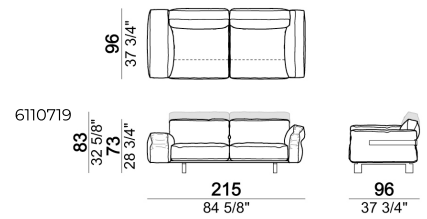

ARM UPHOLSTERY: 100% white Gabardine 30/20 cotton cover, filling with 65% goose feathers and 35% duck feathers. Inner core in expanded polyurethane (T21N) and memory foam.

SEAT HEIGHT: 44 cm

ARM HEIGHT: 65 cm (SLIM); 59 cm (LARGE)

Sofa COMBO, 2 seats 80 cm

Pouf

Sofa SLIM

Sofa COMBO, 2 seats 100 cm

Sofa SLIM

Sofa SLIM

Sofa COMBO, 2 seats 100 cm

Sofa LARGE

Sofa COMBO, 2 seats 80 cm

Sofa LARGE

Sofa COMBO, 2 seats 120 cm

Sofa COMBO, 2 seats 120 cm

Pouf

Sofa LARGE