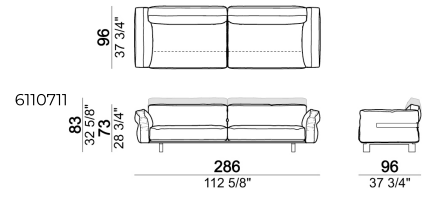

ARM UPHOLSTERY: 100% white Gabardine 30/20 cotton cover, filling with 65% goose feathers and 35% duck feathers. Inner core in expanded polyurethane (T21N) and memory foam.

SEAT HEIGHT: 44 cm

ARM HEIGHT: 65 cm (SLIM); 59 cm (LARGE)

Sofa COMBO, 2 seats 80 cm

Pouf

Sofa SLIM

Sofa COMBO, 2 seats 100 cm

Sofa SLIM

Sofa SLIM

Sofa COMBO, 2 seats 100 cm

Sofa LARGE

Sofa COMBO, 2 seats 80 cm

Sofa LARGE

Sofa COMBO, 2 seats 120 cm

Sofa COMBO, 2 seats 120 cm

Pouf

Sofa LARGE