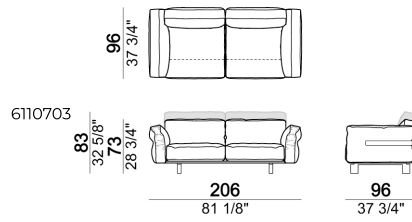

ARM UPHOLSTERY: 100% white Gabardine 30/20 cotton cover, filling with 65% goose feathers and 35% duck feathers. Inner core in expanded polyurethane (T21N) and memory foam.

SEAT HEIGHT: 44 cm

ARM HEIGHT: 65 cm (SLIM); 59 cm (LARGE)

Sofa COMBO, 2 seats 80 cm

Pouf

Sofa SLIM

Sofa COMBO, 2 seats 100 cm

Sofa SLIM

Sofa SLIM

Sofa COMBO, 2 seats 100 cm

Sofa LARGE

Sofa COMBO, 2 seats 80 cm

Sofa LARGE

Sofa COMBO, 2 seats 120 cm

Sofa COMBO, 2 seats 120 cm

Pouf

Sofa LARGE