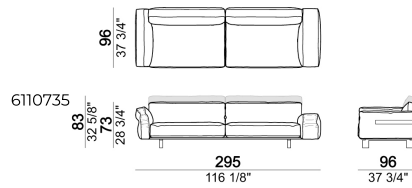

ARM UPHOLSTERY: 100% white Gabardine 30/20 cotton cover, filling with 65% goose feathers and 35% duck feathers. Inner core in expanded polyurethane (T21N) and memory foam.

SEAT HEIGHT: 44 cm

ARM HEIGHT: 65 cm (SLIM); 59 cm (LARGE)

Sofa COMBO, 2 seats 80 cm

Pouf

Sofa SLIM

Sofa COMBO, 2 seats 100 cm

Sofa SLIM

Sofa SLIM

Sofa COMBO, 2 seats 100 cm

Sofa LARGE

Sofa COMBO, 2 seats 80 cm

Sofa LARGE

Sofa COMBO, 2 seats 120 cm

Sofa COMBO, 2 seats 120 cm

Pouf

Sofa LARGE