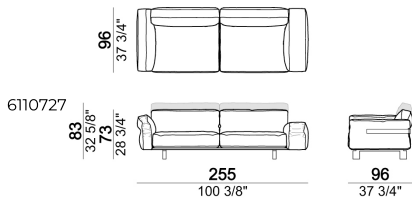

ARM UPHOLSTERY: 100% white Gabardine 30/20 cotton cover, filling with 65% goose feathers and 35% duck feathers. Inner core in expanded polyurethane (T21N) and memory foam.

SEAT HEIGHT: 44 cm

ARM HEIGHT: 65 cm (SLIM); 59 cm (LARGE)

Sofa COMBO, 2 seats 80 cm

Pouf

Sofa SLIM

Sofa COMBO, 2 seats 100 cm

Sofa SLIM

Sofa SLIM

Sofa COMBO, 2 seats 100 cm

Sofa LARGE

Sofa COMBO, 2 seats 80 cm

Sofa LARGE

Sofa COMBO, 2 seats 120 cm

Sofa COMBO, 2 seats 120 cm

Pouf

Sofa LARGE