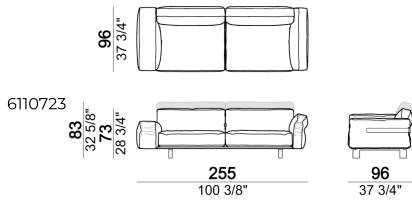

ARM UPHOLSTERY: 100% white Gabardine 30/20 cotton cover, filling with 65% goose feathers and 35% duck feathers. Inner core in expanded polyurethane (T21N) and memory foam.

SEAT HEIGHT: 44 cm

ARM HEIGHT: 65 cm (SLIM); 59 cm (LARGE)

Sofa COMBO, 2 seats 80 cm

Pouf

Sofa SLIM

Sofa COMBO, 2 seats 100 cm

Sofa SLIM

Sofa SLIM

Sofa COMBO, 2 seats 100 cm

Sofa LARGE

Sofa COMBO, 2 seats 80 cm

Sofa LARGE

Sofa COMBO, 2 seats 120 cm

Sofa COMBO, 2 seats 120 cm

Pouf

Sofa LARGE