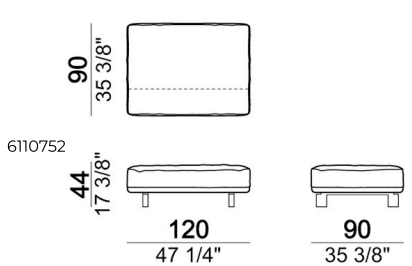

ARM UPHOLSTERY: 100% white Gabardine 30/20 cotton cover, filling with 65% goose feathers and 35% duck feathers. Inner core in expanded polyurethane (T21N) and memory foam.

SEAT HEIGHT: 44 cm

ARM HEIGHT: 65 cm (SLIM); 59 cm (LARGE)

Sofa COMBO, 2 seats 80 cm

Pouf

Sofa SLIM

Sofa COMBO, 2 seats 100 cm

Sofa SLIM

Sofa SLIM

Sofa COMBO, 2 seats 100 cm

Sofa LARGE

Sofa COMBO, 2 seats 80 cm

Sofa LARGE

Sofa COMBO, 2 seats 120 cm

Sofa COMBO, 2 seats 120 cm

Pouf

Sofa LARGE