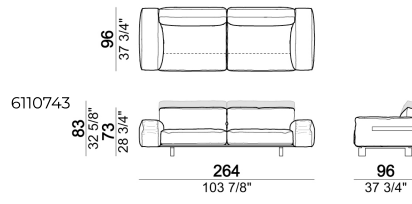

ARM UPHOLSTERY: 100% white Gabardine 30/20 cotton cover, filling with 65% goose feathers and 35% duck feathers. Inner core in expanded polyurethane (T21N) and memory foam.

SEAT HEIGHT: 44 cm

ARM HEIGHT: 65 cm (SLIM); 59 cm (LARGE)

Sofa COMBO, 2 seats 80 cm

Pouf

Sofa SLIM

Sofa COMBO, 2 seats 100 cm

Sofa SLIM

Sofa SLIM

Sofa COMBO, 2 seats 100 cm

Sofa LARGE

Sofa COMBO, 2 seats 80 cm

Sofa LARGE

Sofa COMBO, 2 seats 120 cm

Sofa COMBO, 2 seats 120 cm

Pouf

Sofa LARGE