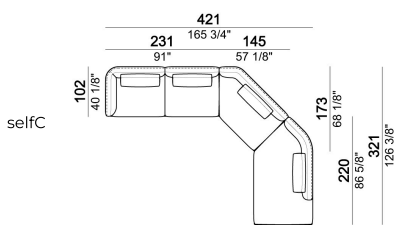

BACK CUSHION UPHOLSTERY (7110461): downproof cotton cover coupled with resinated lining; filling in 100% goose feathers.

SPRINGING: elastic belts.

SEAT HEIGHT: 40 cm - 45 cm with feet h. 14 cm.

ARM HEIGHT: 65 cm.

FEET: metal, finishes: titanium or black nickel or varnished micaceous brown or oxy grey, h. 9 cm. **On request feet can be supplied 5 cm higher with an extra charge.**

Composition "C" (left unit 231 cm, central unit 145x173 cm with right angle 45°, unit with right pouf and angle 45°, 4 back cushions 80 cm).

Composition "F" (left unit 231 cm + central unit 145x173 with angle 45° + 3 back cushions 80 cm).

Right or left unit with angle 45°

6110446

Pouf

6110451

Composition "A" (left unit 191 cm, chaise-longue with right long arm 112x171 cm, 3 back cushions 70 cm, 1 back cushion 57x42 cm).

selfA

Composition "B" (left unit 231 cm, unit with right pouf and angle 45°, 3 back cushions 80 cm).

selfB

Back cushion

7110461

Back cushion

7110464

Right or left unit