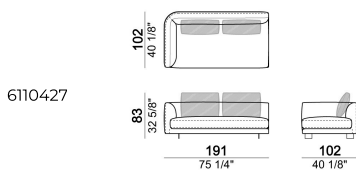

FEET: metal, finishes: titanium or black nickel or varnished micaceous brown or oxy grey, h. 9 cm. **On request feet can be supplied 5 cm higher with an extra charge.**

Composition "C" (left unit 231 cm, central unit 145x173 cm with right angle 45°, unit with right pouf and angle 45°, 4 back cushions 80 cm).

Composition "F" (left unit 231 cm + central unit 145x173 with angle 45° + 3 back cushions 80 cm).

Right or left unit with angle 45°

6110446

Pouf

6110451

Composition "A" (left unit 191 cm, chaise-longue with right long arm 112x171 cm, 3 back cushions 70 cm, 1 back cushion 57x42 cm).

selfA

Composition "B" (left unit 231 cm, unit with right pouf and angle 45°, 3 back cushions 80 cm).

selfB

Back cushion

7110461

Back cushion

7110464

Right or left unit