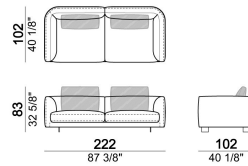

Composition "C" (left unit 231 cm, central unit 145x173 cm with right angle 45°, unit with right pouf and angle 45°, 4 back cushions 80 cm).

Right or left unit

6110429

Sofa

6110404

Central unit

6110420

Back cushion

7110463

Composition "F" (left unit 231 cm + central unit 145x173 with angle 45° + 3 back cushions 80 cm).

Right or left unit with angle 45°

6110446

Pouf

6110451

Composition "A" (left unit 191 cm, chaise-longue with right long arm 112x171 cm, 3 back cushions 70 cm, 1 back cushion 57x42 cm).

selfA

Composition "B" (left unit 231 cm, unit with right pouf and angle 45°, 3 back cushions 80 cm).

selfB

Back cushion

7110461

Back cushion

7110464

Right or left unit

6110427

Pouf

6110450

Sofa

6110406

Right or left unit

6110425

Central unit

6110421

Sofa

6110405