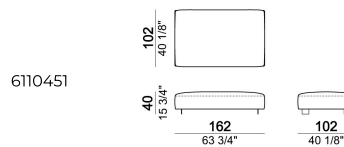

FEET: metal, finishes: titanium or black nickel or varnished micaceous brown or oxy grey, h. 9 cm. **On request feet can be supplied 5 cm higher with an extra charge.**

Composition "C" (left unit 231 cm, central unit 145x173 cm with right angle 45°, unit with right pouf and angle 45°, 4 back cushions 80 cm).

Composition "F" (left unit 231 cm + central unit 145x173 with angle 45° + 3 back cushions 80 cm).

Right or left unit with angle 45°

6110446

Pouf

6110451

Composition "A" (left unit 191 cm, chaise-longue with right long arm 112x171 cm, 3 back cushions 70 cm, 1 back cushion 57x42 cm).

selfA

Composition "B" (left unit 231 cm, unit with right pouf and angle 45°, 3 back cushions 80 cm).

selfB

Back cushion

7110461

Back cushion

7110464

Right or left unit