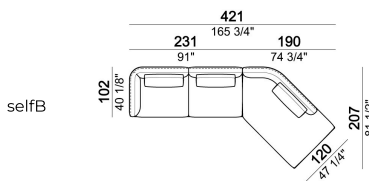

FEET: metal, finishes: titanium or black nickel or varnished micaceous brown or oxy grey, h. 9 cm. **On request feet can be supplied 5 cm higher with an extra charge.**

Composition "C" (left unit 231 cm, central unit 145x173 cm with right angle 45°, unit with right pouf and angle 45°, 4 back cushions 80 cm).

Composition "F" (left unit 231 cm + central unit 145x173 with angle 45° + 3 back cushions 80 cm).

Right or left unit with angle 45°

6110446

Pouf

6110451

Composition "A" (left unit 191 cm, chaise-longue with right long arm 112x171 cm, 3 back cushions 70 cm, 1 back cushion 57x42 cm).

selfA

Composition "B" (left unit 231 cm, unit with right pouf and angle 45°, 3 back cushions 80 cm).

selfB

Back cushion

7110461

Back cushion

7110464

Right or left unit