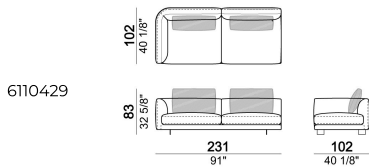

Right or left unit

6110429

Sofa

6110404