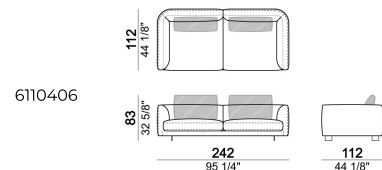

6110406

Right or left unit