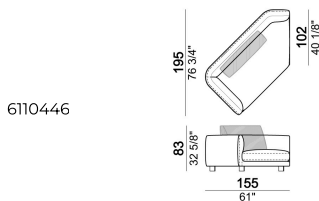

FEET: metal, finishes: titanium or black nickel or varnished micaceous brown or oxy grey, h. 9 cm. **On request feet can be supplied 5 cm higher with an extra charge.**

Composition "C" (left unit 231 cm, central unit 145x173 cm with right angle 45°, unit with right pouf and angle 45°, 4 back cushions 80 cm).

Right or left unit

6110429

Sofa

6110404

Central unit

6110420

Back cushion

7110463

Composition "F" (left unit 231 cm + central unit 145x173 with angle 45° + 3 back cushions 80 cm).

Right or left unit with angle 45°

6110446

Pouf

6110451

Composition "A" (left unit 191 cm, chaise-longue with right long arm 112x171 cm, 3 back cushions 70 cm, 1 back cushion 57x42 cm).

selfA

Composition "B" (left unit 231 cm, unit with right pouf and angle 45°, 3 back cushions 80 cm).

selfB

Back cushion

7110461

Back cushion

7110464

Right or left unit