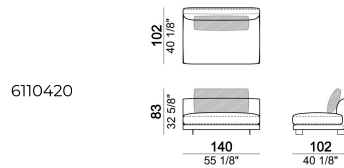

FEET: metal, finishes: titanium or black nickel or varnished micaceous brown or oxy grey, h. 9 cm. **On request feet can be supplied 5 cm higher with an extra charge.**

Composition "C" (left unit 231 cm, central unit 145x173 cm with right angle 45°, unit with right pouf and angle 45°, 4 back cushions 80 cm).

Right or left unit

6110429

Sofa

6110404

Central unit

6110420

Back cushion

7110463

Composition "F" (left unit 231 cm + central unit 145x173 with angle 45° + 3 back cushions 80 cm).

Right or left unit with angle 45°

6110446

Pouf

6110451

Composition "A" (left unit 191 cm, chaise-longue with right long arm 112x171 cm, 3 back cushions 70 cm, 1 back cushion 57x42 cm).