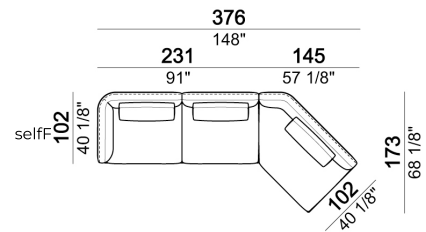

FEET: metal, finishes: titanium or black nickel or varnished micaceous brown or oxy grey, h. 9 cm. **On request feet can be supplied 5 cm higher with an extra charge.**

Composition "C" (left unit 231 cm, central unit 145x173 cm with right angle 45°, unit with right pouf and angle 45°, 4 back cushions 80 cm).

Right or left unit

6110429

Sofa

6110404

Central unit

6110420

Back cushion

7110463

Composition "F" (left unit 231 cm + central unit 145x173 with angle 45° + 3 back cushions 80 cm).

Right or left unit with angle 45°

6110446

Pouf

6110451

Composition "A" (left unit 191 cm, chaise-longue with right long arm 112x171 cm, 3 back cushions 70 cm, 1 back cushion 57x42 cm).

selfA

Composition "B" (left unit 231 cm, unit with right pouf and angle 45°, 3 back cushions 80 cm).

selfB

Back cushion

7110461

Back cushion

7110464

Right or left unit