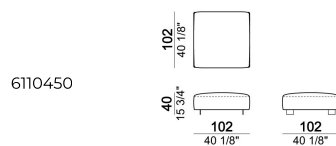

6110450

Sofa