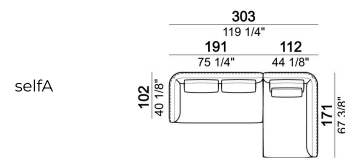

FEET: metal, finishes: titanium or black nickel or varnished micaceous brown or oxy grey, h. 9 cm. **On request feet can be supplied 5 cm higher with an extra charge.**

Composition "C" (left unit 231 cm, central unit 145x173 cm with right angle 45°, unit with right pouf and angle 45°, 4 back cushions 80 cm).

Composition "F" (left unit 231 cm + central unit 145x173 with angle 45° + 3 back cushions 80 cm).

Right or left unit with angle 45°

6110446

Pouf

6110451

Composition "A" (left unit 191 cm, chaise-longue with right long arm 112x171 cm, 3 back cushions 70 cm, 1 back cushion 57x42 cm).

selfA

Composition "B" (left unit 231 cm, unit with right pouf and angle 45°, 3 back cushions 80 cm).

selfB

Back cushion

7110461

Back cushion

7110464

Right or left unit