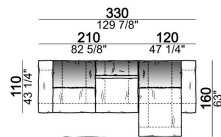

SPRINGING: elastic belts.

SEAT HEIGHT: 41 cm - 44 cm with spacers.

ARM HEIGHT: 58 cm

FEET: metal, finishes micaceous brown or titanium, h. 11,5 cm.

On request, with an extra charge, feet can be supplied 3 cm higher by using spacers that may be at sight.

By some compositions the standard feet where the two units are joined are replaced by central feet.

Composition "H" (left unit 210 cm + chaise-longue with right short arm 120x160 cm)

crazyh

Sofa 310 cm.

6109482

Fix central unit

6109476

Dormeuse

6109464

Central unit with right or left pouf

6109421

Composition "O" (central unit 200 cm with left pouf + central unit 110 cm + right unit 250 cm)

crazyo

Composition "R" (right corner unit 260 cm with left pouf + fix central unit 110 cm + right unit 140 cm).

crazyr

Right or left unit

6109431

Right or left corner unit

6109451

Central unit

6109416