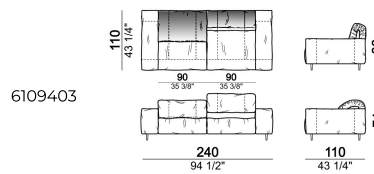

Central unit

6109410

Composition "E" (left unit 210 cm + pouf 110x110 cm + right unit 120 cm)

crazye

Right or left unit

6109425

Sofa 310 cm.

6109483

Central unit with right or left pouf

6109417

Central unit

6109413

Pouf

6109470

Sofa 290 cm.

6109480

Sofa 320 cm.

6109484

Fix central unit

6109477

Sofa

6109403

Central unit

6109414

Central unit

6109412

Right or left corner unit with right or left pouf

6109455

Chaise-longue with right or left short arm

6109461

Chaise-longue with right or left short arm

6109459

Composition "I" (central unit 220 cm + pouf 110x110 cm + right unit 250 cm)

crazyi

Right or left unit

6109437