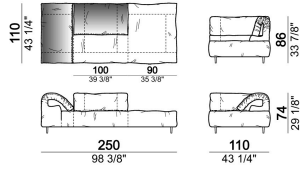

Composition "R" (right corner unit 260 cm with left pouf + fix central unit 110 cm + right unit 140 cm).

crazyr

Right or left unit

6109431

Right or left corner unit

6109451

Central unit

6109416

Central unit

6109412

Right or left corner unit with right or left pouf

6109455

Chaise-longue with right or left short arm

6109461

Chaise-longue with right or left short arm

6109459

Composition "I" (central unit 220 cm + pouf 110x110 cm + right unit 250 cm)

crazyi

Right or left unit

6109437

Right or left corner unit with right or left pouf

6109453

Sofa

6109402