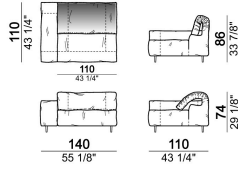

Right or left unit

6109429