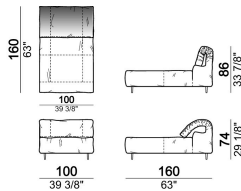

SPRINGING: elastic belts.

SEAT HEIGHT: 41 cm - 44 cm with spacers.

ARM HEIGHT: 58 cm

FEET: metal, finishes micaceous brown or titanium, h. 11,5 cm.

On request, with an extra charge, feet can be supplied 3 cm higher by using spacers that may be at sight.

By some compositions the standard feet where the two units are joined are replaced by central feet.

Composition "H" (left unit 210 cm + chaise-longue with right short arm 120x160 cm)

crazyh

Sofa 310 cm.

6109482

Fix central unit

6109476

Dormeuse

6109464

Central unit with right or left pouf

6109421

Composition "O" (central unit 200 cm with left pouf + central unit 110 cm + right unit 250 cm)

crazyo

Composition "R" (right corner unit 260 cm with left pouf + fix central unit 110 cm + right unit 140 cm).

crazyr

Right or left unit

6109431

Right or left corner unit

6109451

Central unit

6109416