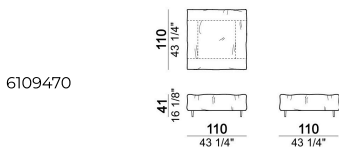

Central unit

6109410

Composition "E" (left unit 210 cm + pouf 110x110 cm + right unit 120 cm)

crazye

Right or left unit

6109425

Sofa 310 cm.

6109483

Central unit with right or left pouf

6109417

Central unit

6109413

Pouf

6109470

Sofa 290 cm.

6109480