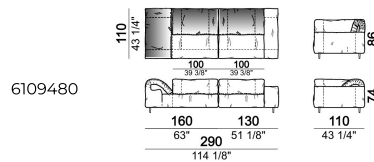

Composition "R" (right corner unit 260 cm with left pouf + fix central unit 110 cm + right unit 140 cm).

crazyr

Right or left unit

6109431

Right or left corner unit

6109451

Central unit

6109416

Central unit

6109410

Composition "E" (left unit 210 cm + pouf 110x110 cm + right unit 120 cm)

crazye

Right or left unit

6109425

Sofa 310 cm.

6109483

Central unit with right or left pouf

6109417

Central unit

6109413

Pouf

6109470

Sofa 290 cm.

6109480