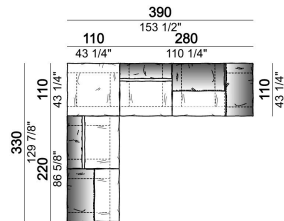

Composition "R" (right corner unit 260 cm with left pouf + fix central unit 110 cm + right unit 140 cm).

crazyr

Right or left unit

6109431

Right or left corner unit

6109451

Central unit

6109416

Composition "I" (central unit 220 cm + pouf 110x110 cm + right unit 250 cm)

crazyi

Right or left unit

6109437

Right or left corner unit with right or left pouf

6109453

Sofa

6109402

Fix central unit

6109475

unit with right or left pouf

6109439

unit with right or left pouf

6109441

Composition "C" (left unit 210 cm + pouf 110x110 cm + central unit 140 cm)

crazyg

Composition "N" (central unit 220 cm + pouf 110x110 cm + right corner unit 280 cm)

crazyg

Composition "P" (central unit 220 cm with right pouf + right corner unit 260 cm)

crazyg

Right or left unit

6109427

Right or left corner unit