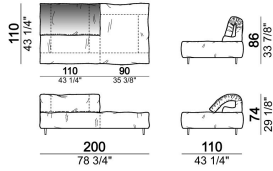

Composition "R" (right corner unit 260 cm with left pouf + fix central unit 110 cm + right unit 140 cm).

crazyr

Right or left unit

6109431

Right or left corner unit

6109451

Central unit

6109416

Composition "N" (central unit 220 cm + pouf 110x110 cm + right corner unit 280 cm)

crazyg

Composition "P" (central unit 220 cm with right pouf + right corner unit 260 cm)

crazyg

Right or left unit

6109427

Right or left corner unit

6109481

Dormeuse

6109463

Composition "L" (central unit 220 cm + right corner unit 260 cm)

crazyl

Composition "S" (fix central unit 220 cm + right corner unit 260 cm).

crazys

Central unit with right or left pouf

6109419

Sofa

6109404

Fix central unit

6109473

Sofa

6109405

Composition "M" (central unit 200 cm with left pouf + central unit 110 cm + right corner unit 280 cm)