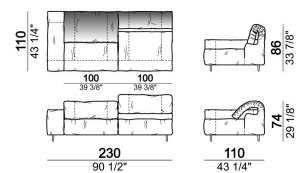

Right or left corner unit

6109445

Central unit

6109411

Chaise-longue with right or left short arm

6109457

unit with right or left pouf

6109467

Composition "R" (right corner unit 260 cm with left pouf + fix central unit 110 cm + right unit 140 cm).

crazyr

Right or left unit

6109431

Right or left corner unit

6109451

Central unit

6109416

Fix central unit

6109474

Right or left unit

6109435

Composition "F" (left unit 210 cm + central unit 110 cm + central unit 90 cm)

crazyf

Right or left corner unit

6109449

Central unit

6109410

Composition "E" (left unit 210 cm + pouf 110x110 cm + right unit 120 cm)

crazye

Right or left unit

6109425

Sofa 310 cm.

6109483