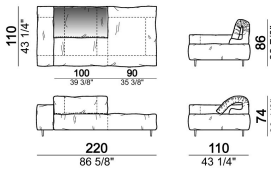

Composition "R" (right corner unit 260 cm with left pouf + fix central unit 110 cm + right unit 140 cm).

crazyr

Right or left unit

6109431

Right or left corner unit

6109451

Central unit

6109416

Composition "I" (central unit 220 cm + pouf 110x110 cm + right unit 250 cm)

crazyi

Right or left unit

6109437

Right or left corner unit with right or left pouf

6109453

Sofa

6109402

Fix central unit

6109475

unit with right or left pouf

6109439

unit with right or left pouf

6109441

Composition "C" (left unit 210 cm + pouf 110x110 cm + central unit 140 cm)

crazyg

Composition "N" (central unit 220 cm + pouf 110x110 cm + right corner unit 280 cm)

crazyg

Composition "P" (central unit 220 cm with right pouf + right corner unit 260 cm)

crazyg

Right or left unit

6109427

Right or left corner unit