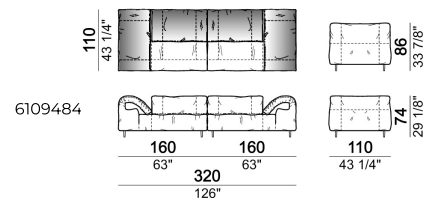

Sofa 320 cm.