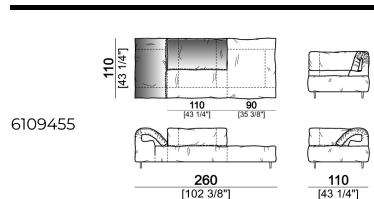

Right or left corner unit with right or left pouf