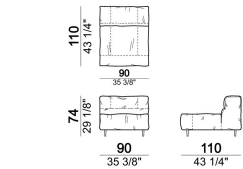

Composition "R" (right corner unit 260 cm with left pouf + fix central unit 110 cm + right unit 140 cm).

crazyr

Right or left unit

6109431

Right or left corner unit

6109451

Central unit

6109416

Fix central unit

6109475

unit with right or left pouf

6109439

unit with right or left pouf

6109441

Composition "C" (left unit 210 cm + pouf 110x110 cm + central unit 140 cm)

crazyg

Composition "N" (central unit 220 cm + pouf 110x110 cm + right corner unit 280 cm)

crazyg

Composition "P" (central unit 220 cm with right pouf + right corner unit 260 cm)

crazyg

Right or left unit

6109427

Right or left corner unit

6109447

Fix central unit

6109472

Right or left corner unit

6109443

Sofa 340 cm.

6109485

Sofa 290 cm.