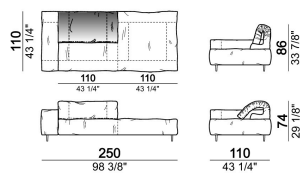

Fix central unit

6109476

Dormeuse

6109464

Central unit with right or left pouf

6109421

Composition "O" (central unit 200 cm with left pouf + central unit 110 cm + right unit 250 cm)

crazyo

Right or left corner unit

6109445

Central unit

6109411

Chaise-longue with right or left short arm

6109457

unit with right or left pouf

6109467

Composition "R" (right corner unit 260 cm with left pouf + fix central unit 110 cm + right unit 140 cm).

crazyr

Right or left unit

6109431

Right or left corner unit

6109451

Central unit

6109416

Fix central unit

6109474

Right or left unit

6109435

Composition "F" (left unit 210 cm + central unit 110 cm + central unit 90 cm)

crazyf

Right or left corner unit

6109449