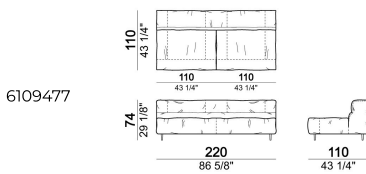

Fix central unit