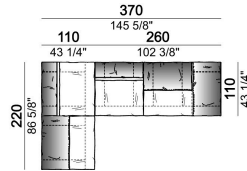

Composition "R" (right corner unit 260 cm with left pouf + fix central unit 110 cm + right unit 140 cm).

crazyr

Right or left unit

6109431

Right or left corner unit

6109451

Central unit

6109416

Composition "N" (central unit 220 cm + pouf 110x110 cm + right corner unit 280 cm)

crazyg

Composition "P" (central unit 220 cm with right pouf + right corner unit 260 cm)

crazyg

Right or left unit

6109427

Right or left corner unit

6109481

Dormeuse

6109463

Composition "L" (central unit 220 cm + right corner unit 260 cm)

crazyl

Composition "S" (fix central unit 220 cm + right corner unit 260 cm).

crazys

Central unit with right or left pouf

6109419

Sofa

6109404

Fix central unit

6109473

Sofa

6109405

Composition "M" (central unit 200 cm with left pouf + central unit 110 cm + right corner unit 280 cm)