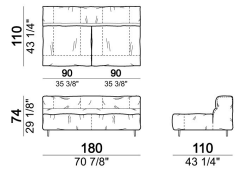

Composition "R" (right corner unit 260 cm with left pouf + fix central unit 110 cm + right unit 140 cm).

crazyr

Right or left unit

6109431

Right or left corner unit

6109451

Central unit

6109416

Composition "I" (central unit 220 cm + pouf 110x110 cm + right unit 250 cm)

crazyi

Right or left unit

6109437

Right or left corner unit with right or left pouf

6109453

Sofa

6109402

Fix central unit

6109475

unit with right or left pouf

6109439

unit with right or left pouf

6109441

Composition "C" (left unit 210 cm + pouf 110x110 cm + central unit 140 cm)

crazyg

Composition "N" (central unit 220 cm + pouf 110x110 cm + right corner unit 280 cm)

crazyg

Composition "P" (central unit 220 cm with right pouf + right corner unit 260 cm)

crazyg

Right or left unit

6109427

Right or left corner unit