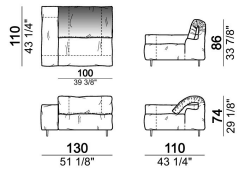

Composition "R" (right corner unit 260 cm with left pouf + fix central unit 110 cm + right unit 140 cm).

crazyr

Right or left unit

6109431

Right or left corner unit

6109451

Central unit

6109416

Fix central unit

6109475

unit with right or left pouf

6109439

unit with right or left pouf

6109441

Composition "C" (left unit 210 cm + pouf 110x110 cm + central unit 140 cm)

crazyg

Composition "N" (central unit 220 cm + pouf 110x110 cm + right corner unit 280 cm)

crazyg

Composition "P" (central unit 220 cm with right pouf + right corner unit 260 cm)

crazyg

Right or left unit

6109427

Right or left corner unit

6109447

Fix central unit

6109472

Right or left corner unit

6109443

Sofa 340 cm.

6109485

Sofa 290 cm.