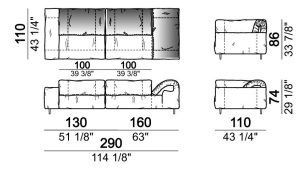

Composition "R" (right corner unit 260 cm with left pouf + fix central unit 110 cm + right unit 140 cm).

crazyr

Right or left unit

6109431

Right or left corner unit

6109451

Central unit

6109416

Composition "N" (central unit 220 cm + pouf 110x110 cm + right corner unit 280 cm)

crazyg

Composition "P" (central unit 220 cm with right pouf + right corner unit 260 cm)

crazyg

Right or left unit

6109427

Right or left corner unit

6109447

Fix central unit

6109472

Right or left corner unit

6109443

Sofa 340 cm.

6109485

Sofa 290 cm.

6109481

Dormeuse

6109463

Composition "L" (central unit 220 cm + right corner unit 260 cm)

crazyl

Composition "S" (fix central unit 220 cm + right corner unit 260 cm).

crazys

Central unit with right or left pouf