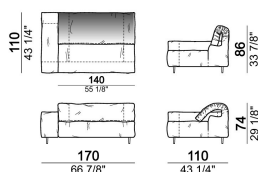

Fix central unit

6109476

Dormeuse

6109464

Central unit with right or left pouf

6109421

Composition "O" (central unit 200 cm with left pouf + central unit 110 cm + right unit 250 cm)

crazyo

Right or left corner unit

6109445

Central unit

6109411

Chaise-longue with right or left short arm

6109457

unit with right or left pouf

6109467

Composition "R" (right corner unit 260 cm with left pouf + fix central unit 110 cm + right unit 140 cm).

crazyr

Right or left unit

6109431

Right or left corner unit

6109451

Central unit

6109416

Fix central unit

6109474

Right or left unit

6109435

Composition "F" (left unit 210 cm + central unit 110 cm + central unit 90 cm)

crazyf

Right or left corner unit

6109449