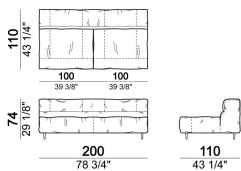

SPRINGING: elastic belts.

SEAT HEIGHT: 41 cm - 44 cm with spacers.

ARM HEIGHT: 58 cm

FEET: metal, finishes micaceous brown or titanium, h. 11,5 cm.

On request, with an extra charge, feet can be supplied 3 cm higher by using spacers that may be at sight.

By some compositions the standard feet where the two units are joined are replaced by central feet.

Composition "H" (left unit 210 cm + chaise-longue with right short arm 120x160 cm)

crazyh

Sofa 310 cm.

6109482

Fix central unit

6109476

Dormeuse

6109464

Central unit with right or left pouf

6109421

Composition "O" (central unit 200 cm with left pouf + central unit 110 cm + right unit 250 cm)

crazyo

Composition "R" (right corner unit 260 cm with left pouf + fix central unit 110 cm + right unit 140 cm).

crazyr

Right or left unit

6109431

Right or left corner unit

6109451

Central unit

6109416