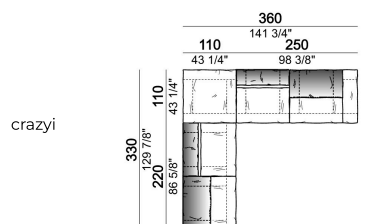

Composition "R" (right corner unit 260 cm with left pouf + fix central unit 110 cm + right unit 140 cm).

crazyr

Right or left unit

6109431

Right or left corner unit

6109451

Central unit

6109416

Central unit

6109412

Right or left corner unit with right or left pouf

6109455

Chaise-longue with right or left short arm

6109461

Chaise-longue with right or left short arm

6109459

Composition "I" (central unit 220 cm + pouf 110x110 cm + right unit 250 cm)

crazyi

Right or left unit

6109437

Right or left corner unit with right or left pouf

6109453

Sofa

6109402