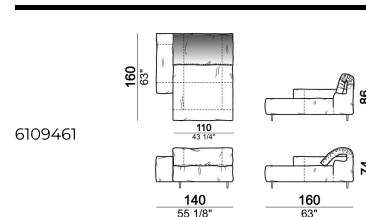

Composition "R" (right corner unit 260 cm with left pouf + fix central unit 110 cm + right unit 140 cm).

crazyr

Right or left unit

6109431

Right or left corner unit

6109451

Central unit

6109416

Central unit

6109412

Right or left corner unit with right or left pouf

6109455

Chaise-longue with right or left short arm

6109461

Chaise-longue with right or left short arm

6109459

Composition "I" (central unit 220 cm + pouf 110x110 cm + right unit 250 cm)

crazyi

Right or left unit

6109437

Right or left corner unit with right or left pouf

6109453

Sofa

6109402