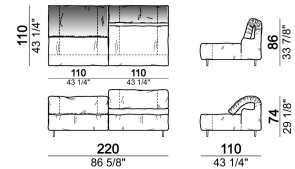

Right or left corner unit

6109445

Central unit

6109411

Chaise-longue with right or left short arm

6109457

unit with right or left pouf

6109467

Composition "R" (right corner unit 260 cm with left pouf + fix central unit 110 cm + right unit 140 cm).

crazyr

Right or left unit

6109431

Right or left corner unit

6109451

Central unit

6109416

Fix central unit

6109474

Right or left unit

6109435

Composition "F" (left unit 210 cm + central unit 110 cm + central unit 90 cm)

crazyf

Right or left corner unit

6109449

Central unit

6109410

Composition "E" (left unit 210 cm + pouf 110x110 cm + right unit 120 cm)

crazye

Right or left unit

6109425

Sofa 310 cm.

6109483