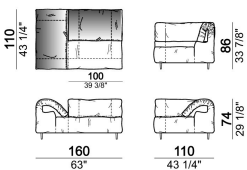

Composition "R" (right corner unit 260 cm with left pouf + fix central unit 110 cm + right unit 140 cm).

crazyr

Right or left unit

6109431

Right or left corner unit

6109451

Central unit

6109416

Composition "N" (central unit 220 cm + pouf 110x110 cm + right corner unit 280 cm)

crazyg

Composition "P" (central unit 220 cm with right pouf + right corner unit 260 cm)

crazyg

Right or left unit

6109427

Right or left corner unit

6109447

Fix central unit

6109472

Right or left corner unit

6109443

Sofa 340 cm.

6109485

Sofa 290 cm.

6109481

Dormeuse

6109463

Composition "L" (central unit 220 cm + right corner unit 260 cm)

crazyl

Composition "S" (fix central unit 220 cm + right corner unit 260 cm).

crazys

Central unit with right or left pouf