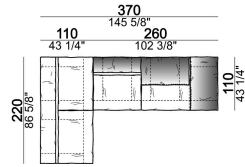

Composition "R" (right corner unit 260 cm with left pouf + fix central unit 110 cm + right unit 140 cm).

crazyr

Right or left unit

6109431

Right or left corner unit

6109451

Central unit

6109416

Composition "N" (central unit 220 cm + pouf 110x110 cm + right corner unit 280 cm)

crazyg

Composition "P" (central unit 220 cm with right pouf + right corner unit 260 cm)

crazyg

Right or left unit

6109427

Right or left corner unit

6109481

Dormeuse

6109463

Composition "L" (central unit 220 cm + right corner unit 260 cm)

crazyl

Composition "S" (fix central unit 220 cm + right corner unit 260 cm).

crazys

Central unit with right or left pouf

6109419

Sofa

6109404

Fix central unit

6109473

Sofa

6109405

Composition "M" (central unit 200 cm with left pouf + central unit 110 cm + right corner unit 280 cm)