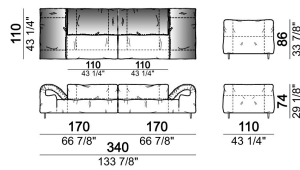

Composition "R" (right corner unit 260 cm with left pouf + fix central unit 110 cm + right unit 140 cm).

crazyr

Right or left unit

6109431

Right or left corner unit

6109451

Central unit

6109416

Composition "N" (central unit 220 cm + pouf 110x110 cm + right corner unit 280 cm)

crazyg

Composition "P" (central unit 220 cm with right pouf + right corner unit 260 cm)

crazyg

Right or left unit

6109427

Right or left corner unit

6109447

Fix central unit

6109472

Right or left corner unit

6109443

Sofa 340 cm.

6109485

Sofa 290 cm.

6109481

Dormeuse

6109463

Composition "L" (central unit 220 cm + right corner unit 260 cm)

crazyl

Composition "S" (fix central unit 220 cm + right corner unit 260 cm).

crazys

Central unit with right or left pouf