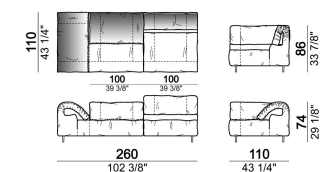

Composition "R" (right corner unit 260 cm with left pouf + fix central unit 110 cm + right unit 140 cm).

crazyr

Right or left unit

6109431

Right or left corner unit

6109451

Central unit

6109416

Fix central unit

6109474

Right or left unit

6109435

Composition "F" (left unit 210 cm + central unit 110 cm + central unit 90 cm)

crazyf

Right or left corner unit

6109449

Central unit

6109410

Composition "E" (left unit 210 cm + pouf 110x110 cm + right unit 120 cm)

crazye

Right or left unit

6109425

Sofa 310 cm.

6109483