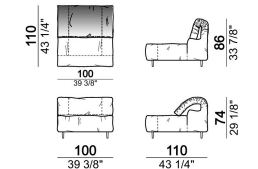

By some compositions the standard feet where the two units are joined are replaced by central feet.

Composition "H" (left unit 210 cm + chaise-longue with right short arm 120x160 cm)

crazyh

Sofa 310 cm.

6109482

Fix central unit

6109476

Dormeuse

6109464

Central unit with right or left pouf

6109421

Composition "O" (central unit 200 cm with left pouf + central unit 110 cm + right unit 250 cm)

crazyo

Right or left corner unit

6109445

Central unit

6109411

Chaise-longue with right or left short arm

6109457

unit with right or left pouf

6109467

Composition "R" (right corner unit 260 cm with left pouf + fix central unit 110 cm + right unit 140 cm).

crazyr

Right or left unit

6109431

Right or left corner unit

6109451

Central unit

6109416