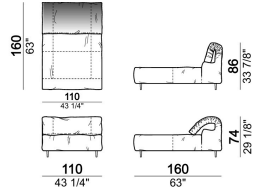

Dormeuse

6109465