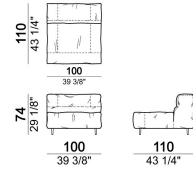

Composition "R" (right corner unit 260 cm with left pouf + fix central unit 110 cm + right unit 140 cm).

crazyr

Right or left unit

6109431

Right or left corner unit

6109451

Central unit

6109416

Composition "N" (central unit 220 cm + pouf 110x110 cm + right corner unit 280 cm)

crazyg

Composition "P" (central unit 220 cm with right pouf + right corner unit 260 cm)

crazyg

Right or left unit

6109427

Right or left corner unit

6109481

Dormeuse

6109463

Composition "L" (central unit 220 cm + right corner unit 260 cm)

crazyl

Composition "S" (fix central unit 220 cm + right corner unit 260 cm).

crazys

Central unit with right or left pouf

6109419

Sofa

6109404

Fix central unit

6109473

Sofa

6109405

Composition "M" (central unit 200 cm with left pouf + central unit 110 cm + right corner unit 280 cm)