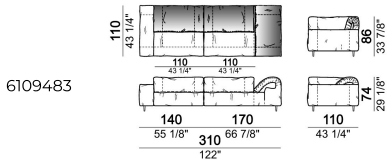

Composition "R" (right corner unit 260 cm with left pouf + fix central unit 110 cm + right unit 140 cm).

crazyr

Right or left unit

6109431

Right or left corner unit

6109451

Central unit

6109416

Fix central unit

6109474

Right or left unit

6109435

Composition "F" (left unit 210 cm + central unit 110 cm + central unit 90 cm)

crazyf

Right or left corner unit

6109449

Central unit

6109410

Composition "E" (left unit 210 cm + pouf 110x110 cm + right unit 120 cm)

crazye

Right or left unit

6109425

Sofa 310 cm.

6109483

Central unit with right or left pouf

6109417

Central unit

6109413

Pouf

6109470

Sofa 290 cm.

6109480