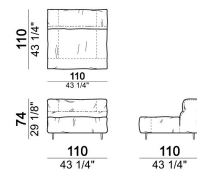

Right or left corner unit

6109445

Central unit

6109411

Chaise-longue with right or left short arm

6109457

unit with right or left pouf

6109467

Composition "R" (right corner unit 260 cm with left pouf + fix central unit 110 cm + right unit 140 cm).

crazyr

Right or left unit

6109431

Right or left corner unit

6109451

Central unit

6109416

Fix central unit

6109474

Right or left unit

6109435

Composition "F" (left unit 210 cm + central unit 110 cm + central unit 90 cm)

crazyf

Right or left corner unit

6109449

Central unit

6109410

Composition "E" (left unit 210 cm + pouf 110x110 cm + right unit 120 cm)

crazye

Right or left unit

6109425

Sofa 310 cm.

6109483