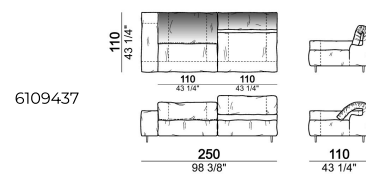

Composition "R" (right corner unit 260 cm with left pouf + fix central unit 110 cm + right unit 140 cm).

crazyr

Right or left unit

6109431

Right or left corner unit

6109451

Central unit

6109416

Central unit

6109412

Right or left corner unit with right or left pouf

6109455

Chaise-longue with right or left short arm

6109461

Chaise-longue with right or left short arm

6109459

Composition "I" (central unit 220 cm + pouf 110x110 cm + right unit 250 cm)

crazyi

Right or left unit

6109437

Right or left corner unit with right or left pouf

6109453

Sofa

6109402