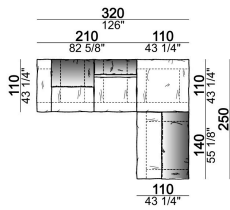

Composition "R" (right corner unit 260 cm with left pouf + fix central unit 110 cm + right unit 140 cm).

crazyr

Right or left unit

6109431

Right or left corner unit

6109451

Central unit

6109416

Composition "I" (central unit 220 cm + pouf 110x110 cm + right unit 250 cm)

crazyi

Right or left unit

6109437

Right or left corner unit with right or left pouf

6109453

Sofa

6109402

Fix central unit

6109475

unit with right or left pouf

6109439

unit with right or left pouf

6109441

Composition "C" (left unit 210 cm + pouf 110x110 cm + central unit 140 cm)

crazyg

Composition "N" (central unit 220 cm + pouf 110x110 cm + right corner unit 280 cm)

crazyg

Composition "P" (central unit 220 cm with right pouf + right corner unit 260 cm)

crazyg

Right or left unit

6109427

Right or left corner unit