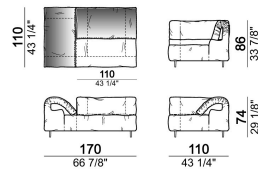

By some compositions the standard feet where the two units are joined are replaced by central feet.

Composition "H" (left unit 210 cm + chaise-longue with right short arm 120x160 cm)

crazyh

Sofa 310 cm.

6109482

Fix central unit

6109476

Dormeuse

6109464

Central unit with right or left pouf

6109421

Composition "O" (central unit 200 cm with left pouf + central unit 110 cm + right unit 250 cm)

crazyo

Right or left corner unit

6109445

Central unit

6109411

Chaise-longue with right or left short arm

6109457

unit with right or left pouf

6109467

Composition "R" (right corner unit 260 cm with left pouf + fix central unit 110 cm + right unit 140 cm).

crazyr

Right or left unit

6109431

Right or left corner unit

6109451

Central unit

6109416