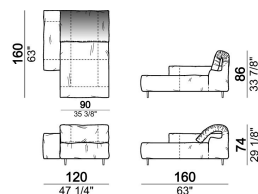

Fix central unit

6109476

Dormeuse

6109464

Central unit with right or left pouf

6109421

Composition "O" (central unit 200 cm with left pouf + central unit 110 cm + right unit 250 cm)

crazyo

Right or left corner unit

6109445

Central unit

6109411

Chaise-longue with right or left short arm

6109457

unit with right or left pouf

6109467

Composition "R" (right corner unit 260 cm with left pouf + fix central unit 110 cm + right unit 140 cm).

crazyr

Right or left unit

6109431

Right or left corner unit

6109451

Central unit

6109416

Fix central unit

6109474

Right or left unit

6109435

Composition "F" (left unit 210 cm + central unit 110 cm + central unit 90 cm)

crazyf

Right or left corner unit

6109449