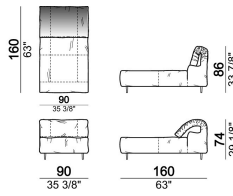

Fix central unit

6109475

unit with right or left pouf

6109439

unit with right or left pouf

6109441

Composition "C" (left unit 210 cm + pouf 110x110 cm + central unit 140 cm)

crazyg

Composition "N" (central unit 220 cm + pouf 110x110 cm + right corner unit 280 cm)

crazyg

Composition "P" (central unit 220 cm with right pouf + right corner unit 260 cm)

crazyg

Right or left unit

6109427

Right or left corner unit

6109447

Fix central unit

6109472

Right or left corner unit

6109443

Sofa 340 cm.

6109485

Sofa 290 cm.

6109481

Dormeuse

6109463

Composition "L" (central unit 220 cm + right corner unit 260 cm)

crazyl

Composition "S" (fix central unit 220 cm + right corner unit 260 cm).

crazys

Central unit with right or left pouf