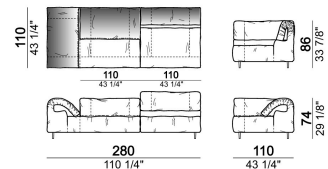

Right or left corner unit

6109445

Central unit

6109411

Chaise-longue with right or left short arm

6109457

unit with right or left pouf

6109467

Composition "R" (right corner unit 260 cm with left pouf + fix central unit 110 cm + right unit 140 cm).

crazyr

Right or left unit

6109431

Right or left corner unit

6109451

Central unit

6109416

Fix central unit

6109474

Right or left unit

6109435

Composition "F" (left unit 210 cm + central unit 110 cm + central unit 90 cm)

crazyf

Right or left corner unit

6109449

Central unit

6109410

Composition "E" (left unit 210 cm + pouf 110x110 cm + right unit 120 cm)

crazye

Right or left unit

6109425

Sofa 310 cm.

6109483