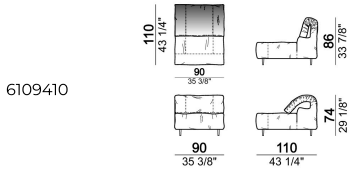

Composition "R" (right corner unit 260 cm with left pouf + fix central unit 110 cm + right unit 140 cm).

crazyr

Right or left unit

6109431

Right or left corner unit

6109451

Central unit

6109416

Fix central unit

6109474

Right or left unit

6109435

Composition "F" (left unit 210 cm + central unit 110 cm + central unit 90 cm)

crazyf

Right or left corner unit

6109449

Central unit

6109410

Composition "E" (left unit 210 cm + pouf 110x110 cm + right unit 120 cm)

crazye

Right or left unit

6109425

Sofa 310 cm.

6109483