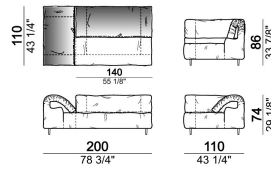

Composition "R" (right corner unit 260 cm with left pouf + fix central unit 110 cm + right unit 140 cm).

crazyr

Right or left unit

6109431

Right or left corner unit

6109451

Central unit

6109416

Fix central unit

6109475

unit with right or left pouf

6109439

unit with right or left pouf

6109441

Composition "C" (left unit 210 cm + pouf 110x110 cm + central unit 140 cm)

crazyg

Composition "N" (central unit 220 cm + pouf 110x110 cm + right corner unit 280 cm)

crazyg

Composition "P" (central unit 220 cm with right pouf + right corner unit 260 cm)

crazyg

Right or left unit

6109427

Right or left corner unit

6109447

Fix central unit

6109472

Right or left corner unit

6109443

Sofa 340 cm.

6109485

Sofa 290 cm.