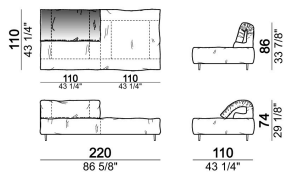

By some compositions the standard feet where the two units are joined are replaced by central feet.

Composition "H" (left unit 210 cm + chaise-longue with right short arm 120x160 cm)

crazyh

Sofa 310 cm.

6109482

Fix central unit

6109476

Dormeuse

6109464

Central unit with right or left pouf

6109421

Composition "O" (central unit 200 cm with left pouf + central unit 110 cm + right unit 250 cm)

crazyo

Right or left corner unit

6109445

Central unit

6109411

Chaise-longue with right or left short arm

6109457

unit with right or left pouf

6109467

Composition "R" (right corner unit 260 cm with left pouf + fix central unit 110 cm + right unit 140 cm).

crazyr

Right or left unit

6109431

Right or left corner unit

6109451

Central unit

6109416