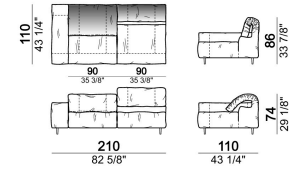

Right or left unit

6109433