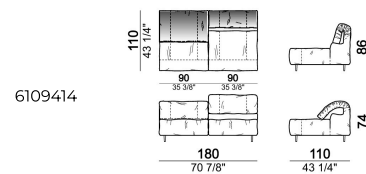

Composition "R" (right corner unit 260 cm with left pouf + fix central unit 110 cm + right unit 140 cm).

crazyr

Right or left unit

6109431

Right or left corner unit

6109451

Central unit

6109416

Central unit

6109410

Composition "E" (left unit 210 cm + pouf 110x110 cm + right unit 120 cm)

crazye

Right or left unit

6109425

Sofa 310 cm.

6109483

Sofa 320 cm.

6109484

Fix central unit

6109477

Sofa

6109403

Central unit

6109414

Composition "I" (central unit 220 cm + pouf 110x110 cm + right unit 250 cm)

crazyi

Right or left unit

6109437

Right or left corner unit with right or left pouf

6109453

Sofa

6109402