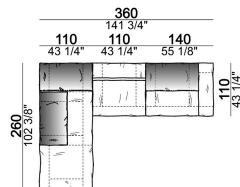

Fix central unit

6109476

Dormeuse

6109464

Central unit with right or left pouf

6109421

Composition "O" (central unit 200 cm with left pouf + central unit 110 cm + right unit 250 cm)

crazyo

Right or left corner unit

6109445

Central unit

6109411

Chaise-longue with right or left short arm

6109457

unit with right or left pouf

6109467

Composition "R" (right corner unit 260 cm with left pouf + fix central unit 110 cm + right unit 140 cm).

crazyr

Right or left unit

6109431

Right or left corner unit

6109451

Central unit

6109416

Fix central unit

6109474

Right or left unit

6109435

Composition "F" (left unit 210 cm + central unit 110 cm + central unit 90 cm)

crazyf

Right or left corner unit

6109449