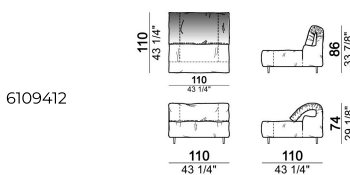

Central unit