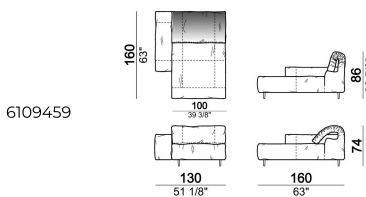

Composition "R" (right corner unit 260 cm with left pouf + fix central unit 110 cm + right unit 140 cm).

crazyr

Right or left unit

6109431

Right or left corner unit

6109451

Central unit

6109416

Central unit

6109410

Composition "E" (left unit 210 cm + pouf 110x110 cm + right unit 120 cm)

crazye

Right or left unit

6109425

Sofa 310 cm.

6109483

Central unit

6109412

Right or left corner unit with right or left pouf

6109455

Chaise-longue with right or left short arm

6109461

Chaise-longue with right or left short arm

6109459

Composition "I" (central unit 220 cm + pouf 110x110 cm + right unit 250 cm)

crazyi

Right or left unit

6109437

Right or left corner unit with right or left pouf

6109453

Sofa

6109402