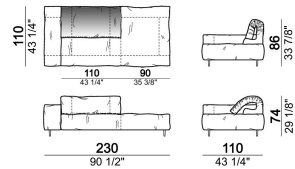

Composition "R" (right corner unit 260 cm with left pouf + fix central unit 110 cm + right unit 140 cm).

crazyr

Right or left unit

6109431

Right or left corner unit

6109451

Central unit

6109416

Composition "I" (central unit 220 cm + pouf 110x110 cm + right unit 250 cm)

crazyi

Right or left unit

6109437

Right or left corner unit with right or left pouf

6109453

Sofa

6109402

Fix central unit

6109475

unit with right or left pouf

6109439

unit with right or left pouf

6109441

Composition "C" (left unit 210 cm + pouf 110x110 cm + central unit 140 cm)

crazyg

Composition "N" (central unit 220 cm + pouf 110x110 cm + right corner unit 280 cm)

crazyg

Composition "P" (central unit 220 cm with right pouf + right corner unit 260 cm)

crazyg

Right or left unit

6109427

Right or left corner unit