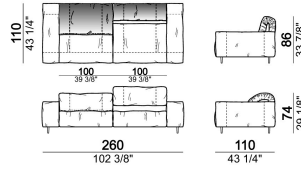

Composition "R" (right corner unit 260 cm with left pouf + fix central unit 110 cm + right unit 140 cm).

crazyr

Right or left unit

6109431

Right or left corner unit

6109451

Central unit

6109416

Composition "N" (central unit 220 cm + pouf 110x110 cm + right corner unit 280 cm)

crazyg

Composition "P" (central unit 220 cm with right pouf + right corner unit 260 cm)

crazyg

Right or left unit

6109427

Right or left corner unit

6109481

Dormeuse

6109463

Composition "L" (central unit 220 cm + right corner unit 260 cm)

crazyl

Composition "S" (fix central unit 220 cm + right corner unit 260 cm).

crazys

Central unit with right or left pouf

6109419

Sofa

6109404

Fix central unit

6109473

Sofa

6109405

Composition "M" (central unit 200 cm with left pouf + central unit 110 cm + right corner unit 280 cm)