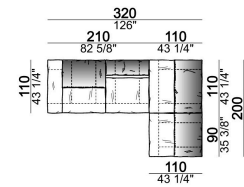

Composition "R" (right corner unit 260 cm with left pouf + fix central unit 110 cm + right unit 140 cm).

crazyr

Right or left unit

6109431

Right or left corner unit

6109451

Central unit

6109416

Fix central unit

6109474

Right or left unit

6109435

Composition "F" (left unit 210 cm + central unit 110 cm + central unit 90 cm)

crazyf

Right or left corner unit

6109449

Central unit

6109410

Composition "E" (left unit 210 cm + pouf 110x110 cm + right unit 120 cm)

crazye

Right or left unit

6109425

Sofa 310 cm.

6109483