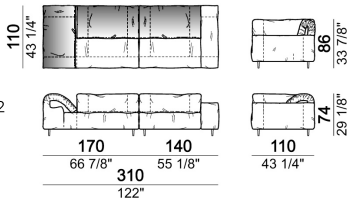

SPRINGING: elastic belts.

SEAT HEIGHT: 41 cm - 44 cm with spacers.

ARM HEIGHT: 58 cm

FEET: metal, finishes micaceous brown or titanium, h. 11,5 cm.

On request, with an extra charge, feet can be supplied 3 cm higher by using spacers that may be at sight.

By some compositions the standard feet where the two units are joined are replaced by central feet.

Composition "H" (left unit 210 cm + chaise-longue with right short arm 120x160 cm)

crazyh

Sofa 310 cm.

6109482

Fix central unit

6109476

Dormeuse

6109464

Central unit with right or left pouf

6109421

Composition "O" (central unit 200 cm with left pouf + central unit 110 cm + right unit 250 cm)

crazyo

Composition "R" (right corner unit 260 cm with left pouf + fix central unit 110 cm + right unit 140 cm).

crazyr

Right or left unit

6109431

Right or left corner unit

6109451

Central unit

6109416