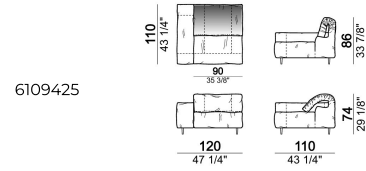

Composition "R" (right corner unit 260 cm with left pouf + fix central unit 110 cm + right unit 140 cm).

crazyr

Right or left unit

6109431

Right or left corner unit

6109451

Central unit

6109416

Fix central unit

6109474

Right or left unit

6109435

Composition "F" (left unit 210 cm + central unit 110 cm + central unit 90 cm)

crazyf

Right or left corner unit

6109449

Central unit

6109410

Composition "E" (left unit 210 cm + pouf 110x110 cm + right unit 120 cm)

crazye

Right or left unit

6109425

Sofa 310 cm.

6109483

Central unit with right or left pouf

6109417

Central unit

6109413

Pouf

6109470

Sofa 290 cm.

6109480