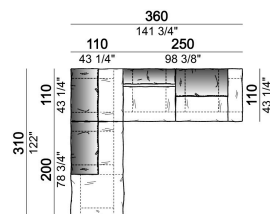

By some compositions the standard feet where the two units are joined are replaced by central feet.

Composition "H" (left unit 210 cm + chaise-longue with right short arm 120x160 cm)

crazyh

Sofa 310 cm.

6109482

Fix central unit

6109476

Dormeuse

6109464

Central unit with right or left pouf

6109421

Composition "O" (central unit 200 cm with left pouf + central unit 110 cm + right unit 250 cm)

crazyo

Right or left corner unit

6109445

Central unit

6109411

Chaise-longue with right or left short arm

6109457

unit with right or left pouf

6109467

Composition "R" (right corner unit 260 cm with left pouf + fix central unit 110 cm + right unit 140 cm).

crazyr

Right or left unit

6109431

Right or left corner unit

6109451

Central unit

6109416