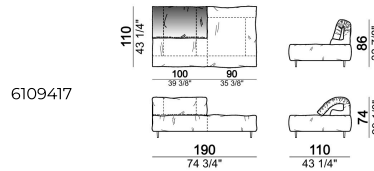

Composition "R" (right corner unit 260 cm with left pouf + fix central unit 110 cm + right unit 140 cm).

crazyr

Right or left unit

6109431

Right or left corner unit

6109451

Central unit

6109416

Fix central unit

6109474

Right or left unit

6109435

Composition "F" (left unit 210 cm + central unit 110 cm + central unit 90 cm)

crazyf

Right or left corner unit

6109449

Central unit

6109410

Composition "E" (left unit 210 cm + pouf 110x110 cm + right unit 120 cm)

crazye

Right or left unit

6109425

Sofa 310 cm.

6109483

Central unit with right or left pouf

6109417

Central unit

6109413

Pouf

6109470

Sofa 290 cm.

6109480