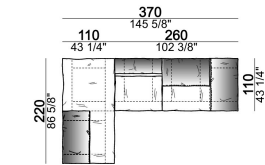

Composition "R" (right corner unit 260 cm with left pouf + fix central unit 110 cm + right unit 140 cm).

crazyr

Right or left unit

6109431

Right or left corner unit

6109451

Central unit

6109416

Composition "I" (central unit 220 cm + pouf 110x110 cm + right unit 250 cm)

crazyi

Right or left unit

6109437

Right or left corner unit with right or left pouf

6109453

Sofa

6109402

Fix central unit

6109475

unit with right or left pouf

6109439

unit with right or left pouf

6109441

Composition "C" (left unit 210 cm + pouf 110x110 cm + central unit 140 cm)

crazyg

Composition "N" (central unit 220 cm + pouf 110x110 cm + right corner unit 280 cm)

crazyg

Composition "P" (central unit 220 cm with right pouf + right corner unit 260 cm)

crazyg

Right or left unit

6109427

Right or left corner unit