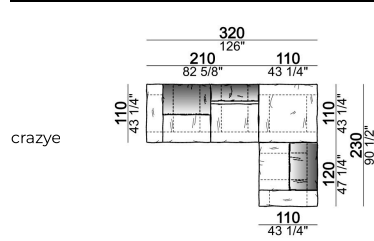

Composition "R" (right corner unit 260 cm with left pouf + fix central unit 110 cm + right unit 140 cm).

crazyr

Right or left unit

6109431

Right or left corner unit

6109451

Central unit

6109416

Fix central unit

6109474

Right or left unit

6109435

Composition "F" (left unit 210 cm + central unit 110 cm + central unit 90 cm)

crazyf

Right or left corner unit

6109449

Central unit

6109410

Composition "E" (left unit 210 cm + pouf 110x110 cm + right unit 120 cm)

crazye

Right or left unit

6109425

Sofa 310 cm.

6109483