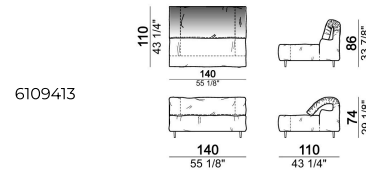

Composition "R" (right corner unit 260 cm with left pouf + fix central unit 110 cm + right unit 140 cm).

crazyr

Right or left unit

6109431

Right or left corner unit

6109451

Central unit

6109416

Fix central unit

6109474

Right or left unit

6109435

Composition "F" (left unit 210 cm + central unit 110 cm + central unit 90 cm)

crazyf

Right or left corner unit

6109449

Central unit

6109410

Composition "E" (left unit 210 cm + pouf 110x110 cm + right unit 120 cm)

crazye

Right or left unit

6109425

Sofa 310 cm.

6109483

Central unit with right or left pouf

6109417

Central unit

6109413

Pouf

6109470

Sofa 290 cm.

6109480