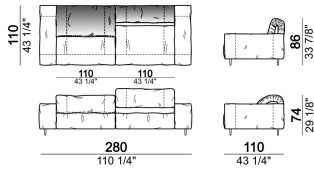

Composition "R" (right corner unit 260 cm with left pouf + fix central unit 110 cm + right unit 140 cm).

crazyr

Right or left unit

6109431

Right or left corner unit

6109451

Central unit

6109416

6109481

Dormeuse

6109463

Composition "L" (central unit 220 cm + right corner unit 260 cm)

crazyl

Composition "S" (fix central unit 220 cm + right corner unit 260 cm).

crazys

Central unit with right or left pouf

6109419

Sofa

6109404

Fix central unit

6109473

Sofa

6109405

Composition "M" (central unit 200 cm with left pouf + central unit 110 cm + right corner unit 280 cm)