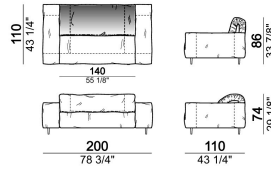

Composition "R" (right corner unit 260 cm with left pouf + fix central unit 110 cm + right unit 140 cm).

crazyr

Right or left unit

6109431

Right or left corner unit

6109451

Central unit

6109416

Central unit

6109412

Right or left corner unit with right or left pouf

6109455

Chaise-longue with right or left short arm

6109461

Chaise-longue with right or left short arm

6109459

Composition "I" (central unit 220 cm + pouf 110x110 cm + right unit 250 cm)

crazyi

Right or left unit

6109437

Right or left corner unit with right or left pouf

6109453

Sofa

6109402

Composition "N" (central unit 220 cm + pouf 110x110 cm + right corner unit 280 cm)

crazyg

Composition "P" (central unit 220 cm with right pouf + right corner unit 260 cm)

crazyg

Right or left unit

6109427

Right or left corner unit