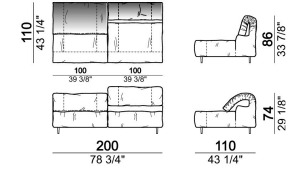

Composition "R" (right corner unit 260 cm with left pouf + fix central unit 110 cm + right unit 140 cm).

crazyr

Right or left unit

6109431

Right or left corner unit

6109451

Central unit

6109416

Composition "I" (central unit 220 cm + pouf 110x110 cm + right unit 250 cm)

crazyi

Right or left unit

6109437

Right or left corner unit with right or left pouf

6109453

Sofa

6109402

Fix central unit

6109475

unit with right or left pouf

6109439

unit with right or left pouf

6109441

Composition "C" (left unit 210 cm + pouf 110x110 cm + central unit 140 cm)

crazyg

Composition "N" (central unit 220 cm + pouf 110x110 cm + right corner unit 280 cm)

crazyg

Composition "P" (central unit 220 cm with right pouf + right corner unit 260 cm)

crazyg

Right or left unit

6109427

Right or left corner unit