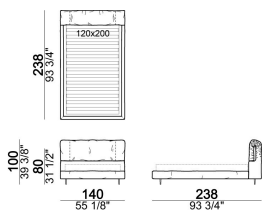

HEIGHT: 20 cm (slatted base), 30 cm (bedframe).

FEET: metal, finishes: micaceous brown.

Bed

7400302

Bed

7400301

Bed

7400303