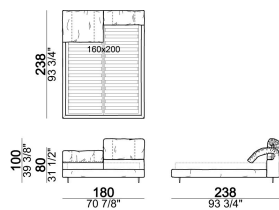

ARKETIPO / INDOOR

BED CRAZY DREAM

designed by Giuseppe Vigano' 2016

STRUCTURE: wood. Slatted base.

FRAME UPHOLSTERY: expanded polyurethane D40 covered with synthetic lining 230gr.

HEADBOARD UPHOLSTERY: expanded polyurethane D28; outer cover in 100% downproof white cotton filled with 100% natural goose feathers and quilted synthetic lining 230gr.

HEIGHT: 20 cm (slatted base), 30 cm (bedframe).

FEET: metal, finishes: micaceous brown.

Bed

7400302

Bed

7400301

Bed

7400303