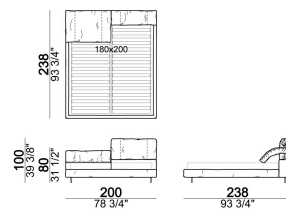

HEIGHT: 20 cm (slatted base), 30 cm (bedframe).

FEET: metal, finishes: micaceous brown.

Bed

7400302

Bed

7400301

Bed

7400303