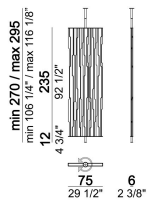

ARKETIPO / INDOOR

COMPLEMENT IN-DEPENDENT

designed by Gino Carollo 2018

STRUCTURE: MDF veneered Canaletto walnut on both sides, or one side MDF veneered Canaletto walnut and other side glass/mirror "Stopsol" (renowned for its extraordinary aesthetic look).

METAL PARTS: finishes: oxy grey or titanium.

Fixing to the ceiling with the supplied screws.

Room divider

6301001

Room divider

6301003

Room divider

6301005