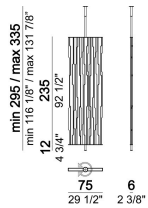

METAL PARTS: finishes: oxy grey or titanium.

Fixing to the ceiling with the supplied screws.

Room divider

6301001

Room divider

6301003

Room divider

6301005