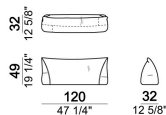

Composition "C" (seat unit B1.26 + seat unit B1.25 + 2 back cushions 120x49 cm).

nightC

Seat unit B4

6110331

Composition "I" (corner seat unit B6 + seat unit B5.34 + 3 back cushions 90x49 cm).

nightI

Composition "E" (2 corner seat units B6 + 2 back cushions 90x49 cm + 2 back cushions 90x39 cm)

nightH

Composition "A" (seat unit B2.27 + seat unit A2 + 2 back cushions 90x49 cm + 1 back cushion 120x49 cm).

nightA

Back cushion 90x39 cm

7110363

Composition "C" (corner seat unit B6 + seat unit A1 + 2 back cushions 90x49 cm + 1 back cushion 120x49 cm).

nightC

Seat unit B3

6110329

Back cushion 120x49 cm

7110362

Composition "F" (seat unit B5.34 + seat unit B2.28 + corner seat unit B6 + 3 back cushions 90x49 cm + 1 back cushion 90x39 cm + 1 back cushion 120x49 cm).

nightF

Seat unit A3

6110304

Seat unit A1

6110302

Composition "D" (seat unit A3 + seat unit B4.31 + 2 back cushions 90x49 cm + 2 back cushions 120x49 cm).

nightD

Back cushion 90x49 cm