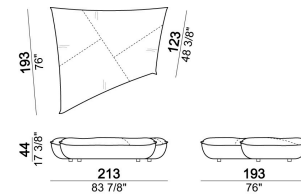

SEAT HEIGHT: 44 cm; 46,5 cm (with feet h. 8 cm).

HEIGHT WITH BACK CUSHION: 83 cm (with cushion h. 39 cm); 93 cm (with cushion h. 49 cm).

FEET: plastic, h. 5,5 cm.

On request feet can be supplied 8 cm high without extra-charge.

Composition "C" (seat unit B1.26 + seat unit B1.25 + 2 back cushions 120x49 cm).

nightC

Seat unit B4

6110331

Composition "I" (corner seat unit B6 + seat unit B5.34 + 3 back cushions 90x49 cm).

nightI

Composition "E" (2 corner seat units B6 + 2 back cushions 90x49 cm + 2 back cushions 90x39 cm)

nightE

Seat unit B5

6110333

Seat unit B2

6110327

Seat unit B1

6110325

Composition "H" (seat unit B1.26 + corner seat unit B6 + 2 back cushions 90x49 cm + 1 back cushion 90x39 cm).

nightH

Composition "A" (seat unit B2.27 + seat unit A2 + 2 back cushions 90x49 cm + 1 back cushion 120x49 cm).

nightA

Back cushion 90x39 cm

7110363

Composition "C" (corner seat unit B6 + seat unit A1 + 2 back cushions 90x49 cm + 1 back cushion 120x49 cm).