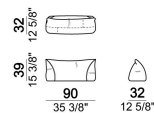

Composition "C" (seat unit B1.26 + seat unit B1.25 + 2 back cushions 120x49 cm).

nightC

Seat unit B4

6110331

Composition "I" (corner seat unit B6 + seat unit B5.34 + 3 back cushions 90x49 cm).

nightI

Composition "E" (2 corner seat units B6 + 2 back cushions 90x49 cm + 2 back cushions 90x39 cm)

nightE

Seat unit B5

6110333

Seat unit B2

6110327

Seat unit B1

6110325

Composition "H" (seat unit B1.26 + corner seat unit B6 + 2 back cushions 90x49 cm + 1 back cushion 90x39 cm).

nightH

Composition "A" (seat unit B2.27 + seat unit A2 + 2 back cushions 90x49 cm + 1 back cushion 120x49 cm).

nightA

Back cushion 90x39 cm

7110363

Composition "C" (corner seat unit B6 + seat unit A1 + 2 back cushions 90x49 cm + 1 back cushion 120x49 cm).

nightC

Seat unit B3

6110329

Back cushion 120x49 cm

7110362

Composition "F" (seat unit B5.34 + seat unit B2.28 + corner seat unit B6 + 3 back cushions 90x49 cm + 1 back cushion 90x39 cm + 1 back cushion 120x49 cm).