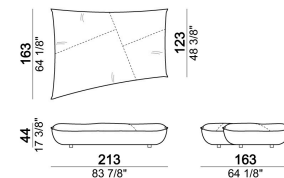

SEAT HEIGHT: 44 cm; 46,5 cm (with feet h. 8 cm).

HEIGHT WITH BACK CUSHION: 83 cm (with cushion h. 39 cm); 93 cm (with cushion h. 49 cm).

FEET: plastic, h. 5,5 cm.

On request feet can be supplied 8 cm high without extra-charge.

Composition "C" (seat unit B1.26 + seat unit B1.25 + 2 back cushions 120x49 cm).

nightC

Seat unit B4

6110331

Composition "I" (corner seat unit B6 + seat unit B5.34 + 3 back cushions 90x49 cm).

nightI

Composition "E" (2 corner seat units B6 + 2 back cushions 90x49 cm + 2 back cushions 90x39 cm)

nightH

Composition "A" (seat unit B2.27 + seat unit A2 + 2 back cushions 90x49 cm + 1 back cushion 120x49 cm).

nightA

Back cushion 90x39 cm

7110363

Composition "C" (corner seat unit B6 + seat unit A1 + 2 back cushions 90x49 cm + 1 back cushion 120x49 cm).

nightC

Seat unit B3

6110329

Back cushion 120x49 cm

7110362

Composition "F" (seat unit B5.34 + seat unit B2.28 + corner seat unit B6 + 3 back cushions 90x49 cm + 1 back cushion 90x39 cm + 1 back cushion 120x49 cm).