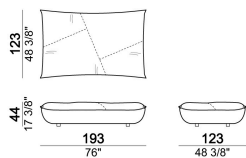

SEAT HEIGHT: 44 cm; 46,5 cm (with feet h. 8 cm).

HEIGHT WITH BACK CUSHION: 83 cm (with cushion h. 39 cm); 93 cm (with cushion h. 49 cm).

FEET: plastic, h. 5,5 cm.

On request feet can be supplied 8 cm high without extra-charge.

nightH

Composition "A" (seat unit B2.27 + seat unit A2 + 2 back cushions 90x49 cm + 1 back cushion 120x49 cm).

nightA

Back cushion 90x39 cm

7110363

Composition "C" (corner seat unit B6 + seat unit A1 + 2 back cushions 90x49 cm + 1 back cushion 120x49 cm).

nightC

Seat unit B3

6110329

Back cushion 120x49 cm

7110362

Composition "F" (seat unit B5.34 + seat unit B2.28 + corner seat unit B6 + 3 back cushions 90x49 cm + 1 back cushion 90x39 cm + 1 back cushion 120x49 cm).

nightF

Seat unit A3

6110304

Seat unit A1

6110302

Composition "D" (seat unit A3 + seat unit B4.31 + 2 back cushions 90x49 cm + 2 back cushions 120x49 cm).

nightD

Back cushion 90x49 cm