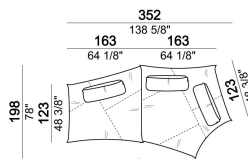

SEAT HEIGHT: 44 cm; 46,5 cm (with feet h. 8 cm).

HEIGHT WITH BACK CUSHION: 83 cm (with cushion h. 39 cm); 93 cm (with cushion h. 49 cm).

FEET: plastic, h. 5,5 cm.

On request feet can be supplied 8 cm high without extra-charge.

Composition "C" (seat unit B1.26 + seat unit B1.25 + 2 back cushions 120x49 cm).

nightC

Seat unit B4

6110331

Composition "I" (corner seat unit B6 + seat unit B5.34 + 3 back cushions 90x49 cm).

nightI

Composition "E" (2 corner seat units B6 + 2 back cushions 90x49 cm + 2 back cushions 90x39 cm)

nightE

Seat unit B5

6110333

Seat unit B2

6110327

Seat unit B1

6110325

Composition "H" (seat unit B1.26 + corner seat unit B6 + 2 back cushions 90x49 cm + 1 back cushion 90x39 cm).

nightH

Composition "A" (seat unit B2.27 + seat unit A2 + 2 back cushions 90x49 cm + 1 back cushion 120x49 cm).

nightA

Back cushion 90x39 cm

7110363

Composition "C" (corner seat unit B6 + seat unit A1 + 2 back cushions 90x49 cm + 1 back cushion 120x49 cm).