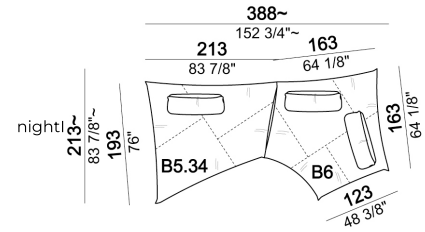

SEAT HEIGHT: 44 cm; 46,5 cm (with feet h. 8 cm).

HEIGHT WITH BACK CUSHION: 83 cm (with cushion h. 39 cm); 93 cm (with cushion h. 49 cm).

FEET: plastic, h. 5,5 cm.

On request feet can be supplied 8 cm high without extra-charge.

Composition "C" (seat unit B1.26 + seat unit B1.25 + 2 back cushions 120x49 cm).

nightC

Seat unit B4

6110331

Composition "I" (corner seat unit B6 + seat unit B5.34 + 3 back cushions 90x49 cm).

nightI

Composition "E" (2 corner seat units B6 + 2 back cushions 90x49 cm + 2 back cushions 90x39 cm)

nightE

Seat unit B5

6110333

Seat unit B2

6110327

Seat unit B1

6110325

Composition "H" (seat unit B1.26 + corner seat unit B6 + 2 back cushions 90x49 cm + 1 back cushion 90x39 cm).

nightH

Composition "A" (seat unit B2.27 + seat unit A2 + 2 back cushions 90x49 cm + 1 back cushion 120x49 cm).

nightA

Back cushion 90x39 cm

7110363

Composition "C" (corner seat unit B6 + seat unit A1 + 2 back cushions 90x49 cm + 1 back cushion 120x49 cm).