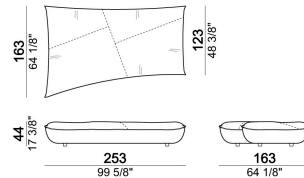

SEAT HEIGHT: 44 cm; 46,5 cm (with feet h. 8 cm).

HEIGHT WITH BACK CUSHION: 83 cm (with cushion h. 39 cm); 93 cm (with cushion h. 49 cm).

FEET: plastic, h. 5,5 cm.

On request feet can be supplied 8 cm high without extra-charge.

Composition "C" (seat unit B1.26 + seat unit B1.25 + 2 back cushions 120x49 cm).

nightC

Seat unit B4

6110331

Composition "I" (corner seat unit B6 + seat unit B5.34 + 3 back cushions 90x49 cm).

nightI

Composition "E" (2 corner seat units B6 + 2 back cushions 90x49 cm + 2 back cushions 90x39 cm)

nightE

Seat unit B5

6110333

Seat unit B2

6110327

Seat unit B1

6110325

Composition "H" (seat unit B1.26 + corner seat unit B6 + 2 back cushions 90x49 cm + 1 back cushion 90x39 cm).

nightH

Composition "A" (seat unit B2.27 + seat unit A2 + 2 back cushions 90x49 cm + 1 back cushion 120x49 cm).

nightA

Back cushion 90x39 cm

7110363

Composition "C" (corner seat unit B6 + seat unit A1 + 2 back cushions 90x49 cm + 1 back cushion 120x49 cm).