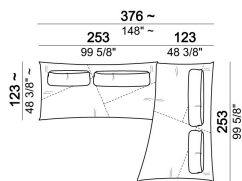

nightH

Composition "A" (seat unit B2.27 + seat unit A2 + 2 back cushions 90x49 cm + 1 back cushion 120x49 cm).

nightA

Back cushion 90x39 cm

7110363

Composition "C" (corner seat unit B6 + seat unit A1 + 2 back cushions 90x49 cm + 1 back cushion 120x49 cm).

nightC

Seat unit B3

6110329

Back cushion 120x49 cm

7110362

Composition "F" (seat unit B5.34 + seat unit B2.28 + corner seat unit B6 + 3 back cushions 90x49 cm + 1 back cushion 90x39 cm + 1 back cushion 120x49 cm).

nightF

Seat unit A3

6110304

Seat unit A1

6110302

Composition "D" (seat unit A3 + seat unit B4.31 + 2 back cushions 90x49 cm + 2 back cushions 120x49 cm).

nightD

Back cushion 90x49 cm

7110361

Corner seat unit B6

6110355

Composition "B" (seat unit B1.26 + seat unit A1 + 2 back cushions 120x49 cm).

nightB

Seat unit A2

6110303