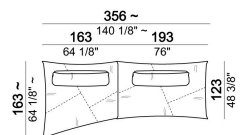

SEAT HEIGHT: 44 cm; 46,5 cm (with feet h. 8 cm).

HEIGHT WITH BACK CUSHION: 83 cm (with cushion h. 39 cm); 93 cm (with cushion h. 49 cm).

FEET: plastic, h. 5,5 cm.

On request feet can be supplied 8 cm high without extra-charge.

nightH

Composition "A" (seat unit B2.27 + seat unit A2 + 2 back cushions 90x49 cm + 1 back cushion 120x49 cm).

nightA

Back cushion 90x39 cm

7110363

Composition "C" (corner seat unit B6 + seat unit A1 + 2 back cushions 90x49 cm + 1 back cushion 120x49 cm).

nightF

Seat unit A3

6110304

Seat unit A1

6110302

Composition "D" (seat unit A3 + seat unit B4.31 + 2 back cushions 90x49 cm + 2 back cushions 120x49 cm).

nightD

Back cushion 90x49 cm

7110361

Corner seat unit B6

6110355

Composition "B" (seat unit B1.26 + seat unit A1 + 2 back cushions 120x49 cm).

nightB

Seat unit A2

6110303