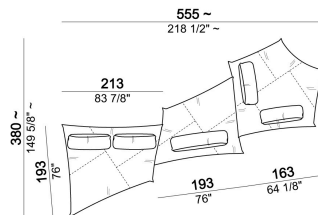

Composition "C" (seat unit B1.26 + seat unit B1.25 + 2 back cushions 120x49 cm).

nightC

Seat unit B4

6110331

Composition "I" (corner seat unit B6 + seat unit B5.34 + 3 back cushions 90x49 cm).

nightI

Composition "E" (2 corner seat units B6 + 2 back cushions 90x49 cm + 2 back cushions 90x39 cm)

nightH

Composition "A" (seat unit B2.27 + seat unit A2 + 2 back cushions 90x49 cm + 1 back cushion 120x49 cm).

nightA

Back cushion 90x39 cm

7110363

Composition "C" (corner seat unit B6 + seat unit A1 + 2 back cushions 90x49 cm + 1 back cushion 120x49 cm).

nightC

Seat unit B3

6110329

Back cushion 120x49 cm

7110362

Composition "F" (seat unit B5.34 + seat unit B2.28 + corner seat unit B6 + 3 back cushions 90x49 cm + 1 back cushion 90x39 cm + 1 back cushion 120x49 cm).

nightF

Seat unit A3

6110304

Seat unit A1

6110302

Composition "D" (seat unit A3 + seat unit B4.31 + 2 back cushions 90x49 cm + 2 back cushions 120x49 cm).

nightD

Back cushion 90x49 cm