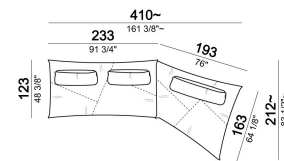

SEAT HEIGHT: 44 cm; 46,5 cm (with feet h. 8 cm).

HEIGHT WITH BACK CUSHION: 83 cm (with cushion h. 39 cm); 93 cm (with cushion h. 49 cm).

FEET: plastic, h. 5,5 cm.

On request feet can be supplied 8 cm high without extra-charge.

Composition "C" (seat unit B1.26 + seat unit B1.25 + 2 back cushions 120x49 cm).

nightC

Seat unit B4

6110331

Composition "I" (corner seat unit B6 + seat unit B5.34 + 3 back cushions 90x49 cm).

nightI

Composition "E" (2 corner seat units B6 + 2 back cushions 90x49 cm + 2 back cushions 90x39 cm)

nightE

Seat unit B5

6110333

Seat unit B2

6110327

Seat unit B1

6110325

Composition "H" (seat unit B1.26 + corner seat unit B6 + 2 back cushions 90x49 cm + 1 back cushion 90x39 cm).

nightH

Composition "A" (seat unit B2.27 + seat unit A2 + 2 back cushions 90x49 cm + 1 back cushion 120x49 cm).

nightA

Back cushion 90x39 cm

7110363

Composition "C" (corner seat unit B6 + seat unit A1 + 2 back cushions 90x49 cm + 1 back cushion 120x49 cm).