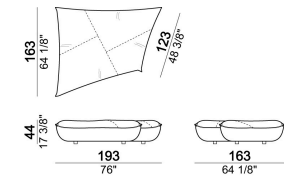

SEAT HEIGHT: 44 cm; 46,5 cm (with feet h. 8 cm).

HEIGHT WITH BACK CUSHION: 83 cm (with cushion h. 39 cm); 93 cm (with cushion h. 49 cm).

FEET: plastic, h. 5,5 cm.

On request feet can be supplied 8 cm high without extra-charge.

Composition "C" (seat unit B1.26 + seat unit B1.25 + 2 back cushions 120x49 cm).

nightC

Seat unit B4

6110331

Composition "I" (corner seat unit B6 + seat unit B5.34 + 3 back cushions 90x49 cm).

nightI

Composition "E" (2 corner seat units B6 + 2 back cushions 90x49 cm + 2 back cushions 90x39 cm)

nightE

Seat unit B5

6110333

Seat unit B2

6110327

Seat unit B1

6110325

Composition "H" (seat unit B1.26 + corner seat unit B6 + 2 back cushions 90x49 cm + 1 back cushion 90x39 cm).

nightH

Composition "A" (seat unit B2.27 + seat unit A2 + 2 back cushions 90x49 cm + 1 back cushion 120x49 cm).

nightA

Back cushion 90x39 cm

7110363

Composition "C" (corner seat unit B6 + seat unit A1 + 2 back cushions 90x49 cm + 1 back cushion 120x49 cm).