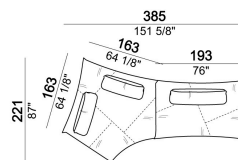

Composition "C" (seat unit B1.26 + seat unit B1.25 + 2 back cushions 120x49 cm).

nightC

Seat unit B4

6110331

Composition "I" (corner seat unit B6 + seat unit B5.34 + 3 back cushions 90x49 cm).

nightI

Composition "E" (2 corner seat units B6 + 2 back cushions 90x49 cm + 2 back cushions 90x39 cm)

nightE

Seat unit B5

6110333

Seat unit B2

6110327

Seat unit B1

6110325

Composition "H" (seat unit B1.26 + corner seat unit B6 + 2 back cushions 90x49 cm + 1 back cushion 90x39 cm).

nightH

Composition "A" (seat unit B2.27 + seat unit A2 + 2 back cushions 90x49 cm + 1 back cushion 120x49 cm).

nightA

Back cushion 90x39 cm

7110363

Composition "C" (corner seat unit B6 + seat unit A1 + 2 back cushions 90x49 cm + 1 back cushion 120x49 cm).

nightC

Seat unit B3

6110329

Back cushion 120x49 cm

7110362

Composition "F" (seat unit B5.34 + seat unit B2.28 + corner seat unit B6 + 3 back cushions 90x49 cm + 1 back cushion 90x39 cm + 1 back cushion 120x49 cm).