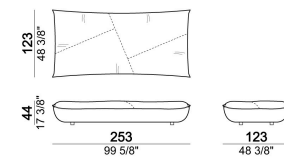

Composition "C" (seat unit B1.26 + seat unit B1.25 + 2 back cushions 120x49 cm).

nightC

Seat unit B4

6110331

Composition "I" (corner seat unit B6 + seat unit B5.34 + 3 back cushions 90x49 cm).

nightI

Composition "E" (2 corner seat units B6 + 2 back cushions 90x49 cm + 2 back cushions 90x39 cm)

nightH

Composition "A" (seat unit B2.27 + seat unit A2 + 2 back cushions 90x49 cm + 1 back cushion 120x49 cm).

nightA

Back cushion 90x39 cm

7110363

Composition "C" (corner seat unit B6 + seat unit A1 + 2 back cushions 90x49 cm + 1 back cushion 120x49 cm).

nightC

Seat unit B3

6110329

Back cushion 120x49 cm

7110362

Composition "F" (seat unit B5.34 + seat unit B2.28 + corner seat unit B6 + 3 back cushions 90x49 cm + 1 back cushion 90x39 cm + 1 back cushion 120x49 cm).

nightF

Seat unit A3

6110304

Seat unit A1

6110302

Composition "D" (seat unit A3 + seat unit B4.31 + 2 back cushions 90x49 cm + 2 back cushions 120x49 cm).

nightD

Back cushion 90x49 cm