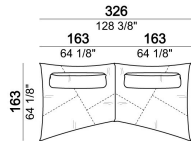

SEAT HEIGHT: 44 cm; 46,5 cm (with feet h. 8 cm).

HEIGHT WITH BACK CUSHION: 83 cm (with cushion h. 39 cm); 93 cm (with cushion h. 49 cm).

FEET: plastic, h. 5,5 cm.

On request feet can be supplied 8 cm high without extra-charge.

Composition "C" (seat unit B1.26 + seat unit B1.25 + 2 back cushions 120x49 cm).

nightC

Seat unit B4

6110331

Composition "I" (corner seat unit B6 + seat unit B5.34 + 3 back cushions 90x49 cm).

nightI

Composition "E" (2 corner seat units B6 + 2 back cushions 90x49 cm + 2 back cushions 90x39 cm)

nightH

Composition "A" (seat unit B2.27 + seat unit A2 + 2 back cushions 90x49 cm + 1 back cushion 120x49 cm).

nightA

Back cushion 90x39 cm

7110363

Composition "C" (corner seat unit B6 + seat unit A1 + 2 back cushions 90x49 cm + 1 back cushion 120x49 cm).

nightF

Seat unit A3

6110304

Seat unit A1

6110302

Composition "D" (seat unit A3 + seat unit B4.31 + 2 back cushions 90x49 cm + 2 back cushions 120x49 cm).

nightD

Back cushion 90x49 cm