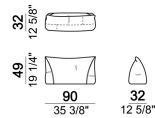

Back cushion 90x49 cm

7110361