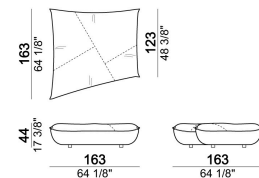

SEAT HEIGHT: 44 cm; 46,5 cm (with feet h. 8 cm).

HEIGHT WITH BACK CUSHION: 83 cm (with cushion h. 39 cm); 93 cm (with cushion h. 49 cm).

FEET: plastic, h. 5,5 cm.

On request feet can be supplied 8 cm high without extra-charge.

Composition "C" (seat unit B1.26 + seat unit B1.25 + 2 back cushions 120x49 cm).

nightC

Seat unit B4

6110331

Composition "I" (corner seat unit B6 + seat unit B5.34 + 3 back cushions 90x49 cm).

nightI

Composition "E" (2 corner seat units B6 + 2 back cushions 90x49 cm + 2 back cushions 90x39 cm)

nightE

Seat unit B5

6110333

Seat unit B2

6110327

Seat unit B1

6110325

Composition "H" (seat unit B1.26 + corner seat unit B6 + 2 back cushions 90x49 cm + 1 back cushion 90x39 cm).

nightH

Composition "A" (seat unit B2.27 + seat unit A2 + 2 back cushions 90x49 cm + 1 back cushion 120x49 cm).

nightA

Back cushion 90x39 cm

7110363

Composition "C" (corner seat unit B6 + seat unit A1 + 2 back cushions 90x49 cm + 1 back cushion 120x49 cm).