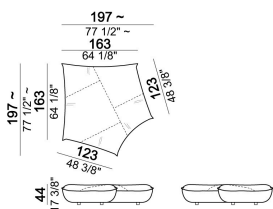

Corner seat unit B6

6110355