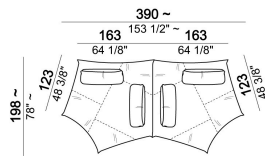

SEAT HEIGHT: 44 cm; 46,5 cm (with feet h. 8 cm).

HEIGHT WITH BACK CUSHION: 83 cm (with cushion h. 39 cm); 93 cm (with cushion h. 49 cm).

FEET: plastic, h. 5,5 cm.

On request feet can be supplied 8 cm high without extra-charge.

Composition "C" (seat unit B1.26 + seat unit B1.25 + 2 back cushions 120x49 cm).

nightC

Seat unit B4

6110331

Composition "I" (corner seat unit B6 + seat unit B5.34 + 3 back cushions 90x49 cm).

nightI

Composition "E" (2 corner seat units B6 + 2 back cushions 90x49 cm + 2 back cushions 90x39 cm)

nightE

Seat unit B5

6110333

Seat unit B2

6110327

Seat unit B1

6110325

Composition "H" (seat unit B1.26 + corner seat unit B6 + 2 back cushions 90x49 cm + 1 back cushion 90x39 cm).

nightH

Composition "A" (seat unit B2.27 + seat unit A2 + 2 back cushions 90x49 cm + 1 back cushion 120x49 cm).

nightA

Back cushion 90x39 cm

7110363

Composition "C" (corner seat unit B6 + seat unit A1 + 2 back cushions 90x49 cm + 1 back cushion 120x49 cm).