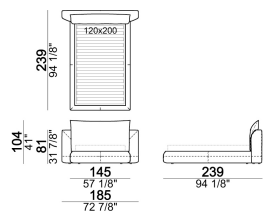

# BED STARMAN DREAM

*designed by Ludovica + Roberto Palomba 2020*

**STRUCTURE:** wood.

**STRUCTURE UPHOLSTERY:** expanded polyurethane T30 covered with coupled synthetic lining 100 gr.

**HEADBOARD UPHOLSTERY:** expanded polyurethane T18 elastic covered with synthetic lining 380 gr coupled with cotton.

**HEIGHT:** 19,5 cm (slatted base), 30 cm (bedframe).

**FEET:** plastic, h. 3 cm (headboard), 19 cm (slatted base).

Bed

7400501

Bed

7400504

Bed

7400503