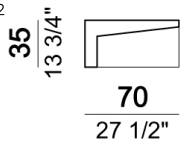

ARKETIPO / INDOOR

COFFEE TABLE TALKING HEADS

STRUCTURE: polyurethane resin, finishes: Dark Composite (5704201) or Grey Composite (5704202).

METAL PARTS: black nickel finish.

Coffee Table

5704202

Set of 2 coffee tables