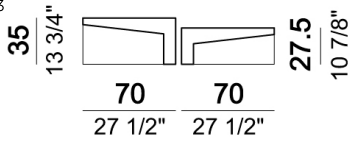

Coffee Table

5704202

Set of 2 coffee tables

5704203

Coffee Table

5704201