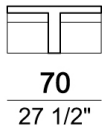

ARKETIPO / INDOOR

COFFEE TABLE TALKING HEADS

STRUCTURE: polyurethane resin, finishes: Dark Composite (5704201) or Grey Composite (5704202).

METAL PARTS: black nickel finish.

Coffee Table

5704202

Set of 2 coffee tables