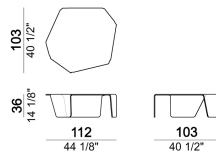

ARKETIPO / INDOOR

COFFEE TABLE CHIMERA

designed by Dainelli Studio 2020

TOP AND STRUCTURE: curved and hammered smoked glass or "Pacific Blue" glass, thickness 12 mm.

Coffee Table

5702502

Coffee Table

5702501