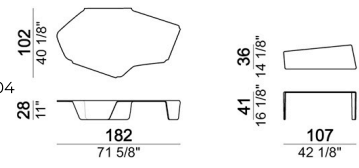

Set of 2 coffee tables

5702504