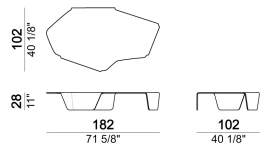

ARKETIPO / INDOOR

COFFEE TABLE CHIMERA

designed by Dainelli Studio 2020

TOP AND STRUCTURE: curved and hammered smoked glass or "Pacific Blue" glass, thickness 12 mm.

Coffee Table

5702502

Coffee Table

5702501