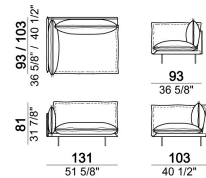

autoF

Composition "D" (left unit 226x103 cm + left corner unit 246x103 cm)

autoD

Composition "C" (left unit 246x103 cm + left corner sofa 261x103 cm)

autoC

Composition "H" (left unit 226x103 cm + right unit 171x171 cm)

6109031

Right or left unit

6109057

Sofa, back cushions 115 cm

6109005

Armchair, back cushion 105 cm

6109011

Right or left unit, back cushions 105 cm.

6109029

Sofa, back cushions 105 cm

6109004

Right or left unit, back cushion 115 cm

6109025

Chaise-longue with right or left short arm, back cushion 115 cm

6109038

Central unit, back cushions 105 cm.

6109021

Sofa, back cushions 95 cm

6109006

Armchair

6109052

Composition "A" (left unit 226x103 cm + chaise-longue 121x183 cm with right short arm)

autoA

Central unit, back cushions 115 cm.