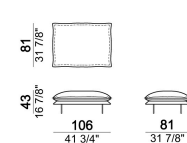

Composition "B" (left unit 226x103 cm + left corner unit 226x103 cm)

autoB

Central unit, back cushions 95 cm.

6109020

Right or left unit, back cushion 105 cm.

6109023

Chaise-longue with right or left short arm, back cushion 95 cm

6109034

Armchair, back cushion 64 cm

6109901

Composition "I" (left unit 206x103 cm + right unit 171x171 cm)

autol

Central unit, back cushion 115 cm.

6109019

Composition "F" (left unit 246x103 cm + left corner sofa 261x93 cm)

autoF

Composition "D" (left unit 226x103 cm + left corner unit 246x103 cm)

autoD

Composition "C" (left unit 246x103 cm + left corner sofa 261x103 cm)

autoC

Composition "H" (left unit 226x103 cm + right unit 171x171 cm)

autoH

Sofa, back cushions 95 cm

6109003

Right or left unit, back cushion 95 cm

6109027

Pouf

6109050

Right or left unit, back cushions 115 cm.