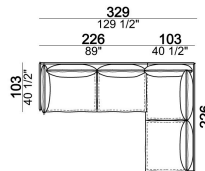

Composition "E" (left unit 226x93 cm + chaise-longue 121x183 cm with right short arm)

autoE

Armchair, back cushion 95 cm

6109001

Composition "G" (left unit 206x93 cm + right unit 206x103 cm)

autoG

Pouf

6109051

Composition "B" (left unit 226x103 cm + left corner unit 226x103 cm)

autoB

Central unit, back cushions 95 cm.

6109020

Right or left unit, back cushion 105 cm.

6109023

Chaise-longue with right or left short arm, back cushion 95 cm

6109034

Armchair, back cushion 64 cm

6109901

Composition "I" (left unit 206x103 cm + right unit 171x171 cm)

autol

Central unit, back cushion 115 cm.

6109019

Composition "F" (left unit 246x103 cm + left corner sofa 261x93 cm)

autoF

Composition "D" (left unit 226x103 cm + left corner unit 246x103 cm)

autoD

Composition "C" (left unit 246x103 cm + left corner sofa 261x103 cm)

autoC

Composition "H" (left unit 226x103 cm + right unit 171x171 cm)