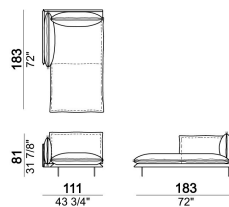

Composition "E" (left unit 226x93 cm + chaise-longue 121x183 cm with right short arm)

autoE

Armchair, back cushion 95 cm

6109001

Composition "G" (left unit 206x93 cm + right unit 206x103 cm)

autoG

Pouf

6109051

Composition "B" (left unit 226x103 cm + left corner unit 226x103 cm)

autoB

Central unit, back cushions 95 cm.

6109020

Right or left unit, back cushion 105 cm.

6109023

Chaise-longue with right or left short arm, back cushion 95 cm

6109034

Armchair, back cushion 64 cm

6109901

Composition "I" (left unit 206x103 cm + right unit 171x171 cm)

autol

Central unit, back cushion 115 cm.

6109019

Composition "F" (left unit 246x103 cm + left corner sofa 261x93 cm)

autoF

Composition "D" (left unit 226x103 cm + left corner unit 246x103 cm)

autoD

Composition "C" (left unit 246x103 cm + left corner sofa 261x103 cm)

autoC

Composition "H" (left unit 226x103 cm + right unit 171x171 cm)