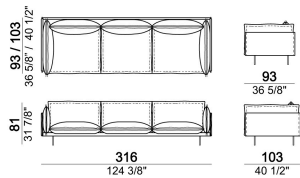

6109034

Armchair, back cushion 64 cm

6109901

Composition "I" (left unit 206x103 cm + right unit 171x171 cm)

autol

Central unit, back cushion 115 cm.

6109019

Composition "F" (left unit 246x103 cm + left corner sofa 261x93 cm)

autoF

Composition "D" (left unit 226x103 cm + left corner unit 246x103 cm)

autoD

Composition "C" (left unit 246x103 cm + left corner sofa 261x103 cm)

autoC

Composition "H" (left unit 226x103 cm + right unit 171x171 cm)

6109029

Sofa, back cushions 105 cm

6109004

Right or left unit, back cushion 115 cm

6109025

Chaise-longue with right or left short arm, back cushion 115 cm

6109038

Central unit, back cushions 105 cm.

6109021

Sofa, back cushions 95 cm

6109006

Armchair

6109052

Composition "A" (left unit 226x103 cm + chaise-longue 121x183 cm with right short arm)

autoA

Central unit, back cushions 115 cm.