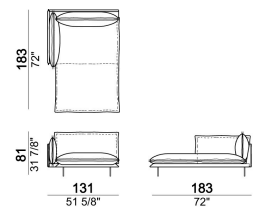

autoF

Composition "D" (left unit 226x103 cm + left corner unit 246x103 cm)

autoD

Composition "C" (left unit 246x103 cm + left corner sofa 261x103 cm)

autoC

Composition "H" (left unit 226x103 cm + right unit 171x171 cm)

6109031

Right or left unit

6109057

Sofa, back cushions 115 cm

6109005

Armchair, back cushion 105 cm

6109011

Right or left unit, back cushions 105 cm.

6109029

Sofa, back cushions 105 cm

6109004

Right or left unit, back cushion 115 cm

6109025

Chaise-longue with right or left short arm, back cushion 115 cm

6109038

Central unit, back cushions 105 cm.

6109021

Sofa, back cushions 95 cm

6109006

Armchair

6109052

Composition "A" (left unit 226x103 cm + chaise-longue 121x183 cm with right short arm)

autoA

Central unit, back cushions 115 cm.