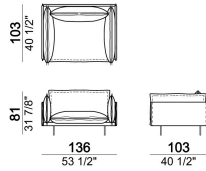

6109034

Armchair, back cushion 64 cm

6109901

Composition "I" (left unit 206x103 cm + right unit 171x171 cm)

autol

Central unit, back cushion 115 cm.

6109019

Composition "F" (left unit 246x103 cm + left corner sofa 261x93 cm)

autoF

Composition "D" (left unit 226x103 cm + left corner unit 246x103 cm)

autoD

Composition "C" (left unit 246x103 cm + left corner sofa 261x103 cm)

autoC

Composition "H" (left unit 226x103 cm + right unit 171x171 cm)

autoH

Sofa, back cushions 95 cm

6109003

Right or left unit, back cushion 95 cm

6109027

Pouf

6109050

Right or left unit, back cushions 115 cm.

6109031

Right or left unit

6109057

Sofa, back cushions 115 cm

6109005

Armchair, back cushion 105 cm

6109011

Right or left unit, back cushions 105 cm.