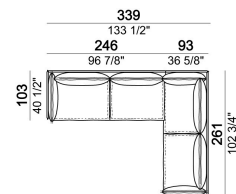

Composition "E" (left unit 226x93 cm + chaise-longue 121x183 cm with right short arm)

autoE

Armchair, back cushion 95 cm

6109001

Composition "G" (left unit 206x93 cm + right unit 206x103 cm)

autoG

Pouf

6109051

Composition "B" (left unit 226x103 cm + left corner unit 226x103 cm)

autoB

Central unit, back cushions 95 cm.

6109020

Right or left unit, back cushion 105 cm.

6109023

Chaise-longue with right or left short arm, back cushion 95 cm

6109034

Armchair, back cushion 64 cm

6109901

Composition "I" (left unit 206x103 cm + right unit 171x171 cm)

autol

Central unit, back cushion 115 cm.

6109019

Composition "F" (left unit 246x103 cm + left corner sofa 261x93 cm)

autoF

Composition "D" (left unit 226x103 cm + left corner unit 246x103 cm)

autoD

Composition "C" (left unit 246x103 cm + left corner sofa 261x103 cm)

autoC

Composition "H" (left unit 226x103 cm + right unit 171x171 cm)