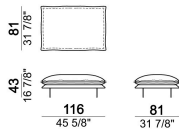

Composition "E" (left unit 226x93 cm + chaise-longue 121x183 cm with right short arm)

autoE

Armchair, back cushion 95 cm

6109001

Composition "G" (left unit 206x93 cm + right unit 206x103 cm)

autoG

Pouf

6109051

Composition "B" (left unit 226x103 cm + left corner unit 226x103 cm)

autoB

Central unit, back cushions 95 cm.

6109020

Right or left unit, back cushion 105 cm.

6109023

Chaise-longue with right or left short arm, back cushion 95 cm

6109034

Armchair, back cushion 64 cm

6109901

Composition "I" (left unit 206x103 cm + right unit 171x171 cm)

autol

Central unit, back cushion 115 cm.

6109019

Composition "F" (left unit 246x103 cm + left corner sofa 261x93 cm)

autoF

Composition "D" (left unit 226x103 cm + left corner unit 246x103 cm)

autoD

Composition "C" (left unit 246x103 cm + left corner sofa 261x103 cm)

autoC

Composition "H" (left unit 226x103 cm + right unit 171x171 cm)