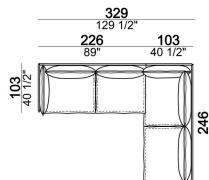

Composition "E" (left unit 226x93 cm + chaise-longue 121x183 cm with right short arm)

autoE

Armchair, back cushion 95 cm

6109001

Composition "G" (left unit 206x93 cm + right unit 206x103 cm)

autoG

Pouf

6109051

Composition "B" (left unit 226x103 cm + left corner unit 226x103 cm)

autoB

Central unit, back cushions 95 cm.

6109020

Right or left unit, back cushion 105 cm.

6109023

Chaise-longue with right or left short arm, back cushion 95 cm

6109034

Armchair, back cushion 64 cm

6109901

Composition "I" (left unit 206x103 cm + right unit 171x171 cm)

autol

Central unit, back cushion 115 cm.

6109019

Composition "F" (left unit 246x103 cm + left corner sofa 261x93 cm)

autoF

Composition "D" (left unit 226x103 cm + left corner unit 246x103 cm)

autoD

Composition "C" (left unit 246x103 cm + left corner sofa 261x103 cm)

autoC

Composition "H" (left unit 226x103 cm + right unit 171x171 cm)