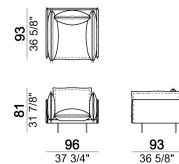

Composition "E" (left unit 226x93 cm + chaise-longue 121x183 cm with right short arm)

autoE

Armchair, back cushion 95 cm

6109001

Composition "G" (left unit 206x93 cm + right unit 206x103 cm)

autoG

Pouf

6109051

Composition "B" (left unit 226x103 cm + left corner unit 226x103 cm)

autoB

Central unit, back cushions 95 cm.

6109020

Right or left unit, back cushion 105 cm.

6109023

Chaise-longue with right or left short arm, back cushion 95 cm

6109034

Armchair, back cushion 64 cm

6109901

Composition "I" (left unit 206x103 cm + right unit 171x171 cm)

autol

Central unit, back cushion 115 cm.

6109019

Composition "F" (left unit 246x103 cm + left corner sofa 261x93 cm)

autoF

Composition "D" (left unit 226x103 cm + left corner unit 246x103 cm)

autoD

Composition "C" (left unit 246x103 cm + left corner sofa 261x103 cm)

autoC

Composition "H" (left unit 226x103 cm + right unit 171x171 cm)