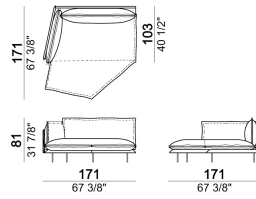

6109034

Armchair, back cushion 64 cm

6109901

Composition "I" (left unit 206x103 cm + right unit 171x171 cm)

autol

Central unit, back cushion 115 cm.

6109019

Composition "F" (left unit 246x103 cm + left corner sofa 261x93 cm)

autoF

Composition "D" (left unit 226x103 cm + left corner unit 246x103 cm)

autoD

Composition "C" (left unit 246x103 cm + left corner sofa 261x103 cm)

autoC

Composition "H" (left unit 226x103 cm + right unit 171x171 cm)

autoH

Sofa, back cushions 95 cm

6109003

Right or left unit, back cushion 95 cm

6109027

Pouf

6109050

Right or left unit, back cushions 115 cm.

6109031

Right or left unit

6109057

Sofa, back cushions 115 cm

6109005

Armchair, back cushion 105 cm

6109011

Right or left unit, back cushions 105 cm.