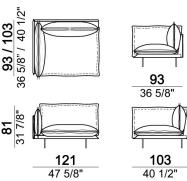

Composition "E" (left unit 226x93 cm + chaise-longue 121x183 cm with right short arm)

autoE

Armchair, back cushion 95 cm

6109001

Composition "G" (left unit 206x93 cm + right unit 206x103 cm)

autoG

Pouf

6109051

Composition "B" (left unit 226x103 cm + left corner unit 226x103 cm)

autoB

Central unit, back cushions 95 cm.

6109020

Right or left unit, back cushion 105 cm.

6109023

Chaise-longue with right or left short arm, back cushion 95 cm

6109034

Armchair, back cushion 64 cm

6109901

Composition "I" (left unit 206x103 cm + right unit 171x171 cm)

autol

Central unit, back cushion 115 cm.

6109019

Composition "F" (left unit 246x103 cm + left corner sofa 261x93 cm)

autoF

Composition "D" (left unit 226x103 cm + left corner unit 246x103 cm)

autoD

Composition "C" (left unit 246x103 cm + left corner sofa 261x103 cm)

autoC

Composition "H" (left unit 226x103 cm + right unit 171x171 cm)