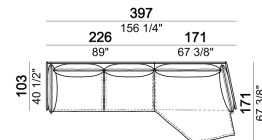

Composition "B" (left unit 226x103 cm + left corner unit 226x103 cm)

autoB

Central unit, back cushions 95 cm.

6109020

Right or left unit, back cushion 105 cm.

6109023

Chaise-longue with right or left short arm, back cushion 95 cm

6109034

Armchair, back cushion 64 cm

6109901

Composition "I" (left unit 206x103 cm + right unit 171x171 cm)

autol

Central unit, back cushion 115 cm.

6109019

Composition "F" (left unit 246x103 cm + left corner sofa 261x93 cm)

autoF

Composition "D" (left unit 226x103 cm + left corner unit 246x103 cm)

autoD

Composition "C" (left unit 246x103 cm + left corner sofa 261x103 cm)

autoC

Composition "H" (left unit 226x103 cm + right unit 171x171 cm)

autoH

Sofa, back cushions 95 cm

6109003

Right or left unit, back cushion 95 cm

6109027

Pouf

6109050

Right or left unit, back cushions 115 cm.