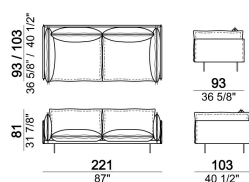

Composition "B" (left unit 226x103 cm + left corner unit 226x103 cm)

autoB

Central unit, back cushions 95 cm.

6109020

Right or left unit, back cushion 105 cm.

6109023

Chaise-longue with right or left short arm, back cushion 95 cm

6109034

Armchair, back cushion 64 cm

6109901

Composition "I" (left unit 206x103 cm + right unit 171x171 cm)

autol

Central unit, back cushion 115 cm.

6109019

Composition "F" (left unit 246x103 cm + left corner sofa 261x93 cm)

autoF

Composition "D" (left unit 226x103 cm + left corner unit 246x103 cm)

autoD

Composition "C" (left unit 246x103 cm + left corner sofa 261x103 cm)

autoC

Composition "H" (left unit 226x103 cm + right unit 171x171 cm)

autoH

Sofa, back cushions 95 cm

6109003

Right or left unit, back cushion 95 cm

6109027

Pouf

6109050

Right or left unit, back cushions 115 cm.