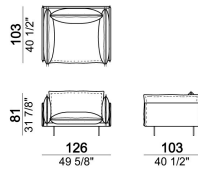

SPRINGING: elastic belts.

SEAT HEIGHT: 43 cm - 48 cm with feet h. 22 cm.

ARM HEIGHT: 60 cm (structure); 74 cm (with arm-side cushion).

FEET: metal, finishes: micaceous brown, titanium or brass, h. 17 cm. **On request feet can be supplied 5 cm higher with an extra charge.**

Composition "E" (left unit 226x93 cm + chaise-longue 121x183 cm with right short arm)

autoE

Armchair, back cushion 95 cm

6109001

Composition "G" (left unit 206x93 cm + right unit 206x103 cm)

autoG

Pouf

6109051

6109034

Armchair, back cushion 64 cm

6109901

Composition "I" (left unit 206x103 cm + right unit 171x171 cm)

autol

Central unit, back cushion 115 cm.

6109019

Composition "F" (left unit 246x103 cm + left corner sofa 261x93 cm)

autoF

Composition "D" (left unit 226x103 cm + left corner unit 246x103 cm)

autoD

Composition "C" (left unit 246x103 cm + left corner sofa 261x103 cm)

autoC

Composition "H" (left unit 226x103 cm + right unit 171x171 cm)