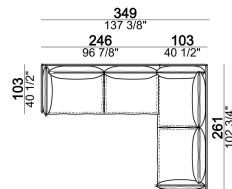

Composition "B" (left unit 226x103 cm + left corner unit 226x103 cm)

autoB

Central unit, back cushions 95 cm.

6109020

Right or left unit, back cushion 105 cm.

6109023

Chaise-longue with right or left short arm, back cushion 95 cm

6109034

Armchair, back cushion 64 cm

6109901

Composition "I" (left unit 206x103 cm + right unit 171x171 cm)

autol

Central unit, back cushion 115 cm.

6109019

Composition "F" (left unit 246x103 cm + left corner sofa 261x93 cm)

autoF

Composition "D" (left unit 226x103 cm + left corner unit 246x103 cm)

autoD

Composition "C" (left unit 246x103 cm + left corner sofa 261x103 cm)

autoC

Composition "H" (left unit 226x103 cm + right unit 171x171 cm)

autoH

Sofa, back cushions 95 cm

6109003

Right or left unit, back cushion 95 cm

6109027

Pouf

6109050

Right or left unit, back cushions 115 cm.