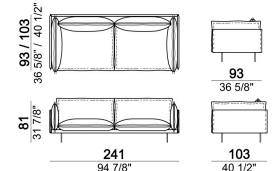

6109034

Armchair, back cushion 64 cm

6109901

Composition "I" (left unit 206x103 cm + right unit 171x171 cm)

autol

Central unit, back cushion 115 cm.

6109019

Composition "F" (left unit 246x103 cm + left corner sofa 261x93 cm)

autoF

Composition "D" (left unit 226x103 cm + left corner unit 246x103 cm)

autoD

Composition "C" (left unit 246x103 cm + left corner sofa 261x103 cm)

autoC

Composition "H" (left unit 226x103 cm + right unit 171x171 cm)

6109031

Right or left unit

6109057

Sofa, back cushions 115 cm

6109005

Armchair, back cushion 105 cm

6109011

Right or left unit, back cushions 105 cm.

6109029

Sofa, back cushions 105 cm

6109004

Right or left unit, back cushion 115 cm

6109025

Chaise-longue with right or left short arm, back cushion 115 cm

6109038

Central unit, back cushions 105 cm.