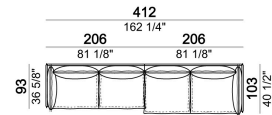

SPRINGING: elastic belts.

SEAT HEIGHT: 43 cm - 48 cm with feet h. 22 cm.

ARM HEIGHT: 60 cm (structure); 74 cm (with arm-side cushion).

FEET: metal, finishes: micaceous brown, titanium or brass, h. 17 cm. **On request feet can be supplied 5 cm higher with an extra charge.**

Composition "E" (left unit 226x93 cm + chaise-longue 121x183 cm with right short arm)

autoE

Armchair, back cushion 95 cm

6109001

Composition "G" (left unit 206x93 cm + right unit 206x103 cm)

autoG

Pouf

6109051

Composition "B" (left unit 226x103 cm + left corner unit 226x103 cm)

autoB

Central unit, back cushions 95 cm.

6109020

Right or left unit, back cushion 105 cm.

6109023

Chaise-longue with right or left short arm, back cushion 95 cm

6109034

Armchair, back cushion 64 cm

6109901

Composition "I" (left unit 206x103 cm + right unit 171x171 cm)

autol

Central unit, back cushion 115 cm.

6109019

Composition "F" (left unit 246x103 cm + left corner sofa 261x93 cm)