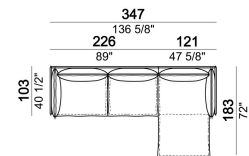

6109034

Armchair, back cushion 64 cm

6109901

Composition "I" (left unit 206x103 cm + right unit 171x171 cm)

autol

Central unit, back cushion 115 cm.

6109019

Composition "F" (left unit 246x103 cm + left corner sofa 261x93 cm)

autoF

Composition "D" (left unit 226x103 cm + left corner unit 246x103 cm)

autoD

Composition "C" (left unit 246x103 cm + left corner sofa 261x103 cm)

autoC

Composition "H" (left unit 226x103 cm + right unit 171x171 cm)

6109021

Sofa, back cushions 95 cm

6109006

Armchair

6109052

Composition "A" (left unit 226x103 cm + chaise-longue 121x183 cm with right short arm)

autoA

Central unit, back cushions 115 cm.

6109022

Chaise-longue with right or left short arm, back cushion 105 cm

6109036