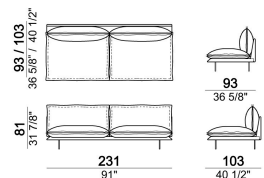

Central unit, back cushions 115 cm.

6109022