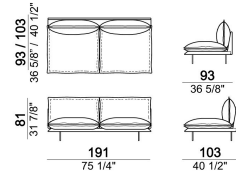

Composition "E" (left unit 226x93 cm + chaise-longue 121x183 cm with right short arm)

autoE

Armchair, back cushion 95 cm

6109001

Composition "G" (left unit 206x93 cm + right unit 206x103 cm)

autoG

Pouf

6109051

Composition "B" (left unit 226x103 cm + left corner unit 226x103 cm)

autoB

Central unit, back cushions 95 cm.

6109020

Right or left unit, back cushion 105 cm.

6109023

Chaise-longue with right or left short arm, back cushion 95 cm

6109034

Armchair, back cushion 64 cm

6109901

Composition "I" (left unit 206x103 cm + right unit 171x171 cm)

autol

Central unit, back cushion 115 cm.

6109019

Composition "F" (left unit 246x103 cm + left corner sofa 261x93 cm)

autoF

Composition "D" (left unit 226x103 cm + left corner unit 246x103 cm)

autoD

Composition "C" (left unit 246x103 cm + left corner sofa 261x103 cm)

autoC

Composition "H" (left unit 226x103 cm + right unit 171x171 cm)