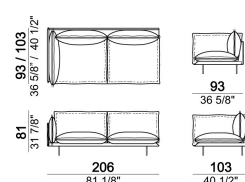

6109034

Armchair, back cushion 64 cm

6109901

Composition "I" (left unit 206x103 cm + right unit 171x171 cm)

autol

Central unit, back cushion 115 cm.

6109019

Composition "F" (left unit 246x103 cm + left corner sofa 261x93 cm)

autoF

Composition "D" (left unit 226x103 cm + left corner unit 246x103 cm)

autoD

Composition "C" (left unit 246x103 cm + left corner sofa 261x103 cm)

autoC

Composition "H" (left unit 226x103 cm + right unit 171x171 cm)

autoH

Sofa, back cushions 95 cm

6109003

Right or left unit, back cushion 95 cm

6109027

Pouf

6109050

Right or left unit, back cushions 115 cm.

6109031

Right or left unit

6109057

Sofa, back cushions 115 cm

6109005

Armchair, back cushion 105 cm

6109011

Right or left unit, back cushions 105 cm.