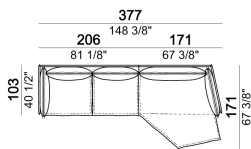

Composition "E" (left unit 226x93 cm + chaise-longue 121x183 cm with right short arm)

autoE

Armchair, back cushion 95 cm

6109001

Composition "G" (left unit 206x93 cm + right unit 206x103 cm)

autoG

Pouf

6109051

Composition "B" (left unit 226x103 cm + left corner unit 226x103 cm)

autoB

Central unit, back cushions 95 cm.

6109020

Right or left unit, back cushion 105 cm.

6109023

Chaise-longue with right or left short arm, back cushion 95 cm

6109034

Armchair, back cushion 64 cm

6109901

Composition "I" (left unit 206x103 cm + right unit 171x171 cm)

autol

Central unit, back cushion 115 cm.

6109019

Composition "F" (left unit 246x103 cm + left corner sofa 261x93 cm)

autoF

Composition "D" (left unit 226x103 cm + left corner unit 246x103 cm)

autoD

Composition "C" (left unit 246x103 cm + left corner sofa 261x103 cm)

autoC

Composition "H" (left unit 226x103 cm + right unit 171x171 cm)