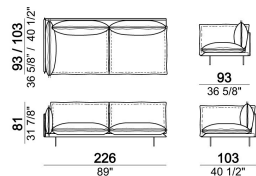

Right or left unit, back cushions 105 cm.

6109029