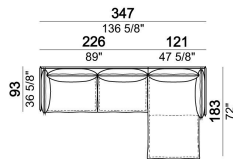

SPRINGING: elastic belts.

SEAT HEIGHT: 43 cm - 48 cm with feet h. 22 cm.

ARM HEIGHT: 60 cm (structure); 74 cm (with arm-side cushion).

FEET: metal, finishes: micaceous brown, titanium or brass, h. 17 cm. **On request feet can be supplied 5 cm higher with an extra charge.**

Composition "E" (left unit 226x93 cm + chaise-longue 121x183 cm with right short arm)

autoE

Armchair, back cushion 95 cm

6109001

Composition "G" (left unit 206x93 cm + right unit 206x103 cm)

autoG

Pouf

6109051

6109034

Armchair, back cushion 64 cm

6109901

Composition "I" (left unit 206x103 cm + right unit 171x171 cm)

autol

Central unit, back cushion 115 cm.

6109019

Composition "F" (left unit 246x103 cm + left corner sofa 261x93 cm)

autoF

Composition "D" (left unit 226x103 cm + left corner unit 246x103 cm)

autoD

Composition "C" (left unit 246x103 cm + left corner sofa 261x103 cm)

autoC

Composition "H" (left unit 226x103 cm + right unit 171x171 cm)