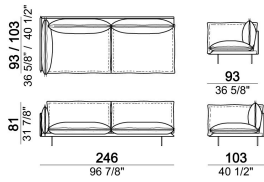

6109034

Armchair, back cushion 64 cm

6109901

Composition "I" (left unit 206x103 cm + right unit 171x171 cm)

autol

Central unit, back cushion 115 cm.

6109019

Composition "F" (left unit 246x103 cm + left corner sofa 261x93 cm)

autoF

Composition "D" (left unit 226x103 cm + left corner unit 246x103 cm)

autoD

Composition "C" (left unit 246x103 cm + left corner sofa 261x103 cm)

autoC

Composition "H" (left unit 226x103 cm + right unit 171x171 cm)

autoH

Sofa, back cushions 95 cm

6109003

Right or left unit, back cushion 95 cm

6109027

Pouf

6109050

Right or left unit, back cushions 115 cm.

6109031

Right or left unit

6109057

Sofa, back cushions 115 cm

6109005

Armchair, back cushion 105 cm

6109011

Right or left unit, back cushions 105 cm.