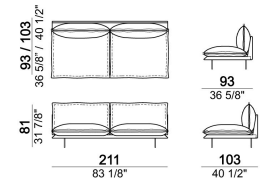

autoF

Composition "D" (left unit 226x103 cm + left corner unit 246x103 cm)

autoD

Composition "C" (left unit 246x103 cm + left corner sofa 261x103 cm)

autoC

Composition "H" (left unit 226x103 cm + right unit 171x171 cm)

6109031

Right or left unit

6109057

Sofa, back cushions 115 cm

6109005

Armchair, back cushion 105 cm

6109011

Right or left unit, back cushions 105 cm.

6109029

Sofa, back cushions 105 cm

6109004

Right or left unit, back cushion 115 cm

6109025

Chaise-longue with right or left short arm, back cushion 115 cm

6109038

Central unit, back cushions 105 cm.

6109021

Sofa, back cushions 95 cm

6109006

Armchair

6109052

Composition "A" (left unit 226x103 cm + chaise-longue 121x183 cm with right short arm)

autoA

Central unit, back cushions 115 cm.