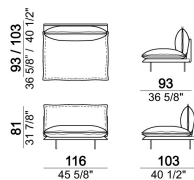

Composition "E" (left unit 226x93 cm + chaise-longue 121x183 cm with right short arm)

autoE

Armchair, back cushion 95 cm

6109001

Composition "G" (left unit 206x93 cm + right unit 206x103 cm)

autoG

Pouf

6109051

Composition "B" (left unit 226x103 cm + left corner unit 226x103 cm)

autoB

Central unit, back cushions 95 cm.

6109020

Right or left unit, back cushion 105 cm.

6109023

Chaise-longue with right or left short arm, back cushion 95 cm

6109034

Armchair, back cushion 64 cm

6109901

Composition "I" (left unit 206x103 cm + right unit 171x171 cm)

autol

Central unit, back cushion 115 cm.

6109019

Composition "F" (left unit 246x103 cm + left corner sofa 261x93 cm)

autoF

Composition "D" (left unit 226x103 cm + left corner unit 246x103 cm)

autoD

Composition "C" (left unit 246x103 cm + left corner sofa 261x103 cm)

autoC

Composition "H" (left unit 226x103 cm + right unit 171x171 cm)