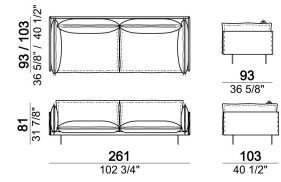

6109034

Armchair, back cushion 64 cm

6109901

Composition "I" (left unit 206x103 cm + right unit 171x171 cm)

autol

Central unit, back cushion 115 cm.

6109019

Composition "F" (left unit 246x103 cm + left corner sofa 261x93 cm)

autoF

Composition "D" (left unit 226x103 cm + left corner unit 246x103 cm)

autoD

Composition "C" (left unit 246x103 cm + left corner sofa 261x103 cm)

autoC

Composition "H" (left unit 226x103 cm + right unit 171x171 cm)

autoH

Sofa, back cushions 95 cm

6109003

Right or left unit, back cushion 95 cm

6109027

Pouf

6109050

Right or left unit, back cushions 115 cm.

6109031

Right or left unit

6109057

Sofa, back cushions 115 cm

6109005

Armchair, back cushion 105 cm

6109011

Right or left unit, back cushions 105 cm.