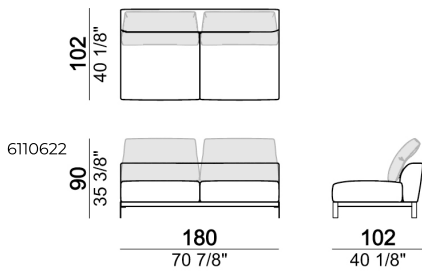

SPRINGING: elastic belts.

SEAT HEIGHT: 42 cm.

ARM HEIGHT: 62cm.

FEET: metal, finishes: black nickel or varnished micaceous brown, h. 13 cm

Composition "P" (left unit 228 cm + left corner sofa 231 cm + 1 back cushion "Modern" 70 cm + 3 back cushions "Modern" 90 cm + 2 backrest rolls + 1 side table arm 571060413 eucalyptus or Zebrano + 1 small table arm 571060207 eucalyptus or Zebrano + 1 back table 571060309 eucalyptus or Zebrano)

Central unit

1) Type "Modern" with trapezoidal shape. 2) Type "Classic" with rectangular shape.

Right or left unit

Composition "E" (right unit 128 cm + left corner unit 201 cm + central unit 200 cm with left pouf + 1 back cushion "Modern" 70 cm + 3 back cushions "Modern" 90 cm + 3 backrest rolls)

Dormeuse

Composition "D" (left unit 208 cm + chaise-longue 128x174 cm with right short arm + 2 back cushions "Modern" 80 cm + 1 back cushion "Modern" 90 cm + 2 backrest rolls + 1 side table seat 571060208 eucalyptus or Zebrano + 1 back table 571060310 eucalyptus or Zebrano)

Composition "F" (right unit 128 cm + left corner unit 201 cm + central unit 200 cm with left pouf + 1 back cushion "Modern" 70 cm + 3 back cushions "Modern" 90 cm + 3 backrest rolls + 1 side table seat 571060207 eucalyptus or Zebrano + 1 back table 571060310 eucalyptus or Zebrano).