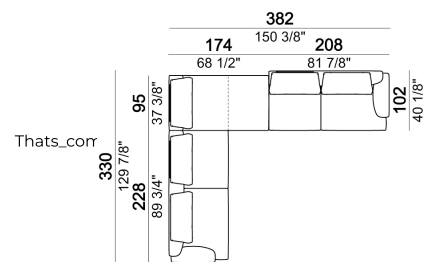

Dormeuse

Composition "D" (left unit 208 cm + chaise-longue 128x174 cm with right short arm + 2 back cushions "Modern" 80 cm + 1 back cushion "Modern" 90 cm + 2 backrest rolls + 1 side table seat 571060208 eucalyptus or Zebrano + 1 back table 571060310 eucalyptus or Zebrano)

Composition "F" (right unit 128 cm + left corner unit 201 cm + central unit 200 cm with left pouf + 1 back cushion "Modern" 70 cm + 3 back cushions "Modern" 90 cm + 3 backrest rolls + 1 side table seat 571060207 eucalyptus or Zebrano + 1 back table 571060310 eucalyptus or Zebrano).

Composition "Q" (left unit 228 cm + left corner sofa 231 cm + 1 back cushion "Modern" 70 cm + 3 back cushions "Modern" 90 cm + 2 backrest rolls + 1 small table arm 571060208 eucalyptus or Zebrano + 1 back table 571060310 eucalyptus or Zebrano + 1 side table arm 571060412 eucalyptus or Zebrano)

Pouf

Composition "L" (left unit 228 cm + dormeuse 95x174 cm + right unit 208 cm + 3 back cushions "Modern" 80 cm + 2 back cushions "Modern" 90 cm + 3 backrest rolls).

Back cushion "Modern"

Central unit

Composition "C" (left unit 208 cm + chaise-longue 128x174 cm with right short arm + 2 back cushions "Modern" 80 cm + 1 back cushion "Modern" 90 cm + 2 backrest rolls + 1 side table seat 57106105 eucalyptus or Zebrano)