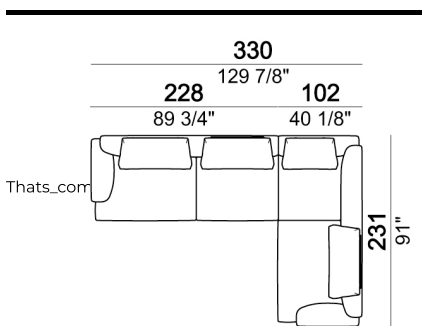

Back cushion "Classic"

Composition "N" (left unit 228 cm + left corner sofa 231 cm + 1 back cushion "Modern" 70 cm + 3 back cushions "Modern" 90 cm + 2 backrest rolls)