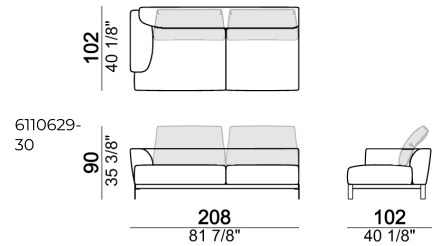

Composition "F" (right unit 128 cm + left corner unit 201 cm + central unit 200 cm with left pouf + 1 back cushion "Modern" 70 cm + 3 back cushions "Modern" 90 cm + 3 backrest rolls + 1 side table seat 571060207 eucalyptus or Zebrano + 1 back table 571060310 eucalyptus or Zebrano).

Pouf

Composition "L" (left unit 228 cm + dormeuse 95x174 cm + right unit 208 cm + 3 back cushions "Modern" 80 cm + 2 back cushions "Modern" 90 cm + 3 backrest rolls).

Back cushion "Modern"

Central unit

Composition "C" (left unit 208 cm + chaise-longue 128x174 cm with right short arm + 2 back cushions "Modern" 80 cm + 1 back cushion "Modern" 90 cm + 2 backrest rolls + 1 side table seat 57106105 eucalyptus or Zebrano)

Composition "S" (Sofa 236 cm + 2 back cushions "Classic" 80 cm + 1 backrest roll + 1 small table arm 571060105)

Right or left unit

Armchair

Right or left unit

Right or left corner unit

Backrest roll

Composition "B" (left unit 208 cm + chaise-longue 128x174 cm with right short arm + 2 back cushions "Modern" 80 cm + 1 back cushion "Modern" 90 cm + 2 backrest rolls)

Composition "R" (left unit 228 cm + left corner sofa 231 cm + 1 back cushion "Classic" 70 cm + 3 back cushions "Classic" 90 cm + 2 backrest rolls + 1 small table arm 571060208 eucalyptus or Zebrano + 1 back table 571060310 eucalyptus or Zebrano + 1 side table arm 571060412 eucalyptus or Zebrano)