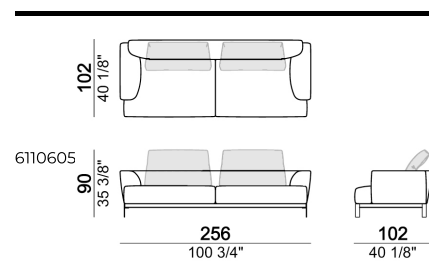

7110664

Composition "C" (left unit 208 cm + left corner unit 201 cm + right unit 128 cm + 2 back cushions "Modern" 80 cm + 1 back cushion "Modern" 70 cm + 2 back cushions "Modern" 90 cm + 3 backrest rolls).

Central unit with right or left pouf

Composition "A" (sofa 256 cm + 2 back cushions "Modern" 90 cm + 1 backrest roll, 1 side table arm 571060207 eucalyptus or Zebrano + 1 back table 571060309 eucalyptus or Zebrano)

Composition "H" (left unit 208 cm + left corner unit 201 cm + right unit 128 cm + 2 back cushions "Modern" 80 cm + 1 back cushion "Modern" 70 cm + 2 back cushions "Modern" 90 cm + 3 backrest rolls + 1 side table arm 571060208 eucalyptus or Zebrano + 1 back table 571060309 eucalyptus or Zebrano + 1 back table 571060310 eucalyptus or Zebrano + 1 side table seat 571060106 eucalyptus or Zebrano).

Composition "N" (left unit 228 cm + left corner sofa 231 cm + 1 back cushion "Modern" 70 cm + 3 back cushions "Modern" 90 cm + 2 backrest rolls)

Sofa

Sofa

Back cushion "Classic"

Central unit

Right or left unit