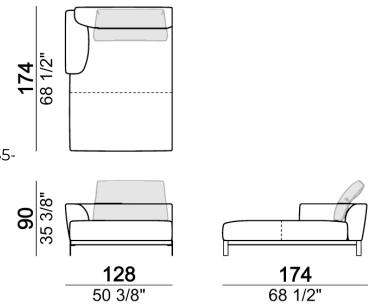

Chaise-longue with right or left short arm

6110635-36