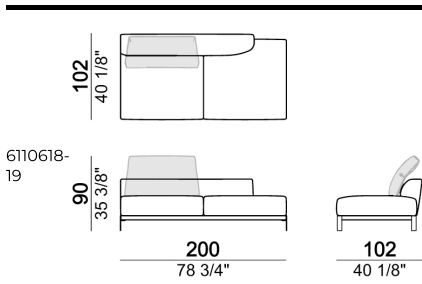

Central unit with right or left pouf