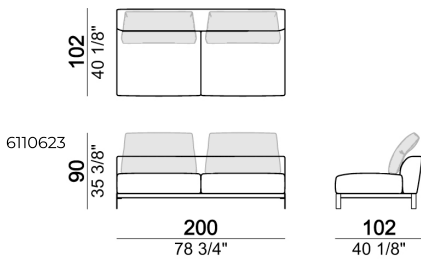

Composition "F" (right unit 128 cm + left corner unit 201 cm + central unit 200 cm with left pouf + 1 back cushion "Modern" 70 cm + 3 back cushions "Modern" 90 cm + 3 backrest rolls + 1 side table seat 571060207 eucalyptus or Zebrano + 1 back table 571060310 eucalyptus or Zebrano).

Composition "Q" (left unit 228 cm + left corner sofa 231 cm + 1 back cushion "Modern" 70 cm + 3 back cushions "Modern" 90 cm + 2 backrest rolls + 1 small table arm 571060208 eucalyptus or Zebrano + 1 back table 571060310 eucalyptus or Zebrano + 1 side table arm 571060412 eucalyptus or Zebrano)

Pouf

Composition "L" (left unit 228 cm + dormeuse 95x174 cm + right unit 208 cm + 3 back cushions "Modern" 80 cm + 2 back cushions "Modern" 90 cm + 3 backrest rolls).

Back cushion "Modern"

Central unit

Composition "C" (left unit 208 cm + chaise-longue 128x174 cm with right short arm + 2 back cushions "Modern" 80 cm + 1 back cushion "Modern" 90 cm + 2 backrest rolls + 1 side table seat 57106105 eucalyptus or Zebrano)

Composition "S" (Sofa 236 cm + 2 back cushions "Classic" 80 cm + 1 backrest roll + 1 small table arm 571060105)

Right or left unit

Armchair

Right or left unit

Right or left corner unit

Backrest roll

Composition "B" (left unit 208 cm + chaise-longue 128x174 cm with right short arm + 2 back cushions "Modern" 80 cm + 1 back cushion "Modern" 90 cm + 2 backrest rolls)