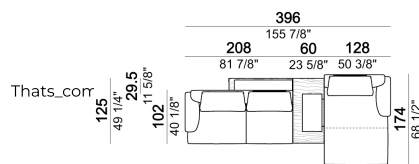

SPRINGING: elastic belts.

SEAT HEIGHT: 42 cm.

ARM HEIGHT: 62cm.

FEET: metal, finishes: black nickel or varnished micaceous brown, h. 13 cm

Composition "P" (left unit 228 cm + left corner sofa 231 cm + 1 back cushion "Modern" 70 cm + 3 back cushions "Modern" 90 cm + 2 backrest rolls + 1 side table arm 571060413 eucalyptus or Zebrano + 1 small table arm 571060207 eucalyptus or Zebrano + 1 back table 571060309 eucalyptus or Zebrano)

Central unit

1) Type "Modern" with trapezoidal shape. 2) Type "Classic" with rectangular shape.

Right or left unit

Composition "E" (right unit 128 cm + left corner unit 201 cm + central unit 200 cm with left pouf + 1 back cushion "Modern" 70 cm + 3 back cushions "Modern" 90 cm + 3 backrest rolls)

Dormeuse

Composition "D" (left unit 208 cm + chaise-longue 128x174 cm with right short arm + 2 back cushions "Modern" 80 cm + 1 back cushion "Modern" 90 cm + 2 backrest rolls + 1 side table seat 571060208 eucalyptus or Zebrano + 1 back table 571060310 eucalyptus or Zebrano)

Composition "F" (right unit 128 cm + left corner unit 201 cm + central unit 200 cm with left pouf + 1 back cushion "Modern" 70 cm + 3 back cushions "Modern" 90 cm + 3 backrest rolls + 1 side table seat 571060207 eucalyptus or Zebrano + 1 back table 571060310 eucalyptus or Zebrano).