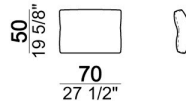

Back cushion "Classic"

7110666