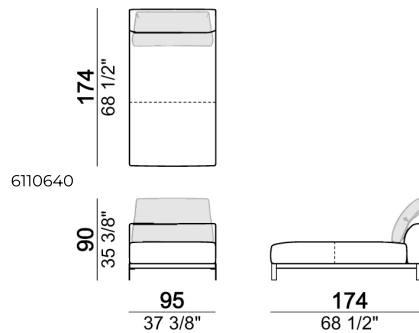

SPRINGING: elastic belts.

SEAT HEIGHT: 42 cm.

ARM HEIGHT: 62cm.

FEET: metal, finishes: black nickel or varnished micaceous brown, h. 13 cm

Composition "P" (left unit 228 cm + left corner sofa 231 cm + 1 back cushion "Modern" 70 cm + 3 back cushions "Modern" 90 cm + 2 backrest rolls + 1 side table arm 571060413 eucalyptus or Zebrano + 1 small table arm 571060207 eucalyptus or Zebrano + 1 back table 571060309 eucalyptus or Zebrano)

Central unit

1) Type "Modern" with trapezoidal shape. 2) Type "Classic" with rectangular shape.

Right or left unit

Composition "E" (right unit 128 cm + left corner unit 201 cm + central unit 200 cm with left pouf + 1 back cushion "Modern" 70 cm + 3 back cushions "Modern" 90 cm + 3 backrest rolls)

Dormeuse

Composition "D" (left unit 208 cm + chaise-longue 128x174 cm with right short arm + 2 back cushions "Modern" 80 cm + 1 back cushion "Modern" 90 cm + 2 backrest rolls + 1 side table seat 571060208 eucalyptus or Zebrano + 1 back table 571060310 eucalyptus or Zebrano)

Composition "F" (right unit 128 cm + left corner unit 201 cm + central unit 200 cm with left pouf + 1 back cushion "Modern" 70 cm + 3 back cushions "Modern" 90 cm + 3 backrest rolls + 1 side table seat 571060207 eucalyptus or Zebrano + 1 back table 571060310 eucalyptus or Zebrano).