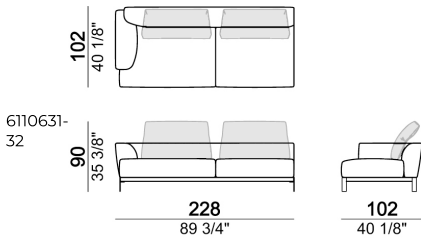

Composition "F" (right unit 128 cm + left corner unit 201 cm + central unit 200 cm with left pouf + 1 back cushion "Modern" 70 cm + 3 back cushions "Modern" 90 cm + 3 backrest rolls + 1 side table seat 571060207 eucalyptus or Zebrano + 1 back table 571060310 eucalyptus or Zebrano).

Composition "Q" (left unit 228 cm + left corner sofa 231 cm + 1 back cushion "Modern" 70 cm + 3 back cushions "Modern" 90 cm + 2 backrest rolls + 1 small table arm 571060208 eucalyptus or Zebrano + 1 back table 571060310 eucalyptus or Zebrano + 1 side table arm 571060412 eucalyptus or Zebrano)

Pouf

Composition "L" (left unit 228 cm + dormeuse 95x174 cm + right unit 208 cm + 3 back cushions "Modern" 80 cm + 2 back cushions "Modern" 90 cm + 3 backrest rolls).

Back cushion "Modern"

Central unit

Composition "C" (left unit 208 cm + chaise-longue 128x174 cm with right short arm + 2 back cushions "Modern" 80 cm + 1 back cushion "Modern" 90 cm + 2 backrest rolls + 1 side table seat 57106105 eucalyptus or Zebrano)

Composition "S" (Sofa 236 cm + 2 back cushions "Classic" 80 cm + 1 backrest roll + 1 small table arm 571060105)

Right or left unit

Armchair

Right or left unit

Right or left corner unit

Backrest roll

Composition "B" (left unit 208 cm + chaise-longue 128x174 cm with right short arm + 2 back cushions "Modern" 80 cm + 1 back cushion "Modern" 90 cm + 2 backrest rolls)