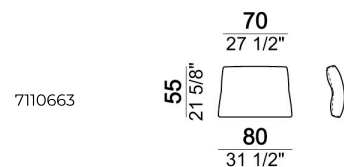

Back cushion "Modern"