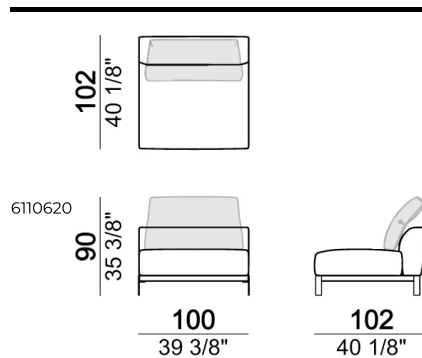

SPRINGING: elastic belts.

SEAT HEIGHT: 42 cm.

ARM HEIGHT: 62cm.

FEET: metal, finishes: black nickel or varnished micaceous brown, h. 13 cm

Composition "P" (left unit 228 cm + left corner sofa 231 cm + 1 back cushion "Modern" 70 cm + 3 back cushions "Modern" 90 cm + 2 backrest rolls + 1 side table arm 571060413 eucalyptus or Zebrano + 1 small table arm 571060207 eucalyptus or Zebrano + 1 back table 571060309 eucalyptus or Zebrano)

Composition "H" (left unit 208 cm + left corner unit 201 cm + right unit 128 cm + 2 back cushions "Modern" 80 cm + 1 back cushion "Modern" 70 cm + 2 back cushions "Modern" 90 cm + 3 backrest rolls + 1 side table arm 571060208 eucalyptus or Zebrano + 1 back table 571060309 eucalyptus or Zebrano + 1 back table 571060310 eucalyptus or Zebrano + 1 side table seat 571060106 eucalyptus or Zebrano).

Composition "N" (left unit 228 cm + left corner sofa 231 cm + 1 back cushion "Modern" 70 cm + 3 back cushions "Modern" 90 cm + 2 backrest rolls)

Sofa

Sofa

Back cushion "Classic"

Central unit

Right or left unit

Composition "M" (left unit 228 cm +
 dormeuse 95x174 cm + right unit 208
 cm + 3 back cushions "Modern" 80 cm
 + 2 back cushions "Modern" 90 cm + 3
 backrest rolls + 1 side table arm
 571060106 eucalyptus or Zebrano + 1
 back table 5710603 eucalyptus or
 Zebrano + 1 small table arm 571060207
 eucalyptus or Zebrano + 1 back table
 571060309 eucalyptus or Zebrano).