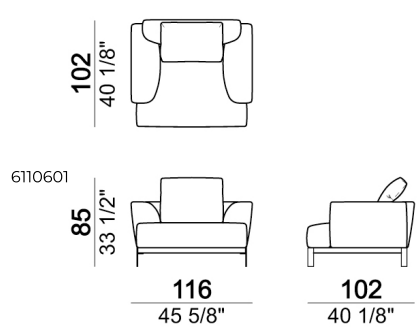

Composition "F" (right unit 128 cm + left corner unit 201 cm + central unit 200 cm with left pouf + 1 back cushion "Modern" 70 cm + 3 back cushions "Modern" 90 cm + 3 backrest rolls + 1 side table seat 571060207 eucalyptus or Zebrano + 1 back table 571060310 eucalyptus or Zebrano).

Composition "Q" (left unit 228 cm + left corner sofa 231 cm + 1 back cushion "Modern" 70 cm + 3 back cushions "Modern" 90 cm + 2 backrest rolls + 1 small table arm 571060208 eucalyptus or Zebrano + 1 back table 571060310 eucalyptus or Zebrano + 1 side table arm 571060412 eucalyptus or Zebrano)

Pouf

Composition "L" (left unit 228 cm + dormeuse 95x174 cm + right unit 208 cm + 3 back cushions "Modern" 80 cm + 2 back cushions "Modern" 90 cm + 3 backrest rolls).

Back cushion "Modern"

Central unit

Composition "C" (left unit 208 cm + chaise-longue 128x174 cm with right short arm + 2 back cushions "Modern" 80 cm + 1 back cushion "Modern" 90 cm + 2 backrest rolls + 1 side table seat 57106105 eucalyptus or Zebrano)

Composition "S" (Sofa 236 cm + 2 back cushions "Classic" 80 cm + 1 backrest roll + 1 small table arm 571060105)

Right or left unit

Armchair

Right or left unit

Right or left corner unit

Backrest roll

Composition "B" (left unit 208 cm + chaise-longue 128x174 cm with right short arm + 2 back cushions "Modern" 80 cm + 1 back cushion "Modern" 90 cm + 2 backrest rolls)