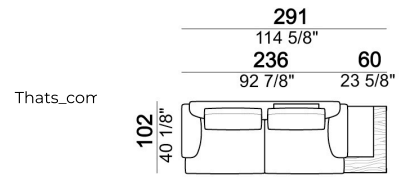

Composition "F" (right unit 128 cm + left corner unit 201 cm + central unit 200 cm with left pouf + 1 back cushion "Modern" 70 cm + 3 back cushions "Modern" 90 cm + 3 backrest rolls + 1 side table seat 571060207 eucalyptus or Zebrano + 1 back table 571060310 eucalyptus or Zebrano).

Composition "Q" (left unit 228 cm + left corner sofa 231 cm + 1 back cushion "Modern" 70 cm + 3 back cushions "Modern" 90 cm + 2 backrest rolls + 1 small table arm 571060208 eucalyptus or Zebrano + 1 back table 571060310 eucalyptus or Zebrano + 1 side table arm 571060412 eucalyptus or Zebrano)

Pouf

Composition "L" (left unit 228 cm + dormeuse 95x174 cm + right unit 208 cm + 3 back cushions "Modern" 80 cm + 2 back cushions "Modern" 90 cm + 3 backrest rolls).

Back cushion "Modern"

Central unit

Composition "C" (left unit 208 cm + chaise-longue 128x174 cm with right short arm + 2 back cushions "Modern" 80 cm + 1 back cushion "Modern" 90 cm + 2 backrest rolls + 1 side table seat 57106105 eucalyptus or Zebrano)

Composition "S" (Sofa 236 cm + 2 back cushions "Classic" 80 cm + 1 backrest roll + 1 small table arm 571060105)

Right or left unit

Armchair

Right or left unit

Right or left corner unit

Backrest roll

Composition "B" (left unit 208 cm + chaise-longue 128x174 cm with right short arm + 2 back cushions "Modern" 80 cm + 1 back cushion "Modern" 90 cm + 2 backrest rolls)