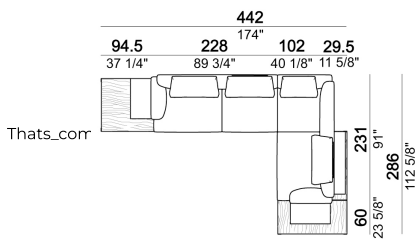

SPRINGING: elastic belts.

SEAT HEIGHT: 42 cm.

ARM HEIGHT: 62cm.

FEET: metal, finishes: black nickel or varnished micaceous brown, h. 13 cm

Composition "P" (left unit 228 cm + left corner sofa 231 cm + 1 back cushion "Modern" 70 cm + 3 back cushions "Modern" 90 cm + 2 backrest rolls + 1 side table arm 571060413 eucalyptus or Zebrano + 1 small table arm 571060207 eucalyptus or Zebrano + 1 back table 571060309 eucalyptus or Zebrano)

Dormeuse

Composition "D" (left unit 208 cm + chaise-longue 128x174 cm with right short arm + 2 back cushions "Modern" 80 cm + 1 back cushion "Modern" 90 cm + 2 backrest rolls + 1 side table seat 571060208 eucalyptus or Zebrano + 1 back table 571060310 eucalyptus or Zebrano)

Composition "F" (right unit 128 cm + left corner unit 201 cm + central unit 200 cm with left pouf + 1 back cushion "Modern" 70 cm + 3 back cushions "Modern" 90 cm + 3 backrest rolls + 1 side table seat 571060207 eucalyptus or Zebrano + 1 back table 571060310 eucalyptus or Zebrano).

7110664

Composition "C" (left unit 208 cm + left corner unit 201 cm + right unit 128 cm + 2 back cushions "Modern" 80 cm + 1 back cushion "Modern" 70 cm + 2 back cushions "Modern" 90 cm + 3 backrest rolls).