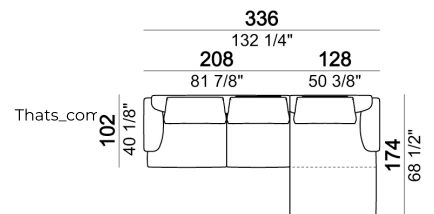

Composition "F" (right unit 128 cm + left corner unit 201 cm + central unit 200 cm with left pouf + 1 back cushion "Modern" 70 cm + 3 back cushions "Modern" 90 cm + 3 backrest rolls + 1 side table seat 571060207 eucalyptus or Zebrano + 1 back table 571060310 eucalyptus or Zebrano).

Pouf

Composition "L" (left unit 228 cm + dormeuse 95x174 cm + right unit 208 cm + 3 back cushions "Modern" 80 cm + 2 back cushions "Modern" 90 cm + 3 backrest rolls).

Back cushion "Modern"

Central unit

Composition "C" (left unit 208 cm + chaise-longue 128x174 cm with right short arm + 2 back cushions "Modern" 80 cm + 1 back cushion "Modern" 90 cm + 2 backrest rolls + 1 side table seat 57106105 eucalyptus or Zebrano)

Composition "S" (Sofa 236 cm + 2 back cushions "Classic" 80 cm + 1 backrest roll + 1 small table arm 571060105)

Right or left unit

Armchair

Right or left unit

Right or left corner unit

Backrest roll

Composition "B" (left unit 208 cm + chaise-longue 128x174 cm with right short arm + 2 back cushions "Modern" 80 cm + 1 back cushion "Modern" 90 cm + 2 backrest rolls)

Composition "R" (left unit 228 cm + left corner sofa 231 cm + 1 back cushion "Classic" 70 cm + 3 back cushions "Classic" 90 cm + 2 backrest rolls + 1 small table arm 571060208 eucalyptus or Zebrano + 1 back table 571060310 eucalyptus or Zebrano + 1 side table arm 571060412 eucalyptus or Zebrano)