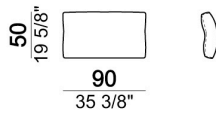

Central unit with right or left pouf

Back cushion "Classic"

7110668