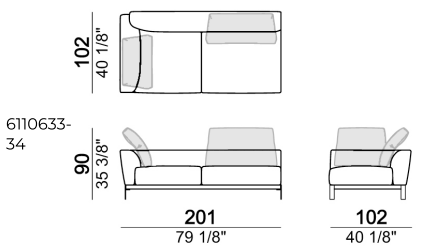

Composition "F" (right unit 128 cm + left corner unit 201 cm + central unit 200 cm with left pouf + 1 back cushion "Modern" 70 cm + 3 back cushions "Modern" 90 cm + 3 backrest rolls + 1 side table seat 571060207 eucalyptus or Zebrano + 1 back table 571060310 eucalyptus or Zebrano).

Pouf

Composition "L" (left unit 228 cm + dormeuse 95x174 cm + right unit 208 cm + 3 back cushions "Modern" 80 cm + 2 back cushions "Modern" 90 cm + 3 backrest rolls).

Back cushion "Modern"

Central unit

Composition "C" (left unit 208 cm + chaise-longue 128x174 cm with right short arm + 2 back cushions "Modern" 80 cm + 1 back cushion "Modern" 90 cm + 2 backrest rolls + 1 side table seat 57106105 eucalyptus or Zebrano)

Composition "S" (Sofa 236 cm + 2 back cushions "Classic" 80 cm + 1 backrest roll + 1 small table arm 571060105)

Right or left unit

Armchair

Right or left unit

Right or left corner unit

Backrest roll

Composition "B" (left unit 208 cm + chaise-longue 128x174 cm with right short arm + 2 back cushions "Modern" 80 cm + 1 back cushion "Modern" 90 cm + 2 backrest rolls)

Composition "R" (left unit 228 cm + left corner sofa 231 cm + 1 back cushion "Classic" 70 cm + 3 back cushions "Classic" 90 cm + 2 backrest rolls + 1 small table arm 571060208 eucalyptus or Zebrano + 1 back table 571060310 eucalyptus or Zebrano + 1 side table arm 571060412 eucalyptus or Zebrano)