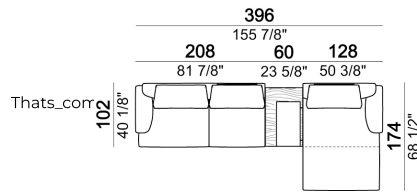

Composition "F" (right unit 128 cm + left corner unit 201 cm + central unit 200 cm with left pouf + 1 back cushion "Modern" 70 cm + 3 back cushions "Modern" 90 cm + 3 backrest rolls + 1 side table seat 571060207 eucalyptus or Zebrano + 1 back table 571060310 eucalyptus or Zebrano).

Composition "Q" (left unit 228 cm + left corner sofa 231 cm + 1 back cushion "Modern" 70 cm + 3 back cushions "Modern" 90 cm + 2 backrest rolls + 1 small table arm 571060208 eucalyptus or Zebrano + 1 back table 571060310 eucalyptus or Zebrano + 1 side table arm 571060412 eucalyptus or Zebrano)

Pouf

Composition "L" (left unit 228 cm + dormeuse 95x174 cm + right unit 208 cm + 3 back cushions "Modern" 80 cm + 2 back cushions "Modern" 90 cm + 3 backrest rolls).

Back cushion "Modern"

Central unit

Composition "C" (left unit 208 cm + chaise-longue 128x174 cm with right short arm + 2 back cushions "Modern" 80 cm + 1 back cushion "Modern" 90 cm + 2 backrest rolls + 1 side table seat 57106105 eucalyptus or Zebrano)

Composition "S" (Sofa 236 cm + 2 back cushions "Classic" 80 cm + 1 backrest roll + 1 small table arm 571060105)

Right or left unit

Armchair

Right or left unit

Right or left corner unit

Backrest roll

Composition "B" (left unit 208 cm + chaise-longue 128x174 cm with right short arm + 2 back cushions "Modern" 80 cm + 1 back cushion "Modern" 90 cm + 2 backrest rolls)