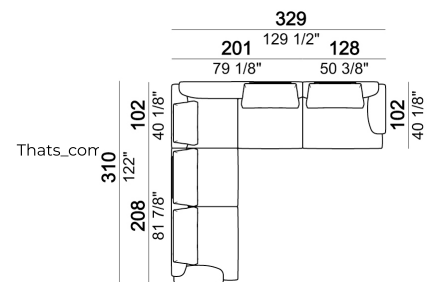

Composition "R" (left unit 228 cm + left corner sofa 231 cm + 1 back cushion "Classic" 70 cm + 3 back cushions "Classic" 90 cm + 2 backrest rolls + 1 small table arm 571060208 eucalyptus or Zebrano + 1 back table 571060310 eucalyptus or Zebrano + 1 side table arm 571060412 eucalyptus or Zebrano)

Back cushion "Classic"

7110666

Composition "T" (left unit 208 cm + chaise-longue 128x174 cm with right short arm + 2 back cushions "Classic" 80 cm + 1 back cushion "Classic" 90 cm + 2 backrest rolls)

Pouf

7110664

Composition "C" (left unit 208 cm + left corner unit 201 cm + right unit 128 cm + 2 back cushions "Modern" 80 cm + 1 back cushion "Modern" 70 cm + 2 back cushions "Modern" 90 cm + 3 backrest rolls).

Composition "H" (left unit 208 cm + left corner unit 201 cm + right unit 128 cm + 2 back cushions "Modern" 80 cm + 1 back cushion "Modern" 70 cm + 2 back cushions "Modern" 90 cm + 3 backrest rolls + 1 side table arm 571060208 eucalyptus or Zebrano + 1 back table 571060309 eucalyptus or Zebrano + 1 back table 571060310 eucalyptus or Zebrano + 1 side table seat 571060106 eucalyptus or Zebrano).