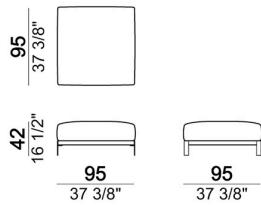

Pouf

6110650