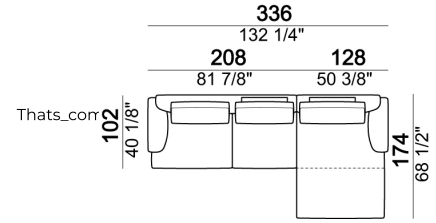

Back cushion "Classic"

7110666

Composition "T" (left unit 208 cm + chaise-longue 128x174 cm with right short arm + 2 back cushions "Classic" 80 cm + 1 back cushion "Classic" 90 cm + 2 backrest rolls)