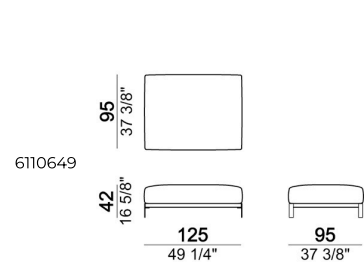

Composition "P" (left unit 228 cm + left corner sofa 231 cm + 1 back cushion "Modern" 70 cm + 3 back cushions "Modern" 90 cm + 2 backrest rolls + 1 side table arm 571060413 eucalyptus or Zebrano + 1 small table arm 571060207 eucalyptus or Zebrano + 1 back table 571060309 eucalyptus or Zebrano)

Central unit

1) Type "Modern" with trapezoidal shape. 2) Type "Classic" with rectangular shape.

Right or left unit

Composition "E" (right unit 128 cm + left corner unit 201 cm + central unit 200 cm with left pouf + 1 back cushion "Modern" 70 cm + 3 back cushions "Modern" 90 cm + 3 backrest rolls)

Dormeuse

Composition "D" (left unit 208 cm + chaise-longue 128x174 cm with right short arm + 2 back cushions "Modern" 80 cm + 1 back cushion "Modern" 90 cm + 2 backrest rolls + 1 side table seat 571060208 eucalyptus or Zebrano + 1 back table 571060310 eucalyptus or Zebrano)

Composition "F" (right unit 128 cm + left corner unit 201 cm + central unit 200 cm with left pouf + 1 back cushion "Modern" 70 cm + 3 back cushions "Modern" 90 cm + 3 backrest rolls + 1 side table seat 571060207 eucalyptus or Zebrano + 1 back table 571060310 eucalyptus or Zebrano).

Composition "Q" (left unit 228 cm + left corner sofa 231 cm + 1 back cushion "Modern" 70 cm + 3 back cushions "Modern" 90 cm + 2 backrest rolls + 1 small table arm 571060208 eucalyptus or Zebrano + 1 back table 571060310 eucalyptus or Zebrano + 1 side table arm 571060412 eucalyptus or Zebrano)

Pouf

Composition "L" (left unit 228 cm + dormeuse 95x174 cm + right unit 208 cm + 3 back cushions "Modern" 80 cm + 2 back cushions "Modern" 90 cm + 3 backrest rolls).

Back cushion "Modern"