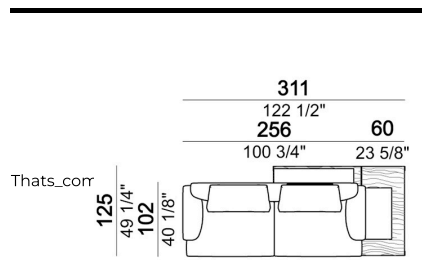

SPRINGING: elastic belts.

SEAT HEIGHT: 42 cm.

ARM HEIGHT: 62cm.

FEET: metal, finishes: black nickel or varnished micaceous brown, h. 13 cm

Composition "P" (left unit 228 cm + left corner sofa 231 cm + 1 back cushion "Modern" 70 cm + 3 back cushions "Modern" 90 cm + 2 backrest rolls + 1 side table arm 571060413 eucalyptus or Zebrano + 1 small table arm 571060207 eucalyptus or Zebrano + 1 back table 571060309 eucalyptus or Zebrano)

7110664

Composition "C" (left unit 208 cm + left corner unit 201 cm + right unit 128 cm + 2 back cushions "Modern" 80 cm + 1 back cushion "Modern" 70 cm + 2 back cushions "Modern" 90 cm + 3 backrest rolls).

Central unit with right or left pouf

Composition "A" (sofa 256 cm + 2 back cushions "Modern" 90 cm + 1 backrest roll, 1 side table arm 571060207 eucalyptus or Zebrano + 1 back table 571060309 eucalyptus or Zebrano)

Composition "H" (left unit 208 cm + left corner unit 201 cm + right unit 128 cm + 2 back cushions "Modern" 80 cm + 1 back cushion "Modern" 70 cm + 2 back cushions "Modern" 90 cm + 3 backrest rolls + 1 side table arm 571060208 eucalyptus or Zebrano + 1 back table 571060309 eucalyptus or Zebrano + 1 back table 571060310 eucalyptus or Zebrano + 1 side table seat 571060106 eucalyptus or Zebrano).