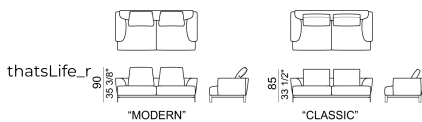

SPRINGING: elastic belts.

SEAT HEIGHT: 42 cm.

ARM HEIGHT: 62cm.

FEET: metal, finishes: black nickel or varnished micaceous brown, h. 13 cm

Composition "P" (left unit 228 cm + left corner sofa 231 cm + 1 back cushion "Modern" 70 cm + 3 back cushions "Modern" 90 cm + 2 backrest rolls + 1 side table arm 571060413 eucalyptus or Zebrano + 1 small table arm 571060207 eucalyptus or Zebrano + 1 back table 571060309 eucalyptus or Zebrano)

Central unit

1) Type "Modern" with trapezoidal shape. 2) Type "Classic" with rectangular shape.

Right or left unit

Composition "E" (right unit 128 cm + left corner unit 201 cm + central unit 200 cm with left pouf + 1 back cushion "Modern" 70 cm + 3 back cushions "Modern" 90 cm + 3 backrest rolls)

Dormeuse

Composition "D" (left unit 208 cm + chaise-longue 128x174 cm with right short arm + 2 back cushions "Modern" 80 cm + 1 back cushion "Modern" 90 cm + 2 backrest rolls + 1 side table seat 571060208 eucalyptus or Zebrano + 1 back table 571060310 eucalyptus or Zebrano)

Composition "F" (right unit 128 cm + left corner unit 201 cm + central unit 200 cm with left pouf + 1 back cushion "Modern" 70 cm + 3 back cushions "Modern" 90 cm + 3 backrest rolls + 1 side table seat 571060207 eucalyptus or Zebrano + 1 back table 571060310 eucalyptus or Zebrano).