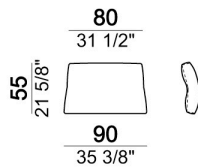

Composition "R" (left unit 228 cm + left corner sofa 231 cm + 1 back cushion "Classic" 70 cm + 3 back cushions "Classic" 90 cm + 2 backrest rolls + 1 small table arm 571060208 eucalyptus or Zebrano + 1 back table 571060310 eucalyptus or Zebrano + 1 side table arm 571060412 eucalyptus or Zebrano)

Back cushion "Classic"

7110666

Composition "T" (left unit 208 cm + chaise-longue 128x174 cm with right short arm + 2 back cushions "Classic" 80 cm + 1 back cushion "Classic" 90 cm + 2 backrest rolls)

Pouf

7110664

Composition "C" (left unit 208 cm + left corner unit 201 cm + right unit 128 cm + 2 back cushions "Modern" 80 cm + 1 back cushion "Modern" 70 cm + 2 back cushions "Modern" 90 cm + 3 backrest rolls).

Composition "H" (left unit 208 cm + left corner unit 201 cm + right unit 128 cm + 2 back cushions "Modern" 80 cm + 1 back cushion "Modern" 70 cm + 2 back cushions "Modern" 90 cm + 3 backrest rolls + 1 side table arm 571060208 eucalyptus or Zebrano + 1 back table 571060309 eucalyptus or Zebrano + 1 back table 571060310 eucalyptus or Zebrano + 1 side table seat 571060106 eucalyptus or Zebrano).