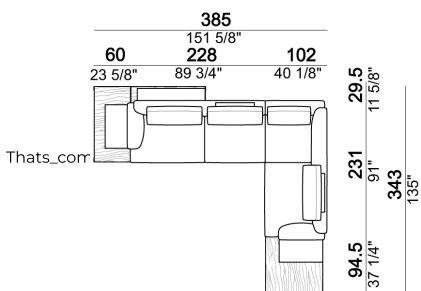

Back cushion "Modern"