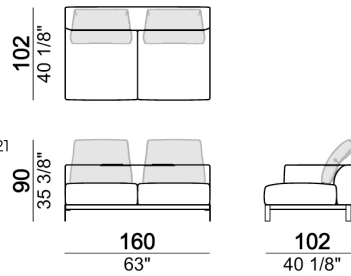

Central unit

6110621