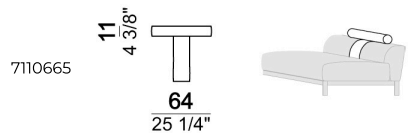

Pouf

Composition "L" (left unit 228 cm + dormeuse 95x174 cm + right unit 208 cm + 3 back cushions "Modern" 80 cm + 2 back cushions "Modern" 90 cm + 3 backrest rolls).

Back cushion "Modern"

Central unit

Composition "C" (left unit 208 cm + chaise-longue 128x174 cm with right short arm + 2 back cushions "Modern" 80 cm + 1 back cushion "Modern" 90 cm + 2 backrest rolls + 1 side table seat 57106105 eucalyptus or Zebrano)

Composition "S" (Sofa 236 cm + 2 back cushions "Classic" 80 cm + 1 backrest roll + 1 small table arm 571060105)

Right or left unit

Armchair

Right or left unit

Right or left corner unit

Backrest roll

Composition "B" (left unit 208 cm + chaise-longue 128x174 cm with right short arm + 2 back cushions "Modern" 80 cm + 1 back cushion "Modern" 90 cm + 2 backrest rolls)

Composition "R" (left unit 228 cm + left corner sofa 231 cm + 1 back cushion "Classic" 70 cm + 3 back cushions "Classic" 90 cm + 2 backrest rolls + 1 small table arm 571060208 eucalyptus or Zebrano + 1 back table 571060310 eucalyptus or Zebrano + 1 side table arm 571060412 eucalyptus or Zebrano)