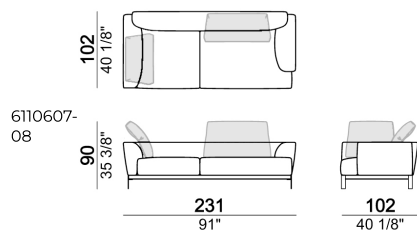

Right or left corner sofa