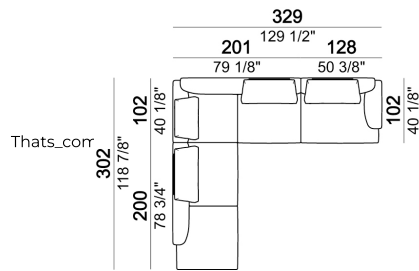

SPRINGING: elastic belts.

SEAT HEIGHT: 42 cm.

ARM HEIGHT: 62cm.

FEET: metal, finishes: black nickel or varnished micaceous brown, h. 13 cm

Composition "P" (left unit 228 cm + left corner sofa 231 cm + 1 back cushion "Modern" 70 cm + 3 back cushions "Modern" 90 cm + 2 backrest rolls + 1 side table arm 571060413 eucalyptus or Zebrano + 1 small table arm 571060207 eucalyptus or Zebrano + 1 back table 571060309 eucalyptus or Zebrano)

Central unit

1) Type "Modern" with trapezoidal shape. 2) Type "Classic" with rectangular shape.

Right or left unit

Composition "E" (right unit 128 cm + left corner unit 201 cm + central unit 200 cm with left pouf + 1 back cushion "Modern" 70 cm + 3 back cushions "Modern" 90 cm + 3 backrest rolls)

Dormeuse

Composition "D" (left unit 208 cm + chaise-longue 128x174 cm with right short arm + 2 back cushions "Modern" 80 cm + 1 back cushion "Modern" 90 cm + 2 backrest rolls + 1 side table seat 571060208 eucalyptus or Zebrano + 1 back table 571060310 eucalyptus or Zebrano)

Composition "F" (right unit 128 cm + left corner unit 201 cm + central unit 200 cm with left pouf + 1 back cushion "Modern" 70 cm + 3 back cushions "Modern" 90 cm + 3 backrest rolls + 1 side table seat 571060207 eucalyptus or Zebrano + 1 back table 571060310 eucalyptus or Zebrano).