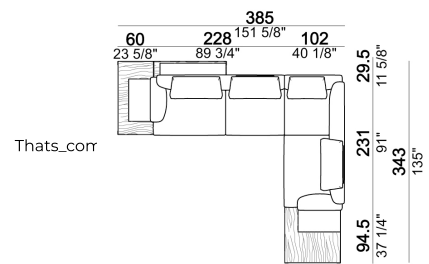

SPRINGING: elastic belts.

SEAT HEIGHT: 42 cm.

ARM HEIGHT: 62cm.

FEET: metal, finishes: black nickel or varnished micaceous brown, h. 13 cm

Composition "P" (left unit 228 cm + left corner sofa 231 cm + 1 back cushion "Modern" 70 cm + 3 back cushions "Modern" 90 cm + 2 backrest rolls + 1 side table arm 571060413 eucalyptus or Zebrano + 1 small table arm 571060207 eucalyptus or Zebrano + 1 back table 571060309 eucalyptus or Zebrano)

Dormeuse

Composition "D" (left unit 208 cm + chaise-longue 128x174 cm with right short arm + 2 back cushions "Modern" 80 cm + 1 back cushion "Modern" 90 cm + 2 backrest rolls + 1 side table seat 571060208 eucalyptus or Zebrano + 1 back table 571060310 eucalyptus or Zebrano)

Composition "F" (right unit 128 cm + left corner unit 201 cm + central unit 200 cm with left pouf + 1 back cushion "Modern" 70 cm + 3 back cushions "Modern" 90 cm + 3 backrest rolls + 1 side table seat 571060207 eucalyptus or Zebrano + 1 back table 571060310 eucalyptus or Zebrano).

Composition "Q" (left unit 228 cm + left corner sofa 231 cm + 1 back cushion "Modern" 70 cm + 3 back cushions "Modern" 90 cm + 2 backrest rolls + 1 small table arm 571060208 eucalyptus or Zebrano + 1 back table 571060310 eucalyptus or Zebrano + 1 side table arm 571060412 eucalyptus or Zebrano)