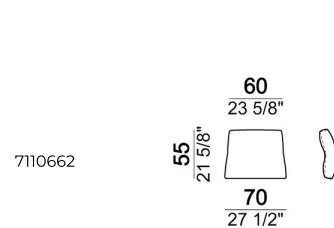

Dormeuse

Composition "D" (left unit 208 cm + chaise-longue 128x174 cm with right short arm + 2 back cushions "Modern" 80 cm + 1 back cushion "Modern" 90 cm + 2 backrest rolls + 1 side table seat 571060208 eucalyptus or Zebrano + 1 back table 571060310 eucalyptus or Zebrano)

Composition "F" (right unit 128 cm + left corner unit 201 cm + central unit 200 cm with left pouf + 1 back cushion "Modern" 70 cm + 3 back cushions "Modern" 90 cm + 3 backrest rolls + 1 side table seat 571060207 eucalyptus or Zebrano + 1 back table 571060310 eucalyptus or Zebrano).

Composition "Q" (left unit 228 cm + left corner sofa 231 cm + 1 back cushion "Modern" 70 cm + 3 back cushions "Modern" 90 cm + 2 backrest rolls + 1 small table arm 571060208 eucalyptus or Zebrano + 1 back table 571060310 eucalyptus or Zebrano + 1 side table arm 571060412 eucalyptus or Zebrano)

Pouf

Composition "L" (left unit 228 cm + dormeuse 95x174 cm + right unit 208 cm + 3 back cushions "Modern" 80 cm + 2 back cushions "Modern" 90 cm + 3 backrest rolls).

Back cushion "Modern"

Central unit

Composition "C" (left unit 208 cm + chaise-longue 128x174 cm with right short arm + 2 back cushions "Modern" 80 cm + 1 back cushion "Modern" 90 cm + 2 backrest rolls + 1 side table seat 57106105 eucalyptus or Zebrano)