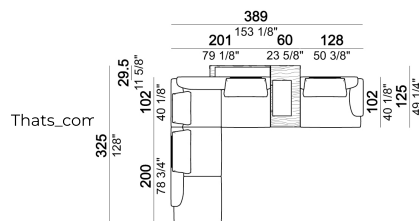

SPRINGING: elastic belts.

SEAT HEIGHT: 42 cm.

ARM HEIGHT: 62cm.

FEET: metal, finishes: black nickel or varnished micaceous brown, h. 13 cm

Composition "P" (left unit 228 cm + left corner sofa 231 cm + 1 back cushion "Modern" 70 cm + 3 back cushions "Modern" 90 cm + 2 backrest rolls + 1 side table arm 571060413 eucalyptus or Zebrano + 1 small table arm 571060207 eucalyptus or Zebrano + 1 back table 571060309 eucalyptus or Zebrano)

Central unit

1) Type "Modern" with trapezoidal shape. 2) Type "Classic" with rectangular shape.

Right or left unit

Composition "E" (right unit 128 cm + left corner unit 201 cm + central unit 200 cm with left pouf + 1 back cushion "Modern" 70 cm + 3 back cushions "Modern" 90 cm + 3 backrest rolls)

Dormeuse

Composition "D" (left unit 208 cm + chaise-longue 128x174 cm with right short arm + 2 back cushions "Modern" 80 cm + 1 back cushion "Modern" 90 cm + 2 backrest rolls + 1 side table seat 571060208 eucalyptus or Zebrano + 1 back table 571060310 eucalyptus or Zebrano)

Composition "F" (right unit 128 cm + left corner unit 201 cm + central unit 200 cm with left pouf + 1 back cushion "Modern" 70 cm + 3 back cushions "Modern" 90 cm + 3 backrest rolls + 1 side table seat 571060207 eucalyptus or Zebrano + 1 back table 571060310 eucalyptus or Zebrano).