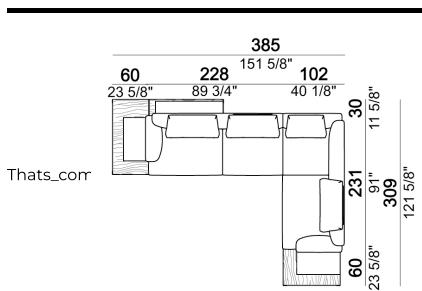

Pouf

Composition "L" (left unit 228 cm + dormeuse 95x174 cm + right unit 208 cm + 3 back cushions "Modern" 80 cm + 2 back cushions "Modern" 90 cm + 3 backrest rolls).

Back cushion "Modern"

Central unit

Composition "C" (left unit 208 cm + chaise-longue 128x174 cm with right short arm + 2 back cushions "Modern" 80 cm + 1 back cushion "Modern" 90 cm + 2 backrest rolls + 1 side table seat 57106105 eucalyptus or Zebrano)

Composition "S" (Sofa 236 cm + 2 back cushions "Classic" 80 cm + 1 backrest roll + 1 small table arm 571060105)

Right or left unit

Armchair

Right or left unit

Right or left corner unit

Backrest roll

Composition "B" (left unit 208 cm + chaise-longue 128x174 cm with right short arm + 2 back cushions "Modern" 80 cm + 1 back cushion "Modern" 90 cm + 2 backrest rolls)

Composition "R" (left unit 228 cm + left corner sofa 231 cm + 1 back cushion "Classic" 70 cm + 3 back cushions "Classic" 90 cm + 2 backrest rolls + 1 small table arm 571060208 eucalyptus or Zebrano + 1 back table 571060310 eucalyptus or Zebrano + 1 side table arm 571060412 eucalyptus or Zebrano)

Right or left corner sofa

Back cushion "Modern"

Composition "O" (left unit 228 cm + left corner sofa 231 cm + 1 back cushion "Modern" 70 cm + 3 back cushions "Modern" 90 cm + 2 backrest rolls + 1 small table arm 571060208 eucalyptus or Zebrano + 1 back table 571060310 eucalyptus or Zebrano + 1 side table arm 571060105 eucalyptus or Zebrano)