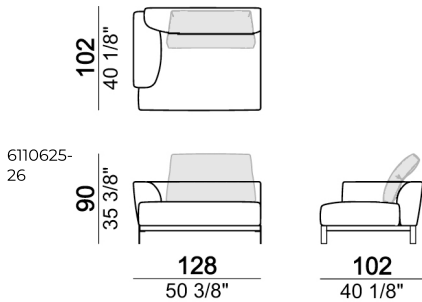

SPRINGING: elastic belts.

SEAT HEIGHT: 42 cm.

ARM HEIGHT: 62cm.

FEET: metal, finishes: black nickel or varnished micaceous brown, h. 13 cm

Composition "P" (left unit 228 cm + left corner sofa 231 cm + 1 back cushion "Modern" 70 cm + 3 back cushions "Modern" 90 cm + 2 backrest rolls + 1 side table arm 571060413 eucalyptus or Zebrano + 1 small table arm 571060207 eucalyptus or Zebrano + 1 back table 571060309 eucalyptus or Zebrano)

Central unit

1) Type "Modern" with trapezoidal shape. 2) Type "Classic" with rectangular shape.

Right or left unit

Composition "E" (right unit 128 cm + left corner unit 201 cm + central unit 200 cm with left pouf + 1 back cushion "Modern" 70 cm + 3 back cushions "Modern" 90 cm + 3 backrest rolls)

Dormeuse

Composition "D" (left unit 208 cm + chaise-longue 128x174 cm with right short arm + 2 back cushions "Modern" 80 cm + 1 back cushion "Modern" 90 cm + 2 backrest rolls + 1 side table seat 571060208 eucalyptus or Zebrano + 1 back table 571060310 eucalyptus or Zebrano)

Composition "F" (right unit 128 cm + left corner unit 201 cm + central unit 200 cm with left pouf + 1 back cushion "Modern" 70 cm + 3 back cushions "Modern" 90 cm + 3 backrest rolls + 1 side table seat 571060207 eucalyptus or Zebrano + 1 back table 571060310 eucalyptus or Zebrano).