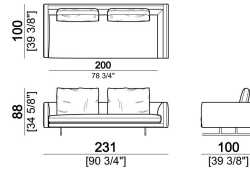

**SPRINGING:** elastic belts.

**SEAT HEIGHT:** 40 cm - 44 cm with feet h. 20 cm.

**ARM HEIGHT:** 62 cm

**FEET:** metal, finishes black nickel or varnished micaceous brown or oxy grey, h.16 cm.

**On request, with an extra charge, feet can be supplied 4 cm higher by using spacers that may be at sight.**

**PIPING:** available in the colours of the zip samples.

Right or left unit, back cushions 80 cm

6109529

Right or left corner sofa, back cushions 80 cm.

6109507

Composition "C" (left unit 191 cm + pouf 100x100 cm + central unit 180 cm, 4 back cushions 70 cm)

MossC

Central unit, back cushions 70 cm

6109511

Back cushion

7109556

Right or left unit, back cushions 90 cm

6109531

Back cushion