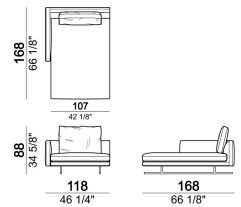

**PIPING:** available in the colours of the zip samples.

Right or left unit, back cushions 80 cm

6109529

Right or left corner sofa, back cushions 80 cm.

6109507

Composition "C" (left unit 191 cm + pouf 100x100 cm + central unit 180 cm, 4 back cushions 70 cm)

MossC

Central unit, back cushions 70 cm

6109511

Back cushion

7109556

Right or left unit, back cushions 90 cm

6109531

Back cushion

7109555

Armchair, back cushion 70 cm

6109501

Right or left unit, back cushions 100 cm

6109533

Chaise-longue with right or left short arm, back cushion 80 cm

6109535

Sofa, back cushions 90 cm

6109505

Chaise-longue with right or left short arm, back cushion 80 cm

6109547

Central unit, back cushions 80 cm

6109512

Central unit, back cushions 100 cm

6109514

Composition "B" (right corner sofa 231 cm + central unit 200 cm with right pouf, 3 back cushions 80 cm)