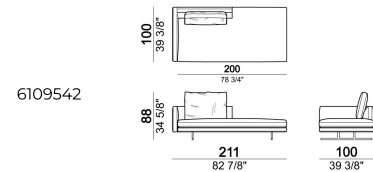

MossA

Sofa, back cushions 100 cm

6109506

Right or left unit, back cushions 70 cm

6109527

Unit with right or left pouf, back cushion 80 cm

6109542

Sofa, back cushions 70 cm