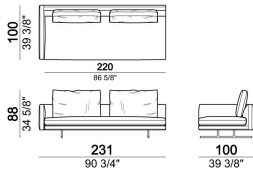

**PIPING:** available in the colours of the zip samples.

Right or left unit, back cushions 80 cm

6109529

Right or left corner sofa, back cushions 80 cm.

6109507

Composition "C" (left unit 191 cm + pouf 100x100 cm + central unit 180 cm, 4 back cushions 70 cm)

MossC

Central unit, back cushions 70 cm

6109511

Back cushion

7109556

Right or left unit, back cushions 90 cm

6109531

Back cushion

7109555

Armchair, back cushion 70 cm

6109501

Right or left unit, back cushions 100 cm

6109533

Chaise-longue with right or left short arm, back cushion 80 cm

6109535

Sofa, back cushions 90 cm

6109505

Chaise-longue with right or left short arm, back cushion 80 cm

6109547

Central unit, back cushions 80 cm

6109512

Central unit, back cushions 100 cm

6109514

Composition "B" (right corner sofa 231 cm + central unit 200 cm with right pouf, 3 back cushions 80 cm)