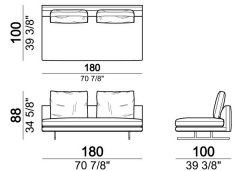

**SPRINGING:** elastic belts.

**SEAT HEIGHT:** 40 cm - 44 cm with feet h. 20 cm.

**ARM HEIGHT:** 62 cm

**FEET:** metal, finishes black nickel or varnished micaceous brown or oxy grey, h.16 cm.

**On request, with an extra charge, feet can be supplied 4 cm higher by using spacers that may be at sight.**

**PIPING:** available in the colours of the zip samples.

Right or left unit, back cushions 80 cm

6109529

Right or left corner sofa, back cushions 80 cm.

6109507

Composition "C" (left unit 191 cm + pouf 100x100 cm + central unit 180 cm, 4 back cushions 70 cm)

MossC

Central unit, back cushions 70 cm

6109511

Back cushion

7109556

Right or left unit, back cushions 90 cm

6109531

Back cushion