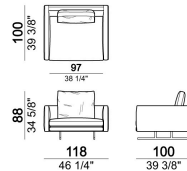

**PIPING:** available in the colours of the zip samples.

Right or left unit, back cushions 80 cm

6109529

Right or left corner sofa, back cushions 80 cm.

6109507

Composition "C" (left unit 191 cm + pouf 100x100 cm + central unit 180 cm, 4 back cushions 70 cm)

MossC

Central unit, back cushions 70 cm

6109511

Back cushion

7109556

Right or left unit, back cushions 90 cm

6109531

Back cushion

7109555

Armchair, back cushion 70 cm

6109501

Right or left unit, back cushions 100 cm

6109533

Chaise-longue with right or left short arm, back cushion 80 cm

6109535

Sofa, back cushions 90 cm

6109505

Chaise-longue with right or left short arm, back cushion 80 cm

6109547

Central unit, back cushions 80 cm

6109512

Central unit, back cushions 100 cm

6109514

Composition "B" (right corner sofa 231 cm + central unit 200 cm with right pouf, 3 back cushions 80 cm)