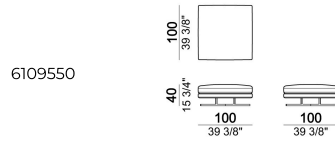

Central unit, back cushions 90 cm

6109513

Pouf

6109550

Central unit, back cushion 70 cm

6109510

Back cushion

7109557

Right or left unit, back cushion 70 cm

6109525

Back cushion

7109558

Composition "D" (left unit 251 cm + chaise-longue with right short arm 118x168 cm)

MossD

Dormeuse, back cushion 80 cm

6109540

Composition "A" (left unit 211 cm + chaise-longue 118x168 cm with right short arm, 3 back cushions 80 cm)

MossA

Sofa, back cushions 100 cm

6109506

Right or left unit, back cushions 70 cm

6109527

Unit with right or left pouf, back cushion 80 cm

6109542

Sofa, back cushions 70 cm

6109503