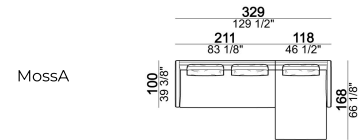

6109525

Back cushion

7109558

Composition "D" (left unit 251 cm + chaise-longue with right short arm 118x168 cm)

MossD

Dormeuse, back cushion 80 cm

6109540

Composition "A" (left unit 211 cm + chaise-longue 118x168 cm with right short arm, 3 back cushions 80 cm)