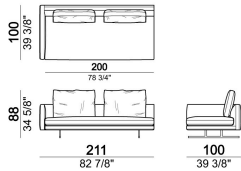

**SPRINGING:** elastic belts.

**SEAT HEIGHT:** 40 cm - 44 cm with feet h. 20 cm.

**ARM HEIGHT:** 62 cm

**FEET:** metal, finishes black nickel or varnished micaceous brown or oxy grey, h.16 cm.

**On request, with an extra charge, feet can be supplied 4 cm higher by using spacers that may be at sight.**

**PIPING:** available in the colours of the zip samples.

Right or left unit, back cushions 80 cm

6109529

Right or left corner sofa, back cushions 80 cm.

6109507

Composition "C" (left unit 191 cm + pouf 100x100 cm + central unit 180 cm, 4 back cushions 70 cm)