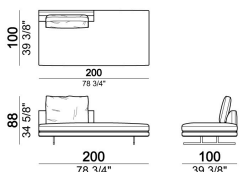

**SPRINGING:** elastic belts.

**SEAT HEIGHT:** 40 cm - 44 cm with feet h. 20 cm.

**ARM HEIGHT:** 62 cm

**FEET:** metal, finishes black nickel or varnished micaceous brown or oxy grey, h.16 cm.

**On request, with an extra charge, feet can be supplied 4 cm higher by using spacers that may be at sight.**

7109555

Armchair, back cushion 70 cm

6109501

Right or left unit, back cushions 100 cm

6109533

Chaise-longue with right or left short arm, back cushion 80 cm

6109535

Sofa, back cushions 90 cm

6109505

Chaise-longue with right or left short arm, back cushion 80 cm

6109547

Central unit, back cushions 80 cm

6109512

Central unit, back cushions 100 cm

6109514

Composition "B" (right corner sofa 231 cm + central unit 200 cm with right pouf, 3 back cushions 80 cm)

MossB

Central unit with right or left pouf, back cushion 80 cm

6109518

Right or left corner unit, back cushions 80 cm

6109544

Sofa, back cushions 80 cm

6109504

Central unit, back cushions 90 cm