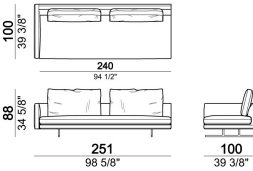

**PIPING:** available in the colours of the zip samples.

Right or left unit, back cushions 80 cm

6109529

Right or left corner sofa, back cushions 80 cm.

6109507

Composition "C" (left unit 191 cm + pouf 100x100 cm + central unit 180 cm, 4 back cushions 70 cm)

7109555

Armchair, back cushion 70 cm

6109501

Right or left unit, back cushions 100 cm

6109533

Chaise-longue with right or left short arm, back cushion 80 cm

6109535

Sofa, back cushions 90 cm

6109505

Chaise-longue with right or left short arm, back cushion 80 cm

6109547

Central unit, back cushions 80 cm

6109512

Central unit, back cushions 100 cm

6109514

Composition "B" (right corner sofa 231 cm + central unit 200 cm with right pouf, 3 back cushions 80 cm)