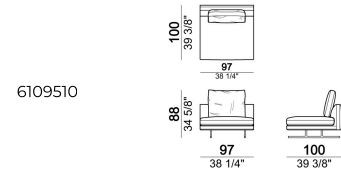

6109505

Chaise-longue with right or left short arm, back cushion 80 cm

6109547

Central unit, back cushions 80 cm

6109512

Central unit, back cushions 100 cm

6109514

Composition "B" (right corner sofa 231 cm + central unit 200 cm with right pouf, 3 back cushions 80 cm)

MossB

Central unit with right or left pouf, back cushion 80 cm

6109518

Right or left corner unit, back cushions 80 cm

6109544

Sofa, back cushions 80 cm

6109504

Central unit, back cushions 90 cm

6109513

Pouf

6109550

Central unit, back cushion 70 cm

6109510

Back cushion

7109557

Right or left unit, back cushion 70 cm