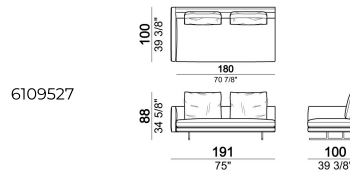

6109513

Pouf

6109550

Central unit, back cushion 70 cm

6109510

Back cushion

7109557

Right or left unit, back cushion 70 cm

6109525

Back cushion

7109558

Composition "D" (left unit 251 cm + chaise-longue with right short arm 118x168 cm)

MossD

Dormeuse, back cushion 80 cm

6109540

Composition "A" (left unit 211 cm + chaise-longue 118x168 cm with right short arm, 3 back cushions 80 cm)

MossA

Sofa, back cushions 100 cm

6109506

Right or left unit, back cushions 70 cm

6109527

Unit with right or left pouf, back cushion 80 cm

6109542

Sofa, back cushions 70 cm