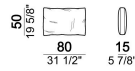

**PIPING:** available in the colours of the zip samples.

Right or left unit, back cushions 80 cm

6109529

Right or left corner sofa, back cushions 80 cm.

6109507

Composition "C" (left unit 191 cm + pouf 100x100 cm + central unit 180 cm, 4 back cushions 70 cm)

MossC

Central unit, back cushions 70 cm

6109511

Back cushion

7109556

Right or left unit, back cushions 90 cm

6109531

Back cushion

7109555

Armchair, back cushion 70 cm

6109501

Right or left unit, back cushions 100 cm

6109533

Chaise-longue with right or left short arm, back cushion 80 cm

6109535

Sofa, back cushions 90 cm