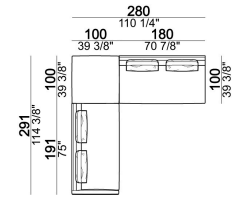

Composition "C" (left unit 191 cm + pouf 100x100 cm + central unit 180 cm, 4 back cushions 70 cm)

MossC