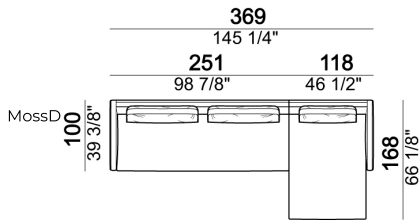

MossB

Central unit with right or left pouf, back cushion 80 cm

6109518

Right or left corner unit, back cushions 80 cm

6109544

Sofa, back cushions 80 cm

6109504

Central unit, back cushions 90 cm

6109513

Pouf

6109550

Central unit, back cushion 70 cm

6109510

Back cushion

7109557

Right or left unit, back cushion 70 cm

6109525

Back cushion

7109558

Composition "D" (left unit 251 cm + chaise-longue with right short arm 118x168 cm)

MossD

Dormeuse, back cushion 80 cm

6109540

Composition "A" (left unit 211 cm + chaise-longue 118x168 cm with right short arm, 3 back cushions 80 cm)