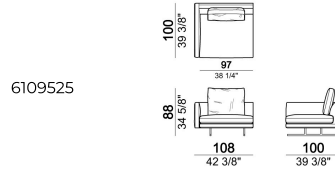

MossB

Central unit with right or left pouf, back cushion 80 cm

6109518

Right or left corner unit, back cushions 80 cm

6109544

Sofa, back cushions 80 cm

6109504

Central unit, back cushions 90 cm

6109513

Pouf

6109550

Central unit, back cushion 70 cm

6109510

Back cushion

7109557

Right or left unit, back cushion 70 cm

6109525

Back cushion

7109558

Composition "D" (left unit 251 cm + chaise-longue with right short arm 118x168 cm)

MossD

Dormeuse, back cushion 80 cm

6109540

Composition "A" (left unit 211 cm + chaise-longue 118x168 cm with right short arm, 3 back cushions 80 cm)