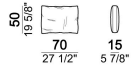

Back cushion

7109555