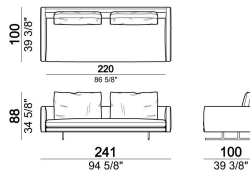

**PIPING:** available in the colours of the zip samples.

Right or left unit, back cushions 80 cm

6109529

Right or left corner sofa, back cushions 80 cm.

6109507

Composition "C" (left unit 191 cm + pouf 100x100 cm + central unit 180 cm, 4 back cushions 70 cm)

7109555

Armchair, back cushion 70 cm

6109501

Right or left unit, back cushions 100 cm

6109533

Chaise-longue with right or left short arm, back cushion 80 cm

6109535

Sofa, back cushions 90 cm

6109505

Chaise-longue with right or left short arm, back cushion 80 cm

6109547

Central unit, back cushions 80 cm

6109512

Central unit, back cushions 100 cm

6109514

Composition "B" (right corner sofa 231 cm + central unit 200 cm with right pouf, 3 back cushions 80 cm)