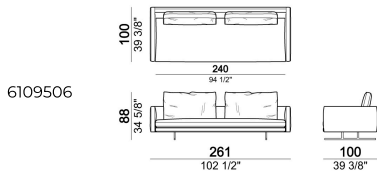

6109513

Pouf

6109550

Central unit, back cushion 70 cm

6109510

Back cushion

7109557

Right or left unit, back cushion 70 cm

6109525

Back cushion

7109558

Composition "D" (left unit 251 cm + chaise-longue with right short arm 118x168 cm)

MossD

Dormeuse, back cushion 80 cm

6109540

Composition "A" (left unit 211 cm + chaise-longue 118x168 cm with right short arm, 3 back cushions 80 cm)

MossA

Sofa, back cushions 100 cm

6109506

Right or left unit, back cushions 70 cm

6109527

Unit with right or left pouf, back cushion 80 cm

6109542

Sofa, back cushions 70 cm