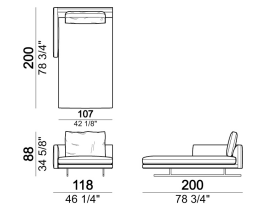

**PIPING:** available in the colours of the zip samples.

Right or left unit, back cushions 80 cm

6109529

Right or left corner sofa, back cushions 80 cm.

6109507

Composition "C" (left unit 191 cm + pouf 100x100 cm + central unit 180 cm, 4 back cushions 70 cm)

7109555

Armchair, back cushion 70 cm

6109501

Right or left unit, back cushions 100 cm

6109533

Chaise-longue with right or left short arm, back cushion 80 cm

6109535

Sofa, back cushions 90 cm

6109505

Chaise-longue with right or left short arm, back cushion 80 cm

6109547

Central unit, back cushions 80 cm

6109512

Central unit, back cushions 100 cm

6109514

Composition "B" (right corner sofa 231 cm + central unit 200 cm with right pouf, 3 back cushions 80 cm)