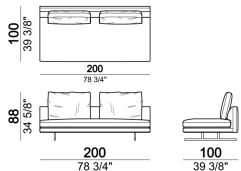

**PIPING:** available in the colours of the zip samples.

Right or left unit, back cushions 80 cm

6109529

Right or left corner sofa, back cushions 80 cm.

6109507

Composition "C" (left unit 191 cm + pouf 100x100 cm + central unit 180 cm, 4 back cushions 70 cm)

7109555

Armchair, back cushion 70 cm

6109501

Right or left unit, back cushions 100 cm

6109533

Chaise-longue with right or left short arm, back cushion 80 cm

6109535

Sofa, back cushions 90 cm

6109505

Chaise-longue with right or left short arm, back cushion 80 cm

6109547

Central unit, back cushions 80 cm

6109512

Central unit, back cushions 100 cm

6109514

Composition "B" (right corner sofa 231 cm + central unit 200 cm with right pouf, 3 back cushions 80 cm)

MossB

Central unit with right or left pouf, back cushion 80 cm

6109518

Right or left corner unit, back cushions 80 cm

6109544

Sofa, back cushions 80 cm

6109504

Central unit, back cushions 90 cm