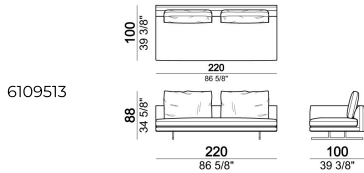

6109505

Chaise-longue with right or left short arm, back cushion 80 cm

6109547

Central unit, back cushions 80 cm

6109512

Central unit, back cushions 100 cm

6109514

Composition "B" (right corner sofa 231 cm + central unit 200 cm with right pouf, 3 back cushions 80 cm)

MossB

Central unit with right or left pouf, back cushion 80 cm

6109518

Right or left corner unit, back cushions 80 cm

6109544

Sofa, back cushions 80 cm

6109504

Central unit, back cushions 90 cm

6109513

Pouf

6109550

Central unit, back cushion 70 cm

6109510

Back cushion

7109557

Right or left unit, back cushion 70 cm