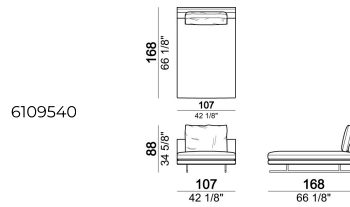

6109513

Pouf

6109550

Central unit, back cushion 70 cm

6109510

Back cushion

7109557

Right or left unit, back cushion 70 cm

6109525

Back cushion

7109558

Composition "D" (left unit 251 cm + chaise-longue with right short arm 118x168 cm)

MossD

Dormeuse, back cushion 80 cm

6109540

Composition "A" (left unit 211 cm + chaise-longue 118x168 cm with right short arm, 3 back cushions 80 cm)

MossA

Sofa, back cushions 100 cm

6109506

Right or left unit, back cushions 70 cm

6109527

Unit with right or left pouf, back cushion 80 cm

6109542

Sofa, back cushions 70 cm