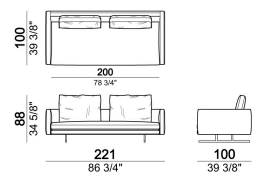

6109505

Chaise-longue with right or left short arm, back cushion 80 cm

6109547

Central unit, back cushions 80 cm

6109512

Central unit, back cushions 100 cm

6109514

Composition "B" (right corner sofa 231 cm + central unit 200 cm with right pouf, 3 back cushions 80 cm)

MossB

Central unit with right or left pouf, back cushion 80 cm

6109518

Right or left corner unit, back cushions 80 cm

6109544

Sofa, back cushions 80 cm

6109504

Central unit, back cushions 90 cm

6109513

Pouf

6109550

Central unit, back cushion 70 cm

6109510

Back cushion

7109557

Right or left unit, back cushion 70 cm