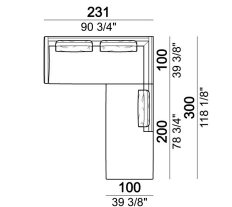

**SPRINGING:** elastic belts.

**SEAT HEIGHT:** 40 cm - 44 cm with feet h. 20 cm.

**ARM HEIGHT:** 62 cm

**FEET:** metal, finishes black nickel or varnished micaceous brown or oxy grey, h.16 cm.

**On request, with an extra charge, feet can be supplied 4 cm higher by using spacers that may be at sight.**

6109505

Chaise-longue with right or left short arm, back cushion 80 cm

6109547

Central unit, back cushions 80 cm

6109512

Central unit, back cushions 100 cm

6109514

Composition "B" (right corner sofa 231 cm + central unit 200 cm with right pouf, 3 back cushions 80 cm)

MossB

Central unit with right or left pouf, back cushion 80 cm

6109518

Right or left corner unit, back cushions 80 cm

6109544

Sofa, back cushions 80 cm

6109504

Central unit, back cushions 90 cm