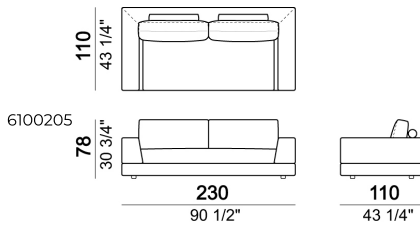

Pouf

Bookshelf

Composition "L" (left corner unit 250 cm with left plat + pouf with corner plat + central unit 110 cm + central unit 154 cm with back plat).

Sofa with back plat - depth 138 cm.

Central unit

Relax unit type D 138 cm with right or left full arm and back plat.

Composition "I" (Right unit 222 cm with back plat - depth 138 cm + left unit 222 cm with back plat - depth 138 cm + pouf with corner plat).

Unit with right or left arm and plat

Composition "G" (Right corner sofa with back plat - depth 138 cm + right unit 202 cm).

Right or left corner unit with plat

Tray

Composition "M" (right unit 222 cm with back plat - depth 138 cm + pouf with side plat + central unit 154 cm + Relax unit type B 138 cm with left plat).

Relax unit type C 166 cm with right or left full arm and plat

Tray

Sofa

Right or left unit with back plat - depth 138 cm.

Right or left corner sofa with back plat - depth 138 cm.