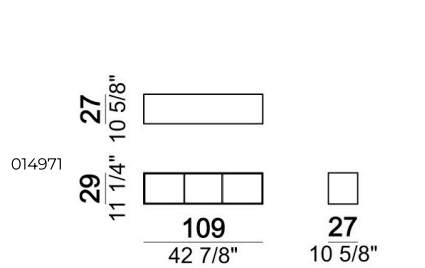

Pouf

Right or left unit

Right or left unit

Right or left corner sofa with back plat - depth 138 cm.

Sofa

Bookshelf

Relax unit type A 138 cm with right or left full arm

Composition "H" (left unit 222 cm with back plat - depth 138 cm + right unit 222 cm + pouf with side plat).

Pouf

Bookshelf

Composition "L" (left corner unit 250 cm with left plat + pouf with corner plat + central unit 110 cm + central unit 154 cm with back plat).

Sofa with back plat - depth 138 cm.

Central unit

Sofa

Bookshelf

Central unit

Unit with right or left arm and plat

Sofa

Right or left corner unit with back plat - depth 138 cm.

Right or left unit

Relax unit type B 138 cm with right or left plat

Pouf with corner plat

Sofa

Pouf

Composition "D" (Relax unit type B 138 cm with left plat + right unit 222 cm).

Central unit with back plat - depth 138 cm.

Composition "N" (left unit 222 cm with back plat - depth 138 cm + pouf with side plat + Relax unit type D 138 cm with right full arm and back plat).