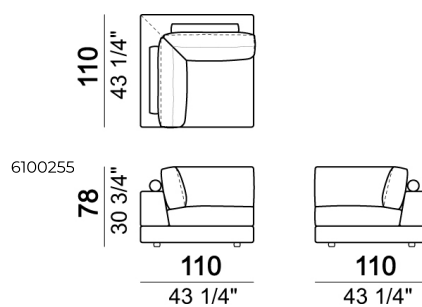

Pouf

Bookshelf

Composition "L" (left corner unit 250 cm with left plat + pouf with corner plat + central unit 110 cm + central unit 154 cm with back plat).

Sofa with back plat - depth 138 cm.

Central unit

Sofa

Bookshelf

Central unit

Unit with right or left arm and plat

Sofa

Right or left corner unit with back plat - depth 138 cm.

Right or left unit

Relax unit type B 138 cm with right or left plat

Pouf with corner plat

Sofa

Pouf

Composition "D" (Relax unit type B 138 cm with left plat + right unit 222 cm).

Central unit with back plat - depth 138 cm.

Composition "N" (left unit 222 cm with back plat - depth 138 cm + pouf with side plat + Relax unit type D 138 cm with right full arm and back plat).

Relax unit type C 138 cm with right or left full arm and right or left plat.

Bookshelf

Square corner

Tray

Right or left corner unit

Sofa with back plat - depth 138 cm.

Composition "A" (Relax unit type B 110 cm with right plat + left unit 202 cm).