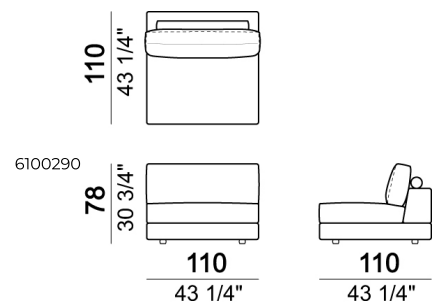

Pouf

Right or left unit

Right or left unit

Right or left corner sofa with back plat - depth 138 cm.

Sofa

Bookshelf

Relax unit type A 138 cm with right or left full arm

Composition "H" (left unit 222 cm with back plat - depth 138 cm + right unit 222 cm + pouf with side plat).

Pouf

Bookshelf

Composition "L" (left corner unit 250 cm with left plat + pouf with corner plat + central unit 110 cm + central unit 154 cm with back plat).

Sofa with back plat - depth 138 cm.

Central unit

Sofa

Bookshelf

Central unit

Unit with right or left arm and plat

Sofa

Right or left corner unit with back plat - depth 138 cm.

Right or left unit

Relax unit type B 138 cm with right or left plat

Pouf with corner plat

Sofa

Pouf

Composition "D" (Relax unit type B 138 cm with left plat + right unit 222 cm).

Central unit with back plat - depth 138 cm.

Composition "N" (left unit 222 cm with back plat - depth 138 cm + pouf with side plat + Relax unit type D 138 cm with right full arm and back plat).