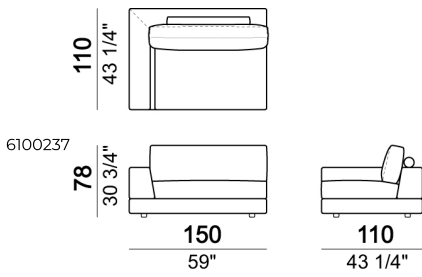

Pouf

Bookshelf

Composition "L" (left corner unit 250 cm with left plat + pouf with corner plat + central unit 110 cm + central unit 154 cm with back plat).

Sofa with back plat - depth 138 cm.

Central unit

Sofa

Bookshelf

Central unit

Unit with right or left arm and plat

Sofa

Right or left corner unit with back plat - depth 138 cm.

Right or left unit

Relax unit type B 138 cm with right or left plat

Pouf with corner plat

Sofa

Pouf

Composition "D" (Relax unit type B 138 cm with left plat + right unit 222 cm).

Central unit with back plat - depth 138 cm.

Composition "N" (left unit 222 cm with back plat - depth 138 cm + pouf with side plat + Relax unit type D 138 cm with right full arm and back plat).

Relax unit type C 138 cm with right or left full arm and right or left plat.

Bookshelf

Square corner

Tray

Right or left corner unit

Sofa with back plat - depth 138 cm.

Composition "A" (Relax unit type B 110 cm with right plat + left unit 202 cm).