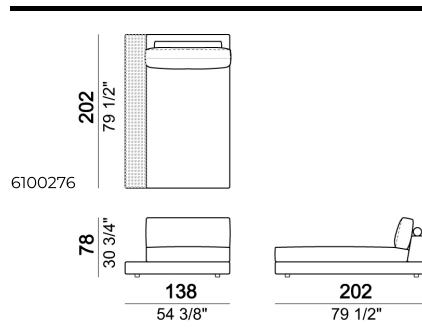

Pouf

Bookshelf

Composition "L" (left corner unit 250 cm with left plat + pouf with corner plat + central unit 110 cm + central unit 154 cm with back plat).

Sofa with back plat - depth 138 cm.

Central unit

Sofa

Bookshelf

Central unit

Unit with right or left arm and plat

Sofa

Right or left corner unit with back plat - depth 138 cm.

Right or left unit

Relax unit type B 138 cm with right or left plat

Pouf with corner plat

Sofa

Pouf

Composition "D" (Relax unit type B 138 cm with left plat + right unit 222 cm).

Central unit with back plat - depth 138 cm.

Composition "N" (left unit 222 cm with back plat - depth 138 cm + pouf with side plat + Relax unit type D 138 cm with right full arm and back plat).

Relax unit type C 138 cm with right or left full arm and right or left plat.

Bookshelf

Square corner

Tray

Right or left corner unit

Sofa with back plat - depth 138 cm.

Composition "A" (Relax unit type B 110 cm with right plat + left unit 202 cm).