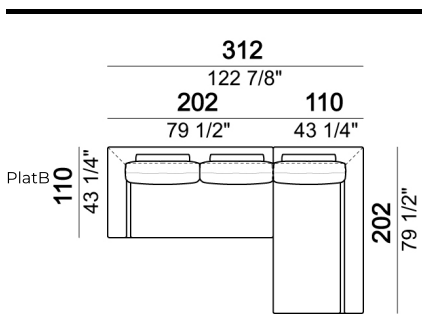

Pouf with corner plat

Sofa

Pouf

Composition "D" (Relax unit type B 138 cm with left plat + right unit 222 cm).

Central unit with back plat - depth 138 cm.

Composition "N" (left unit 222 cm with back plat - depth 138 cm + pouf with side plat + Relax unit type D 138 cm with right full arm and back plat).

Relax unit type C 138 cm with right or left full arm and right or left plat.

Bookshelf

Square corner

Tray

Right or left corner unit

Sofa with back plat - depth 138 cm.

Composition "A" (Relax unit type B 110 cm with right plat + left unit 202 cm).

Composition "B" (Relax unit type A 110 cm with right full arm + left unit 202 cm).

Composition "E" (Relax unit type D 138 cm with left full arm and back plat + right unit 222 cm with back plat - depth 138 cm).

Pouf with side plat

Central unit with back plat - depth 138 cm.

Composition "C" (Relax unit type C 138 cm with left full arm and plat + right unit 222 cm).

Relax unit type B 110 cm with right or left plat