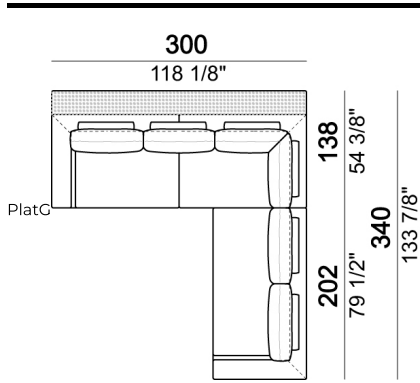

Pouf with side plat

Central unit with back plat - depth 138 cm.

Composition "C" (Relax unit type C 138 cm with left full arm and plat + right unit 222 cm).

Relax unit type B 110 cm with right or left plat

Relax unit type D 138 cm with right or left full arm and back plat.

Composition "I" (Right unit 222 cm with back plat - depth 138 cm + left unit 222 cm with back plat - depth 138 cm + pouf with corner plat).

Unit with right or left arm and plat

Composition "G" (Right corner sofa with back plat - depth 138 cm + right unit 202 cm).

Right or left corner unit with plat

Tray

Composition "M" (right unit 222 cm with back plat - depth 138 cm + pouf with side plat + central unit 154 cm + Relax unit type B 138 cm with left plat).

Relax unit type C 166 cm with right or left full arm and plat

Tray

Sofa

Right or left unit with back plat - depth 138 cm.

Right or left corner sofa with back plat - depth 138 cm.