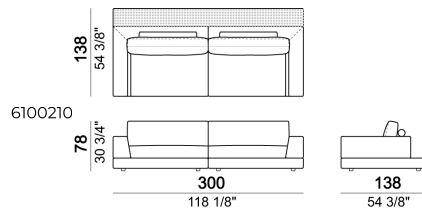

SEAT HEIGHT: 40 cm – 44 cm with feet h.8 cm.

ARM HEIGHT: 54 cm.

FEET: plastic h.4 cm. The height of the foot can be made 8 cm on request, without extra charge.

ACCESSORIES: bookshelves and trays in marble or in smoked glass.

Metal parts of the marble bookshelves: micaceous brown, oxy grey or black nickel.

Right or left unit

Tray

Right or left corner unit

Relax unit type A 110 cm with right or left full arm

Sofa with back plat - depth 138 cm.

Pouf

Right or left unit

Right or left unit

Right or left corner sofa with back plat - depth 138 cm.

Sofa

Bookshelf

Relax unit type A 138 cm with right or left full arm

Composition "H" (left unit 222 cm with back plat - depth 138 cm + right unit 222 cm + pouf with side plat).

Pouf

Bookshelf

Composition "L" (left corner unit 250 cm with left plat + pouf with corner plat + central unit 110 cm + central unit 154 cm with back plat).

Sofa with back plat - depth 138 cm.

Central unit