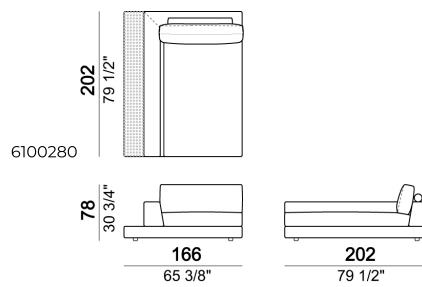

Pouf with side plat

Central unit with back plat - depth 138 cm.

Composition "C" (Relax unit type C 138 cm with left full arm and plat + right unit 222 cm).

Relax unit type B 110 cm with right or left plat

Relax unit type D 138 cm with right or left full arm and back plat.

Composition "I" (Right unit 222 cm with back plat - depth 138 cm + left unit 222 cm with back plat - depth 138 cm + pouf with corner plat).

Unit with right or left arm and plat

Composition "G" (Right corner sofa with back plat - depth 138 cm + right unit 202 cm).

Right or left corner unit with plat

Tray

Composition "M" (right unit 222 cm with back plat - depth 138 cm + pouf with side plat + central unit 154 cm + Relax unit type B 138 cm with left plat).

Relax unit type C 166 cm with right or left full arm and plat

Tray

Sofa

Right or left unit with back plat - depth 138 cm.

Right or left corner sofa with back plat - depth 138 cm.