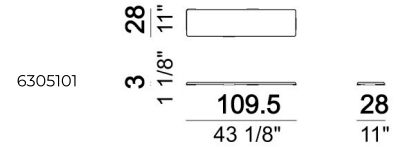

Unit with right or left arm and plat

Composition "G" (Right corner sofa with back plat - depth 138 cm + right unit 202 cm).

Right or left corner unit with plat

Tray

Composition "M" (right unit 222 cm with back plat - depth 138 cm + pouf with side plat + central unit 154 cm + Relax unit type B 138 cm with left plat).

Relax unit type C 166 cm with right or left full arm and plat

Tray

Sofa

Right or left unit with back plat - depth 138 cm.

Right or left corner sofa with back plat - depth 138 cm.