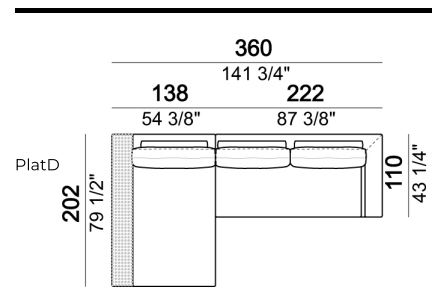

Pouf

Bookshelf

Composition "L" (left corner unit 250 cm with left plat + pouf with corner plat + central unit 110 cm + central unit 154 cm with back plat).

Sofa with back plat - depth 138 cm.

Central unit

Sofa

Bookshelf

Central unit

Unit with right or left arm and plat

Sofa

Right or left corner unit with back plat - depth 138 cm.

Right or left unit

Relax unit type B 138 cm with right or left plat

Pouf with corner plat

Sofa

Pouf

Composition "D" (Relax unit type B 138 cm with left plat + right unit 222 cm).

Central unit with back plat - depth 138 cm.

Composition "N" (left unit 222 cm with back plat - depth 138 cm + pouf with side plat + Relax unit type D 138 cm with right full arm and back plat).

Relax unit type C 138 cm with right or left full arm and right or left plat.

Bookshelf

Square corner

Tray

Right or left corner unit

Sofa with back plat - depth 138 cm.

Composition "A" (Relax unit type B 110 cm with right plat + left unit 202 cm).