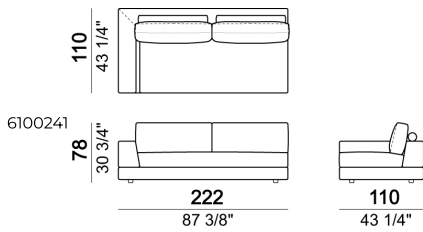

SEAT HEIGHT: 40 cm – 44 cm with feet h.8 cm.

ARM HEIGHT: 54 cm.

FEET: plastic h.4 cm. The height of the foot can be made 8 cm on request, without extra charge.

ACCESSORIES: bookshelves and trays in marble or in smoked glass.

Metal parts of the marble bookshelves: micaceous brown, oxy grey or black nickel.

Right or left unit

Tray

Right or left corner unit

Relax unit type A 110 cm with right or left full arm

Sofa with back plat - depth 138 cm.

Pouf

Right or left unit

Right or left unit

Right or left corner sofa with back plat - depth 138 cm.

Sofa

Bookshelf

Relax unit type A 138 cm with right or left full arm

Composition "H" (left unit 222 cm with back plat - depth 138 cm + right unit 222 cm + pouf with side plat).

Pouf

Bookshelf

Composition "L" (left corner unit 250 cm with left plat + pouf with corner plat + central unit 110 cm + central unit 154 cm with back plat).

Sofa with back plat - depth 138 cm.

Central unit