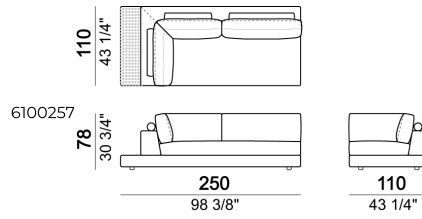

Pouf with side plat

Central unit with back plat - depth 138 cm.

Composition "C" (Relax unit type C 138 cm with left full arm and plat + right unit 222 cm).

Relax unit type B 110 cm with right or left plat

Relax unit type D 138 cm with right or left full arm and back plat.

Composition "I" (Right unit 222 cm with back plat - depth 138 cm + left unit 222 cm with back plat - depth 138 cm + pouf with corner plat).

Unit with right or left arm and plat

Composition "G" (Right corner sofa with back plat - depth 138 cm + right unit 202 cm).

Right or left corner unit with plat

Tray

Composition "M" (right unit 222 cm with back plat - depth 138 cm + pouf with side plat + central unit 154 cm + Relax unit type B 138 cm with left plat).

Relax unit type C 166 cm with right or left full arm and plat

Tray

Sofa

Right or left unit with back plat - depth 138 cm.

Right or left corner sofa with back plat - depth 138 cm.