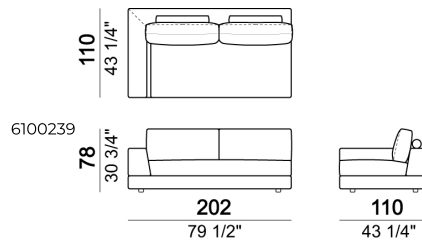

SEAT HEIGHT: 40 cm – 44 cm with feet h.8 cm.

ARM HEIGHT: 54 cm.

FEET: plastic h.4 cm. The height of the foot can be made 8 cm on request, without extra charge.

ACCESSORIES: bookshelves and trays in marble or in smoked glass.

Metal parts of the marble bookshelves: micaceous brown, oxy grey or black nickel.

Right or left unit

Tray

Right or left corner unit

Relax unit type A 110 cm with right or left full arm

Sofa with back plat - depth 138 cm.

Pouf

Right or left unit

Right or left unit

Right or left corner sofa with back plat - depth 138 cm.

Sofa

Bookshelf

Relax unit type A 138 cm with right or left full arm

Composition "H" (left unit 222 cm with back plat - depth 138 cm + right unit 222 cm + pouf with side plat).

Pouf

Bookshelf

Composition "L" (left corner unit 250 cm with left plat + pouf with corner plat + central unit 110 cm + central unit 154 cm with back plat).

Sofa with back plat - depth 138 cm.

Central unit