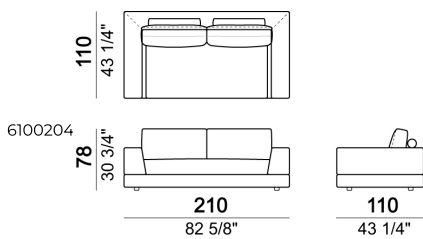

SEAT HEIGHT: 40 cm – 44 cm with feet h.8 cm.

ARM HEIGHT: 54 cm.

FEET: plastic h.4 cm. The height of the foot can be made 8 cm on request, without extra charge.

ACCESSORIES: bookshelves and trays in marble or in smoked glass.

Pouf

Right or left unit

Right or left unit

Right or left corner sofa with back plat - depth 138 cm.

Sofa

Bookshelf

Relax unit type A 138 cm with right or left full arm

Composition "H" (left unit 222 cm with back plat - depth 138 cm + right unit 222 cm + pouf with side plat).

Pouf

Bookshelf

Composition "L" (left corner unit 250 cm with left plat + pouf with corner plat + central unit 110 cm + central unit 154 cm with back plat).

Sofa with back plat - depth 138 cm.

Central unit

Sofa

Bookshelf

Central unit

Unit with right or left arm and plat

Sofa

Right or left corner unit with back plat - depth 138 cm.

Right or left unit

Relax unit type B 138 cm with right or left plat