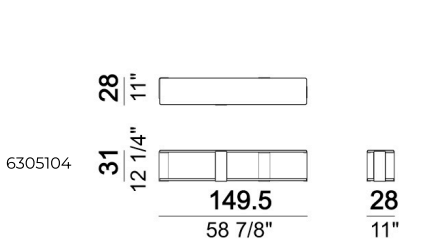

Pouf

Bookshelf

Composition "L" (left corner unit 250 cm with left plat + pouf with corner plat + central unit 110 cm + central unit 154 cm with back plat).

Sofa with back plat - depth 138 cm.

Central unit

Sofa

Bookshelf

Central unit

Unit with right or left arm and plat

Sofa

Right or left corner unit with back plat - depth 138 cm.

Right or left unit

Relax unit type B 138 cm with right or left plat

Pouf with corner plat

Sofa

Pouf

Composition "D" (Relax unit type B 138 cm with left plat + right unit 222 cm).

Central unit with back plat - depth 138 cm.

Composition "N" (left unit 222 cm with back plat - depth 138 cm + pouf with side plat + Relax unit type D 138 cm with right full arm and back plat).

Relax unit type C 138 cm with right or left full arm and right or left plat.

Bookshelf

Square corner

Tray

Right or left corner unit

Sofa with back plat - depth 138 cm.

Composition "A" (Relax unit type B 110 cm with right plat + left unit 202 cm).