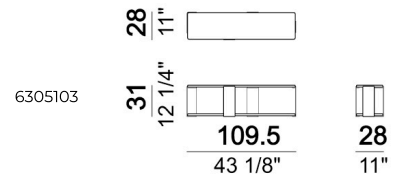

SEAT HEIGHT: 40 cm – 44 cm with feet h.8 cm.

ARM HEIGHT: 54 cm.

FEET: plastic h.4 cm. The height of the foot can be made 8 cm on request, without extra charge.

ACCESSORIES: bookshelves and trays in marble or in smoked glass.

Metal parts of the marble bookshelves: micaceous brown, oxy grey or black nickel.

Right or left unit

Tray

Right or left corner unit

Relax unit type A 110 cm with right or left full arm

Sofa with back plat - depth 138 cm.

Pouf

Right or left unit

Right or left unit

Right or left corner sofa with back plat - depth 138 cm.

Sofa

Bookshelf

Relax unit type A 138 cm with right or left full arm

Composition "H" (left unit 222 cm with back plat - depth 138 cm + right unit 222 cm + pouf with side plat).

Pouf

Bookshelf

Composition "L" (left corner unit 250 cm with left plat + pouf with corner plat + central unit 110 cm + central unit 154 cm with back plat).

Sofa with back plat - depth 138 cm.

Central unit