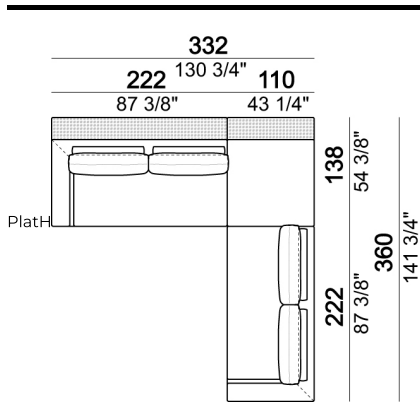

SEAT HEIGHT: 40 cm – 44 cm with feet h.8 cm.

ARM HEIGHT: 54 cm.

FEET: plastic h.4 cm. The height of the foot can be made 8 cm on request, without extra charge.

ACCESSORIES: bookshelves and trays in marble or in smoked glass.

Pouf

Right or left unit

Right or left unit

Right or left corner sofa with back plat - depth 138 cm.

Sofa

Bookshelf

Relax unit type A 138 cm with right or left full arm

Composition "H" (left unit 222 cm with back plat - depth 138 cm + right unit 222 cm + pouf with side plat).

Pouf

Bookshelf

Composition "L" (left corner unit 250 cm with left plat + pouf with corner plat + central unit 110 cm + central unit 154 cm with back plat).

Sofa with back plat - depth 138 cm.

Central unit

Pouf with corner plat

Sofa

Pouf

Composition "D" (Relax unit type B 138 cm with left plat + right unit 222 cm).

Central unit with back plat - depth 138 cm.

Composition "N" (left unit 222 cm with back plat - depth 138 cm + pouf with side plat + Relax unit type D 138 cm with right full arm and back plat).