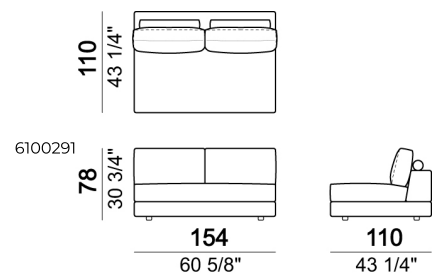

Pouf

Right or left unit

Right or left unit

Right or left corner sofa with back plat - depth 138 cm.

Sofa

Bookshelf

Relax unit type A 138 cm with right or left full arm

Composition "H" (left unit 222 cm with back plat - depth 138 cm + right unit 222 cm + pouf with side plat).

Pouf

Bookshelf

Composition "L" (left corner unit 250 cm with left plat + pouf with corner plat + central unit 110 cm + central unit 154 cm with back plat).

Sofa with back plat - depth 138 cm.

Central unit

Sofa

Bookshelf

Central unit

Unit with right or left arm and plat

Sofa

Right or left corner unit with back plat - depth 138 cm.

Right or left unit

Relax unit type B 138 cm with right or left plat

Pouf with corner plat

Sofa

Pouf

Composition "D" (Relax unit type B 138 cm with left plat + right unit 222 cm).

Central unit with back plat - depth 138 cm.

Composition "N" (left unit 222 cm with back plat - depth 138 cm + pouf with side plat + Relax unit type D 138 cm with right full arm and back plat).