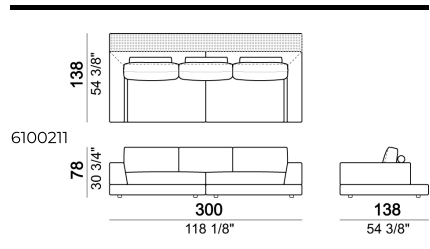

Pouf

Bookshelf

Composition "L" (left corner unit 250 cm with left plat + pouf with corner plat + central unit 110 cm + central unit 154 cm with back plat).

Sofa with back plat - depth 138 cm.

Central unit

Pouf with corner plat

Sofa

Pouf

Composition "D" (Relax unit type B 138 cm with left plat + right unit 222 cm).

Central unit with back plat - depth 138 cm.

Composition "N" (left unit 222 cm with back plat - depth 138 cm + pouf with side plat + Relax unit type D 138 cm with right full arm and back plat).

Relax unit type C 138 cm with right or left full arm and right or left plat.

Bookshelf

Square corner

Tray

Right or left corner unit

Sofa with back plat - depth 138 cm.

Composition "A" (Relax unit type B 110 cm with right plat + left unit 202 cm).

Composition "B" (Relax unit type A 110 cm with right full arm + left unit 202 cm).

Composition "E" (Relax unit type D 138 cm with left full arm and back plat + right unit 222 cm with back plat - depth 138 cm).