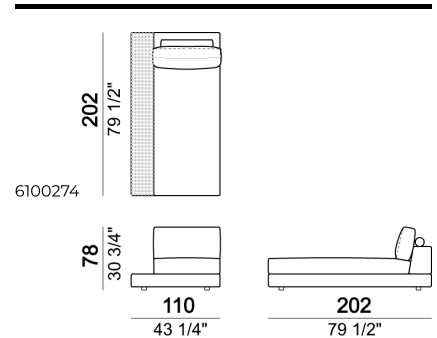

Composition "B" (Relax unit type A 110 cm with right full arm + left unit 202 cm).

Composition "E" (Relax unit type D 138 cm with left full arm and back plat + right unit 222 cm with back plat - depth 138 cm).

Pouf with side plat

Central unit with back plat - depth 138 cm.

Composition "C" (Relax unit type C 138 cm with left full arm and plat + right unit 222 cm).

Relax unit type B 110 cm with right or left plat

Relax unit type D 138 cm with right or left full arm and back plat.

Composition "I" (Right unit 222 cm with back plat - depth 138 cm + left unit 222 cm with back plat - depth 138 cm + pouf with corner plat).

Unit with right or left arm and plat

Composition "G" (Right corner sofa with back plat - depth 138 cm + right unit 202 cm).

Right or left corner unit with plat

Tray

Composition "M" (right unit 222 cm with back plat - depth 138 cm + pouf with side plat + central unit 154 cm + Relax unit type B 138 cm with left plat).