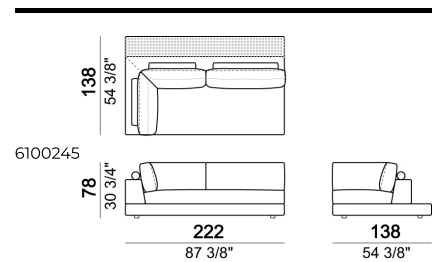

Pouf

Bookshelf

Composition "L" (left corner unit 250 cm with left plat + pouf with corner plat + central unit 110 cm + central unit 154 cm with back plat).

Sofa with back plat - depth 138 cm.

Central unit

Sofa

Bookshelf

Central unit

Unit with right or left arm and plat

Sofa

Right or left corner unit with back plat - depth 138 cm.

Right or left unit

Relax unit type B 138 cm with right or left plat

Pouf with corner plat

Sofa

Pouf

Composition "D" (Relax unit type B 138 cm with left plat + right unit 222 cm).

Central unit with back plat - depth 138 cm.

Composition "N" (left unit 222 cm with back plat - depth 138 cm + pouf with side plat + Relax unit type D 138 cm with right full arm and back plat).

Relax unit type C 138 cm with right or left full arm and right or left plat.

Bookshelf

Square corner

Tray

Right or left corner unit

Sofa with back plat - depth 138 cm.

Composition "A" (Relax unit type B 110 cm with right plat + left unit 202 cm).