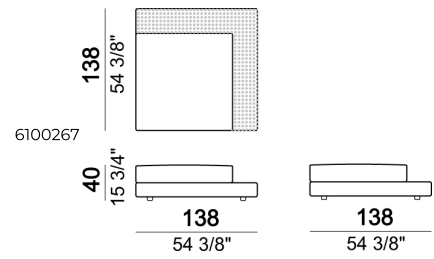

Pouf

Bookshelf

Composition "L" (left corner unit 250 cm with left plat + pouf with corner plat + central unit 110 cm + central unit 154 cm with back plat).

Sofa with back plat - depth 138 cm.

Central unit

Sofa

Bookshelf

Central unit

Unit with right or left arm and plat

Sofa

Right or left corner unit with back plat - depth 138 cm.

Right or left unit

Relax unit type B 138 cm with right or left plat

Pouf with corner plat

Sofa

Pouf

Composition "D" (Relax unit type B 138 cm with left plat + right unit 222 cm).

Central unit with back plat - depth 138 cm.

Composition "N" (left unit 222 cm with back plat - depth 138 cm + pouf with side plat + Relax unit type D 138 cm with right full arm and back plat).

Relax unit type C 138 cm with right or left full arm and right or left plat.

Bookshelf

Square corner

Tray

Right or left corner unit

Sofa with back plat - depth 138 cm.

Composition "A" (Relax unit type B 110 cm with right plat + left unit 202 cm).