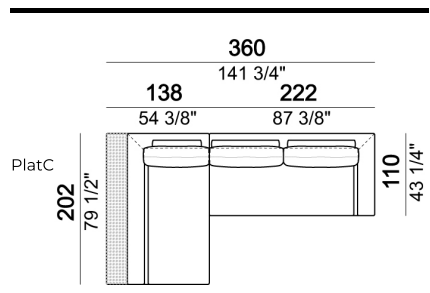

Pouf with corner plat

Sofa

Pouf

Composition "D" (Relax unit type B 138 cm with left plat + right unit 222 cm).

Central unit with back plat - depth 138 cm.

Composition "N" (left unit 222 cm with back plat - depth 138 cm + pouf with side plat + Relax unit type D 138 cm with right full arm and back plat).

Relax unit type C 138 cm with right or left full arm and right or left plat.

Bookshelf

Square corner

Tray

Right or left corner unit

Sofa with back plat - depth 138 cm.

Composition "A" (Relax unit type B 110 cm with right plat + left unit 202 cm).

Composition "B" (Relax unit type A 110 cm with right full arm + left unit 202 cm).

Composition "E" (Relax unit type D 138 cm with left full arm and back plat + right unit 222 cm with back plat - depth 138 cm).

Pouf with side plat

Central unit with back plat - depth 138 cm.

Composition "C" (Relax unit type C 138 cm with left full arm and plat + right unit 222 cm).

Relax unit type B 110 cm with right or left plat