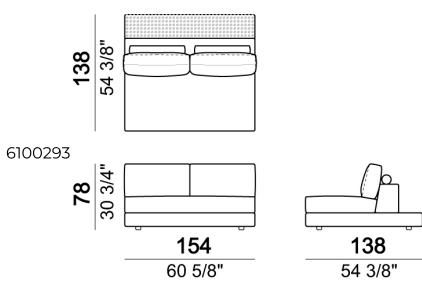

Pouf

Bookshelf

Composition "L" (left corner unit 250 cm with left plat + pouf with corner plat + central unit 110 cm + central unit 154 cm with back plat).

Sofa with back plat - depth 138 cm.

Central unit

Sofa

Bookshelf

Central unit

Unit with right or left arm and plat

Sofa

Right or left corner unit with back plat - depth 138 cm.

Right or left unit

Relax unit type B 138 cm with right or left plat

Pouf with corner plat

Sofa

Pouf

Composition "D" (Relax unit type B 138 cm with left plat + right unit 222 cm).

Central unit with back plat - depth 138 cm.

Composition "N" (left unit 222 cm with back plat - depth 138 cm + pouf with side plat + Relax unit type D 138 cm with right full arm and back plat).

Relax unit type C 138 cm with right or left full arm and right or left plat.

Bookshelf

Square corner

Tray

Right or left corner unit

Sofa with back plat - depth 138 cm.

Composition "A" (Relax unit type B 110 cm with right plat + left unit 202 cm).