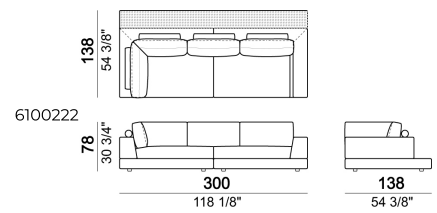

SEAT HEIGHT: 40 cm – 44 cm with feet h.8 cm.

ARM HEIGHT: 54 cm.

FEET: plastic h.4 cm. The height of the foot can be made 8 cm on request, without extra charge.

ACCESSORIES: bookshelves and trays in marble or in smoked glass.

Metal parts of the marble bookshelves: micaceous brown, oxy grey or black nickel.

Right or left unit

Tray

Right or left corner unit

Relax unit type A 110 cm with right or left full arm

Sofa with back plat - depth 138 cm.

Pouf

Right or left unit

Right or left unit

Right or left corner sofa with back plat - depth 138 cm.

Sofa

Bookshelf

Relax unit type A 138 cm with right or left full arm

Composition "H" (left unit 222 cm with back plat - depth 138 cm + right unit 222 cm + pouf with side plat).

Pouf

Bookshelf

Composition "L" (left corner unit 250 cm with left plat + pouf with corner plat + central unit 110 cm + central unit 154 cm with back plat).

Sofa with back plat - depth 138 cm.

Central unit