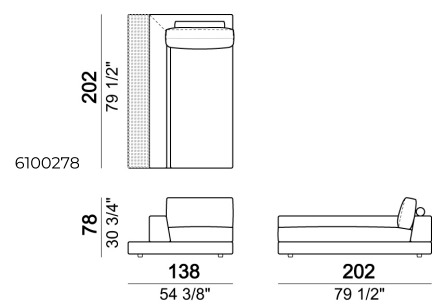

Pouf

Bookshelf

Composition "L" (left corner unit 250 cm with left plat + pouf with corner plat + central unit 110 cm + central unit 154 cm with back plat).

Sofa with back plat - depth 138 cm.

Central unit

Sofa

Bookshelf

Central unit

Unit with right or left arm and plat

Sofa

Right or left corner unit with back plat - depth 138 cm.

Right or left unit

Relax unit type B 138 cm with right or left plat

Pouf with corner plat

Sofa

Pouf

Composition "D" (Relax unit type B 138 cm with left plat + right unit 222 cm).

Central unit with back plat - depth 138 cm.

Composition "N" (left unit 222 cm with back plat - depth 138 cm + pouf with side plat + Relax unit type D 138 cm with right full arm and back plat).

Relax unit type C 138 cm with right or left full arm and right or left plat.

Bookshelf

Square corner

Tray

Right or left corner unit

Sofa with back plat - depth 138 cm.

Composition "A" (Relax unit type B 110 cm with right plat + left unit 202 cm).