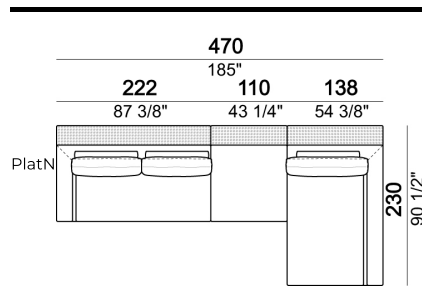

Pouf

Bookshelf

Composition "L" (left corner unit 250 cm with left plat + pouf with corner plat + central unit 110 cm + central unit 154 cm with back plat).

Sofa with back plat - depth 138 cm.

Central unit

Sofa

Bookshelf

Central unit

Unit with right or left arm and plat

Sofa

Right or left corner unit with back plat - depth 138 cm.

Right or left unit

Relax unit type B 138 cm with right or left plat

Pouf with corner plat

Sofa

Pouf

Composition "D" (Relax unit type B 138 cm with left plat + right unit 222 cm).

Central unit with back plat - depth 138 cm.

Composition "N" (left unit 222 cm with back plat - depth 138 cm + pouf with side plat + Relax unit type D 138 cm with right full arm and back plat).

Relax unit type C 138 cm with right or left full arm and right or left plat.

Bookshelf

Square corner

Tray

Right or left corner unit

Sofa with back plat - depth 138 cm.

Composition "A" (Relax unit type B 110 cm with right plat + left unit 202 cm).