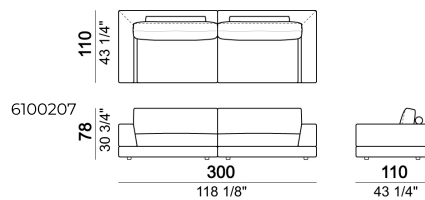

Pouf

Bookshelf

Composition "L" (left corner unit 250 cm with left plat + pouf with corner plat + central unit 110 cm + central unit 154 cm with back plat).

Sofa with back plat - depth 138 cm.

Central unit

Sofa

Bookshelf

Central unit

Unit with right or left arm and plat

Sofa

Right or left corner unit with back plat - depth 138 cm.

Right or left unit

Relax unit type B 138 cm with right or left plat

Pouf with corner plat

Sofa

Pouf

Composition "D" (Relax unit type B 138 cm with left plat + right unit 222 cm).

Central unit with back plat - depth 138 cm.

Composition "N" (left unit 222 cm with back plat - depth 138 cm + pouf with side plat + Relax unit type D 138 cm with right full arm and back plat).

Relax unit type C 138 cm with right or left full arm and right or left plat.

Bookshelf

Square corner

Tray

Right or left corner unit

Sofa with back plat - depth 138 cm.

Composition "A" (Relax unit type B 110 cm with right plat + left unit 202 cm).