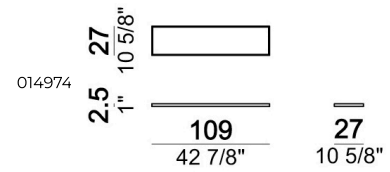

Relax unit type D 138 cm with right or left full arm and back plat.

Composition "I" (Right unit 222 cm with back plat - depth 138 cm + left unit 222 cm with back plat - depth 138 cm + pouf with corner plat).

Unit with right or left arm and plat

Composition "G" (Right corner sofa with back plat - depth 138 cm + right unit 202 cm).

Right or left corner unit with plat

Tray

Composition "M" (right unit 222 cm with back plat - depth 138 cm + pouf with side plat + central unit 154 cm + Relax unit type B 138 cm with left plat).

Relax unit type C 166 cm with right or left full arm and plat

Tray

Sofa

Right or left unit with back plat - depth 138 cm.

Right or left corner sofa with back plat - depth 138 cm.