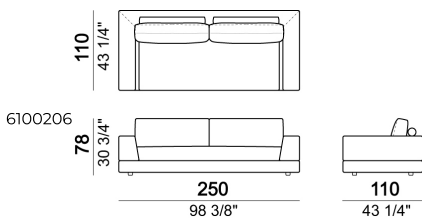

Pouf

Bookshelf

Composition "L" (left corner unit 250 cm with left plat + pouf with corner plat + central unit 110 cm + central unit 154 cm with back plat).

Sofa with back plat - depth 138 cm.

Central unit

Sofa

Bookshelf

Central unit

Unit with right or left arm and plat

Sofa

Right or left corner unit with back plat - depth 138 cm.

Right or left unit

Relax unit type B 138 cm with right or left plat

Pouf with corner plat

Sofa

Pouf

Composition "D" (Relax unit type B 138 cm with left plat + right unit 222 cm).

Central unit with back plat - depth 138 cm.

Composition "N" (left unit 222 cm with back plat - depth 138 cm + pouf with side plat + Relax unit type D 138 cm with right full arm and back plat).

Relax unit type C 138 cm with right or left full arm and right or left plat.

Bookshelf

Square corner

Tray

Right or left corner unit

Sofa with back plat - depth 138 cm.

Composition "A" (Relax unit type B 110 cm with right plat + left unit 202 cm).