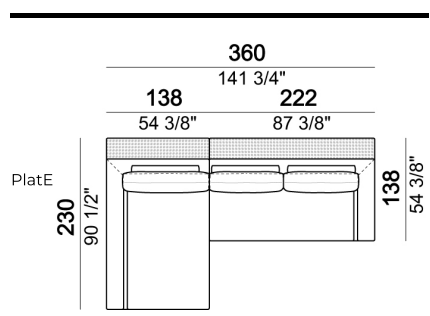

Pouf with corner plat

Sofa

Pouf

Composition "D" (Relax unit type B 138 cm with left plat + right unit 222 cm).

Central unit with back plat - depth 138 cm.

Composition "N" (left unit 222 cm with back plat - depth 138 cm + pouf with side plat + Relax unit type D 138 cm with right full arm and back plat).

Relax unit type C 138 cm with right or left full arm and right or left plat.

Bookshelf

Square corner

Tray

Right or left corner unit

Sofa with back plat - depth 138 cm.

Composition "A" (Relax unit type B 110 cm with right plat + left unit 202 cm).

Composition "B" (Relax unit type A 110 cm with right full arm + left unit 202 cm).

Composition "E" (Relax unit type D 138 cm with left full arm and back plat + right unit 222 cm with back plat - depth 138 cm).

Pouf with side plat

Central unit with back plat - depth 138 cm.

Composition "C" (Relax unit type C 138 cm with left full arm and plat + right unit 222 cm).

Relax unit type B 110 cm with right or left plat