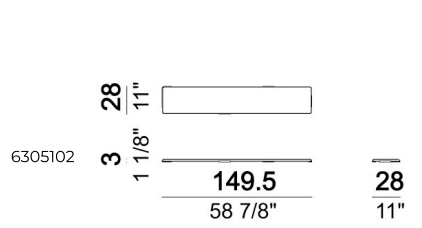

SEAT HEIGHT: 40 cm – 44 cm with feet h.8 cm.

ARM HEIGHT: 54 cm.

FEET: plastic h.4 cm. The height of the foot can be made 8 cm on request, without extra charge.

ACCESSORIES: bookshelves and trays in marble or in smoked glass.

Metal parts of the marble bookshelves: micaceous brown, oxy grey or black nickel.

Right or left unit

Tray

Right or left corner unit

Relax unit type A 110 cm with right or left full arm

Sofa with back plat - depth 138 cm.

Pouf

Right or left unit

Right or left unit

Right or left corner sofa with back plat - depth 138 cm.

Sofa

Bookshelf

Relax unit type A 138 cm with right or left full arm

Composition "H" (left unit 222 cm with back plat - depth 138 cm + right unit 222 cm + pouf with side plat).

Pouf

Bookshelf

Composition "L" (left corner unit 250 cm with left plat + pouf with corner plat + central unit 110 cm + central unit 154 cm with back plat).

Sofa with back plat - depth 138 cm.

Central unit