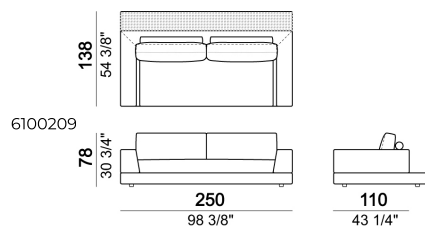

Pouf

Right or left unit

Right or left unit

Right or left corner sofa with back plat - depth 138 cm.

Sofa

Bookshelf

Relax unit type A 138 cm with right or left full arm

Composition "H" (left unit 222 cm with back plat - depth 138 cm + right unit 222 cm + pouf with side plat).

Pouf

Bookshelf

Composition "L" (left corner unit 250 cm with left plat + pouf with corner plat + central unit 110 cm + central unit 154 cm with back plat).

Sofa with back plat - depth 138 cm.

Central unit

Sofa

Bookshelf

Central unit

Unit with right or left arm and plat

Sofa

Right or left corner unit with back plat - depth 138 cm.

Right or left unit

Relax unit type B 138 cm with right or left plat

Pouf with corner plat

Sofa

Pouf

Composition "D" (Relax unit type B 138 cm with left plat + right unit 222 cm).

Central unit with back plat - depth 138 cm.

Composition "N" (left unit 222 cm with back plat - depth 138 cm + pouf with side plat + Relax unit type D 138 cm with right full arm and back plat).