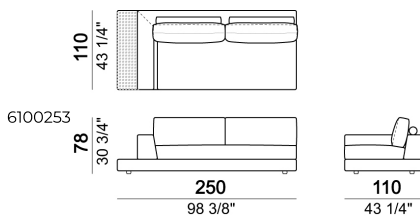

Pouf

Bookshelf

Composition "L" (left corner unit 250 cm with left plat + pouf with corner plat + central unit 110 cm + central unit 154 cm with back plat).

Sofa with back plat - depth 138 cm.

Central unit

Sofa

Bookshelf

Central unit

Unit with right or left arm and plat

Sofa

Right or left corner unit with back plat - depth 138 cm.

Right or left unit

Relax unit type B 138 cm with right or left plat

Pouf with corner plat

Sofa

Pouf

Composition "D" (Relax unit type B 138 cm with left plat + right unit 222 cm).

Central unit with back plat - depth 138 cm.

Composition "N" (left unit 222 cm with back plat - depth 138 cm + pouf with side plat + Relax unit type D 138 cm with right full arm and back plat).

Relax unit type C 138 cm with right or left full arm and right or left plat.

Bookshelf

Square corner

Tray

Right or left corner unit

Sofa with back plat - depth 138 cm.

Composition "A" (Relax unit type B 110 cm with right plat + left unit 202 cm).