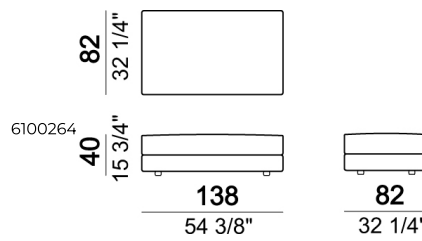

Pouf

Bookshelf

Composition "L" (left corner unit 250 cm with left plat + pouf with corner plat + central unit 110 cm + central unit 154 cm with back plat).

Sofa with back plat - depth 138 cm.

Central unit

Sofa

Bookshelf

Central unit

Unit with right or left arm and plat

Sofa

Right or left corner unit with back plat - depth 138 cm.

Right or left unit

Relax unit type B 138 cm with right or left plat

Pouf with corner plat

Sofa

Pouf

Composition "D" (Relax unit type B 138 cm with left plat + right unit 222 cm).

Central unit with back plat - depth 138 cm.

Composition "N" (left unit 222 cm with back plat - depth 138 cm + pouf with side plat + Relax unit type D 138 cm with right full arm and back plat).

Relax unit type C 138 cm with right or left full arm and right or left plat.

Bookshelf

Square corner

Tray

Right or left corner unit

Sofa with back plat - depth 138 cm.

Composition "A" (Relax unit type B 110 cm with right plat + left unit 202 cm).