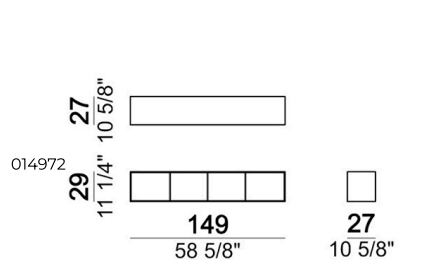

SEAT HEIGHT: 40 cm – 44 cm with feet h.8 cm.

ARM HEIGHT: 54 cm.

FEET: plastic h.4 cm. The height of the foot can be made 8 cm on request, without extra charge.

ACCESSORIES: bookshelves and trays in marble or in smoked glass.

Metal parts of the marble bookshelves: micaceous brown, oxy grey or black nickel.

Right or left unit

Tray

Right or left corner unit

Relax unit type A 110 cm with right or left full arm

Sofa with back plat - depth 138 cm.

Pouf

Right or left unit

Right or left unit

Right or left corner sofa with back plat - depth 138 cm.

Sofa

Bookshelf

Relax unit type A 138 cm with right or left full arm

Composition "H" (left unit 222 cm with back plat - depth 138 cm + right unit 222 cm + pouf with side plat).

Pouf

Bookshelf

Composition "L" (left corner unit 250 cm with left plat + pouf with corner plat + central unit 110 cm + central unit 154 cm with back plat).

Sofa with back plat - depth 138 cm.

Central unit