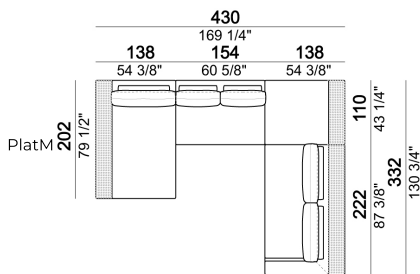

Pouf with side plat

Central unit with back plat - depth 138 cm.

Composition "C" (Relax unit type C 138 cm with left full arm and plat + right unit 222 cm).

Relax unit type B 110 cm with right or left plat

Relax unit type D 138 cm with right or left full arm and back plat.

Composition "I" (Right unit 222 cm with back plat - depth 138 cm + left unit 222 cm with back plat - depth 138 cm + pouf with corner plat).

Unit with right or left arm and plat

Composition "G" (Right corner sofa with back plat - depth 138 cm + right unit 202 cm).

Right or left corner unit with plat

Tray

Composition "M" (right unit 222 cm with back plat - depth 138 cm + pouf with side plat + central unit 154 cm + Relax unit type B 138 cm with left plat).

Relax unit type C 166 cm with right or left full arm and plat

Tray

Sofa

Right or left unit with back plat - depth 138 cm.

Right or left corner sofa with back plat - depth 138 cm.