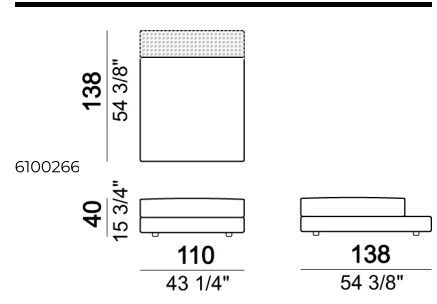

Pouf with side plat