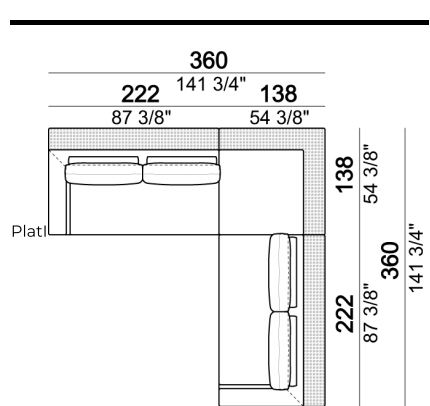

Relax unit type C 138 cm with right or left full arm and right or left plat.

Bookshelf

Square corner

Tray

Right or left corner unit

Sofa with back plat - depth 138 cm.

Composition "A" (Relax unit type B 110 cm with right plat + left unit 202 cm).

Pouf with side plat

Central unit with back plat - depth 138 cm.

Composition "C" (Relax unit type C 138 cm with left full arm and plat + right unit 222 cm).

Relax unit type B 110 cm with right or left plat

Relax unit type D 138 cm with right or left full arm and back plat.

Composition "I" (Right unit 222 cm with back plat - depth 138 cm + left unit 222 cm with back plat - depth 138 cm + pouf with corner plat).

Unit with right or left arm and plat

Composition "G" (Right corner sofa with back plat - depth 138 cm + right unit 202 cm).

Right or left corner unit with plat

Tray

Composition "M" (right unit 222 cm with back plat - depth 138 cm + pouf with side plat + central unit 154 cm + Relax unit type B 138 cm with left plat).