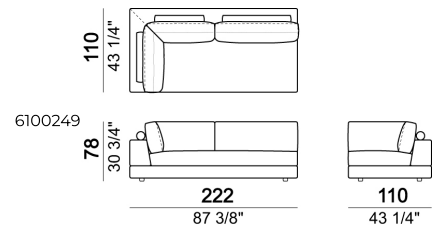

SEAT HEIGHT: 40 cm – 44 cm with feet h.8 cm.

ARM HEIGHT: 54 cm.

FEET: plastic h.4 cm. The height of the foot can be made 8 cm on request, without extra charge.

ACCESSORIES: bookshelves and trays in marble or in smoked glass.

Metal parts of the marble bookshelves: micaceous brown, oxy grey or black nickel.

Right or left unit

Tray

Right or left corner unit

Relax unit type A 110 cm with right or left full arm

Sofa with back plat - depth 138 cm.

Pouf

Right or left unit

Right or left unit

Right or left corner sofa with back plat - depth 138 cm.

Sofa

Bookshelf

Relax unit type A 138 cm with right or left full arm

Composition "H" (left unit 222 cm with back plat - depth 138 cm + right unit 222 cm + pouf with side plat).

Pouf

Bookshelf

Composition "L" (left corner unit 250 cm with left plat + pouf with corner plat + central unit 110 cm + central unit 154 cm with back plat).

Sofa with back plat - depth 138 cm.

Central unit