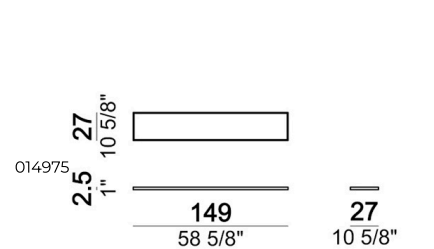

Pouf with corner plat

Sofa

Pouf

Composition "D" (Relax unit type B 138 cm with left plat + right unit 222 cm).

Central unit with back plat - depth 138 cm.

Composition "N" (left unit 222 cm with back plat - depth 138 cm + pouf with side plat + Relax unit type D 138 cm with right full arm and back plat).

Relax unit type C 138 cm with right or left full arm and right or left plat.

Bookshelf

Square corner

Tray

Right or left corner unit

Sofa with back plat - depth 138 cm.

Composition "A" (Relax unit type B 110 cm with right plat + left unit 202 cm).

Composition "B" (Relax unit type A 110 cm with right full arm + left unit 202 cm).

Composition "E" (Relax unit type D 138 cm with left full arm and back plat + right unit 222 cm with back plat - depth 138 cm).