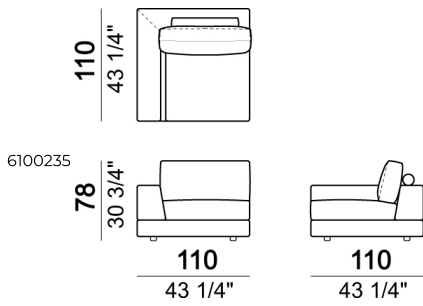

SEAT HEIGHT: 40 cm – 44 cm with feet h.8 cm.

ARM HEIGHT: 54 cm.

FEET: plastic h.4 cm. The height of the foot can be made 8 cm on request, without extra charge.

ACCESSORIES: bookshelves and trays in marble or in smoked glass.

Metal parts of the marble bookshelves: micaceous brown, oxy grey or black nickel.

Right or left unit

Tray

Right or left corner unit

Relax unit type A 110 cm with right or left full arm

Sofa with back plat - depth 138 cm.

Pouf

Right or left unit

Right or left unit

Right or left corner sofa with back plat - depth 138 cm.

Sofa

Bookshelf

Relax unit type A 138 cm with right or left full arm

Composition "H" (left unit 222 cm with back plat - depth 138 cm + right unit 222 cm + pouf with side plat).

Pouf

Bookshelf

Composition "L" (left corner unit 250 cm with left plat + pouf with corner plat + central unit 110 cm + central unit 154 cm with back plat).

Sofa with back plat - depth 138 cm.

Central unit