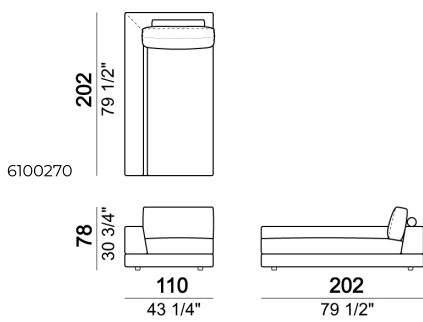

SEAT HEIGHT: 40 cm – 44 cm with feet h.8 cm.

ARM HEIGHT: 54 cm.

FEET: plastic h.4 cm. The height of the foot can be made 8 cm on request, without extra charge.

ACCESSORIES: bookshelves and trays in marble or in smoked glass.

Metal parts of the marble bookshelves: micaceous brown, oxy grey or black nickel.

Right or left unit

Tray

Right or left corner unit

Relax unit type A 110 cm with right or left full arm

Sofa with back plat - depth 138 cm.

Pouf

Right or left unit

Right or left unit

Right or left corner sofa with back plat - depth 138 cm.

Sofa

Bookshelf

Relax unit type A 138 cm with right or left full arm

Composition "H" (left unit 222 cm with back plat - depth 138 cm + right unit 222 cm + pouf with side plat).

Pouf

Bookshelf

Composition "L" (left corner unit 250 cm with left plat + pouf with corner plat + central unit 110 cm + central unit 154 cm with back plat).

Sofa with back plat - depth 138 cm.

Central unit