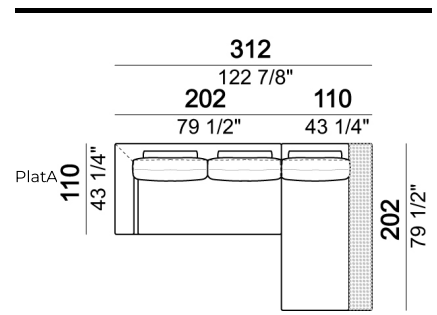

Pouf with corner plat

Sofa

Pouf

Composition "D" (Relax unit type B 138 cm with left plat + right unit 222 cm).

Central unit with back plat - depth 138 cm.

Composition "N" (left unit 222 cm with back plat - depth 138 cm + pouf with side plat + Relax unit type D 138 cm with right full arm and back plat).

Relax unit type C 138 cm with right or left full arm and right or left plat.

Bookshelf

Square corner

Tray

Right or left corner unit

Sofa with back plat - depth 138 cm.

Composition "A" (Relax unit type B 110 cm with right plat + left unit 202 cm).

Composition "B" (Relax unit type A 110 cm with right full arm + left unit 202 cm).

Composition "E" (Relax unit type D 138 cm with left full arm and back plat + right unit 222 cm with back plat - depth 138 cm).

Pouf with side plat

Central unit with back plat - depth 138 cm.

Composition "C" (Relax unit type C 138 cm with left full arm and plat + right unit 222 cm).

Relax unit type B 110 cm with right or left plat