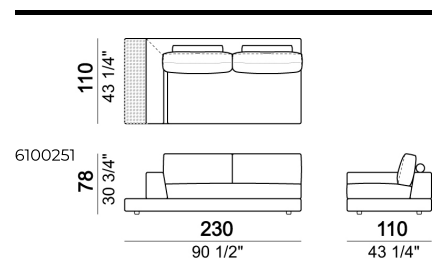

Composition "B" (Relax unit type A 110 cm with right full arm + left unit 202 cm).

Composition "E" (Relax unit type D 138 cm with left full arm and back plat + right unit 222 cm with back plat - depth 138 cm).

Pouf with side plat

Central unit with back plat - depth 138 cm.

Composition "C" (Relax unit type C 138 cm with left full arm and plat + right unit 222 cm).

Relax unit type B 110 cm with right or left plat

Relax unit type D 138 cm with right or left full arm and back plat.

Composition "I" (Right unit 222 cm with back plat - depth 138 cm + left unit 222 cm with back plat - depth 138 cm + pouf with corner plat).

Unit with right or left arm and plat

Composition "G" (Right corner sofa with back plat - depth 138 cm + right unit 202 cm).

Right or left corner unit with plat

Tray

Composition "M" (right unit 222 cm with back plat - depth 138 cm + pouf with side plat + central unit 154 cm + Relax unit type B 138 cm with left plat).