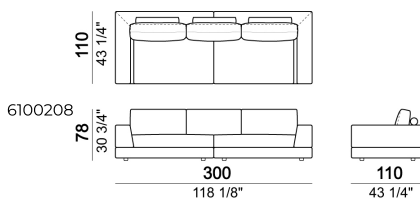

Pouf

Right or left unit

Right or left unit

Right or left corner sofa with back plat - depth 138 cm.

Sofa

Bookshelf

Relax unit type A 138 cm with right or left full arm

Composition "H" (left unit 222 cm with back plat - depth 138 cm + right unit 222 cm + pouf with side plat).

Pouf

Bookshelf

Composition "L" (left corner unit 250 cm with left plat + pouf with corner plat + central unit 110 cm + central unit 154 cm with back plat).

Sofa with back plat - depth 138 cm.

Central unit

Sofa

Bookshelf

Central unit

Unit with right or left arm and plat

Sofa

Right or left corner unit with back plat - depth 138 cm.

Right or left unit

Relax unit type B 138 cm with right or left plat

Pouf with corner plat

Sofa

Pouf

Composition "D" (Relax unit type B 138 cm with left plat + right unit 222 cm).

Central unit with back plat - depth 138 cm.

Composition "N" (left unit 222 cm with back plat - depth 138 cm + pouf with side plat + Relax unit type D 138 cm with right full arm and back plat).