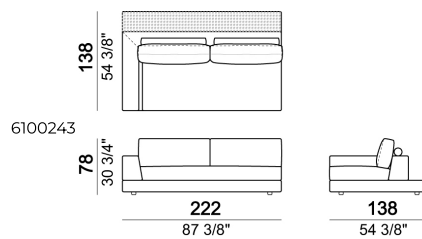

Pouf

Bookshelf

Composition "L" (left corner unit 250 cm with left plat + pouf with corner plat + central unit 110 cm + central unit 154 cm with back plat).

Sofa with back plat - depth 138 cm.

Central unit

Relax unit type D 138 cm with right or left full arm and back plat.

Composition "I" (Right unit 222 cm with back plat - depth 138 cm + left unit 222 cm with back plat - depth 138 cm + pouf with corner plat).

Unit with right or left arm and plat

Composition "G" (Right corner sofa with back plat - depth 138 cm + right unit 202 cm).

Right or left corner unit with plat

Tray

Composition "M" (right unit 222 cm with back plat - depth 138 cm + pouf with side plat + central unit 154 cm + Relax unit type B 138 cm with left plat).

Relax unit type C 166 cm with right or left full arm and plat

Tray

Sofa

Right or left unit with back plat - depth 138 cm.

Right or left corner sofa with back plat - depth 138 cm.