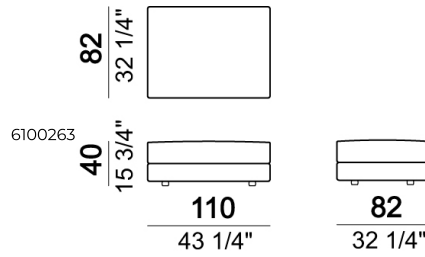

SEAT HEIGHT: 40 cm – 44 cm with feet h.8 cm.

ARM HEIGHT: 54 cm.

FEET: plastic h.4 cm. The height of the foot can be made 8 cm on request, without extra charge.

ACCESSORIES: bookshelves and trays in marble or in smoked glass.

Metal parts of the marble bookshelves: micaceous brown, oxy grey or black nickel.

Right or left unit

Tray

Right or left corner unit

Relax unit type A 110 cm with right or left full arm

Sofa with back plat - depth 138 cm.

Pouf

Right or left unit

Right or left unit

Right or left corner sofa with back plat - depth 138 cm.

Sofa

Bookshelf

Relax unit type A 138 cm with right or left full arm

Composition "H" (left unit 222 cm with back plat - depth 138 cm + right unit 222 cm + pouf with side plat).

Pouf

Bookshelf

Composition "L" (left corner unit 250 cm with left plat + pouf with corner plat + central unit 110 cm + central unit 154 cm with back plat).

Sofa with back plat - depth 138 cm.

Central unit