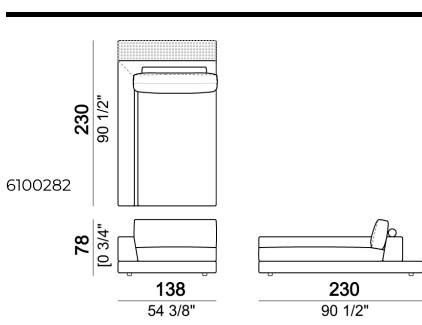

Composition "B" (Relax unit type A 110 cm with right full arm + left unit 202 cm).

Composition "E" (Relax unit type D 138 cm with left full arm and back plat + right unit 222 cm with back plat - depth 138 cm).

Pouf with side plat

Central unit with back plat - depth 138 cm.

Composition "C" (Relax unit type C 138 cm with left full arm and plat + right unit 222 cm).

Relax unit type B 110 cm with right or left plat

Relax unit type D 138 cm with right or left full arm and back plat.

Composition "I" (Right unit 222 cm with back plat - depth 138 cm + left unit 222 cm with back plat - depth 138 cm + pouf with corner plat).

Unit with right or left arm and plat

Composition "G" (Right corner sofa with back plat - depth 138 cm + right unit 202 cm).

Right or left corner unit with plat

Tray

Composition "M" (right unit 222 cm with back plat - depth 138 cm + pouf with side plat + central unit 154 cm + Relax unit type B 138 cm with left plat).