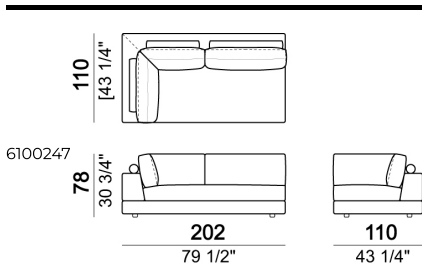

Pouf

Bookshelf

Composition "L" (left corner unit 250 cm with left plat + pouf with corner plat + central unit 110 cm + central unit 154 cm with back plat).

Sofa with back plat - depth 138 cm.

Central unit

Pouf with corner plat

Sofa

Pouf

Composition "D" (Relax unit type B 138 cm with left plat + right unit 222 cm).

Central unit with back plat - depth 138 cm.

Composition "N" (left unit 222 cm with back plat - depth 138 cm + pouf with side plat + Relax unit type D 138 cm with right full arm and back plat).

Relax unit type C 138 cm with right or left full arm and right or left plat.

Bookshelf

Square corner

Tray

Right or left corner unit

Sofa with back plat - depth 138 cm.

Composition "A" (Relax unit type B 110 cm with right plat + left unit 202 cm).

Composition "B" (Relax unit type A 110 cm with right full arm + left unit 202 cm).

Composition "E" (Relax unit type D 138 cm with left full arm and back plat + right unit 222 cm with back plat - depth 138 cm).