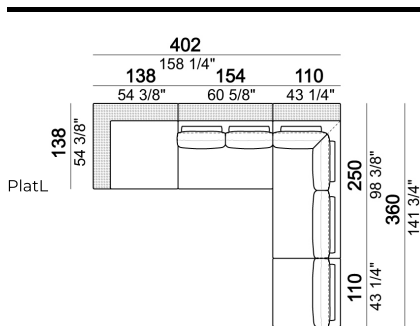

SEAT HEIGHT: 40 cm – 44 cm with feet h.8 cm.

ARM HEIGHT: 54 cm.

FEET: plastic h.4 cm. The height of the foot can be made 8 cm on request, without extra charge.

ACCESSORIES: bookshelves and trays in marble or in smoked glass.

Pouf

Right or left unit

Right or left unit

Right or left corner sofa with back plat - depth 138 cm.

Sofa

Bookshelf

Relax unit type A 138 cm with right or left full arm

Composition "H" (left unit 222 cm with back plat - depth 138 cm + right unit 222 cm + pouf with side plat).

Pouf

Bookshelf

Composition "L" (left corner unit 250 cm with left plat + pouf with corner plat + central unit 110 cm + central unit 154 cm with back plat).

Sofa with back plat - depth 138 cm.

Central unit

Pouf with corner plat

Sofa

Pouf

Composition "D" (Relax unit type B 138 cm with left plat + right unit 222 cm).

Central unit with back plat - depth 138 cm.

Composition "N" (left unit 222 cm with back plat - depth 138 cm + pouf with side plat + Relax unit type D 138 cm with right full arm and back plat).