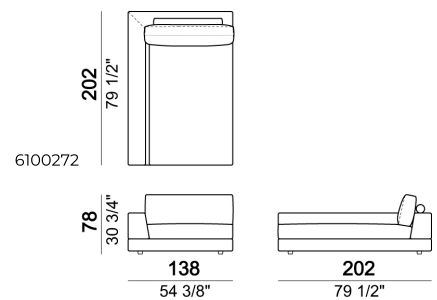

SEAT HEIGHT: 40 cm – 44 cm with feet h.8 cm.

ARM HEIGHT: 54 cm.

FEET: plastic h.4 cm. The height of the foot can be made 8 cm on request, without extra charge.

ACCESSORIES: bookshelves and trays in marble or in smoked glass.

Metal parts of the marble bookshelves: micaceous brown, oxy grey or black nickel.

Right or left unit

Tray

Right or left corner unit

Relax unit type A 110 cm with right or left full arm

Sofa with back plat - depth 138 cm.

Pouf

Right or left unit

Right or left unit

Right or left corner sofa with back plat - depth 138 cm.

Sofa

Bookshelf

Relax unit type A 138 cm with right or left full arm

Composition "H" (left unit 222 cm with back plat - depth 138 cm + right unit 222 cm + pouf with side plat).

Pouf

Bookshelf

Composition "L" (left corner unit 250 cm with left plat + pouf with corner plat + central unit 110 cm + central unit 154 cm with back plat).

Sofa with back plat - depth 138 cm.

Central unit