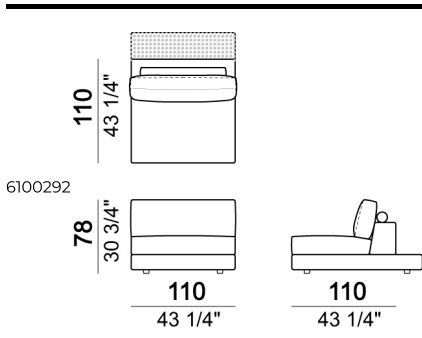

Pouf with corner plat

Sofa

Pouf

Composition "D" (Relax unit type B 138 cm with left plat + right unit 222 cm).

Central unit with back plat - depth 138 cm.

Composition "N" (left unit 222 cm with back plat - depth 138 cm + pouf with side plat + Relax unit type D 138 cm with right full arm and back plat).

Relax unit type C 138 cm with right or left full arm and right or left plat.

Bookshelf

Square corner

Tray

Right or left corner unit

Sofa with back plat - depth 138 cm.

Composition "A" (Relax unit type B 110 cm with right plat + left unit 202 cm).

Composition "B" (Relax unit type A 110 cm with right full arm + left unit 202 cm).

Composition "E" (Relax unit type D 138 cm with left full arm and back plat + right unit 222 cm with back plat - depth 138 cm).

Pouf with side plat

Central unit with back plat - depth 138 cm.

Composition "C" (Relax unit type C 138 cm with left full arm and plat + right unit 222 cm).

Relax unit type B 110 cm with right or left plat