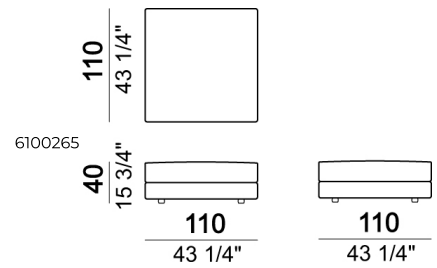

SEAT HEIGHT: 40 cm – 44 cm with feet h.8 cm.

ARM HEIGHT: 54 cm.

FEET: plastic h.4 cm. The height of the foot can be made 8 cm on request, without extra charge.

ACCESSORIES: bookshelves and trays in marble or in smoked glass.

Metal parts of the marble bookshelves: micaceous brown, oxy grey or black nickel.

Right or left unit

Tray

Right or left corner unit

Relax unit type A 110 cm with right or left full arm

Sofa with back plat - depth 138 cm.

Pouf

Right or left unit

Right or left unit

Right or left corner sofa with back plat - depth 138 cm.

Sofa

Bookshelf

Relax unit type A 138 cm with right or left full arm

Composition "H" (left unit 222 cm with back plat - depth 138 cm + right unit 222 cm + pouf with side plat).

Pouf

Bookshelf

Composition "L" (left corner unit 250 cm with left plat + pouf with corner plat + central unit 110 cm + central unit 154 cm with back plat).

Sofa with back plat - depth 138 cm.

Central unit