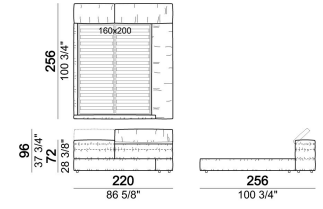

HEIGHT: 19 cm (slatted base), 30 cm (bedframe).

FEET: plastic, h. 4 cm (bedframe), 18,5 cm (slatted base).

INTEGRAL HEADBOARD STORAGE BOX: inner cover in lining.

ATTENTION: the cover is not removable. The cover is available only in velvet (our collections "Vellù" and "Vellù pl" or velvet supplied by the client) or leather. Customer own leather: maximum thickness 1,3 mm.

Bed with large headboard

7400414

Bed with right and left large frame

7400408

Bed with right or left large frame

7400402

Bed

7400401