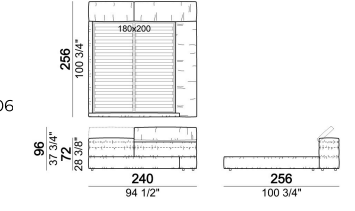

Bed with right or left large frame

7400406