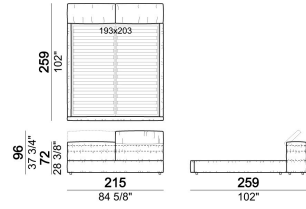

HEIGHT: 19 cm (slatted base), 30 cm (bedframe).

FEET: plastic, h. 4 cm (bedframe), 18,5 cm (slatted base).

INTEGRAL HEADBOARD STORAGE BOX: inner cover in lining.

ATTENTION: the cover is not removable. The cover is available only in velvet (our collections "Vellù" and "Vellù pl" or velvet supplied by the client) or leather. Customer own leather: maximum thickness 1,3 mm.

Bed with large headboard

7400415

Bed with right or left large frame

7400406

Bed

7400409

Bed with right or left large frame

7400410

Bed with large headboard

7400414

Bed with right and left large frame

7400408

Bed with right or left large frame

7400402

Bed

7400401