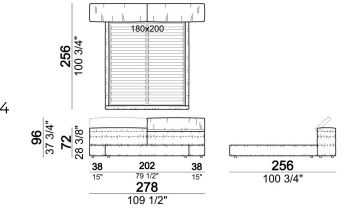

Bed with large headboard

7400414