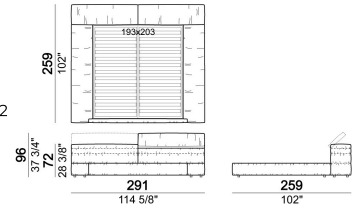

HEIGHT: 19 cm (slatted base), 30 cm (bedframe).

FEET: plastic, h. 4 cm (bedframe), 18,5 cm (slatted base).

INTEGRAL HEADBOARD STORAGE BOX: inner cover in lining.

ATTENTION: the cover is not removable. The cover is available only in velvet (our collections "Vellù" and "Vellù pl" or velvet supplied by the client) or leather. Customer own leather: maximum thickness 1,3 mm.

Bed

7400405

Bed with right and left large frame

7400404

Bed with right and left large frame

7400412

Bed with large headboard

7400413