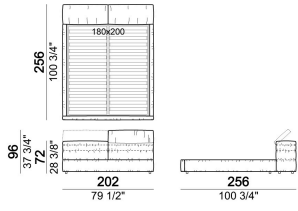

HEIGHT: 19 cm (slatted base), 30 cm (bedframe).

FEET: plastic, h. 4 cm (bedframe), 18,5 cm (slatted base).

INTEGRAL HEADBOARD STORAGE BOX: inner cover in lining.

ATTENTION: the cover is not removable. The cover is available only in velvet (our collections "Vellù" and "Vellù pl" or velvet supplied by the client) or leather. Customer own leather: maximum thickness 1,3 mm.

Bed

7400405

Bed with right and left large frame

7400404

Bed with right and left large frame

7400412

Bed with large headboard

7400413