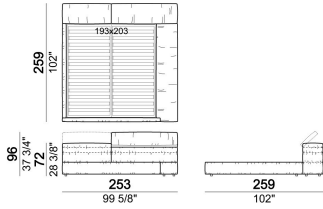

HEIGHT: 19 cm (slatted base), 30 cm (bedframe).

FEET: plastic, h. 4 cm (bedframe), 18,5 cm (slatted base).

INTEGRAL HEADBOARD STORAGE BOX: inner cover in lining.

ATTENTION: the cover is not removable. The cover is available only in velvet (our collections "Vellù" and "Vellù pl" or velvet supplied by the client) or leather. Customer own leather: maximum thickness 1,3 mm.

Bed with large headboard

7400415

Bed with right or left large frame

7400406

Bed

7400409

Bed with right or left large frame

7400410