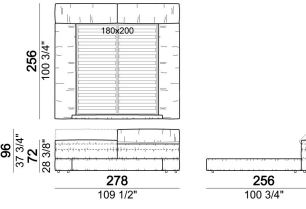

HEIGHT: 19 cm (slatted base), 30 cm (bedframe).

FEET: plastic, h. 4 cm (bedframe), 18,5 cm (slatted base).

INTEGRAL HEADBOARD STORAGE BOX: inner cover in lining.

ATTENTION: the cover is not removable. The cover is available only in velvet (our collections "Vellù" and "Vellù pl" or velvet supplied by the client) or leather. Customer own leather: maximum thickness 1,3 mm.

Bed with large headboard

7400415

Bed with right or left large frame

7400406

Bed

7400409

Bed with right or left large frame

7400410

Bed with large headboard

7400414

Bed with right and left large frame

7400408

Bed with right or left large frame

7400402

Bed

7400401