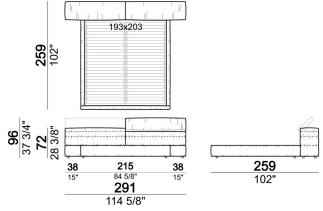

HEIGHT: 19 cm (slatted base), 30 cm (bedframe).

FEET: plastic, h. 4 cm (bedframe), 18,5 cm (slatted base).

INTEGRAL HEADBOARD STORAGE BOX: inner cover in lining.

ATTENTION: the cover is not removable. The cover is available only in velvet (our collections "Vellù" and "Vellù pl" or velvet supplied by the client) or leather. Customer own leather: maximum thickness 1,3 mm.

Bed

7400405

Bed with right and left large frame

7400404

Bed with right and left large frame

7400412

Bed with large headboard

7400413

Bed with large headboard

7400415

Bed with right or left large frame

7400406

Bed

7400409

Bed with right or left large frame

7400410