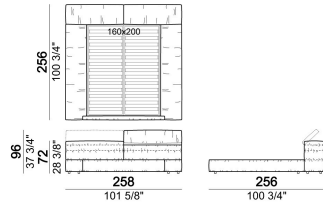

Bed with right and left large frame

7400404