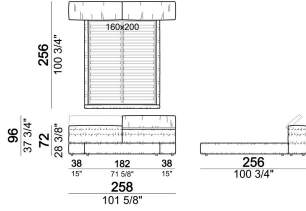

HEIGHT: 19 cm (slatted base), 30 cm (bedframe).

FEET: plastic, h. 4 cm (bedframe), 18,5 cm (slatted base).

INTEGRAL HEADBOARD STORAGE BOX: inner cover in lining.

ATTENTION: the cover is not removable. The cover is available only in velvet (our collections "Vellù" and "Vellù pl" or velvet supplied by the client) or leather. Customer own leather: maximum thickness 1,3 mm.

Bed

7400405

Bed with right and left large frame

7400404

Bed with right and left large frame

7400412

Bed with large headboard

7400413

Bed with large headboard

7400415

Bed with right or left large frame

7400406

Bed

7400409

Bed with right or left large frame

7400410