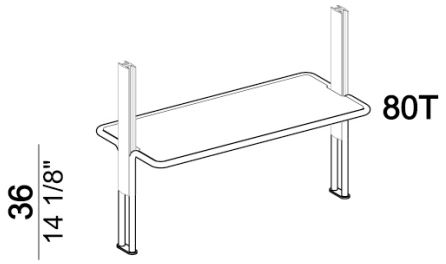

ARKETIPO / INDOOR

designed by Giuseppe Vigano' 2021

36
14 1/8"

110T

W

37
14 5/8"

273
107 1/2"

37
14 5/8"

193
76"

238
93 3/4"
35.5 40 40 40
14" 13 3/4" 15 3/4" 15 3/4" 15 3/4"

163
64 1/8"

55.5 40 40 40
21 1/8" 19 3/4" 19 3/4" 19 3/4"

163
64 1/8"

37
14 5/8"

223
87 3/4"

10
3 7/8"

80

42
16 1/2"

37
14 5/8"

83

32 5/8"

37

14 5/8"

163

14 5/8"

238

93 3/4"

83

32 5/8"

35.5 40 40 40
14" 15.3/4" 15.3/4" 15.3/4" 15.3/4"

37

14 5/8"