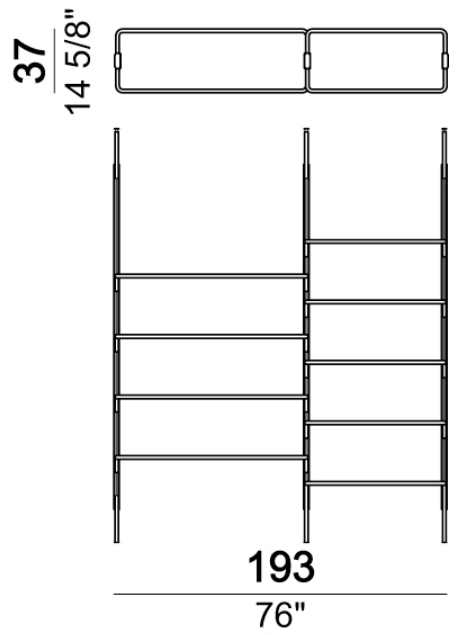

ARKETIPO / INDOOR

designed by Giuseppe Vigano' 2021

36
14 1/8"

110T

W

37
14 5/8"

273
107 1/2"

37
14 5/8"

193
76"

238
93 3/4"
35.5 40 40 40
14" 13 3/4" 15 3/4" 15 3/4" 15 3/4"

163
64 1/8"

55.5 40 40 40
21 1/8" 19 3/4" 19 3/4" 19 3/4"

163
64 1/8"

37
14 5/8"

223
87 3/4"

10
3 7/8"

80

42
16 1/2"

37
14 5/8"

83

32 5/8"

37

14 5/8"

163

14 5/8"

238

93 3/4"

83

32 5/8"

35.5 40 40 40
14" 15.3/4" 15.3/4" 15.3/4" 15.3/4"

37

14 5/8"