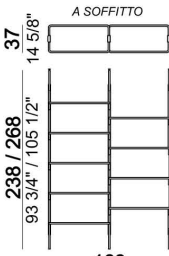

ARKETIPO / INDOOR

designed by Giuseppe Vigano' 2021

36
14 1/8"

110T

W

37
14 5/8"

273
107 1/2"

37
14 5/8"

193
76"

238
93 3/4"
35.5 40 40 40
14" 13 3/4" 15 3/4" 15 3/4" 15 3/4"

163
64 1/8"

55.5 40 40 40
21 1/8" 19 3/4" 19 3/4" 19 3/4"

163
64 1/8"

37
14 5/8"

223
87 3/4"

10
3 7/8"

80

42
16 1/2"

37
14 5/8"

83

32 5/8"

37

14 5/8"

163

14 5/8"

238

93 3/4"

83

32 5/8"

35.5 40 40 40
14" 15.3/4" 15.3/4" 15.3/4" 15.3/4"

37

14 5/8"