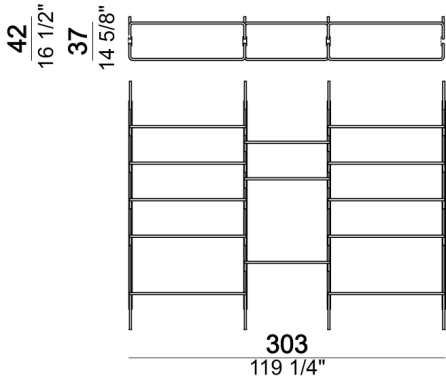

ARKETIPO / INDOOR

designed by Giuseppe Vigano' 2021

36
14 1/8"

110T

W

37
14 5/8"

273
107 1/2"

37
14 5/8"

193
76"

238
93 3/4"
35.5 40 40 40
14" 13 3/4" 15 3/4" 15 3/4" 15 3/4"

163
64 1/8"

55.5 40 40 40
21 1/8" 19 3/4" 19 3/4" 19 3/4"

163
64 1/8"

37
14 5/8"

223
87 3/4"

10
3 7/8"

80

42
16 1/2"

37
14 5/8"

83

32 5/8"

37

14 5/8"

163

14 5/8"

238

93 3/4"

83

32 5/8"

35.5 40 40 40
14" 15.3/4" 15.3/4" 15.3/4" 15.3/4"

37

14 5/8"