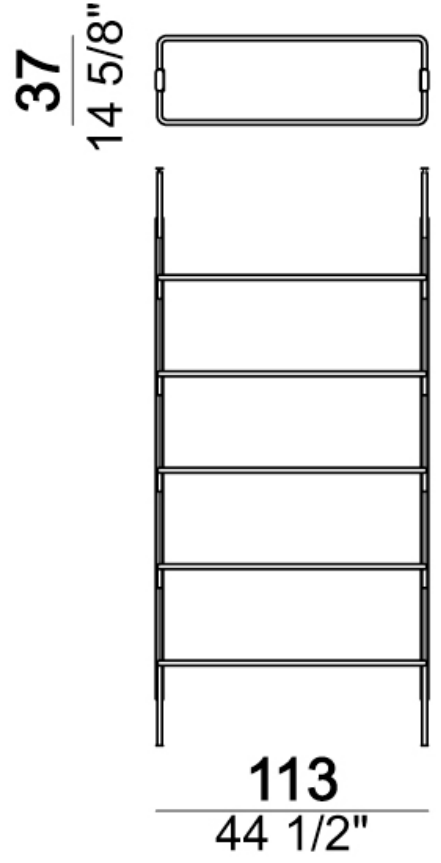

ARKETIPO / INDOOR

designed by Giuseppe Vigano' 2021

36
14 1/8"

110T

W

37
14 5/8"

273
107 1/2"

37
14 5/8"

193
76"

238
93 3/4"
35.5 40 40 40
14" 13 3/4" 15 3/4" 15 3/4" 15 3/4"

163
64 1/8"

55.5 40 40 40
21 1/8" 19 3/4" 19 3/4" 19 3/4"

163
64 1/8"

37
14 5/8"

223
87 3/4"

10
3 7/8"

80

42
16 1/2"

37
14 5/8"

83

32 5/8"

37

14 5/8"

163

14 5/8"

238

93 3/4"

83

32 5/8"

35.5 40 40 40
14" 15.3/4" 15.3/4" 15.3/4" 15.3/4"

37

14 5/8"