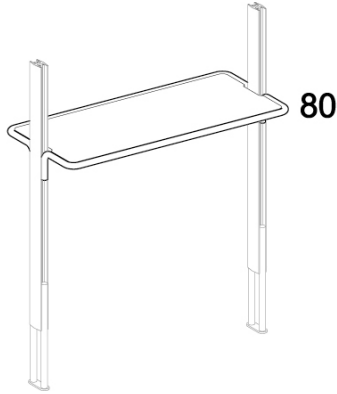

ARKETIPO / INDOOR

designed by Giuseppe Vigano' 2021

36
14 1/8"

110T

W

37
14 5/8"

273
107 1/2"

37
14 5/8"

193
76"

238
93 3/4"
35.5 40 40 40
14" 13 3/4" 15 3/4" 15 3/4" 15 3/4"

163
64 1/8"

55.5 40 40 40
21 1/8" 19 3/4" 19 3/4" 19 3/4"

163
64 1/8"

37
14 5/8"

223
87 3/4"

10
3 7/8"

80

42
16 1/2"

37
14 5/8"

83

32 5/8"

37

14 5/8"

163

14 5/8"

238

93 3/4"

83

32 5/8"

35.5 40 40 40
14" 15.3/4" 15.3/4" 15.3/4" 15.3/4"

37

14 5/8"