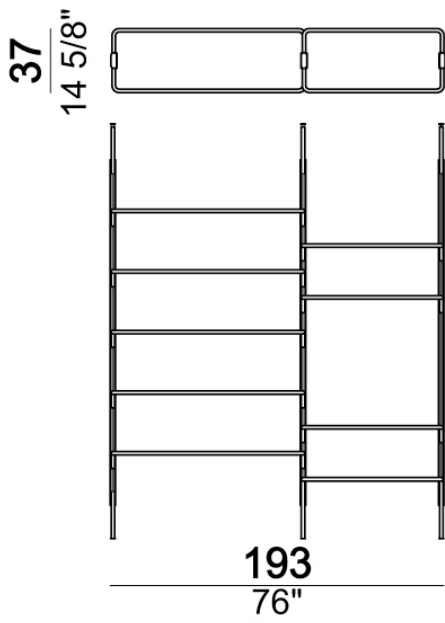

ARKETIPO / INDOOR

designed by Giuseppe Vigano' 2021

36
14 1/8"

110T

W

37
14 5/8"

273
107 1/2"

37
14 5/8"

193
76"

238
93 3/4"
35.5 40 40 40
14" 13 3/4" 15 3/4" 15 3/4" 15 3/4"

163
64 1/8"

55.5 40 40 40
21 1/8" 19 3/4" 19 3/4" 19 3/4"

163
64 1/8"

37
14 5/8"

223
87 3/4"

10
3 7/8"

80

42
16 1/2"

37
14 5/8"

83

32 5/8"

37

14 5/8"

163

14 5/8"

238

93 3/4"

83

32 5/8"

35.5 40 40 40
14" 15.3/4" 15.3/4" 15.3/4" 15.3/4"

37

14 5/8"