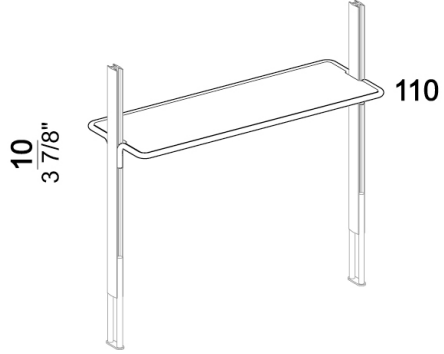

ARKETIPO / INDOOR

designed by Giuseppe Vigano' 2021

36
14 1/8"

110T

W

37
14 5/8"

273
107 1/2"

37
14 5/8"

193
76"

238
93 3/4"
35.5 40 40 40
14" 13 3/4" 15 3/4" 15 3/4" 15 3/4"

163
64 1/8"

55.5 40 40 40
21 1/8" 19 3/4" 19 3/4" 19 3/4"

163
64 1/8"

37
14 5/8"

223
87 3/4"

10
3 7/8"

80

42
16 1/2"

37
14 5/8"

83

32 5/8"

37

14 5/8"

163

14 5/8"

238

93 3/4"

83

32 5/8"

35.5 40 40 40
14" 15.3/4" 15.3/4" 15.3/4" 15.3/4"

37

14 5/8"