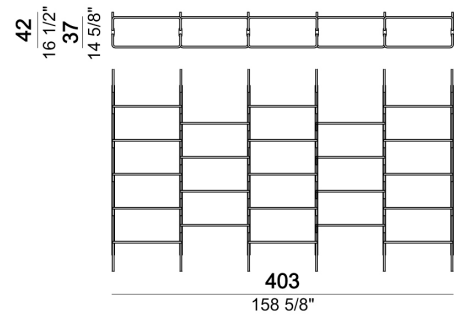

ARKETIPO / INDOOR

designed by Giuseppe Vigano' 2021

36
14 1/8"

110T

W

37
14 5/8"

273
107 1/2"

37
14 5/8"

193
76"

238
93 3/4"
35.5 40 40 40
14" 13 3/4" 15 3/4" 15 3/4" 15 3/4"

163
64 1/8"

55.5 40 40 40
21 1/8" 19 3/4" 19 3/4" 19 3/4"

163
64 1/8"

37
14 5/8"

223
87 3/4"

10
3 7/8"

80

42
16 1/2"

37
14 5/8"

83

32 5/8"

37

14 5/8"

163

14 5/8"

238

93 3/4"

83

32 5/8"

35.5 40 40 40
14" 15.3/4" 15.3/4" 15.3/4" 15.3/4"

37

14 5/8"