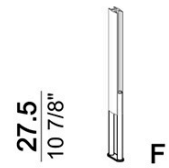

ARKETIPO / INDOOR

designed by Giuseppe Vigano' 2021

36
14 1/8"

110T

W

37
14 5/8"

273
107 1/2"

37
14 5/8"

193
76"

238
93 3/4"
35.5 40 40 40
14" 13 3/4" 15 3/4" 15 3/4" 15 3/4"

163
64 1/8"

55.5 40 40 40
21 1/8" 19 3/4" 19 3/4" 19 3/4"

163
64 1/8"

37
14 5/8"

223
87 3/4"

10
3 7/8"

80

42
16 1/2"

37
14 5/8"

83

32 5/8"

37

14 5/8"

163

14 5/8"

238

93 3/4"

83

32 5/8"

35.5 40 40 40
14" 15.3/4" 15.3/4" 15.3/4" 15.3/4"

37

14 5/8"