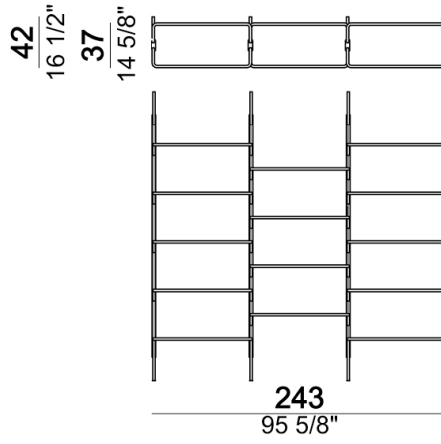

ARKETIPO / INDOOR

designed by Giuseppe Vigano' 2021

36
14 1/8"

110T

W

37
14 5/8"

273
107 1/2"

37
14 5/8"

193
76"

238
93 3/4"
35.5 40 40 40
14" 13 3/4" 15 3/4" 15 3/4" 15 3/4"

163
64 1/8"

55.5 40 40 40
21 1/8" 19 3/4" 19 3/4" 19 3/4"

163
64 1/8"

37
14 5/8"

223
87 3/4"

10
3 7/8"

80

42
16 1/2"

37
14 5/8"

83

32 5/8"

37

14 5/8"

163

14 5/8"

238

93 3/4"

83

32 5/8"

35.5 40 40 40
14" 15.3/4" 15.3/4" 15.3/4" 15.3/4"

37

14 5/8"