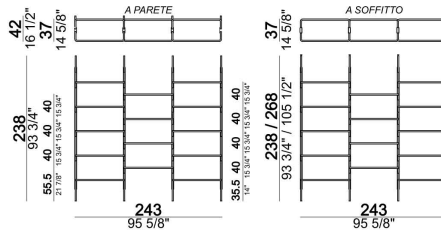

ARKETIPO / INDOOR

designed by Giuseppe Vigano' 2021

36
14 1/8"

110T

W

37
14 5/8"

273
107 1/2"

37
14 5/8"

193
76"

238
93 3/4"
35.5 40 40 40
14" 13 3/4" 15 3/4" 15 3/4" 15 3/4"

163
64 1/8"

55.5 40 40 40
21 1/8" 19 3/4" 19 3/4" 19 3/4"

163
64 1/8"

37
14 5/8"

223
87 3/4"

10
3 7/8"

80

42
16 1/2"

37
14 5/8"

83

32 5/8"

37

14 5/8"

163

14 5/8"

238

93 3/4"

83

32 5/8"

35.5 40 40 40
14" 15.3/4" 15.3/4" 15.3/4" 15.3/4"

37

14 5/8"