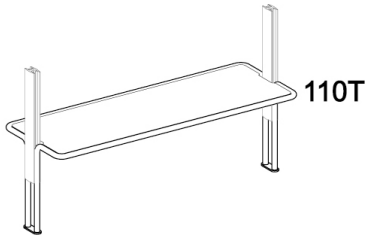

ARKETIPO / INDOOR

designed by Giuseppe Vigano' 2021

36
14 1/8"

110T

W

37
14 5/8"

273
107 1/2"

37
14 5/8"

193
76"

238
93 3/4"
35.5 40 40 40
14" 13 3/4" 15 3/4" 15 3/4" 15 3/4"

163
64 1/8"

55.5 40 40 40
21 1/8" 19 3/4" 19 3/4" 19 3/4"

163
64 1/8"

37
14 5/8"

223
87 3/4"

10
3 7/8"

80

42
16 1/2"

37
14 5/8"

83

32 5/8"

37

14 5/8"

163