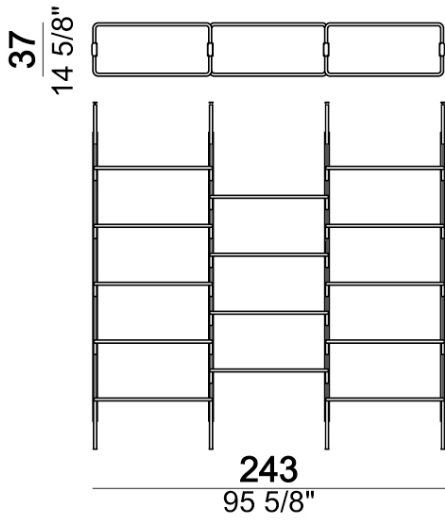

ARKETIPO / INDOOR

designed by Giuseppe Vigano' 2021

36
14 1/8"

110T

W

37
14 5/8"

273
107 1/2"

37
14 5/8"

193
76"

238
93 3/4"
35.5 40 40 40
14" 13 3/4" 15 3/4" 15 3/4" 15 3/4"

163
64 1/8"

55.5 40 40 40
21 1/8" 19 3/4" 19 3/4" 19 3/4"

163
64 1/8"

37
14 5/8"

223
87 3/4"

10
3 7/8"

80

42
16 1/2"

37
14 5/8"

83

32 5/8"

37

14 5/8"

163

14 5/8"

238

93 3/4"

83

32 5/8"

35.5 40 40 40
14" 15.3/4" 15.3/4" 15.3/4" 15.3/4"

37

14 5/8"