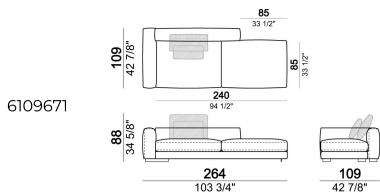

**SPRINGING:** elastic belts.

**BACK SUPPORT:** metal structure with elastic belts, covered with coupled synthetic lining 6mm.

**SEAT HEIGHT:** 41 cm

**ARM HEIGHT:** 53 cm (LARGE) 47 cm (SLIM).

**FEET:** metal, finishes black nickel or varnished micaceous brown or oxy grey, h.5 cm.

**PIPING:** available in the colours of the zip samples.

Right or left unit LARGE

6109641

Corner sofa LARGE

6109620

Pouf

61096117

Unit SLIM with right or left back.

6109679

Unit SLIM with right or left back.

6109675

Right or left unit SLIM

6109633

Right or left corner unit with right or left pouf.

6109671

Sofa SLIM

6109604

Pouf

61096115

Sofa LARGE including 4 back cushions Atlas.

283  
x  
109

Right or left unit LARGE

6109643

Right or left unit SLIM