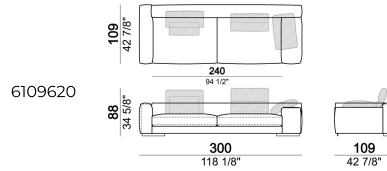

**SPRINGING:** elastic belts.

**BACK SUPPORT:** metal structure with elastic belts, covered with coupled synthetic lining 6mm.

**SEAT HEIGHT:** 41 cm

**ARM HEIGHT:** 53 cm (LARGE) 47 cm (SLIM).

**FEET:** metal, finishes black nickel or varnished micaceous brown or oxy grey, h.5 cm.

**PIPING:** available in the colours of the zip samples.

Right or left unit LARGE

6109641

Corner sofa LARGE

6109620

Pouf

61096117

Unit SLIM with right or left back.

6109679

Unit SLIM with right or left back.

6109675

Right or left unit SLIM

6109633

Right or left corner unit with right or left pouf.

6109671

Sofa SLIM