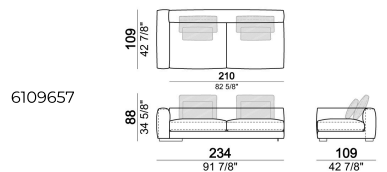

**SPRINGING:** elastic belts.

**BACK SUPPORT:** metal structure with elastic belts, covered with coupled synthetic lining 6mm.

**SEAT HEIGHT:** 41 cm

**ARM HEIGHT:** 53 cm (LARGE) 47 cm (SLIM).

**FEET:** metal, finishes black nickel or varnished micaceous brown or oxy grey, h.5 cm.

6109604

Pouf

61096115

Sofa LARGE including 4 back cushions Atlas.

283  
x  
109

Right or left unit LARGE

6109643

Right or left unit SLIM

6109639

Right or left corner unit with right or left pouf.

6109669

Right or left corner unit

6109653

Unit SLIM with right or left back.

6109673

Dormeuse

61096111

Right or left corner unit

6109657

Back cushion

7109663

Corner sofa LARGE

Central unit with right or left back.

Sofa COMBO (1 arm SLIM and 1 arm LARGE)