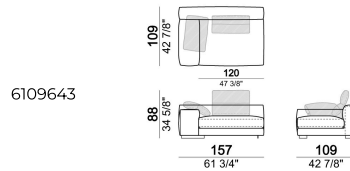

6109679

Unit SLIM with right or left back.

6109675

Right or left unit SLIM

6109633

Right or left corner unit with right or left pouf.

6109671

Sofa SLIM

6109604

Pouf

61096115

Sofa LARGE including 4 back cushions Atlas.

283  
x  
109

Right or left unit LARGE

6109643

Right or left unit SLIM

6109639

Right or left corner unit with right or left pouf.

6109669

Right or left corner unit

6109653

Unit SLIM with right or left back.

6109673

Dormeuse