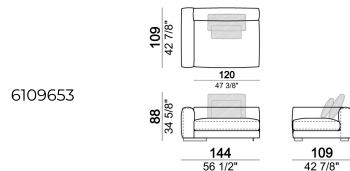

Right or left corner unit

6109653