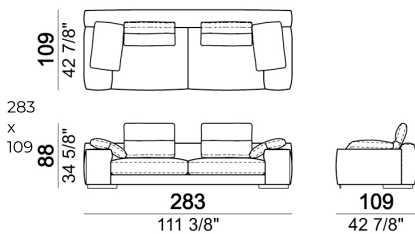

**SPRINGING:** elastic belts.

**BACK SUPPORT:** metal structure with elastic belts, covered with coupled synthetic lining 6mm.

**SEAT HEIGHT:** 41 cm

**ARM HEIGHT:** 53 cm (LARGE) 47 cm (SLIM).

**FEET:** metal, finishes black nickel or varnished micaceous brown or oxy grey, h.5 cm.

**PIPING:** available in the colours of the zip samples.

Right or left unit LARGE

6109641

Corner sofa LARGE

6109620

Pouf

61096117

Unit SLIM with right or left back.

6109679

Unit SLIM with right or left back.

6109675

Right or left unit SLIM

6109633

Right or left corner unit with right or left pouf.

6109671

Sofa SLIM

6109604

Pouf

61096115

Sofa LARGE including 4 back cushions Atlas.

283  
x  
109

Right or left unit LARGE

6109643

Right or left unit SLIM