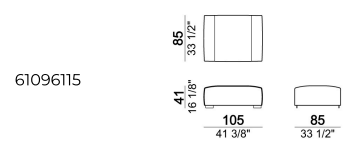

**PIPING:** available in the colours of the zip samples.

Right or left unit LARGE

6109641

Corner sofa LARGE

6109620

Pouf

61096117

Unit SLIM with right or left back.

6109679

Unit SLIM with right or left back.

6109675

Right or left unit SLIM

6109633

Right or left corner unit with right or left pouf.

6109671

Sofa SLIM

6109604

Pouf

61096115

Sofa LARGE including 4 back cushions Atlas.

283  
x  
109

Right or left unit LARGE

6109643

Right or left unit SLIM