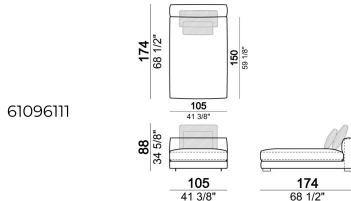

**SPRINGING:** elastic belts.

**BACK SUPPORT:** metal structure with elastic belts, covered with coupled synthetic lining 6mm.

**SEAT HEIGHT:** 41 cm

**ARM HEIGHT:** 53 cm (LARGE) 47 cm (SLIM).

**FEET:** metal, finishes black nickel or varnished micaceous brown or oxy grey, h.5 cm.

6109604

Pouf

61096115

Sofa LARGE including 4 back cushions Atlas.

283  
x  
109

Right or left unit LARGE

6109643

Right or left unit SLIM

6109639

Right or left corner unit with right or left pouf.

6109669

Right or left corner unit

6109653

Unit SLIM with right or left back.

6109673

Dormeuse

61096111

Right or left corner unit

6109657

Back cushion

7109663

Corner sofa LARGE

Central unit with right or left back.

Sofa COMBO (1 arm SLIM and 1 arm LARGE)