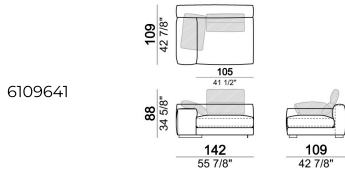

**SPRINGING:** elastic belts.

**BACK SUPPORT:** metal structure with elastic belts, covered with coupled synthetic lining 6mm.

**SEAT HEIGHT:** 41 cm

**ARM HEIGHT:** 53 cm (LARGE) 47 cm (SLIM).

**FEET:** metal, finishes black nickel or varnished micaceous brown or oxy grey, h.5 cm.

**PIPING:** available in the colours of the zip samples.

Right or left unit LARGE

6109641

Corner sofa LARGE

6109620

Pouf

61096117

Unit SLIM with right or left back.