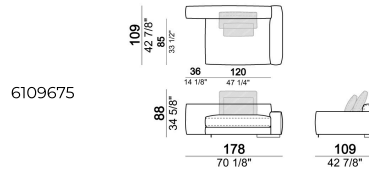

**SPRINGING:** elastic belts.

**BACK SUPPORT:** metal structure with elastic belts, covered with coupled synthetic lining 6mm.

**SEAT HEIGHT:** 41 cm

**ARM HEIGHT:** 53 cm (LARGE) 47 cm (SLIM).

**FEET:** metal, finishes black nickel or varnished micaceous brown or oxy grey, h.5 cm.

**PIPING:** available in the colours of the zip samples.

Right or left unit LARGE

6109641

Corner sofa LARGE

6109620

Pouf

61096117

Unit SLIM with right or left back.

6109679

Unit SLIM with right or left back.

6109675

Right or left unit SLIM

6109633

Right or left corner unit with right or left pouf.

6109671

Sofa SLIM