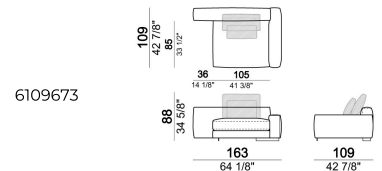

6109604

Pouf

61096115

Sofa LARGE including 4 back cushions Atlas.

283  
x  
109

Right or left unit LARGE

6109643

Right or left unit SLIM

6109639

Right or left corner unit with right or left pouf.

6109669

Right or left corner unit

6109653

Unit SLIM with right or left back.

6109673

Dormeuse