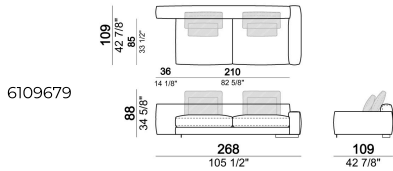

**SPRINGING:** elastic belts.

**BACK SUPPORT:** metal structure with elastic belts, covered with coupled synthetic lining 6mm.

**SEAT HEIGHT:** 41 cm

**ARM HEIGHT:** 53 cm (LARGE) 47 cm (SLIM).

**FEET:** metal, finishes black nickel or varnished micaceous brown or oxy grey, h.5 cm.

**PIPING:** available in the colours of the zip samples.

Right or left unit LARGE

6109641

Corner sofa LARGE

6109620

Pouf

61096117

Unit SLIM with right or left back.

6109679

Unit SLIM with right or left back.

6109675

Right or left unit SLIM

6109633

Right or left corner unit with right or left pouf.

6109671

Sofa SLIM