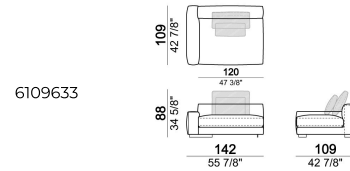

**SPRINGING:** elastic belts.

**BACK SUPPORT:** metal structure with elastic belts, covered with coupled synthetic lining 6mm.

**SEAT HEIGHT:** 41 cm

**ARM HEIGHT:** 53 cm (LARGE) 47 cm (SLIM).

**FEET:** metal, finishes black nickel or varnished micaceous brown or oxy grey, h.5 cm.

**PIPING:** available in the colours of the zip samples.

Right or left unit LARGE

6109641

Corner sofa LARGE

6109620

Pouf

61096117

Unit SLIM with right or left back.

6109679

Unit SLIM with right or left back.

6109675

Right or left unit SLIM

6109633

Right or left corner unit with right or left pouf.

6109671

Sofa SLIM