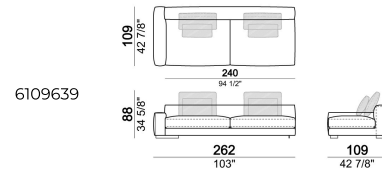

**SPRINGING:** elastic belts.

**BACK SUPPORT:** metal structure with elastic belts, covered with coupled synthetic lining 6mm.

**SEAT HEIGHT:** 41 cm

**ARM HEIGHT:** 53 cm (LARGE) 47 cm (SLIM).

**FEET:** metal, finishes black nickel or varnished micaceous brown or oxy grey, h.5 cm.

6109679

Unit SLIM with right or left back.

6109675

Right or left unit SLIM

6109633

Right or left corner unit with right or left pouf.

6109671

Sofa SLIM

6109604

Pouf

61096115

Sofa LARGE including 4 back cushions Atlas.

283  
x  
109

Right or left unit LARGE

6109643

Right or left unit SLIM

6109639

Right or left corner unit with right or left pouf.

6109669

Right or left corner unit

6109653

Unit SLIM with right or left back.

6109673

Dormeuse