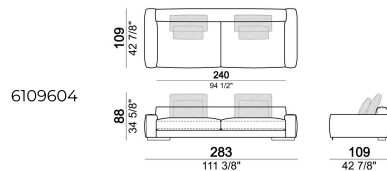

**SPRINGING:** elastic belts.

**BACK SUPPORT:** metal structure with elastic belts, covered with coupled synthetic lining 6mm.

**SEAT HEIGHT:** 41 cm

**ARM HEIGHT:** 53 cm (LARGE) 47 cm (SLIM).

**FEET:** metal, finishes black nickel or varnished micaceous brown or oxy grey, h.5 cm.

**PIPING:** available in the colours of the zip samples.

Right or left unit LARGE

6109641

Corner sofa LARGE

6109620

Pouf

61096117

Unit SLIM with right or left back.

6109679

Unit SLIM with right or left back.

6109675

Right or left unit SLIM

6109633

Right or left corner unit with right or left pouf.

6109671

Sofa SLIM

6109604

Pouf

61096115

Sofa LARGE including 4 back cushions Atlas.

283  
x  
109

Right or left unit LARGE

6109643

Right or left unit SLIM