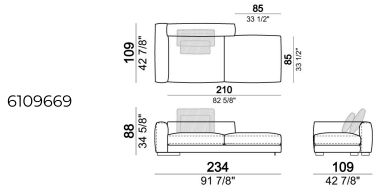

**SPRINGING:** elastic belts.

**BACK SUPPORT:** metal structure with elastic belts, covered with coupled synthetic lining 6mm.

**SEAT HEIGHT:** 41 cm

**ARM HEIGHT:** 53 cm (LARGE) 47 cm (SLIM).

**FEET:** metal, finishes black nickel or varnished micaceous brown or oxy grey, h.5 cm.

6109679

Unit SLIM with right or left back.

6109675

Right or left unit SLIM

6109633

Right or left corner unit with right or left pouf.

6109671

Sofa SLIM

6109604

Pouf

61096115

Sofa LARGE including 4 back cushions Atlas.

283  
x  
109

Right or left unit LARGE

6109643

Right or left unit SLIM

6109639

Right or left corner unit with right or left pouf.

6109669

Right or left corner unit

6109653

Unit SLIM with right or left back.

6109673

Dormeuse