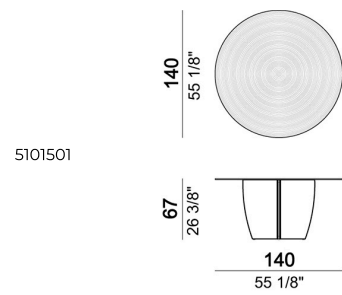

ARKETIPO / INDOOR

TABLE GAMBLER

designed by Lorenzo Remedi 2024

TOP: smoked ribbed glass, underside varnished silver colour "Dark Rib", thickness 10mm.

BASE: metal, finishes: liquid burnished or micaceous brown or oxy grey varnished.

Dining table

Dining table

Dining table

Dining table