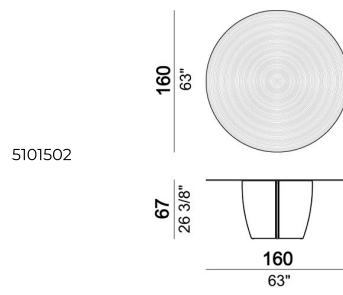

ARKETIPO / INDOOR

TABLE GAMBLER

designed by Lorenzo Remedi 2024

TOP: smoked ribbed glass, underside varnished silver colour "Dark Rib", thickness 10mm.

BASE: metal, finishes: liquid burnished or micaceous brown or oxy grey varnished.

Dining table

Dining table

Dining table

Dining table