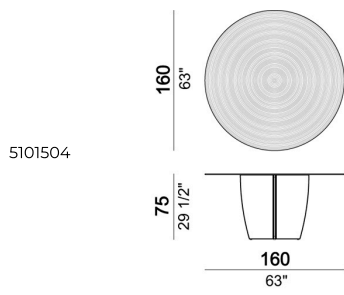

ARKETIPO / INDOOR

TABLE GAMBLER

designed by Lorenzo Remedi 2024

TOP: smoked ribbed glass, underside varnished silver colour "Dark Rib", thickness 10mm.

BASE: metal, finishes: liquid burnished or micaceous brown or oxy grey varnished.

Dining table

Dining table

Dining table

Dining table