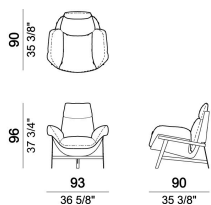

ARKETIPO / INDOOR

*designed by Mauro Lipparini 2016*

5906101

5906151