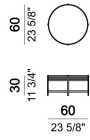

# COFFEE TABLE ULA

*designed by Giannella Ventura 2005*

**STRUCTURE:** polished steel or metal, finishes: titanium or brass.

**TOP:** grey tempered glass.

Coffee Table

5700801

Coffee Table

5700803