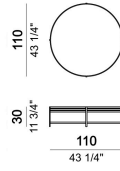

# COFFEE TABLE ULA

*designed by Giannella Ventura 2005*

**STRUCTURE:** polished steel or metal, finishes: titanium or brass.

**TOP:** grey tempered glass.

Coffee Table

5700801

Coffee Table

5700803