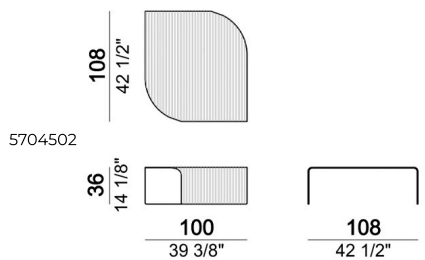

ARKETIPO / INDOOR

COFFEE TABLE BLACKJOY

designed by Lorenzo Remedi 2024

STRUCTURE: smoked curved ribbed glass, underside varnished silver colour "Dark Rib", thickness 12 mm.

Coffee Table

Coffee Table

Coffee Table