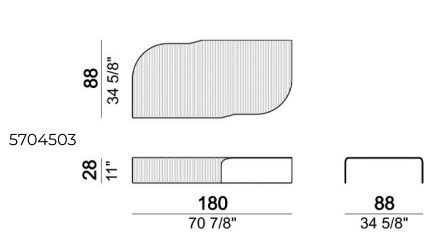

ARKETIPO / INDOOR

COFFEE TABLE BLACKJOY

designed by Lorenzo Remedi 2024

STRUCTURE: smoked curved ribbed glass, underside varnished silver colour "Dark Rib", thickness 12 mm.

Coffee Table

Coffee Table

Coffee Table