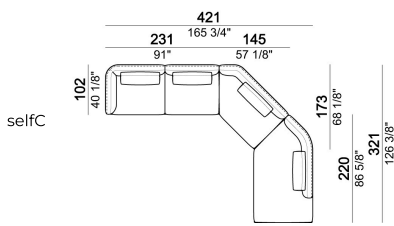

BACK CUSHION UPHOLSTERY (7110461): downproof cotton cover coupled with resinated lining; filling in 100% goose feathers.

SPRINGING: elastic belts.

SEAT HEIGHT: 40 cm - 45 cm with feet h. 14 cm.

ARM HEIGHT: 65 cm.

FEET: metal, finishes: titanium or black nickel or varnished micaceous brown or oxy grey, h. 9 cm. **On request feet can be supplied 5 cm higher with an extra charge.**

Composition "C" (left unit 231 cm, central unit 145x173 cm with right angle 45°, unit with right pouf and angle 45°, 4 back cushions 80 cm).

Right or left unit

Sofa

6110404

Central unit

Back cushion

7110463

Composition "F" (left unit 231 cm + central unit 145x173 with angle 45° + 3 back cushions 80 cm).

Right or left unit with angle 45°

Pouf

Composition "A" (left unit 191 cm, chaise-longue with right long arm 112x171 cm, 3 back cushions 70 cm, 1 back cushion 57x42 cm).

Composition "B" (left unit 231 cm, unit with right pouf and angle 45°, 3 back cushions 80 cm).