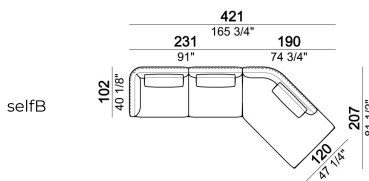

FEET: metal, finishes: titanium or black nickel or varnished micaceous brown or oxy grey, h. 9 cm. **On request feet can be supplied 5 cm higher with an extra charge.**

Composition "C" (left unit 231 cm, central unit 145x173 cm with right angle 45°, unit with right pouf and angle 45°, 4 back cushions 80 cm).

Right or left unit

Sofa

6110404

Central unit

Back cushion

7110463

Composition "F" (left unit 231 cm + central unit 145x173 with angle 45° + 3 back cushions 80 cm).

Right or left unit with angle 45°

Pouf

Composition "A" (left unit 191 cm, chaise-longue with right long arm 112x171 cm, 3 back cushions 70 cm, 1 back cushion 57x42 cm).

Composition "B" (left unit 231 cm, unit with right pouf and angle 45°, 3 back cushions 80 cm).