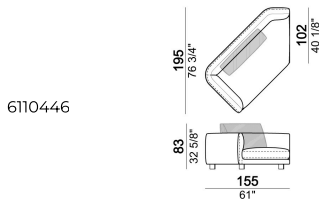

FEET: metal, finishes: titanium or black nickel or varnished micaceous brown or oxy grey, h. 9 cm. **On request feet can be supplied 5 cm higher with an extra charge.**

Composition "C" (left unit 231 cm, central unit 145x173 cm with right angle 45°, unit with right pouf and angle 45°, 4 back cushions 80 cm).

Right or left unit

Sofa

6110404

Central unit

Back cushion

7110463

Composition "F" (left unit 231 cm + central unit 145x173 with angle 45° + 3 back cushions 80 cm).

Right or left unit with angle 45°

Pouf

Composition "A" (left unit 191 cm, chaise-longue with right long arm 112x171 cm, 3 back cushions 70 cm, 1 back cushion 57x42 cm).

Composition "B" (left unit 231 cm, unit with right pouf and angle 45°, 3 back cushions 80 cm).