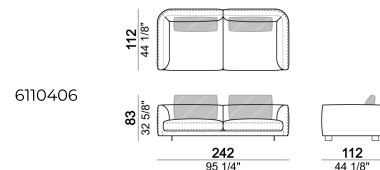

FEET: metal, finishes: titanium or black nickel or varnished micaceous brown or oxy grey, h. 9 cm. **On request feet can be supplied 5 cm higher with an extra charge.**

Composition "C" (left unit 231 cm, central unit 145x173 cm with right angle 45°, unit with right pouf and angle 45°, 4 back cushions 80 cm).

Right or left unit

Sofa

6110404

Central unit

Back cushion

7110463

Composition "F" (left unit 231 cm + central unit 145x173 with angle 45° + 3 back cushions 80 cm).

Right or left unit with angle 45°

Pouf

Composition "A" (left unit 191 cm, chaise-longue with right long arm 112x171 cm, 3 back cushions 70 cm, 1 back cushion 57x42 cm).

Composition "B" (left unit 231 cm, unit with right pouf and angle 45°, 3 back cushions 80 cm).

Back cushion

7110461

Back cushion

7110464

Right or left unit

Pouf

Sofa

Right or left unit