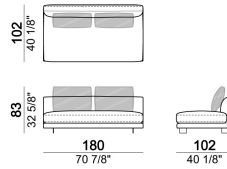

Central unit

6110421