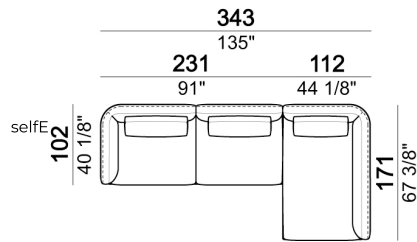

FEET: metal, finishes: titanium or black nickel or varnished micaceous brown or oxy grey, h. 9 cm. **On request feet can be supplied 5 cm higher with an extra charge.**

Composition "C" (left unit 231 cm, central unit 145x173 cm with right angle 45°, unit with right pouf and angle 45°, 4 back cushions 80 cm).

Right or left unit

Sofa

6110404

Central unit

Back cushion

7110463

Composition "F" (left unit 231 cm + central unit 145x173 with angle 45° + 3 back cushions 80 cm).

Right or left unit with angle 45°

Pouf

Composition "A" (left unit 191 cm, chaise-longue with right long arm 112x171 cm, 3 back cushions 70 cm, 1 back cushion 57x42 cm).

Composition "B" (left unit 231 cm, unit with right pouf and angle 45°, 3 back cushions 80 cm).

6110442

Unit with right or left pouf and angle 45°

6110448

Back cushion

7110462

Composition "E" (left unit 231 cm + chaise-longue with right full arm 112x171 cm + 2 back cushions 80 cm + 1 back cushion 70 cm).