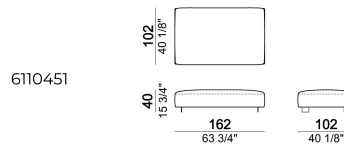

FEET: metal, finishes: titanium or black nickel or varnished micaceous brown or oxy grey, h. 9 cm. **On request feet can be supplied 5 cm higher with an extra charge.**

Composition "C" (left unit 231 cm, central unit 145x173 cm with right angle 45°, unit with right pouf and angle 45°, 4 back cushions 80 cm).

Right or left unit

Sofa

6110404

Central unit

Back cushion

7110463

Composition "F" (left unit 231 cm + central unit 145x173 with angle 45° + 3 back cushions 80 cm).

Right or left unit with angle 45°

Pouf

Composition "A" (left unit 191 cm, chaise-longue with right long arm 112x171 cm, 3 back cushions 70 cm, 1 back cushion 57x42 cm).

Composition "B" (left unit 231 cm, unit with right pouf and angle 45°, 3 back cushions 80 cm).