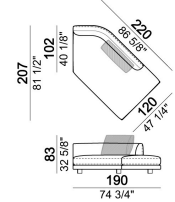

FEET: metal, finishes: titanium or black nickel or varnished micaceous brown or oxy grey, h. 9 cm. **On request feet can be supplied 5 cm higher with an extra charge.**

Composition "C" (left unit 231 cm, central unit 145x173 cm with right angle 45°, unit with right pouf and angle 45°, 4 back cushions 80 cm).

Pouf

Composition "A" (left unit 191 cm, chaise-longue with right long arm 112x171 cm, 3 back cushions 70 cm, 1 back cushion 57x42 cm).

Composition "B" (left unit 231 cm, unit with right pouf and angle 45°, 3 back cushions 80 cm).

6110425

Central unit

6110421

Sofa

6110405

Central unit with right or left angle 45°

6110444

Central unit with right or left angle 30°

6110442

Unit with right or left pouf and angle 45°

6110448

Back cushion

7110462

Composition "E" (left unit 231 cm + chaise-longue with right full arm 112x171 cm + 2 back cushions 80 cm + 1 back cushion 70 cm).