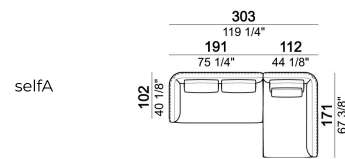

FEET: metal, finishes: titanium or black nickel or varnished micaceous brown or oxy grey, h. 9 cm. **On request feet can be supplied 5 cm higher with an extra charge.**

Composition "C" (left unit 231 cm, central unit 145x173 cm with right angle 45°, unit with right pouf and angle 45°, 4 back cushions 80 cm).

Right or left unit

Sofa

6110404

Central unit

Back cushion

7110463

Composition "F" (left unit 231 cm + central unit 145x173 with angle 45° + 3 back cushions 80 cm).

Right or left unit with angle 45°

Pouf

Composition "A" (left unit 191 cm, chaise-longue with right long arm 112x171 cm, 3 back cushions 70 cm, 1 back cushion 57x42 cm).

Composition "B" (left unit 231 cm, unit with right pouf and angle 45°, 3 back cushions 80 cm).