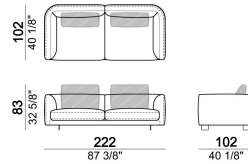

BACK CUSHION UPHOLSTERY (7110461): downproof cotton cover coupled with resinated lining; filling in 100% goose feathers.

SPRINGING: elastic belts.

SEAT HEIGHT: 40 cm - 45 cm with feet h. 14 cm.

ARM HEIGHT: 65 cm.

FEET: metal, finishes: titanium or black nickel or varnished micaceous brown or oxy grey, h. 9 cm. **On request feet can be supplied 5 cm higher with an extra charge.**

Composition "C" (left unit 231 cm, central unit 145x173 cm with right angle 45°, unit with right pouf and angle 45°, 4 back cushions 80 cm).

Right or left unit

Sofa

6110404

Central unit

Back cushion

7110463

Composition "F" (left unit 231 cm + central unit 145x173 with angle 45° + 3 back cushions 80 cm).

Right or left unit with angle 45°

Pouf

Composition "A" (left unit 191 cm, chaise-longue with right long arm 112x171 cm, 3 back cushions 70 cm, 1 back cushion 57x42 cm).

Composition "B" (left unit 231 cm, unit with right pouf and angle 45°, 3 back cushions 80 cm).