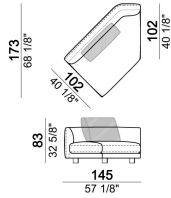

FEET: metal, finishes: titanium or black nickel or varnished micaceous brown or oxy grey, h. 9 cm. **On request feet can be supplied 5 cm higher with an extra charge.**

Composition "C" (left unit 231 cm, central unit 145x173 cm with right angle 45°, unit with right pouf and angle 45°, 4 back cushions 80 cm).

Pouf

Composition "A" (left unit 191 cm, chaise-longue with right long arm 112x171 cm, 3 back cushions 70 cm, 1 back cushion 57x42 cm).

Composition "B" (left unit 231 cm, unit with right pouf and angle 45°, 3 back cushions 80 cm).

6110425

Central unit

6110421

Sofa

6110405

Central unit with right or left angle 45°

6110444

Central unit with right or left angle 30°

6110442

Unit with right or left pouf and angle 45°

6110448

Back cushion

7110462

Composition "E" (left unit 231 cm + chaise-longue with right full arm 112x171 cm + 2 back cushions 80 cm + 1 back cushion 70 cm).