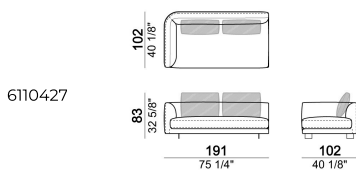

FEET: metal, finishes: titanium or black nickel or varnished micaceous brown or oxy grey, h. 9 cm. **On request feet can be supplied 5 cm higher with an extra charge.**

Composition "C" (left unit 231 cm, central unit 145x173 cm with right angle 45°, unit with right pouf and angle 45°, 4 back cushions 80 cm).

Right or left unit

Sofa

6110404

Central unit

Back cushion

7110463

Composition "F" (left unit 231 cm + central unit 145x173 with angle 45° + 3 back cushions 80 cm).

Right or left unit with angle 45°

Pouf

Composition "A" (left unit 191 cm, chaise-longue with right long arm 112x171 cm, 3 back cushions 70 cm, 1 back cushion 57x42 cm).

Composition "B" (left unit 231 cm, unit with right pouf and angle 45°, 3 back cushions 80 cm).

Back cushion

7110461

Back cushion

7110464

Right or left unit

Pouf

Sofa

Right or left unit