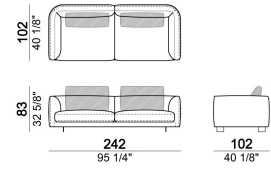

FEET: metal, finishes: titanium or black nickel or varnished micaceous brown or oxy grey, h. 9 cm. **On request feet can be supplied 5 cm higher with an extra charge.**

Composition "C" (left unit 231 cm, central unit 145x173 cm with right angle 45°, unit with right pouf and angle 45°, 4 back cushions 80 cm).

Pouf

Composition "A" (left unit 191 cm, chaise-longue with right long arm 112x171 cm, 3 back cushions 70 cm, 1 back cushion 57x42 cm).

Composition "B" (left unit 231 cm, unit with right pouf and angle 45°, 3 back cushions 80 cm).

6110425

Central unit

6110421

Sofa

6110405

Central unit with right or left angle 45°

6110444

Central unit with right or left angle 30°

6110442

Unit with right or left pouf and angle 45°

6110448

Back cushion

7110462

Composition "E" (left unit 231 cm + chaise-longue with right full arm 112x171 cm + 2 back cushions 80 cm + 1 back cushion 70 cm).