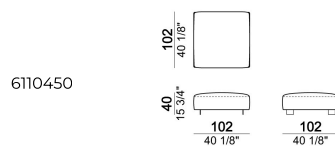

FEET: metal, finishes: titanium or black nickel or varnished micaceous brown or oxy grey, h. 9 cm. **On request feet can be supplied 5 cm higher with an extra charge.**

Composition "C" (left unit 231 cm, central unit 145x173 cm with right angle 45°, unit with right pouf and angle 45°, 4 back cushions 80 cm).

Right or left unit

Sofa

6110404

Central unit

Back cushion

7110463

Composition "F" (left unit 231 cm + central unit 145x173 with angle 45° + 3 back cushions 80 cm).

Right or left unit with angle 45°

Pouf

Composition "A" (left unit 191 cm, chaise-longue with right long arm 112x171 cm, 3 back cushions 70 cm, 1 back cushion 57x42 cm).

Composition "B" (left unit 231 cm, unit with right pouf and angle 45°, 3 back cushions 80 cm).

Back cushion

7110461

Back cushion

7110464

Right or left unit

Pouf

Sofa

Right or left unit