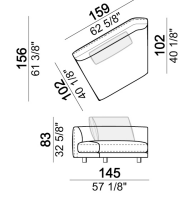

FEET: metal, finishes: titanium or black nickel or varnished micaceous brown or oxy grey, h. 9 cm. **On request feet can be supplied 5 cm higher with an extra charge.**

Composition "C" (left unit 231 cm, central unit 145x173 cm with right angle 45°, unit with right pouf and angle 45°, 4 back cushions 80 cm).

Pouf

Composition "A" (left unit 191 cm, chaise-longue with right long arm 112x171 cm, 3 back cushions 70 cm, 1 back cushion 57x42 cm).

Composition "B" (left unit 231 cm, unit with right pouf and angle 45°, 3 back cushions 80 cm).

6110425

Central unit

6110421

Sofa

6110405

Central unit with right or left angle 45°

6110444

Central unit with right or left angle 30°

6110442

Unit with right or left pouf and angle 45°

6110448

Back cushion

7110462

Composition "E" (left unit 231 cm + chaise-longue with right full arm 112x171 cm + 2 back cushions 80 cm + 1 back cushion 70 cm).