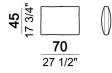

6110442

Unit with right or left pouf and angle 45°

6110448

Back cushion

7110462

Composition "E" (left unit 231 cm + chaise-longue with right full arm 112x171 cm + 2 back cushions 80 cm + 1 back cushion 70 cm).