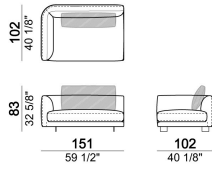

Right or left unit

6110425