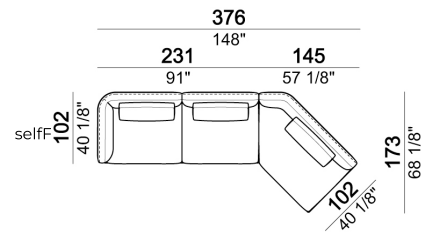

FEET: metal, finishes: titanium or black nickel or varnished micaceous brown or oxy grey, h. 9 cm. **On request feet can be supplied 5 cm higher with an extra charge.**

Composition "C" (left unit 231 cm, central unit 145x173 cm with right angle 45°, unit with right pouf and angle 45°, 4 back cushions 80 cm).

Right or left unit

Sofa

6110404

Central unit

Back cushion

7110463

Composition "F" (left unit 231 cm + central unit 145x173 with angle 45° + 3 back cushions 80 cm).

Right or left unit with angle 45°

Pouf

Composition "A" (left unit 191 cm, chaise-longue with right long arm 112x171 cm, 3 back cushions 70 cm, 1 back cushion 57x42 cm).

Composition "B" (left unit 231 cm, unit with right pouf and angle 45°, 3 back cushions 80 cm).