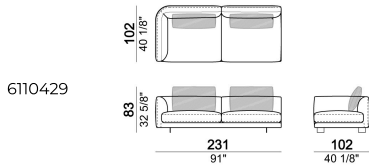

BACK CUSHION UPHOLSTERY (7110461): downproof cotton cover coupled with resinated lining; filling in 100% goose feathers.

SPRINGING: elastic belts.

SEAT HEIGHT: 40 cm - 45 cm with feet h. 14 cm.

ARM HEIGHT: 65 cm.

FEET: metal, finishes: titanium or black nickel or varnished micaceous brown or oxy grey, h. 9 cm. **On request feet can be supplied 5 cm higher with an extra charge.**

Composition "C" (left unit 231 cm, central unit 145x173 cm with right angle 45°, unit with right pouf and angle 45°, 4 back cushions 80 cm).

Right or left unit

Sofa

6110404

Central unit

Back cushion

7110463

Composition "F" (left unit 231 cm + central unit 145x173 with angle 45° + 3 back cushions 80 cm).

Right or left unit with angle 45°

Pouf

Composition "A" (left unit 191 cm, chaise-longue with right long arm 112x171 cm, 3 back cushions 70 cm, 1 back cushion 57x42 cm).

Composition "B" (left unit 231 cm, unit with right pouf and angle 45°, 3 back cushions 80 cm).