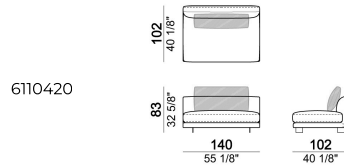

FEET: metal, finishes: titanium or black nickel or varnished micaceous brown or oxy grey, h. 9 cm. **On request feet can be supplied 5 cm higher with an extra charge.**

Composition "C" (left unit 231 cm, central unit 145x173 cm with right angle 45°, unit with right pouf and angle 45°, 4 back cushions 80 cm).

Right or left unit

Sofa

6110404

Central unit

Back cushion

7110463

Composition "F" (left unit 231 cm + central unit 145x173 with angle 45° + 3 back cushions 80 cm).

Right or left unit with angle 45°

Pouf

Composition "A" (left unit 191 cm, chaise-longue with right long arm 112x171 cm, 3 back cushions 70 cm, 1 back cushion 57x42 cm).

Composition "B" (left unit 231 cm, unit with right pouf and angle 45°, 3 back cushions 80 cm).