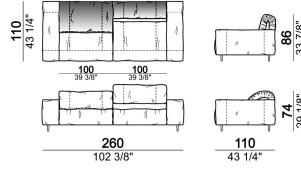

Composition "N" (central unit 220 cm + pouf 110x110 cm + right corner unit 280 cm)

crazyg

Composition "P" (central unit 220 cm with right pouf + right corner unit 260 cm)

crazyg

Right or left unit

6109427

Right or left corner unit

6109447

Fix central unit

6109472

Right or left corner unit

6109443

Sofa 340 cm.

6109485

Sofa 290 cm.

6109481

Dormeuse

6109463

Composition "L" (central unit 220 cm + right corner unit 260 cm)

crazyl

Composition "S" (fix central unit 220 cm + right corner unit 260 cm).

crazys

Central unit with right or left pouf

6109419

Sofa

6109404

Fix central unit

6109473

Sofa

6109405

Composition "M" (central unit 200 cm with left pouf + central unit 110 cm + right corner unit 280 cm)