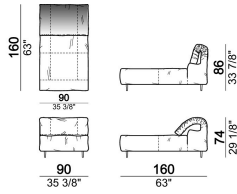

Fix central unit

6109475

unit with right or left pouf

6109439

unit with right or left pouf

6109441

Composition "C" (left unit 210 cm + pouf 110x110 cm + central unit 140 cm)

crazyg

Composition "N" (central unit 220 cm + pouf 110x110 cm + right corner unit 280 cm)

crazyg

Composition "P" (central unit 220 cm with right pouf + right corner unit 260 cm)

crazyg

Right or left unit

6109427

Right or left corner unit

6109447

Fix central unit

6109472

Right or left corner unit

6109443

Sofa 340 cm.

6109485

Sofa 290 cm.

6109481

Dormeuse

6109463

Composition "L" (central unit 220 cm + right corner unit 260 cm)

crazyl

Composition "S" (fix central unit 220 cm + right corner unit 260 cm).

crazys

Central unit with right or left pouf