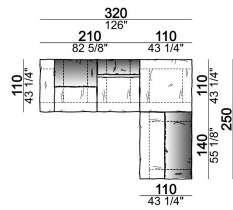

Composition "R" (right corner unit 260 cm with left pouf + fix central unit 110 cm + right unit 140 cm).

crazyr

Right or left unit

6109431

Right or left corner unit

6109451

Central unit

6109416

Composition "I" (central unit 220 cm + pouf 110x110 cm + right unit 250 cm)

crazyi

Right or left unit

6109437

Right or left corner unit with right or left pouf

6109453

Sofa

6109402

Fix central unit

6109475

unit with right or left pouf

6109439

unit with right or left pouf

6109441

Composition "C" (left unit 210 cm + pouf 110x110 cm + central unit 140 cm)

crazyg

Composition "N" (central unit 220 cm + pouf 110x110 cm + right corner unit 280 cm)

crazyg

Composition "P" (central unit 220 cm with right pouf + right corner unit 260 cm)

crazyg

Right or left unit

6109427

Right or left corner unit