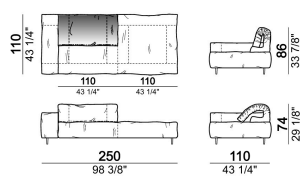

Fix central unit

6109476

Dormeuse

6109464

Central unit with right or left pouf

6109421

Composition "O" (central unit 200 cm with left pouf + central unit 110 cm + right unit 250 cm)

crazyo

Right or left corner unit

6109445

Central unit

6109411

Chaise-longue with right or left short arm

6109457

unit with right or left pouf

6109467

Composition "R" (right corner unit 260 cm with left pouf + fix central unit 110 cm + right unit 140 cm).

crazyr

Right or left unit

6109431

Right or left corner unit

6109451

Central unit

6109416

Fix central unit

6109474

Right or left unit

6109435

Composition "F" (left unit 210 cm + central unit 110 cm + central unit 90 cm)

crazyf

Right or left corner unit

6109449