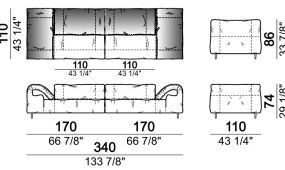

Composition "R" (right corner unit 260 cm with left pouf + fix central unit 110 cm + right unit 140 cm).

crazyr

Right or left unit

6109431

Right or left corner unit

6109451

Central unit

6109416

Composition "N" (central unit 220 cm + pouf 110x110 cm + right corner unit 280 cm)

crazyg

Composition "P" (central unit 220 cm with right pouf + right corner unit 260 cm)

crazyg

Right or left unit

6109427

Right or left corner unit

6109447

Fix central unit

6109472

Right or left corner unit

6109443

Sofa 340 cm.

6109485

Sofa 290 cm.

6109481

Dormeuse

6109463

Composition "L" (central unit 220 cm + right corner unit 260 cm)

crazyl

Composition "S" (fix central unit 220 cm + right corner unit 260 cm).

crazys

Central unit with right or left pouf