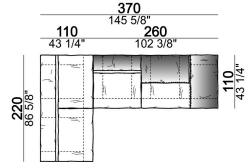

Composition "R" (right corner unit 260 cm with left pouf + fix central unit 110 cm + right unit 140 cm).

crazyr

Right or left unit

6109431

Right or left corner unit

6109451

Central unit

6109416

Composition "N" (central unit 220 cm + pouf 110x110 cm + right corner unit 280 cm)

crazyg

Composition "P" (central unit 220 cm with right pouf + right corner unit 260 cm)

crazyg

Right or left unit

6109427

Right or left corner unit

6109481

Dormeuse

6109463

Composition "L" (central unit 220 cm + right corner unit 260 cm)

crazyl

Composition "S" (fix central unit 220 cm + right corner unit 260 cm).

crazys

Central unit with right or left pouf

6109419

Sofa

6109404

Fix central unit

6109473

Sofa

6109405

Composition "M" (central unit 200 cm with left pouf + central unit 110 cm + right corner unit 280 cm)