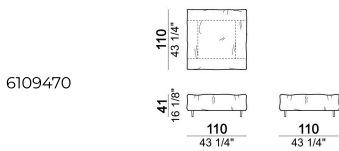

Central unit

6109410

Composition "E" (left unit 210 cm + pouf 110x110 cm + right unit 120 cm)

crazye

Right or left unit

6109425

Sofa 310 cm.

6109483

Central unit with right or left pouf

6109417

Central unit

6109413

Pouf

6109470

Sofa 290 cm.

6109480