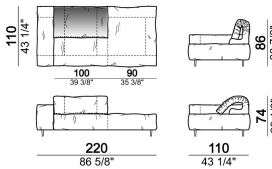

Composition "R" (right corner unit 260 cm with left pouf + fix central unit 110 cm + right unit 140 cm).

crazyr

Right or left unit

6109431

Right or left corner unit

6109451

Central unit

6109416

Composition "I" (central unit 220 cm + pouf 110x110 cm + right unit 250 cm)

crazyi

Right or left unit

6109437

Right or left corner unit with right or left pouf

6109453

Sofa

6109402

Fix central unit

6109475

unit with right or left pouf

6109439

unit with right or left pouf

6109441

Composition "C" (left unit 210 cm + pouf 110x110 cm + central unit 140 cm)

crazyg

Composition "N" (central unit 220 cm + pouf 110x110 cm + right corner unit 280 cm)

crazyg

Composition "P" (central unit 220 cm with right pouf + right corner unit 260 cm)

crazyg

Right or left unit

6109427

Right or left corner unit