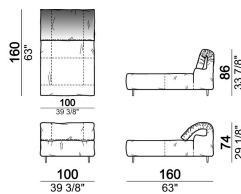

SPRINGING: elastic belts.

SEAT HEIGHT: 41 cm - 44 cm with spacers.

ARM HEIGHT: 58 cm

FEET: metal, finishes micaceous brown or titanium, h. 11,5 cm.

On request, with an extra charge, feet can be supplied 3 cm higher by using spacers that may be at sight.

By some compositions the standard feet where the two units are joined are replaced by central feet.

Composition "H" (left unit 210 cm + chaise-longue with right short arm 120x160 cm)

crazyh

Sofa 310 cm.

6109482

Fix central unit

6109476

Dormeuse

6109464

Central unit with right or left pouf

6109421

Composition "O" (central unit 200 cm with left pouf + central unit 110 cm + right unit 250 cm)

crazyo

Composition "R" (right corner unit 260 cm with left pouf + fix central unit 110 cm + right unit 140 cm).

crazyr

Right or left unit

6109431

Right or left corner unit

6109451

Central unit

6109416