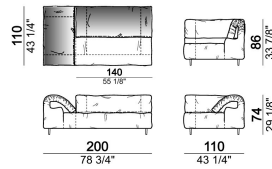

Composition "R" (right corner unit 260 cm with left pouf + fix central unit 110 cm + right unit 140 cm).

crazyr

Right or left unit

6109431

Right or left corner unit

6109451

Central unit

6109416

Fix central unit

6109475

unit with right or left pouf

6109439

unit with right or left pouf

6109441

Composition "C" (left unit 210 cm + pouf 110x110 cm + central unit 140 cm)

crazyg

Composition "N" (central unit 220 cm + pouf 110x110 cm + right corner unit 280 cm)

crazyg

Composition "P" (central unit 220 cm with right pouf + right corner unit 260 cm)

crazyg

Right or left unit

6109427

Right or left corner unit

6109447

Fix central unit

6109472

Right or left corner unit

6109443

Sofa 340 cm.

6109485

Sofa 290 cm.