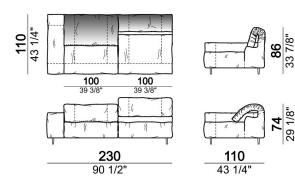

Right or left corner unit

6109445

Central unit

6109411

Chaise-longue with right or left short arm

6109457

unit with right or left pouf

6109467

Composition "R" (right corner unit 260 cm with left pouf + fix central unit 110 cm + right unit 140 cm).

crazyr

Right or left unit

6109431

Right or left corner unit

6109451

Central unit

6109416

Fix central unit

6109474

Right or left unit

6109435

Composition "F" (left unit 210 cm + central unit 110 cm + central unit 90 cm)

crazyf

Right or left corner unit

6109449

Central unit

6109410

Composition "E" (left unit 210 cm + pouf 110x110 cm + right unit 120 cm)

crazye

Right or left unit

6109425

Sofa 310 cm.

6109483