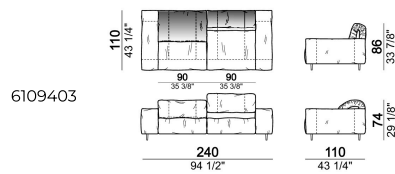

Composition "R" (right corner unit 260 cm with left pouf + fix central unit 110 cm + right unit 140 cm).

crazyr

Right or left unit

6109431

Right or left corner unit

6109451

Central unit

6109416

Central unit

6109410

Composition "E" (left unit 210 cm + pouf 110x110 cm + right unit 120 cm)

crazye

Right or left unit

6109425

Sofa 310 cm.

6109483

Sofa 320 cm.

6109484

Fix central unit

6109477

Sofa

6109403

Central unit

6109414

Composition "I" (central unit 220 cm + pouf 110x110 cm + right unit 250 cm)

crazyi

Right or left unit

6109437

Right or left corner unit with right or left pouf

6109453

Sofa

6109402