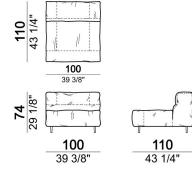

Composition "R" (right corner unit 260 cm with left pouf + fix central unit 110 cm + right unit 140 cm).

crazyr

Right or left unit

6109431

Right or left corner unit

6109451

Central unit

6109416

6109481

Dormeuse

6109463

Composition "L" (central unit 220 cm + right corner unit 260 cm)

crazyl

Composition "S" (fix central unit 220 cm + right corner unit 260 cm).

crazys

Central unit with right or left pouf

6109419

Sofa

6109404

Fix central unit

6109473

Sofa

6109405

Composition "M" (central unit 200 cm with left pouf + central unit 110 cm + right corner unit 280 cm)