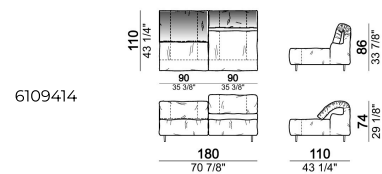

Composition "R" (right corner unit 260 cm with left pouf + fix central unit 110 cm + right unit 140 cm).

crazyr

Right or left unit

6109431

Right or left corner unit

6109451

Central unit

6109416

Central unit

6109410

Composition "E" (left unit 210 cm + pouf 110x110 cm + right unit 120 cm)

crazye

Right or left unit

6109425

Sofa 310 cm.

6109483

Sofa 320 cm.

6109484

Fix central unit

6109477

Sofa

6109403

Central unit

6109414

Composition "I" (central unit 220 cm + pouf 110x110 cm + right unit 250 cm)

crazyi

Right or left unit

6109437

Right or left corner unit with right or left pouf

6109453

Sofa

6109402