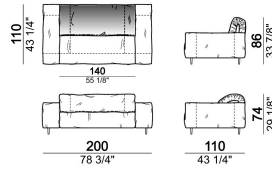

Composition "R" (right corner unit 260 cm with left pouf + fix central unit 110 cm + right unit 140 cm).

crazyr

Right or left unit

6109431

Right or left corner unit

6109451

Central unit

6109416

Central unit

6109412

Right or left corner unit with right or left pouf

6109455

Chaise-longue with right or left short arm

6109461

Chaise-longue with right or left short arm

6109459

Composition "I" (central unit 220 cm + pouf 110x110 cm + right unit 250 cm)

crazyi

Right or left unit

6109437

Right or left corner unit with right or left pouf

6109453

Sofa

6109402

Composition "N" (central unit 220 cm + pouf 110x110 cm + right corner unit 280 cm)

crazyg

Composition "P" (central unit 220 cm with right pouf + right corner unit 260 cm)

crazyg

Right or left unit

6109427

Right or left corner unit