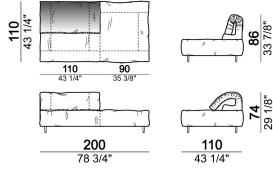

Composition "N" (central unit 220 cm + pouf 110x110 cm + right corner unit 280 cm)

crazyg

Composition "P" (central unit 220 cm with right pouf + right corner unit 260 cm)

crazyg

Right or left unit

6109427

Right or left corner unit

6109447

Fix central unit

6109472

Right or left corner unit

6109443

Sofa 340 cm.

6109485

Sofa 290 cm.

6109481

Dormeuse

6109463

Composition "L" (central unit 220 cm + right corner unit 260 cm)

crazyl

Composition "S" (fix central unit 220 cm + right corner unit 260 cm).

crazys

Central unit with right or left pouf

6109419

Sofa

6109404

Fix central unit

6109473

Sofa

6109405

Composition "M" (central unit 200 cm with left pouf + central unit 110 cm + right corner unit 280 cm)