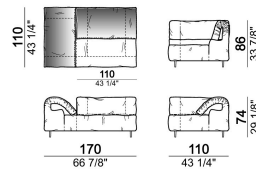

By some compositions the standard feet where the two units are joined are replaced by central feet.

Composition "H" (left unit 210 cm + chaise-longue with right short arm 120x160 cm)

crazyh

Sofa 310 cm.

6109482

Fix central unit

6109476

Dormeuse

6109464

Central unit with right or left pouf

6109421

Composition "O" (central unit 200 cm with left pouf + central unit 110 cm + right unit 250 cm)

crazyo

Right or left corner unit

6109445

Central unit

6109411

Chaise-longue with right or left short arm

6109457

unit with right or left pouf

6109467

Composition "R" (right corner unit 260 cm with left pouf + fix central unit 110 cm + right unit 140 cm).

crazyr

Right or left unit

6109431

Right or left corner unit

6109451

Central unit

6109416