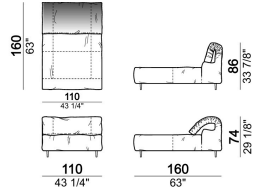

Composition "I" (central unit 220 cm + pouf 110x110 cm + right unit 250 cm)

crazyi

Right or left unit

6109437

Right or left corner unit with right or left pouf

6109453

Sofa

6109402

Right or left unit

6109433

Right or left unit

6109429

Dormeuse

6109465

Central unit

6109415

Fix central unit

6109475

unit with right or left pouf

6109439

unit with right or left pouf

6109441

Composition "C" (left unit 210 cm + pouf 110x110 cm + central unit 140 cm)

crazyg

Composition "N" (central unit 220 cm + pouf 110x110 cm + right corner unit 280 cm)

crazyg

Composition "P" (central unit 220 cm with right pouf + right corner unit 260 cm)

crazyg

Right or left unit

6109427

Right or left corner unit