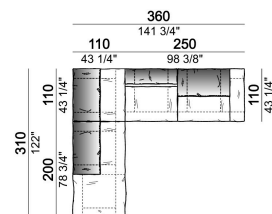

By some compositions the standard feet where the two units are joined are replaced by central feet.

Composition "H" (left unit 210 cm + chaise-longue with right short arm 120x160 cm)

crazyh

Sofa 310 cm.

6109482

Fix central unit

6109476

Dormeuse

6109464

Central unit with right or left pouf

6109421

Composition "O" (central unit 200 cm with left pouf + central unit 110 cm + right unit 250 cm)

crazyo

Right or left corner unit

6109445

Central unit

6109411

Chaise-longue with right or left short arm

6109457

unit with right or left pouf

6109467

Composition "R" (right corner unit 260 cm with left pouf + fix central unit 110 cm + right unit 140 cm).

crazyr

Right or left unit

6109431

Right or left corner unit

6109451

Central unit

6109416