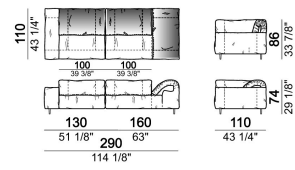

Composition "R" (right corner unit 260 cm with left pouf + fix central unit 110 cm + right unit 140 cm).

crazyr

Right or left unit

6109431

Right or left corner unit

6109451

Central unit

6109416

Composition "N" (central unit 220 cm + pouf 110x110 cm + right corner unit 280 cm)

crazyg

Composition "P" (central unit 220 cm with right pouf + right corner unit 260 cm)

crazyg

Right or left unit

6109427

Right or left corner unit

6109447

Fix central unit

6109472

Right or left corner unit

6109443

Sofa 340 cm.

6109485

Sofa 290 cm.

6109481

Dormeuse

6109463

Composition "L" (central unit 220 cm + right corner unit 260 cm)

crazyl

Composition "S" (fix central unit 220 cm + right corner unit 260 cm).

crazys

Central unit with right or left pouf