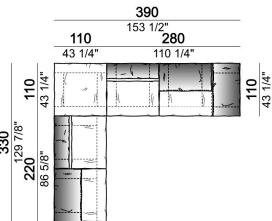

Composition "R" (right corner unit 260 cm with left pouf + fix central unit 110 cm + right unit 140 cm).

crazyr

Right or left unit

6109431

Right or left corner unit

6109451

Central unit

6109416

Composition "I" (central unit 220 cm + pouf 110x110 cm + right unit 250 cm)

crazyi

Right or left unit

6109437

Right or left corner unit with right or left pouf

6109453

Sofa

6109402

Fix central unit

6109475

unit with right or left pouf

6109439

unit with right or left pouf

6109441

Composition "C" (left unit 210 cm + pouf 110x110 cm + central unit 140 cm)

crazyg

Composition "N" (central unit 220 cm + pouf 110x110 cm + right corner unit 280 cm)

crazyg

Composition "P" (central unit 220 cm with right pouf + right corner unit 260 cm)

crazyg

Right or left unit

6109427

Right or left corner unit