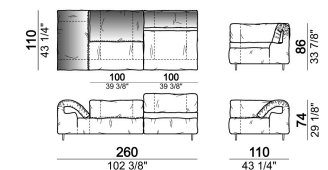

Composition "R" (right corner unit 260 cm with left pouf + fix central unit 110 cm + right unit 140 cm).

crazyr

Right or left unit

6109431

Right or left corner unit

6109451

Central unit

6109416

Fix central unit

6109474

Right or left unit

6109435

Composition "F" (left unit 210 cm + central unit 110 cm + central unit 90 cm)

crazyf

Right or left corner unit

6109449

Central unit

6109410

Composition "E" (left unit 210 cm + pouf 110x110 cm + right unit 120 cm)

crazye

Right or left unit

6109425

Sofa 310 cm.

6109483