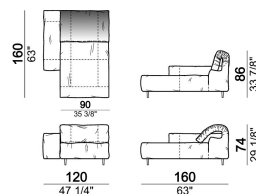

Fix central unit

6109476

Dormeuse

6109464

Central unit with right or left pouf

6109421

Composition "O" (central unit 200 cm with left pouf + central unit 110 cm + right unit 250 cm)

crazyo

Right or left corner unit

6109445

Central unit

6109411

Chaise-longue with right or left short arm

6109457

unit with right or left pouf

6109467

Composition "R" (right corner unit 260 cm with left pouf + fix central unit 110 cm + right unit 140 cm).

crazyr

Right or left unit

6109431

Right or left corner unit

6109451

Central unit

6109416

Fix central unit

6109474

Right or left unit

6109435

Composition "F" (left unit 210 cm + central unit 110 cm + central unit 90 cm)

crazyf

Right or left corner unit

6109449