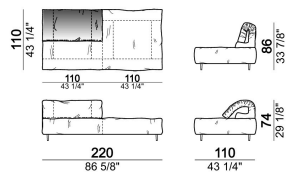

By some compositions the standard feet where the two units are joined are replaced by central feet.

Composition "H" (left unit 210 cm + chaise-longue with right short arm 120x160 cm)

crazyh

Sofa 310 cm.

6109482

Fix central unit

6109476

Dormeuse

6109464

Central unit with right or left pouf

6109421

Composition "O" (central unit 200 cm with left pouf + central unit 110 cm + right unit 250 cm)

crazyo

Right or left corner unit

6109445

Central unit

6109411

Chaise-longue with right or left short arm

6109457

unit with right or left pouf

6109467

Composition "R" (right corner unit 260 cm with left pouf + fix central unit 110 cm + right unit 140 cm).

crazyr

Right or left unit

6109431

Right or left corner unit

6109451

Central unit

6109416