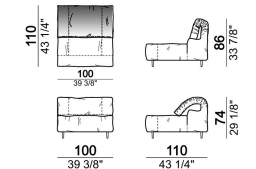

By some compositions the standard feet where the two units are joined are replaced by central feet.

Composition "H" (left unit 210 cm + chaise-longue with right short arm 120x160 cm)

crazyh

Sofa 310 cm.

6109482

Fix central unit

6109476

Dormeuse

6109464

Central unit with right or left pouf

6109421

Composition "O" (central unit 200 cm with left pouf + central unit 110 cm + right unit 250 cm)

crazyo

Right or left corner unit

6109445

Central unit

6109411

Chaise-longue with right or left short arm

6109457

unit with right or left pouf

6109467

Composition "R" (right corner unit 260 cm with left pouf + fix central unit 110 cm + right unit 140 cm).

crazyr

Right or left unit

6109431

Right or left corner unit

6109451

Central unit

6109416