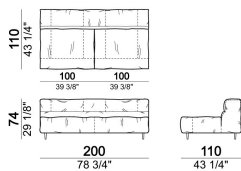

SPRINGING: elastic belts.

SEAT HEIGHT: 41 cm - 44 cm with spacers.

ARM HEIGHT: 58 cm

FEET: metal, finishes micaceous brown or titanium, h. 11,5 cm.

On request, with an extra charge, feet can be supplied 3 cm higher by using spacers that may be at sight.

By some compositions the standard feet where the two units are joined are replaced by central feet.

Composition "H" (left unit 210 cm + chaise-longue with right short arm 120x160 cm)

crazyh

Sofa 310 cm.

6109482

Fix central unit

6109476

Dormeuse

6109464

Central unit with right or left pouf

6109421

Composition "O" (central unit 200 cm with left pouf + central unit 110 cm + right unit 250 cm)

crazyo

Composition "R" (right corner unit 260 cm with left pouf + fix central unit 110 cm + right unit 140 cm).

crazyr

Right or left unit

6109431

Right or left corner unit

6109451

Central unit

6109416