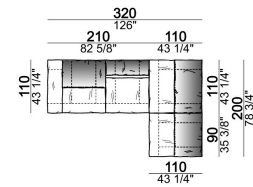

Composition "R" (right corner unit 260 cm with left pouf + fix central unit 110 cm + right unit 140 cm).

crazyr

Right or left unit

6109431

Right or left corner unit

6109451

Central unit

6109416

Fix central unit

6109474

Right or left unit

6109435

Composition "F" (left unit 210 cm + central unit 110 cm + central unit 90 cm)

crazyf

Right or left corner unit

6109449

Central unit

6109410

Composition "E" (left unit 210 cm + pouf 110x110 cm + right unit 120 cm)

crazye

Right or left unit

6109425

Sofa 310 cm.

6109483