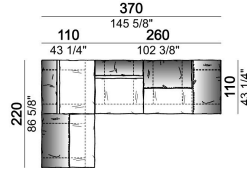

Composition "R" (right corner unit 260 cm with left pouf + fix central unit 110 cm + right unit 140 cm).

crazyr

Right or left unit

6109431

Right or left corner unit

6109451

Central unit

6109416

Composition "N" (central unit 220 cm + pouf 110x110 cm + right corner unit 280 cm)

crazyg

Composition "P" (central unit 220 cm with right pouf + right corner unit 260 cm)

crazyg

Right or left unit

6109427

Right or left corner unit

6109481

Dormeuse

6109463

Composition "L" (central unit 220 cm + right corner unit 260 cm)

crazyl

Composition "S" (fix central unit 220 cm + right corner unit 260 cm).

crazys

Central unit with right or left pouf

6109419

Sofa

6109404

Fix central unit

6109473

Sofa

6109405

Composition "M" (central unit 200 cm with left pouf + central unit 110 cm + right corner unit 280 cm)