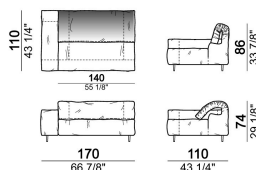

Fix central unit

6109476

Dormeuse

6109464

Central unit with right or left pouf

6109421

Composition "O" (central unit 200 cm with left pouf + central unit 110 cm + right unit 250 cm)

crazyo

Right or left corner unit

6109445

Central unit

6109411

Chaise-longue with right or left short arm

6109457

unit with right or left pouf

6109467

Composition "R" (right corner unit 260 cm with left pouf + fix central unit 110 cm + right unit 140 cm).

crazyr

Right or left unit

6109431

Right or left corner unit

6109451

Central unit

6109416

Fix central unit

6109474

Right or left unit

6109435

Composition "F" (left unit 210 cm + central unit 110 cm + central unit 90 cm)

crazyf

Right or left corner unit

6109449