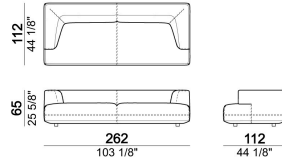

Right or left unit

6110545

Composition 'E' (left unit 206 cm + corner 147x147 cm + central unit 200 cm with right pouf + 4 back cushions 80x70 cm)

starmanE

Central unit

6110522

Central unit with right or left pouf and angle 30°

6110560

Back cushion.

7110561

Composition 'C' (left unit 206 cm, right unit 161x166 cm angle 45° + 2 back cushions).

starmanC

The units marked with * have a short arm.

starmannC

Right or left unit

6110523

Composition "B" (left unit 161 cm, left corner unit 206 cm, right unit 121 cm + 3 back cushions).

starmanB

Right or left unit with angle 30°

6110578

Composition "D" (left unit 161 cm, corner 147x147 cm, central unit 225 cm with right pouf and angle 30° + 3 back cushions).

starmanD

Sofa - DEPTH 112 CM

6110515

Right or left unit with right or left pouf and angle 30°

6110572