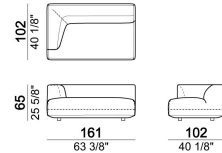

Sofa

6110503

Right or left unit with angle 30°

6110564

Chaise-longue with right or left short arm

6110534

Central unit

6110520

Right or left unit

6110545

Composition 'E' (left unit 206 cm + corner 147x147 cm + central unit 200 cm with right pouf + 4 back cushions 80x70 cm)

starmanE

Central unit

6110522

Central unit with right or left pouf and angle 30°

6110560

Back cushion.

7110561

Composition 'C' (left unit 206 cm, right unit 161x166 cm angle 45° + 2 back cushions).

starmanC

The units marked with * have a short arm.

starmannC

Right or left unit

6110523

Composition "B" (left unit 161 cm, left corner unit 206 cm, right unit 121 cm + 3 back cushions).

starmanB

Right or left unit with angle 30°

6110578

Composition "D" (left unit 161 cm, corner 147x147 cm, central unit 225 cm with right pouf and angle 30° + 3 back cushions).