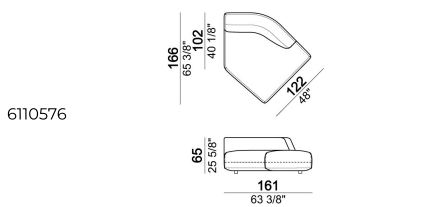

BACK CUSHION UPHOLSTERY: multi-density expanded polyurethane (21M + D50 Mind Foam) covered with synthetic lining 380gr.

SEAT HEIGHT: 42 cm - 45 cm with feet h. 8 cm.

ARM HEIGHT: 65 cm

FEET: plastic, h. 5 cm.

On request feet can be supplied 8 cm high without extra-charge.

Composition "F" (left unit 244x175 cm with angle 30°, right unit 161x166 cm angle 45° + 2 back cushions).

Right or left unit

Right or left unit

Unit with right or left pouf and angle 45°

Right or left unit

Pouf

Right or left unit

Pouf

Sofa

Sofa - DEPTH 112 CM

Composition "A" (left unit 206 cm, chaise-longue with right short arm 131x162 cm + 2 back cushions).

6110523

Composition "B" (left unit 161 cm, left corner unit 206 cm, right unit 121 cm + 3 back cushions).

starmanB

Right or left unit with angle 30°

6110578

Composition "D" (left unit 161 cm, corner 147x147 cm, central unit 225 cm with right pouf and angle 30° + 3 back cushions).