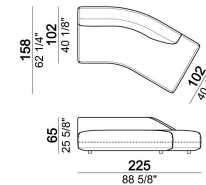

Sofa

6110503

Right or left unit with angle 30°

6110564

Chaise-longue with right or left short arm

6110534

Central unit

6110520

Right or left unit

6110545

Composition 'E' (left unit 206 cm + corner 147x147 cm + central unit 200 cm with right pouf + 4 back cushions 80x70 cm)

starmanE

Central unit

6110522

Central unit with right or left pouf and angle 30°

6110560

Back cushion.

7110561

Composition 'C' (left unit 206 cm, right unit 161x166 cm angle 45° + 2 back cushions).

starmanC

The units marked with * have a short arm.

starmannC

Right or left unit

6110523

Composition "B" (left unit 161 cm, left corner unit 206 cm, right unit 121 cm + 3 back cushions).

starmanB

Right or left unit with angle 30°

6110578

Composition "D" (left unit 161 cm, corner 147x147 cm, central unit 225 cm with right pouf and angle 30° + 3 back cushions).