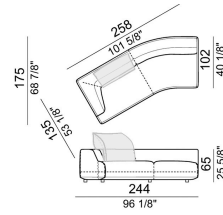

Right or left unit

6110545

Composition 'E' (left unit 206 cm + corner 147x147 cm + central unit 200 cm with right pouf + 4 back cushions 80x70 cm)

starmanE

Central unit

6110522

Central unit with right or left pouf and angle 30°

6110560

Back cushion.

7110561

Composition 'C' (left unit 206 cm, right unit 161x166 cm angle 45° + 2 back cushions).

starmanC

The units marked with * have a short arm.

starmannC

Right or left unit

6110523

Composition "B" (left unit 161 cm, left corner unit 206 cm, right unit 121 cm + 3 back cushions).

starmanB

Right or left unit with angle 30°

6110578

Composition "D" (left unit 161 cm, corner 147x147 cm, central unit 225 cm with right pouf and angle 30° + 3 back cushions).

starmanD

Sofa - DEPTH 112 CM

6110515

Right or left unit with right or left pouf and angle 30°

6110572