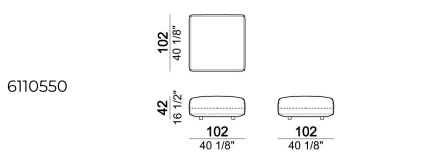

BACK CUSHION UPHOLSTERY: multi-density expanded polyurethane (21M + D50 Mind Foam) covered with synthetic lining 380gr.

SEAT HEIGHT: 42 cm - 45 cm with feet h. 8 cm.

ARM HEIGHT: 65 cm

FEET: plastic, h. 5 cm.

On request feet can be supplied 8 cm high without extra-charge.

Composition "F" (left unit 244x175 cm with angle 30°, right unit 161x166 cm angle 45° + 2 back cushions).

Right or left unit

Right or left unit

Unit with right or left pouf and angle 45°

Right or left unit

Pouf

Right or left unit

Pouf

Sofa

Sofa - DEPTH 112 CM

Composition "A" (left unit 206 cm, chaise-longue with right short arm 131x162 cm + 2 back cushions).

6110523

Composition "B" (left unit 161 cm, left corner unit 206 cm, right unit 121 cm + 3 back cushions).

starmanB

Right or left unit with angle 30°

6110578

Composition "D" (left unit 161 cm, corner 147x147 cm, central unit 225 cm with right pouf and angle 30° + 3 back cushions).