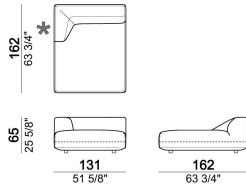

Sofa

6110503

Right or left unit with angle 30°

6110564

Chaise-longue with right or left short arm

6110534

Central unit

6110520

Right or left unit

6110545

Composition 'E' (left unit 206 cm + corner 147x147 cm + central unit 200 cm with right pouf + 4 back cushions 80x70 cm)

starmanE

Central unit

6110522

Central unit with right or left pouf and angle 30°

6110560

Back cushion.

7110561

Composition 'C' (left unit 206 cm, right unit 161x166 cm angle 45° + 2 back cushions).

starmanC

The units marked with * have a short arm.

starmannC

Right or left unit

6110523

Composition "B" (left unit 161 cm, left corner unit 206 cm, right unit 121 cm + 3 back cushions).

starmanB

Right or left unit with angle 30°

6110578

Composition "D" (left unit 161 cm, corner 147x147 cm, central unit 225 cm with right pouf and angle 30° + 3 back cushions).