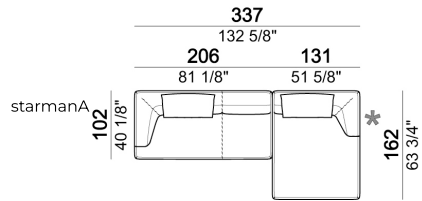

On request feet can be supplied 8 cm high without extra-charge.

Composition "F" (left unit 244x175 cm with angle 30°, right unit 161x166 cm angle 45° + 2 back cushions).

Right or left unit

Right or left unit

Unit with right or left pouf and angle 45°

Right or left unit

Pouf

Right or left unit

Pouf

Sofa

Sofa - DEPTH 112 CM

Composition "A" (left unit 206 cm, chaise-longue with right short arm 131x162 cm + 2 back cushions).

Right or left unit

6110545

Composition 'E' (left unit 206 cm + corner 147x147 cm + central unit 200 cm with right pouf + 4 back cushions 80x70 cm)

starmanE

Central unit

6110522

Central unit with right or left pouf and angle 30°

6110523

Composition "B" (left unit 161 cm, left corner unit 206 cm, right unit 121 cm + 3 back cushions).

starmanB

Right or left unit with angle 30°

6110578

Composition "D" (left unit 161 cm, corner 147x147 cm, central unit 225 cm with right pouf and angle 30° + 3 back cushions).