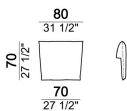

Sofa

6110503

Right or left unit with angle 30°

6110564

Chaise-longue with right or left short arm

6110534

Central unit

6110520

Right or left unit

6110545

Composition 'E' (left unit 206 cm + corner 147x147 cm + central unit 200 cm with right pouf + 4 back cushions 80x70 cm)

starmanE

Central unit

6110522

Central unit with right or left pouf and angle 30°

6110560

Back cushion.

7110561

Composition 'C' (left unit 206 cm, right unit 161x166 cm angle 45° + 2 back cushions).

starmanC

The units marked with * have a short arm.

starmannC

Right or left unit

6110523

Composition "B" (left unit 161 cm, left corner unit 206 cm, right unit 121 cm + 3 back cushions).

starmanB

Right or left unit with angle 30°

6110578

Composition "D" (left unit 161 cm, corner 147x147 cm, central unit 225 cm with right pouf and angle 30° + 3 back cushions).