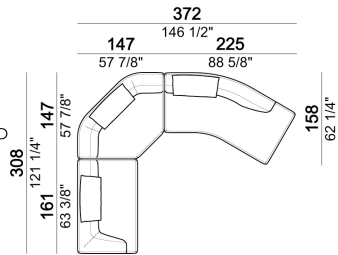

Right or left unit

6110545

Composition 'E' (left unit 206 cm + corner 147x147 cm + central unit 200 cm with right pouf + 4 back cushions 80x70 cm)

starmanE

Central unit

6110522

Central unit with right or left pouf and angle 30°

6110560

Back cushion.

7110561

Composition 'C' (left unit 206 cm, right unit 161x166 cm angle 45° + 2 back cushions).

starmanC

The units marked with * have a short arm.

starmannC

Right or left unit

6110523

Composition "B" (left unit 161 cm, left corner unit 206 cm, right unit 121 cm + 3 back cushions).

starmanB

Right or left unit with angle 30°

6110578

Composition "D" (left unit 161 cm, corner 147x147 cm, central unit 225 cm with right pouf and angle 30° + 3 back cushions).

starmanD

Sofa - DEPTH 112 CM

6110515

Right or left unit with right or left pouf and angle 30°

6110572