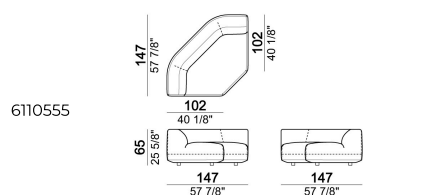

On request feet can be supplied 8 cm high without extra-charge.

Composition "F" (left unit 244x175 cm with angle 30°, right unit 161x166 cm angle 45° + 2 back cushions).

Right or left unit

Right or left unit

Unit with right or left pouf and angle 45°

Right or left unit

Pouf

Right or left unit

Pouf

Sofa

Sofa - DEPTH 112 CM

Composition "A" (left unit 206 cm, chaise-longue with right short arm 131x162 cm + 2 back cushions).

Corner

Right or left unit with angle 30°

Right or left unit with right or left pouf

Central unit with right or left pouf

Chaise-longue with right or left short arm

Central unit with right or left pouf

Right or left corner unit

6110523

Composition "B" (left unit 161 cm, left corner unit 206 cm, right unit 121 cm + 3 back cushions).

starmanB

Right or left unit with angle 30°

6110578

Composition "D" (left unit 161 cm, corner 147x147 cm, central unit 225 cm with right pouf and angle 30° + 3 back cushions).