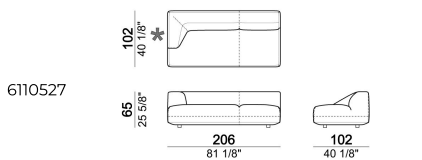

BACK CUSHION UPHOLSTERY: multi-density expanded polyurethane (21M + D50 Mind Foam) covered with synthetic lining 380gr.

SEAT HEIGHT: 42 cm - 45 cm with feet h. 8 cm.

ARM HEIGHT: 65 cm

FEET: plastic, h. 5 cm.

On request feet can be supplied 8 cm high without extra-charge.

Composition "F" (left unit 244x175 cm with angle 30°, right unit 161x166 cm angle 45° + 2 back cushions).

Right or left unit

Right or left unit

Unit with right or left pouf and angle 45°

Right or left unit

Pouf

Right or left unit

Pouf

Sofa

Sofa - DEPTH 112 CM

Composition "A" (left unit 206 cm, chaise-longue with right short arm 131x162 cm + 2 back cushions).

6110523

Composition "B" (left unit 161 cm, left corner unit 206 cm, right unit 121 cm + 3 back cushions).

starmanB

Right or left unit with angle 30°

6110578

Composition "D" (left unit 161 cm, corner 147x147 cm, central unit 225 cm with right pouf and angle 30° + 3 back cushions).