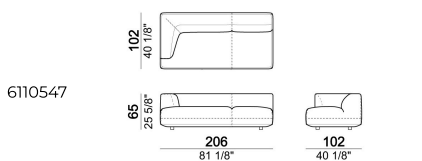

BACK CUSHION UPHOLSTERY: multi-density expanded polyurethane (21M + D50 Mind Foam) covered with synthetic lining 380gr.

SEAT HEIGHT: 42 cm - 45 cm with feet h. 8 cm.

ARM HEIGHT: 65 cm

FEET: plastic, h. 5 cm.

On request feet can be supplied 8 cm high without extra-charge.

Composition "F" (left unit 244x175 cm with angle 30°, right unit 161x166 cm angle 45° + 2 back cushions).

Right or left unit

Right or left unit

Unit with right or left pouf and angle 45°

Right or left unit

Pouf

Right or left unit

Pouf

Sofa

Sofa - DEPTH 112 CM

Composition "A" (left unit 206 cm, chaise-longue with right short arm 131x162 cm + 2 back cushions).

6110523

Composition "B" (left unit 161 cm, left corner unit 206 cm, right unit 121 cm + 3 back cushions).

starmanB

Right or left unit with angle 30°

6110578

Composition "D" (left unit 161 cm, corner 147x147 cm, central unit 225 cm with right pouf and angle 30° + 3 back cushions).