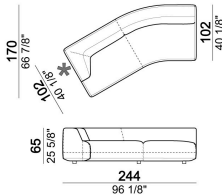

Right or left unit with angle 30°

6110566