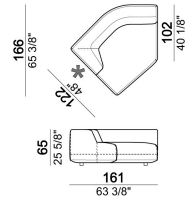

Right or left corner with angle 45°

6110574