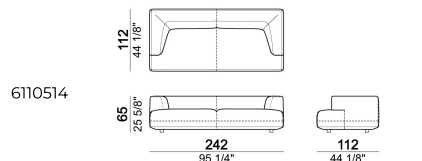

On request feet can be supplied 8 cm high without extra-charge.

Composition "F" (left unit 244x175 cm with angle 30°, right unit 161x166 cm angle 45° + 2 back cushions).

Right or left unit

Right or left unit

Unit with right or left pouf and angle 45°

Right or left unit

Pouf

Right or left unit

Pouf

Sofa

Sofa - DEPTH 112 CM

Composition "A" (left unit 206 cm, chaise-longue with right short arm 131x162 cm + 2 back cushions).

Corner

Right or left unit with angle 30°

Right or left unit with right or left pouf

Central unit with right or left pouf

Chaise-longue with right or left short arm

Central unit with right or left pouf

Right or left corner unit

6110523

Composition "B" (left unit 161 cm, left corner unit 206 cm, right unit 121 cm + 3 back cushions).

starmanB

Right or left unit with angle 30°

6110578

Composition "D" (left unit 161 cm, corner 147x147 cm, central unit 225 cm with right pouf and angle 30° + 3 back cushions).