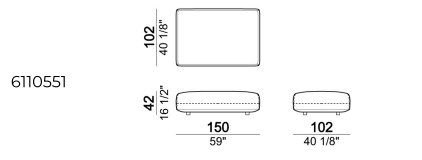

On request feet can be supplied 8 cm high without extra-charge.

Composition "F" (left unit 244x175 cm with angle 30°, right unit 161x166 cm angle 45° + 2 back cushions).

Right or left unit

Right or left unit

Unit with right or left pouf and angle 45°

Right or left unit

Pouf

Right or left unit

Pouf

Sofa

Sofa - DEPTH 112 CM

Composition "A" (left unit 206 cm, chaise-longue with right short arm 131x162 cm + 2 back cushions).

Right or left unit

6110545

Composition 'E' (left unit 206 cm + corner 147x147 cm + central unit 200 cm with right pouf + 4 back cushions 80x70 cm)

starmanE

Central unit

6110522

Central unit with right or left pouf and angle 30°

6110523

Composition "B" (left unit 161 cm, left corner unit 206 cm, right unit 121 cm + 3 back cushions).

starmanB

Right or left unit with angle 30°

6110578

Composition "D" (left unit 161 cm, corner 147x147 cm, central unit 225 cm with right pouf and angle 30° + 3 back cushions).