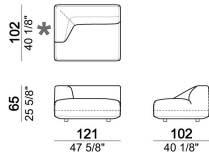

On request feet can be supplied 8 cm high without extra-charge.

Composition "F" (left unit 244x175 cm with angle 30°, right unit 161x166 cm angle 45° + 2 back cushions).

Right or left unit

Right or left unit

Right or left unit

6110545

Composition 'E' (left unit 206 cm + corner 147x147 cm + central unit 200 cm with right pouf + 4 back cushions 80x70 cm)

starmanE

Central unit

6110522

Central unit with right or left pouf and angle 30°

6110560

Back cushion.

7110561

Composition 'C' (left unit 206 cm, right unit 161x166 cm angle 45° + 2 back cushions).

starmanC

The units marked with * have a short arm.

starmannC

Right or left unit

6110523

Composition "B" (left unit 161 cm, left corner unit 206 cm, right unit 121 cm + 3 back cushions).

starmanB

Right or left unit with angle 30°

6110578

Composition "D" (left unit 161 cm, corner 147x147 cm, central unit 225 cm with right pouf and angle 30° + 3 back cushions).