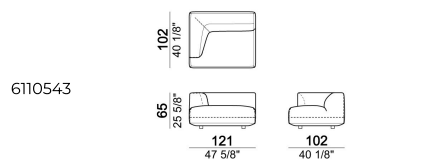

On request feet can be supplied 8 cm high without extra-charge.

Composition "F" (left unit 244x175 cm with angle 30°, right unit 161x166 cm angle 45° + 2 back cushions).

Right or left unit

Right or left unit

Unit with right or left pouf and angle 45°

Right or left unit

Pouf

Right or left unit

Pouf

Sofa

Sofa - DEPTH 112 CM

Composition "A" (left unit 206 cm, chaise-longue with right short arm 131x162 cm + 2 back cushions).

Corner

Right or left unit with angle 30°

Right or left unit with right or left pouf

Central unit with right or left pouf

Chaise-longue with right or left short arm

Central unit with right or left pouf

Right or left corner unit

Right or left unit

6110545

Composition 'E' (left unit 206 cm + corner 147x147 cm + central unit 200 cm with right pouf + 4 back cushions 80x70 cm)

starmanE

Central unit

6110522

Central unit with right or left pouf and angle 30°