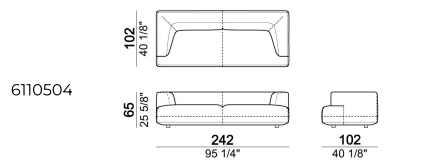

On request feet can be supplied 8 cm high without extra-charge.

Composition "F" (left unit 244x175 cm with angle 30°, right unit 161x166 cm angle 45° + 2 back cushions).

Right or left unit

Right or left unit

Unit with right or left pouf and angle 45°

Right or left unit

Pouf

Right or left unit

Pouf

Sofa

Sofa - DEPTH 112 CM

Composition "A" (left unit 206 cm, chaise-longue with right short arm 131x162 cm + 2 back cushions).

Corner

Right or left unit with angle 30°

Right or left unit with right or left pouf

Central unit with right or left pouf

Chaise-longue with right or left short arm

Central unit with right or left pouf

Right or left corner unit

6110523

Composition "B" (left unit 161 cm, left corner unit 206 cm, right unit 121 cm + 3 back cushions).

starmanB

Right or left unit with angle 30°

6110578

Composition "D" (left unit 161 cm, corner 147x147 cm, central unit 225 cm with right pouf and angle 30° + 3 back cushions).