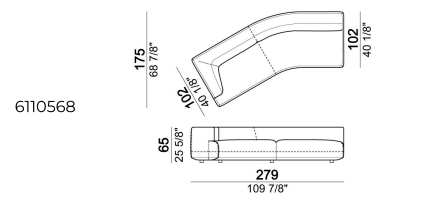

BACK CUSHION UPHOLSTERY: multi-density expanded polyurethane (21M + D50 Mind Foam) covered with synthetic lining 380gr.

SEAT HEIGHT: 42 cm - 45 cm with feet h. 8 cm.

ARM HEIGHT: 65 cm

FEET: plastic, h. 5 cm.

On request feet can be supplied 8 cm high without extra-charge.

Composition "F" (left unit 244x175 cm with angle 30°, right unit 161x166 cm angle 45° + 2 back cushions).

Right or left unit

Right or left unit

Unit with right or left pouf and angle 45°

Right or left unit

Pouf

Right or left unit

Pouf

Sofa

Sofa - DEPTH 112 CM

Composition "A" (left unit 206 cm, chaise-longue with right short arm 131x162 cm + 2 back cushions).

Corner

Right or left unit with angle 30°

Right or left unit with right or left pouf

Central unit with right or left pouf

Chaise-longue with right or left short arm

Central unit with right or left pouf

Right or left corner unit