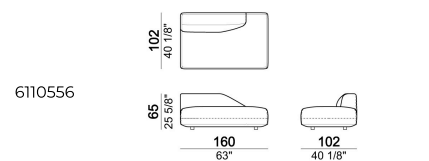

On request feet can be supplied 8 cm high without extra-charge.

Composition "F" (left unit 244x175 cm with angle 30°, right unit 161x166 cm angle 45° + 2 back cushions).

Right or left unit

Right or left unit

Unit with right or left pouf and angle 45°

Right or left unit

Pouf

Right or left unit

Pouf

Sofa

Sofa - DEPTH 112 CM

Composition "A" (left unit 206 cm, chaise-longue with right short arm 131x162 cm + 2 back cushions).

Corner

Right or left unit with angle 30°

Right or left unit with right or left pouf

Central unit with right or left pouf

Chaise-longue with right or left short arm

Central unit with right or left pouf

Right or left corner unit

Right or left unit

6110545

Composition 'E' (left unit 206 cm + corner 147x147 cm + central unit 200 cm with right pouf + 4 back cushions 80x70 cm)

starmanE

Central unit

6110522

Central unit with right or left pouf and angle 30°