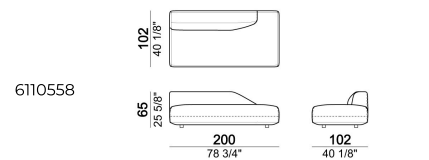

On request feet can be supplied 8 cm high without extra-charge.

Composition "F" (left unit 244x175 cm with angle 30°, right unit 161x166 cm angle 45° + 2 back cushions).

Right or left unit

Right or left unit

Unit with right or left pouf and angle 45°

Right or left unit

Pouf

Right or left unit

Pouf

Sofa

Sofa - DEPTH 112 CM

Composition "A" (left unit 206 cm, chaise-longue with right short arm 131x162 cm + 2 back cushions).

Corner

Right or left unit with angle 30°

Right or left unit with right or left pouf

Central unit with right or left pouf

Chaise-longue with right or left short arm

Central unit with right or left pouf

Right or left corner unit

Right or left unit

6110545

Composition 'E' (left unit 206 cm + corner 147x147 cm + central unit 200 cm with right pouf + 4 back cushions 80x70 cm)

starmanE

Central unit

6110522

Central unit with right or left pouf and angle 30°