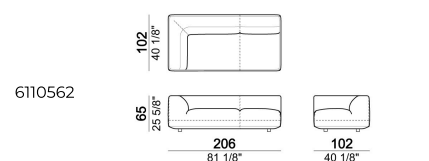

Unit with right or left pouf and angle 45°

Right or left unit

Pouf

Right or left unit

Pouf

Sofa

Sofa - DEPTH 112 CM

Composition "A" (left unit 206 cm, chaise-longue with right short arm 131x162 cm + 2 back cushions).

Corner

Right or left unit with angle 30°

Right or left unit with right or left pouf

Central unit with right or left pouf

Chaise-longue with right or left short arm

Central unit with right or left pouf

Right or left corner unit

Right or left unit

6110545

Composition 'E' (left unit 206 cm + corner 147x147 cm + central unit 200 cm with right pouf + 4 back cushions 80x70 cm)

starmanE

Central unit

6110522

Central unit with right or left pouf and angle 30°

6110523

Composition "B" (left unit 161 cm, left corner unit 206 cm, right unit 121 cm + 3 back cushions).

starmanB

Right or left unit with angle 30°

6110578

Composition "D" (left unit 161 cm, corner 147x147 cm, central unit 225 cm with right pouf and angle 30° + 3 back cushions).