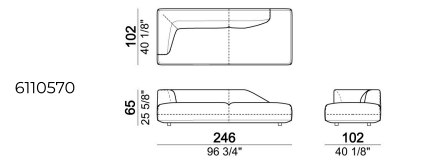

BACK CUSHION UPHOLSTERY: multi-density expanded polyurethane (21M + D50 Mind Foam) covered with synthetic lining 380gr.

SEAT HEIGHT: 42 cm - 45 cm with feet h. 8 cm.

ARM HEIGHT: 65 cm

FEET: plastic, h. 5 cm.

On request feet can be supplied 8 cm high without extra-charge.

Composition "F" (left unit 244x175 cm with angle 30°, right unit 161x166 cm angle 45° + 2 back cushions).

Right or left unit

Right or left unit

Unit with right or left pouf and angle 45°

Right or left unit

Pouf

Right or left unit

Pouf

Sofa

Sofa - DEPTH 112 CM

Composition "A" (left unit 206 cm, chaise-longue with right short arm 131x162 cm + 2 back cushions).

Corner

Right or left unit with angle 30°

Right or left unit with right or left pouf

Central unit with right or left pouf

Chaise-longue with right or left short arm

Central unit with right or left pouf

Right or left corner unit