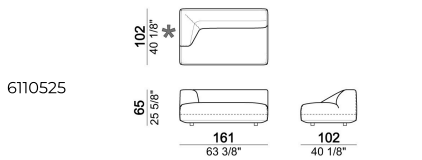

BACK CUSHION UPHOLSTERY: multi-density expanded polyurethane (21M + D50 Mind Foam) covered with synthetic lining 380gr.

SEAT HEIGHT: 42 cm - 45 cm with feet h. 8 cm.

ARM HEIGHT: 65 cm

FEET: plastic, h. 5 cm.

On request feet can be supplied 8 cm high without extra-charge.

Composition "F" (left unit 244x175 cm with angle 30°, right unit 161x166 cm angle 45° + 2 back cushions).

Right or left unit

Right or left unit

Right or left unit

6110545

Composition 'E' (left unit 206 cm + corner 147x147 cm + central unit 200 cm with right pouf + 4 back cushions 80x70 cm)

starmanE

Central unit

6110522

Central unit with right or left pouf and angle 30°

6110523

Composition "B" (left unit 161 cm, left corner unit 206 cm, right unit 121 cm + 3 back cushions).

starmanB

Right or left unit with angle 30°

6110578

Composition "D" (left unit 161 cm, corner 147x147 cm, central unit 225 cm with right pouf and angle 30° + 3 back cushions).