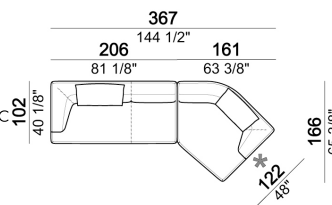

Right or left unit

6110545

Composition 'E' (left unit 206 cm + corner 147x147 cm + central unit 200 cm with right pouf + 4 back cushions 80x70 cm)

starmanE

Central unit

6110522

Central unit with right or left pouf and angle 30°

6110560

Back cushion.

7110561

Composition 'C' (left unit 206 cm, right unit 161x166 cm angle 45° + 2 back cushions).

starmanC

The units marked with * have a short arm.

starmannC

Right or left unit

6110523

Composition "B" (left unit 161 cm, left corner unit 206 cm, right unit 121 cm + 3 back cushions).

starmanB

Right or left unit with angle 30°

6110578

Composition "D" (left unit 161 cm, corner 147x147 cm, central unit 225 cm with right pouf and angle 30° + 3 back cushions).

starmanD

Sofa - DEPTH 112 CM

6110515

Right or left unit with right or left pouf and angle 30°

6110572