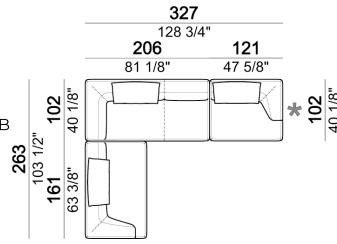

Right or left unit

6110545

Composition 'E' (left unit 206 cm + corner 147x147 cm + central unit 200 cm with right pouf + 4 back cushions 80x70 cm)

starmanE

Central unit

6110522

Central unit with right or left pouf and angle 30°

6110560

Back cushion.

7110561

Composition 'C' (left unit 206 cm, right unit 161x166 cm angle 45° + 2 back cushions).

starmanC

The units marked with * have a short arm.

starmannC

Right or left unit

6110523

Composition "B" (left unit 161 cm, left corner unit 206 cm, right unit 121 cm + 3 back cushions).

starmanB

Right or left unit with angle 30°

6110578

Composition "D" (left unit 161 cm, corner 147x147 cm, central unit 225 cm with right pouf and angle 30° + 3 back cushions).

starmanD

Sofa - DEPTH 112 CM

6110515

Right or left unit with right or left pouf and angle 30°

6110572