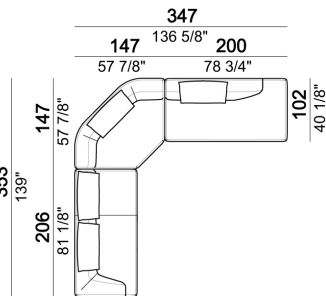

Sofa

6110503

Right or left unit with angle 30°

6110564

Chaise-longue with right or left short arm

6110534

Central unit

6110520

Right or left unit

6110545

Composition 'E' (left unit 206 cm + corner 147x147 cm + central unit 200 cm with right pouf + 4 back cushions 80x70 cm)

starmanE

Central unit

6110522

Central unit with right or left pouf and angle 30°

6110560

Back cushion.

7110561

Composition 'C' (left unit 206 cm, right unit 161x166 cm angle 45° + 2 back cushions).

starmanC

The units marked with * have a short arm.

starmannC

Right or left unit

6110523

Composition "B" (left unit 161 cm, left corner unit 206 cm, right unit 121 cm + 3 back cushions).

starmanB

Right or left unit with angle 30°

6110578

Composition "D" (left unit 161 cm, corner 147x147 cm, central unit 225 cm with right pouf and angle 30° + 3 back cushions).