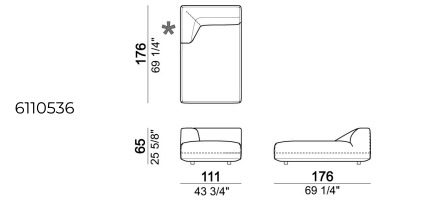

Unit with right or left pouf and angle 45°

Right or left unit

Pouf

Right or left unit

Pouf

Sofa

Sofa - DEPTH 112 CM

Composition "A" (left unit 206 cm, chaise-longue with right short arm 131x162 cm + 2 back cushions).

Corner

Right or left unit with angle 30°

Right or left unit with right or left pouf

Central unit with right or left pouf

Chaise-longue with right or left short arm

Central unit with right or left pouf

Right or left corner unit

Right or left unit

6110545

Composition 'E' (left unit 206 cm + corner 147x147 cm + central unit 200 cm with right pouf + 4 back cushions 80x70 cm)

starmanE

Central unit

6110522

Central unit with right or left pouf and angle 30°

6110523

Composition "B" (left unit 161 cm, left corner unit 206 cm, right unit 121 cm + 3 back cushions).

starmanB

Right or left unit with angle 30°

6110578

Composition "D" (left unit 161 cm, corner 147x147 cm, central unit 225 cm with right pouf and angle 30° + 3 back cushions).