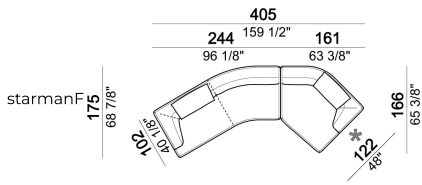

BACK CUSHION UPHOLSTERY: multi-density expanded polyurethane (21M + D50 Mind Foam) covered with synthetic lining 380gr.

SEAT HEIGHT: 42 cm - 45 cm with feet h. 8 cm.

ARM HEIGHT: 65 cm

FEET: plastic, h. 5 cm.

On request feet can be supplied 8 cm high without extra-charge.

Composition "F" (left unit 244x175 cm with angle 30°, right unit 161x166 cm angle 45° + 2 back cushions).

Right or left unit

Right or left unit

6110560

Back cushion.

7110561

Composition 'C' (left unit 206 cm, right unit 161x166 cm angle 45° + 2 back cushions).

starmanC

The units marked with * have a short arm.

starmannC

Right or left unit

6110523

Composition "B" (left unit 161 cm, left corner unit 206 cm, right unit 121 cm + 3 back cushions).

starmanB

Right or left unit with angle 30°

6110578

Composition "D" (left unit 161 cm, corner 147x147 cm, central unit 225 cm with right pouf and angle 30° + 3 back cushions).