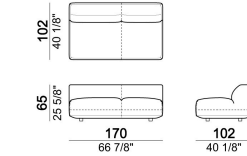

Sofa

6110503

Right or left unit with angle 30°

6110564

Chaise-longue with right or left short arm

6110534

Central unit

6110520

Right or left unit

6110545

Composition 'E' (left unit 206 cm + corner 147x147 cm + central unit 200 cm with right pouf + 4 back cushions 80x70 cm)

starmanE

Central unit

6110522

Central unit with right or left pouf and angle 30°

6110560

Back cushion.

7110561

Composition 'C' (left unit 206 cm, right unit 161x166 cm angle 45° + 2 back cushions).

starmanC

The units marked with * have a short arm.

starmannC

Right or left unit

6110523

Composition "B" (left unit 161 cm, left corner unit 206 cm, right unit 121 cm + 3 back cushions).

starmanB

Right or left unit with angle 30°

6110578

Composition "D" (left unit 161 cm, corner 147x147 cm, central unit 225 cm with right pouf and angle 30° + 3 back cushions).