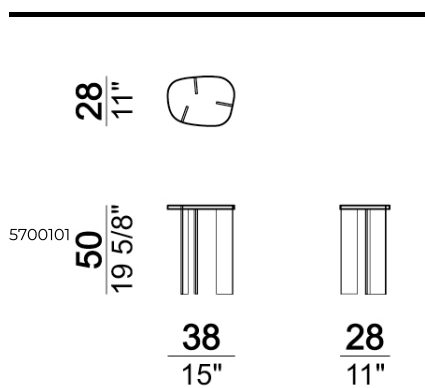

Coffee Table