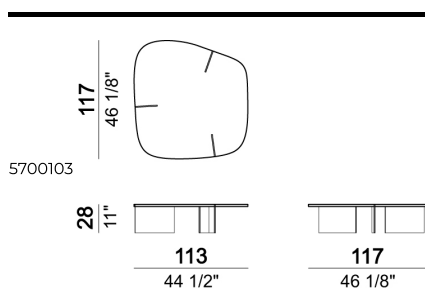

Coffee Table