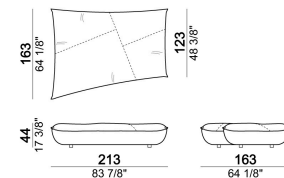

**SEAT HEIGHT:** 44 cm; 46,5 cm (with feet h. 8 cm).

**HEIGHT WITH BACK CUSHION:** 83 cm (with cushion h. 39 cm); 93 cm (with cushion h. 49 cm).

**FEET:** plastic, h. 5,5 cm.

**On request feet can be supplied 8 cm high without extra-charge.**

Composition "C" (seat unit B1.26 + seat unit B1.25 + 2 back cushions 120x49 cm).

nightC

Seat unit B4

6110331

Composition "I" (corner seat unit B6 + seat unit B5.34 + 3 back cushions 90x49 cm).

nightI

Composition "E" (2 corner seat units B6 + 2 back cushions 90x49 cm + 2 back cushions 90x39 cm)

nightH

Composition "A" (seat unit B2.27 + seat unit A2 + 2 back cushions 90x49 cm + 1 back cushion 120x49 cm).

nightA

Back cushion 90x39 cm

7110363

Composition "C" (corner seat unit B6 + seat unit A1 + 2 back cushions 90x49 cm + 1 back cushion 120x49 cm).

nightC

Seat unit B3

6110329

Back cushion 120x49 cm

7110362

Composition "F" (seat unit B5.34 + seat unit B2.28 + corner seat unit B6 + 3 back cushions 90x49 cm + 1 back cushion 90x39 cm + 1 back cushion 120x49 cm).