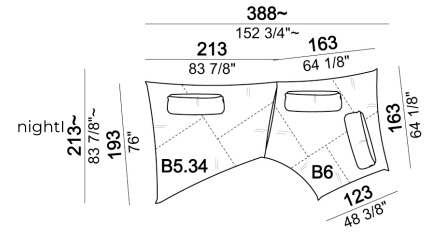

**SEAT HEIGHT:** 44 cm; 46,5 cm (with feet h. 8 cm).

**HEIGHT WITH BACK CUSHION:** 83 cm (with cushion h. 39 cm); 93 cm (with cushion h. 49 cm).

**FEET:** plastic, h. 5,5 cm.

**On request feet can be supplied 8 cm high without extra-charge.**

Composition "C" (seat unit B1.26 + seat unit B1.25 + 2 back cushions 120x49 cm).

nightC

Seat unit B4

6110331

Composition "I" (corner seat unit B6 + seat unit B5.34 + 3 back cushions 90x49 cm).

nightI

Composition "E" (2 corner seat units B6 + 2 back cushions 90x49 cm + 2 back cushions 90x39 cm)

nightE

Seat unit B5

6110333

Seat unit B2

6110327

Seat unit B1

6110325

Composition "H" (seat unit B1.26 + corner seat unit B6 + 2 back cushions 90x49 cm + 1 back cushion 90x39 cm).

nightH

Composition "A" (seat unit B2.27 + seat unit A2 + 2 back cushions 90x49 cm + 1 back cushion 120x49 cm).

nightA

Back cushion 90x39 cm

7110363

Composition "C" (corner seat unit B6 + seat unit A1 + 2 back cushions 90x49 cm + 1 back cushion 120x49 cm).