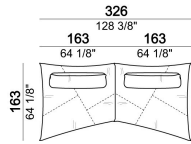

**SEAT HEIGHT:** 44 cm; 46,5 cm (with feet h. 8 cm).

**HEIGHT WITH BACK CUSHION:** 83 cm (with cushion h. 39 cm); 93 cm (with cushion h. 49 cm).

**FEET:** plastic, h. 5,5 cm.

**On request feet can be supplied 8 cm high without extra-charge.**

Composition "C" (seat unit B1.26 + seat unit B1.25 + 2 back cushions 120x49 cm).

nightC

Seat unit B4

6110331

Composition "I" (corner seat unit B6 + seat unit B5.34 + 3 back cushions 90x49 cm).

nightI

Composition "E" (2 corner seat units B6 + 2 back cushions 90x49 cm + 2 back cushions 90x39 cm)

nightH

Composition "A" (seat unit B2.27 + seat unit A2 + 2 back cushions 90x49 cm + 1 back cushion 120x49 cm).

nightA

Back cushion 90x39 cm

7110363

Composition "C" (corner seat unit B6 + seat unit A1 + 2 back cushions 90x49 cm + 1 back cushion 120x49 cm).

nightF

Seat unit A3

6110304

Seat unit A1

6110302

Composition "D" (seat unit A3 + seat unit B4.31 + 2 back cushions 90x49 cm + 2 back cushions 120x49 cm).

nightD

Back cushion 90x49 cm