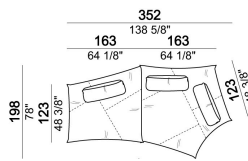

**SEAT HEIGHT:** 44 cm; 46,5 cm (with feet h. 8 cm).

**HEIGHT WITH BACK CUSHION:** 83 cm (with cushion h. 39 cm); 93 cm (with cushion h. 49 cm).

**FEET:** plastic, h. 5,5 cm.

**On request feet can be supplied 8 cm high without extra-charge.**

Composition "C" (seat unit B1.26 + seat unit B1.25 + 2 back cushions 120x49 cm).

nightC

Seat unit B4

6110331

Composition "I" (corner seat unit B6 + seat unit B5.34 + 3 back cushions 90x49 cm).

nightI

Composition "E" (2 corner seat units B6 + 2 back cushions 90x49 cm + 2 back cushions 90x39 cm)

nightE

Seat unit B5

6110333

Seat unit B2

6110327

Seat unit B1

6110325

Composition "H" (seat unit B1.26 + corner seat unit B6 + 2 back cushions 90x49 cm + 1 back cushion 90x39 cm).

nightH

Composition "A" (seat unit B2.27 + seat unit A2 + 2 back cushions 90x49 cm + 1 back cushion 120x49 cm).

nightA

Back cushion 90x39 cm

7110363

Composition "C" (corner seat unit B6 + seat unit A1 + 2 back cushions 90x49 cm + 1 back cushion 120x49 cm).