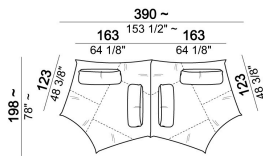

**SEAT HEIGHT:** 44 cm; 46,5 cm (with feet h. 8 cm).

**HEIGHT WITH BACK CUSHION:** 83 cm (with cushion h. 39 cm); 93 cm (with cushion h. 49 cm).

**FEET:** plastic, h. 5,5 cm.

**On request feet can be supplied 8 cm high without extra-charge.**

Composition "C" (seat unit B1.26 + seat unit B1.25 + 2 back cushions 120x49 cm).

nightC

Seat unit B4

6110331

Composition "I" (corner seat unit B6 + seat unit B5.34 + 3 back cushions 90x49 cm).

nightI

Composition "E" (2 corner seat units B6 + 2 back cushions 90x49 cm + 2 back cushions 90x39 cm)

nightE

Seat unit B5

6110333

Seat unit B2

6110327

Seat unit B1

6110325

Composition "H" (seat unit B1.26 + corner seat unit B6 + 2 back cushions 90x49 cm + 1 back cushion 90x39 cm).

nightH

Composition "A" (seat unit B2.27 + seat unit A2 + 2 back cushions 90x49 cm + 1 back cushion 120x49 cm).

nightA

Back cushion 90x39 cm

7110363

Composition "C" (corner seat unit B6 + seat unit A1 + 2 back cushions 90x49 cm + 1 back cushion 120x49 cm).