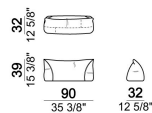

**SEAT HEIGHT:** 44 cm; 46,5 cm (with feet h. 8 cm).

**HEIGHT WITH BACK CUSHION:** 83 cm (with cushion h. 39 cm); 93 cm (with cushion h. 49 cm).

**FEET:** plastic, h. 5,5 cm.

**On request feet can be supplied 8 cm high without extra-charge.**

Composition "C" (seat unit B1.26 + seat unit B1.25 + 2 back cushions 120x49 cm).

nightC

Seat unit B4

6110331

Composition "I" (corner seat unit B6 + seat unit B5.34 + 3 back cushions 90x49 cm).

nightI

Composition "E" (2 corner seat units B6 + 2 back cushions 90x49 cm + 2 back cushions 90x39 cm)

nightH

Composition "A" (seat unit B2.27 + seat unit A2 + 2 back cushions 90x49 cm + 1 back cushion 120x49 cm).

nightA

Back cushion 90x39 cm

7110363

Composition "C" (corner seat unit B6 + seat unit A1 + 2 back cushions 90x49 cm + 1 back cushion 120x49 cm).

nightC

Seat unit B3

6110329

Back cushion 120x49 cm

7110362

Composition "F" (seat unit B5.34 + seat unit B2.28 + corner seat unit B6 + 3 back cushions 90x49 cm + 1 back cushion 90x39 cm + 1 back cushion 120x49 cm).