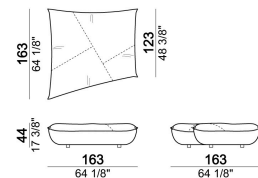

**SEAT HEIGHT:** 44 cm; 46,5 cm (with feet h. 8 cm).

**HEIGHT WITH BACK CUSHION:** 83 cm (with cushion h. 39 cm); 93 cm (with cushion h. 49 cm).

**FEET:** plastic, h. 5,5 cm.

**On request feet can be supplied 8 cm high without extra-charge.**

Composition "C" (seat unit B1.26 + seat unit B1.25 + 2 back cushions 120x49 cm).

nightC

Seat unit B4

6110331

Composition "I" (corner seat unit B6 + seat unit B5.34 + 3 back cushions 90x49 cm).

nightI

Composition "E" (2 corner seat units B6 + 2 back cushions 90x49 cm + 2 back cushions 90x39 cm)

nightE

Seat unit B5

6110333

Seat unit B2

6110327

Seat unit B1

6110325

Composition "H" (seat unit B1.26 + corner seat unit B6 + 2 back cushions 90x49 cm + 1 back cushion 90x39 cm).

nightH

Composition "A" (seat unit B2.27 + seat unit A2 + 2 back cushions 90x49 cm + 1 back cushion 120x49 cm).

nightA

Back cushion 90x39 cm

7110363

Composition "C" (corner seat unit B6 + seat unit A1 + 2 back cushions 90x49 cm + 1 back cushion 120x49 cm).