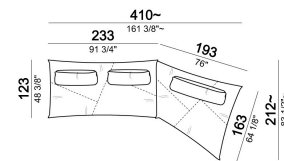

**SEAT HEIGHT:** 44 cm; 46,5 cm (with feet h. 8 cm).

**HEIGHT WITH BACK CUSHION:** 83 cm (with cushion h. 39 cm); 93 cm (with cushion h. 49 cm).

**FEET:** plastic, h. 5,5 cm.

**On request feet can be supplied 8 cm high without extra-charge.**

Composition "C" (seat unit B1.26 + seat unit B1.25 + 2 back cushions 120x49 cm).

nightC

Seat unit B4

6110331

Composition "I" (corner seat unit B6 + seat unit B5.34 + 3 back cushions 90x49 cm).

nightI

Composition "E" (2 corner seat units B6 + 2 back cushions 90x49 cm + 2 back cushions 90x39 cm)

nightE

Seat unit B5

6110333

Seat unit B2

6110327

Seat unit B1

6110325

Composition "H" (seat unit B1.26 + corner seat unit B6 + 2 back cushions 90x49 cm + 1 back cushion 90x39 cm).

nightH

Composition "A" (seat unit B2.27 + seat unit A2 + 2 back cushions 90x49 cm + 1 back cushion 120x49 cm).

nightA

Back cushion 90x39 cm

7110363

Composition "C" (corner seat unit B6 + seat unit A1 + 2 back cushions 90x49 cm + 1 back cushion 120x49 cm).