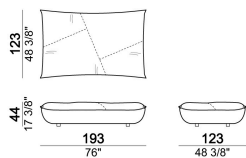

**SEAT HEIGHT:** 44 cm; 46,5 cm (with feet h. 8 cm).

**HEIGHT WITH BACK CUSHION:** 83 cm (with cushion h. 39 cm); 93 cm (with cushion h. 49 cm).

**FEET:** plastic, h. 5,5 cm.

**On request feet can be supplied 8 cm high without extra-charge.**

nightH

Composition "A" (seat unit B2.27 + seat unit A2 + 2 back cushions 90x49 cm + 1 back cushion 120x49 cm).

nightA

Back cushion 90x39 cm

7110363

Composition "C" (corner seat unit B6 + seat unit A1 + 2 back cushions 90x49 cm + 1 back cushion 120x49 cm).

nightC

Seat unit B3

6110329

Back cushion 120x49 cm

7110362

Composition "F" (seat unit B5.34 + seat unit B2.28 + corner seat unit B6 + 3 back cushions 90x49 cm + 1 back cushion 90x39 cm + 1 back cushion 120x49 cm).

nightF

Seat unit A3

6110304

Seat unit A1

6110302

Composition "D" (seat unit A3 + seat unit B4.31 + 2 back cushions 90x49 cm + 2 back cushions 120x49 cm).

nightD

Back cushion 90x49 cm