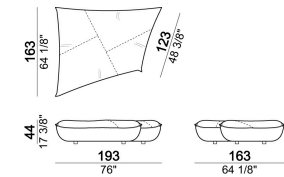

**SEAT HEIGHT:** 44 cm; 46,5 cm (with feet h. 8 cm).

**HEIGHT WITH BACK CUSHION:** 83 cm (with cushion h. 39 cm); 93 cm (with cushion h. 49 cm).

**FEET:** plastic, h. 5,5 cm.

**On request feet can be supplied 8 cm high without extra-charge.**

Composition "C" (seat unit B1.26 + seat unit B1.25 + 2 back cushions 120x49 cm).

nightC

Seat unit B4

6110331

Composition "I" (corner seat unit B6 + seat unit B5.34 + 3 back cushions 90x49 cm).

nightI

Composition "E" (2 corner seat units B6 + 2 back cushions 90x49 cm + 2 back cushions 90x39 cm)

nightE

Seat unit B5

6110333

Seat unit B2

6110327

Seat unit B1

6110325

Composition "H" (seat unit B1.26 + corner seat unit B6 + 2 back cushions 90x49 cm + 1 back cushion 90x39 cm).

nightH

Composition "A" (seat unit B2.27 + seat unit A2 + 2 back cushions 90x49 cm + 1 back cushion 120x49 cm).

nightA

Back cushion 90x39 cm

7110363

Composition "C" (corner seat unit B6 + seat unit A1 + 2 back cushions 90x49 cm + 1 back cushion 120x49 cm).