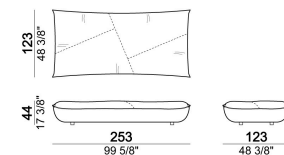

**SEAT HEIGHT:** 44 cm; 46,5 cm (with feet h. 8 cm).

**HEIGHT WITH BACK CUSHION:** 83 cm (with cushion h. 39 cm); 93 cm (with cushion h. 49 cm).

**FEET:** plastic, h. 5,5 cm.

**On request feet can be supplied 8 cm high without extra-charge.**

nightH

Composition "A" (seat unit B2.27 + seat unit A2 + 2 back cushions 90x49 cm + 1 back cushion 120x49 cm).

nightA

Back cushion 90x39 cm

7110363

Composition "C" (corner seat unit B6 + seat unit A1 + 2 back cushions 90x49 cm + 1 back cushion 120x49 cm).

nightC

Seat unit B3

6110329

Back cushion 120x49 cm

7110362

Composition "F" (seat unit B5.34 + seat unit B2.28 + corner seat unit B6 + 3 back cushions 90x49 cm + 1 back cushion 90x39 cm + 1 back cushion 120x49 cm).

nightF

Seat unit A3

6110304

Seat unit A1

6110302

Composition "D" (seat unit A3 + seat unit B4.31 + 2 back cushions 90x49 cm + 2 back cushions 120x49 cm).

nightD

Back cushion 90x49 cm