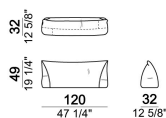

**SEAT HEIGHT:** 44 cm; 46,5 cm (with feet h. 8 cm).

**HEIGHT WITH BACK CUSHION:** 83 cm (with cushion h. 39 cm); 93 cm (with cushion h. 49 cm).

**FEET:** plastic, h. 5,5 cm.

**On request feet can be supplied 8 cm high without extra-charge.**

nightH

Composition "A" (seat unit B2.27 + seat unit A2 + 2 back cushions 90x49 cm + 1 back cushion 120x49 cm).

nightA

Back cushion 90x39 cm

7110363

Composition "C" (corner seat unit B6 + seat unit A1 + 2 back cushions 90x49 cm + 1 back cushion 120x49 cm).

nightC

Seat unit B3

6110329

Back cushion 120x49 cm

7110362

Composition "F" (seat unit B5.34 + seat unit B2.28 + corner seat unit B6 + 3 back cushions 90x49 cm + 1 back cushion 90x39 cm + 1 back cushion 120x49 cm).

nightF

Seat unit A3

6110304

Seat unit A1

6110302

Composition "D" (seat unit A3 + seat unit B4.31 + 2 back cushions 90x49 cm + 2 back cushions 120x49 cm).

nightD

Back cushion 90x49 cm