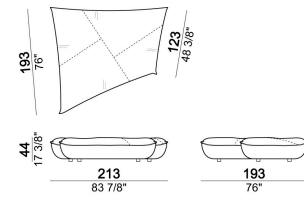

**SEAT HEIGHT:** 44 cm; 46,5 cm (with feet h. 8 cm).

**HEIGHT WITH BACK CUSHION:** 83 cm (with cushion h. 39 cm); 93 cm (with cushion h. 49 cm).

**FEET:** plastic, h. 5,5 cm.

**On request feet can be supplied 8 cm high without extra-charge.**

Composition "C" (seat unit B1.26 + seat unit B1.25 + 2 back cushions 120x49 cm).

nightC

Seat unit B4

6110331

Composition "I" (corner seat unit B6 + seat unit B5.34 + 3 back cushions 90x49 cm).

nightI

Composition "E" (2 corner seat units B6 + 2 back cushions 90x49 cm + 2 back cushions 90x39 cm)

nightE

Seat unit B5

6110333

Seat unit B2

6110327

Seat unit B1

6110325

Composition "H" (seat unit B1.26 + corner seat unit B6 + 2 back cushions 90x49 cm + 1 back cushion 90x39 cm).

nightH

Composition "A" (seat unit B2.27 + seat unit A2 + 2 back cushions 90x49 cm + 1 back cushion 120x49 cm).

nightA

Back cushion 90x39 cm

7110363

Composition "C" (corner seat unit B6 + seat unit A1 + 2 back cushions 90x49 cm + 1 back cushion 120x49 cm).