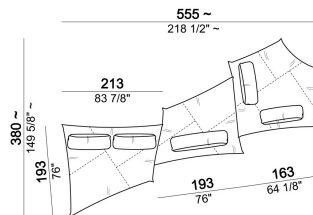

Composition "C" (seat unit B1.26 + seat unit B1.25 + 2 back cushions 120x49 cm).

nightC

Seat unit B4

6110331

Composition "I" (corner seat unit B6 + seat unit B5.34 + 3 back cushions 90x49 cm).

nightI

Composition "E" (2 corner seat units B6 + 2 back cushions 90x49 cm + 2 back cushions 90x39 cm)

nightH

Composition "A" (seat unit B2.27 + seat unit A2 + 2 back cushions 90x49 cm + 1 back cushion 120x49 cm).

nightA

Back cushion 90x39 cm

7110363

Composition "C" (corner seat unit B6 + seat unit A1 + 2 back cushions 90x49 cm + 1 back cushion 120x49 cm).

nightC

Seat unit B3

6110329

Back cushion 120x49 cm

7110362

Composition "F" (seat unit B5.34 + seat unit B2.28 + corner seat unit B6 + 3 back cushions 90x49 cm + 1 back cushion 90x39 cm + 1 back cushion 120x49 cm).

nightF

Seat unit A3

6110304

Seat unit A1

6110302

Composition "D" (seat unit A3 + seat unit B4.31 + 2 back cushions 90x49 cm + 2 back cushions 120x49 cm).

nightD

Back cushion 90x49 cm