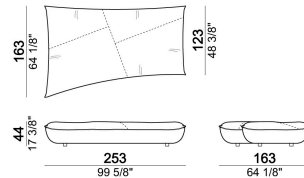

**SEAT HEIGHT:** 44 cm; 46,5 cm (with feet h. 8 cm).

**HEIGHT WITH BACK CUSHION:** 83 cm (with cushion h. 39 cm); 93 cm (with cushion h. 49 cm).

**FEET:** plastic, h. 5,5 cm.

**On request feet can be supplied 8 cm high without extra-charge.**

Composition "C" (seat unit B1.26 + seat unit B1.25 + 2 back cushions 120x49 cm).

nightC

Seat unit B4

6110331

Composition "I" (corner seat unit B6 + seat unit B5.34 + 3 back cushions 90x49 cm).

nightI

Composition "E" (2 corner seat units B6 + 2 back cushions 90x49 cm + 2 back cushions 90x39 cm)

nightE

Seat unit B5

6110333

Seat unit B2

6110327

Seat unit B1

6110325

Composition "H" (seat unit B1.26 + corner seat unit B6 + 2 back cushions 90x49 cm + 1 back cushion 90x39 cm).

nightH

Composition "A" (seat unit B2.27 + seat unit A2 + 2 back cushions 90x49 cm + 1 back cushion 120x49 cm).

nightA

Back cushion 90x39 cm

7110363

Composition "C" (corner seat unit B6 + seat unit A1 + 2 back cushions 90x49 cm + 1 back cushion 120x49 cm).