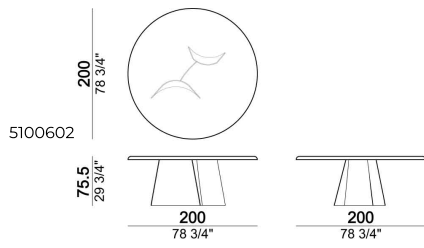

ARKETIPO / INDOOR

TABLE AVALON

designed by Mauro Lipparini 2021

BASE: liquid burnished metal or micaceous brown.

TOP: curved and hammered glass, smoked or Pacific Blue, thickness 12 mm.

Dining table

Dining table

Dining table