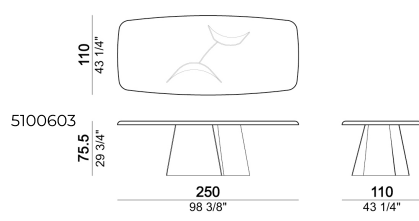

ARKETIPO / INDOOR

TABLE AVALON

designed by Mauro Lipparini 2021

BASE: liquid burnished metal or micaceous brown.

TOP: curved and hammered glass, smoked or Pacific Blue, thickness 12 mm.

Dining table

Dining table

Dining table