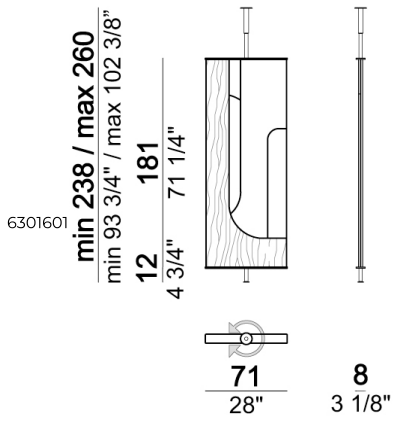

ARKETIPO / INDOOR

COMPLEMENT HIDE ME

designed by Gino Carollo 2023

PANEL: MDF, one side varnished oxy grey, one side veneered in zebrano or eucalyptus and glass/mirror "Stopsol" (renowned for its extraordinary aesthetic look).

METAL PARTS: metal varnished oxy grey or Titanium.

Ceiling room divider

Ceiling room divider

Ceiling room divider

Floor room divider - 3 units

Floor room divider - 2 units