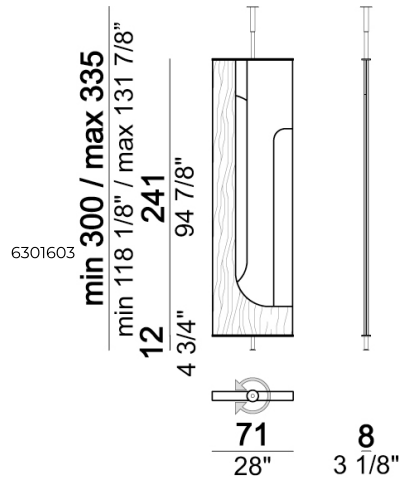

ARKETIPO / INDOOR

COMPLEMENT HIDE ME

designed by Gino Carollo 2023

PANEL: MDF, one side varnished oxy grey, one side veneered in zebrano or eucalyptus and glass/mirror "Stopsol" (renowned for its extraordinary aesthetic look).

METAL PARTS: metal varnished oxy grey or Titanium.

Ceiling room divider

Ceiling room divider

Ceiling room divider

Floor room divider - 3 units

Floor room divider - 2 units