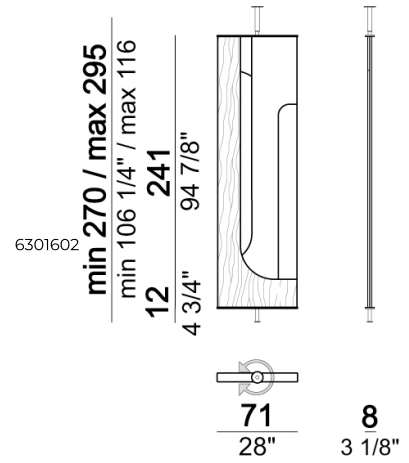

METAL PARTS: metal varnished oxy grey or Titanium.

Ceiling room divider

Ceiling room divider

Ceiling room divider

Floor room divider - 3 units

Floor room divider - 2 units