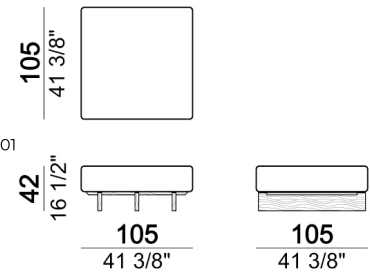

Composition 'D' (cod.6111221/6111281 + cod.6111231/6111291 + 2 set Relax + 1 small table T4)

Santos_coi

Seat unit A1

6111201