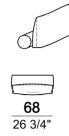

Coffee table T1

5711201

Back S1

7111261

Composition 'H' (cod.6111242/6111102 + cod.6111231/6111291 + 2 set Relax + 1 cushion 67x50 cm. + 1 small table T4)

Santos_co

Composition 'B' (cod.6111233/6111293 + 2 set Relax + 2 small tables T4)

Santos_co

Seat unit B3 + shelf

6111223

Set relax (Roll + back cushion)

7111267

Composition 'N' (unit 6111213/273 + unit 6111233/293 + 4 cushions 67x50 cm + roll)

Santos_co

Seat unit A2R + Back S1

6111232

Composition 'I' (cod.6111233/6111293 + cod.6111212/6111272 + 2 set Relax + 1 cushion 67x50 cm. + 1 small table T4)

Santos_co

Back cushion

7111266

Composition 'L' (unit 6111213/273 + 2 cushions 67x50 cm + 2 rolls)