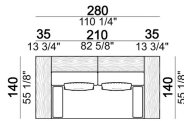

Composition 'B' (cod.6111233/6111293 + 2 set Relax + 2 small tables T4)

Santos_co