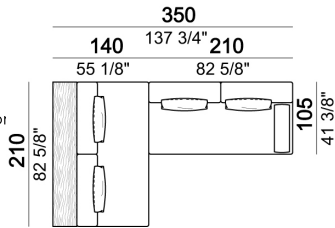

Santos_co

Seat unit B3 + shelf

6111223

Set relax (Roll + back cushion)

7111267

Composition 'N' (unit 6111213/273 + unit 6111233/293 + 4 cushions 67x50 cm + roll)

Santos_co

Seat unit A2R + Back S1