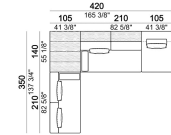

Composition 'E' (cod.6111213/6111273 + cod.6111233/6111293 + cod.6111212/6111272 + 3 set Relax + 1 cushion 67x50 cm. + 1 small table T2R)

Santos_co