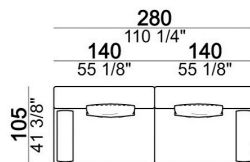

Composition 'A' (2 cod.6111222/6111282 + 2 set Relax)

Santos_coi