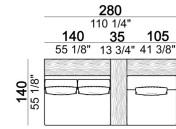

SHELVES AND TOPS: solid iroko wood with water-repellent vegetable oils finish.

SEAT HEIGHT: 42 cm

ATTENTION: the upholstery cannot be exposed to constant and heavy rains. We suggest using our protective covers made of breathable and waterproof polyester marine canvas, ideal to prevent mould formation. They can be washed with neutral detergent, Please do not fold wet covers and store them only when dry.

Coffee table T1

5711201

Back S1

7111261

Composition 'H' (cod.6111242/6111102 + cod.6111231/6111291 + 2 set Relax + 1 cushion 67x50 cm. + 1 small table T4)

Santos_co

Composition 'B' (cod.6111233/6111293 + 2 set Relax + 2 small tables T4)