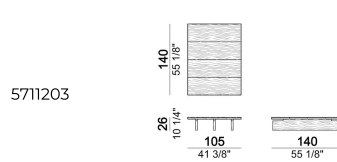

Coffee table T2R