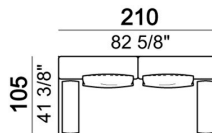

Composition 'L' (unit 6111213/273 + 2 cushions 67x50 cm + 2 rolls)

Santos_co