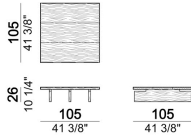

Coffee table T1

5711201