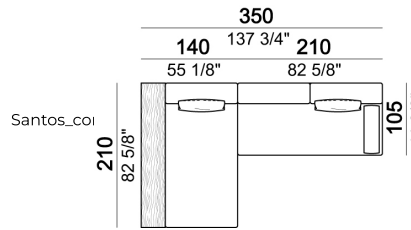

Santos_co

Composition 'E' (cod.6111213/6111273 + cod.6111233/6111293 + cod.6111212/6111272 + 3 set Relax + 1 cushion 67x50 cm. + 1 small table T2R)

Santos_co

Coffee table T5

Composition 'O' (unit 6111213/273 + unit 6111233/293 + unit 6111212/272 + unit 6111202/262 + set relax + 4 cushions 67x50 cm + 2 rolls + coffee table T2R)

Seat unit A1 + Back S1

Composition 'M' (unit 6111213/273 + unit 6111233/293 + 2 cushions 67x50 cm + back cushion S1 + roll)

Coffee table T2

Seat unit B2 + shelf

Seat unit B3 + shelf + 2 Backs S1

Seat unit A2