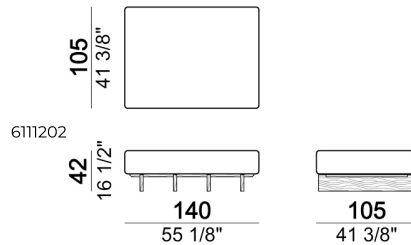

Seat unit A1 + Back S1

Composition 'M' (unit 6111213/273 + unit 6111233/293 + 2 cushions 67x50 cm + back cushion S1 + roll)

Coffee table T2

Seat unit B2 + shelf

Seat unit B3 + shelf + 2 Backs S1

Seat unit A2

Seat unit A2 + Back S2

Seat unit B2 + shelf + Back S2

Coffee table T2R

Seat unit A3 + 2 Backs S1

Composition 'P' (unit 6111213/273 + unit 6111223/283 + back cushion S1 + 3 cushions 67x50 cm + roll + coffee table T1)