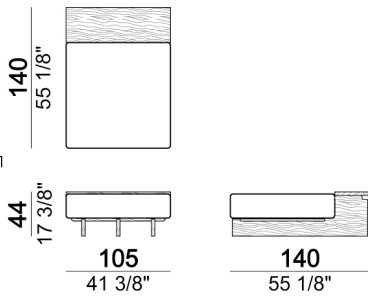

Seat unit A1 + Back S1

Composition 'M' (unit 6111213/273 + unit 6111233/293 + 2 cushions 67x50 cm + back cushion S1 + roll)

Coffee table T2

Seat unit B2 + shelf

Seat unit B3 + shelf + 2 Backs S1

Seat unit A2

Seat unit A2 + Back S2

Seat unit B2 + shelf + Back S2

Coffee table T2R

Seat unit A3 + 2 Backs S1

Composition 'P' (unit 6111213/273 + unit 6111223/283 + back cushion S1 + 3 cushions 67x50 cm + roll + coffee table T1)

Arm-cushion

7111270

Seat unit B1 + shelf + Back S1

6111231

Seat unit B1 + shelf

6111221

Composition 'D' (cod.6111221/6111281 + cod.6111231/6111291 + 2 set Relax + 1 small table T4)

Santos_coi