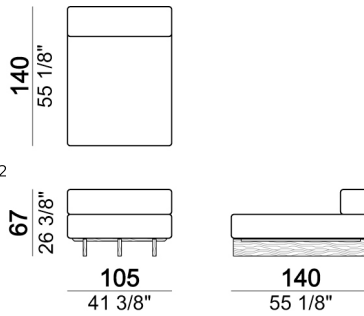

SHELVES AND TOPS: solid iroko wood with water-repellent vegetable oils finish.

SEAT HEIGHT: 42 cm

ATTENTION: the upholstery cannot be exposed to constant and heavy rains. We suggest using our protective covers made of breathable and waterproof polyester marine canvas, ideal to prevent mould formation. They can be washed with neutral detergent, Please do not fold wet covers and store them only when dry.

Santos_co

Seat unit B3 + shelf

6111223

Set relax (Roll + back cushion)

7111267

Composition 'N' (unit 6111213/273 + unit 6111233/293 + 4 cushions 67x50 cm + roll)

Santos_co

Seat unit A2R + Back S1

6111232

Composition 'I' (cod.6111233/6111293 + cod.6111212/6111272 + 2 set Relax + 1 cushion 67x50 cm. + 1 small table T4)

Santos_co

Back cushion

7111266

Composition 'L' (unit 6111213/273 + 2 cushions 67x50 cm + 2 rolls)

Seat unit A1 + Back S1

Composition 'M' (unit 6111213/273 + unit 6111233/293 + 2 cushions 67x50 cm + back cushion S1 + roll)

Coffee table T2

Seat unit B2 + shelf

Seat unit B3 + shelf + 2 Backs S1

Seat unit A2