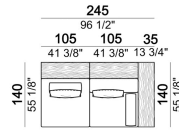

Seat unit A1 + Back S1

Composition 'M' (unit 6111213/273 + unit 6111233/293 + 2 cushions 67x50 cm + back cushion S1 + roll)

Coffee table T2

Seat unit B2 + shelf

Seat unit B3 + shelf + 2 Backs S1

Seat unit A2

Seat unit A2 + Back S2

Seat unit B2 + shelf + Back S2

Coffee table T2R

Seat unit A3 + 2 Backs S1

Composition 'P' (unit 6111213/273 + unit 6111223/283 + back cushion S1 + 3 cushions 67x50 cm + roll + coffee table T1)

Arm-cushion

7111270

Seat unit B1 + shelf + Back S1

6111231

Seat unit B1 + shelf

6111221

Composition 'D' (cod.6111221/6111281 + cod.6111231/6111291 + 2 set Relax + 1 small table T4)

Santos_coi