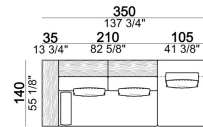

Composition 'I' (cod.6111233/6111293 + cod.6111212/6111272 + 2 set Relax + 1 cushion 67x50 cm. + 1 small table T4)

Santos_co