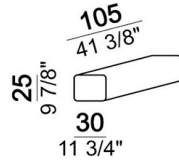

Back S1

7111261