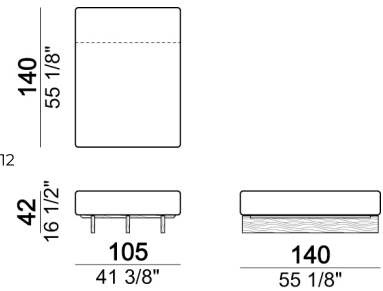

Seat unit A2 + Back S2

Seat unit B2 + shelf + Back S2

Coffee table T2R

Seat unit A3 + 2 Backs S1

Composition 'P' (unit 6111213/273 + unit 6111223/283 + back cushion S1 + 3 cushions 67x50 cm + roll + coffee table T1)

Seat unit A1

6111201

Roll for arm or back cushion support

7111265

Coffee table T4

5711204

Seat unit A2R

6111212