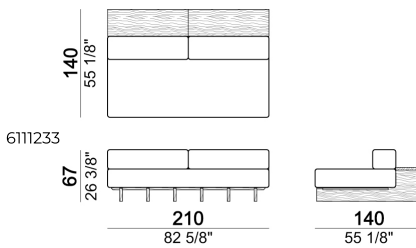

Seat unit A1 + Back S1

Composition 'M' (unit 6111213/273 + unit 6111233/293 + 2 cushions 67x50 cm + back cushion S1 + roll)

Coffee table T2

Seat unit B2 + shelf

Seat unit B3 + shelf + 2 Backs S1

Seat unit A2

Seat unit A2 + Back S2

Seat unit B2 + shelf + Back S2

Coffee table T2R

Seat unit A3 + 2 Backs S1

Composition 'P' (unit 6111213/273 + unit 6111223/283 + back cushion S1 + 3 cushions 67x50 cm + roll + coffee table T1)