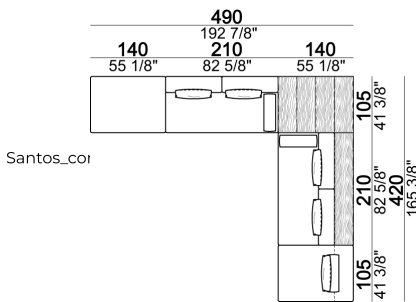

Santos_co

Composition 'E' (cod.6111213/6111273 + cod.6111233/6111293 + cod.6111212/6111272 + 3 set Relax + 1 cushion 67x50 cm. + 1 small table T2R)

Santos_co

Coffee table T5

Composition 'O' (unit 6111213/273 + unit 6111233/293 + unit 6111212/272 + unit 6111202/262 + set relax + 4 cushions 67x50 cm + 2 rolls + coffee table T2R)

Seat unit A1 + Back S1

Composition 'M' (unit 6111213/273 + unit 6111233/293 + 2 cushions 67x50 cm + back cushion S1 + roll)

Coffee table T2

Seat unit B2 + shelf

Seat unit B3 + shelf + 2 Backs S1

Seat unit A2