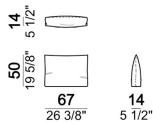

6111232

Composition 'I' (cod.6111233/6111293 + cod.6111212/6111272 + 2 set Relax + 1 cushion 67x50 cm. + 1 small table T4)

Santos_co

Back cushion

7111266

Composition 'L' (unit 6111213/273 + 2 cushions 67x50 cm + 2 rolls)

Seat unit A1 + Back S1

Composition 'M' (unit 6111213/273 + unit 6111233/293 + 2 cushions 67x50 cm + back cushion S1 + roll)

Coffee table T2

Seat unit B2 + shelf

Seat unit B3 + shelf + 2 Backs S1

Seat unit A2