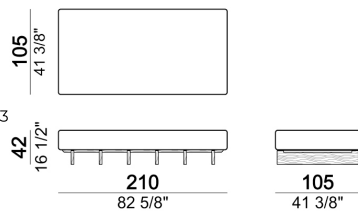

Seat unit A3

6111203