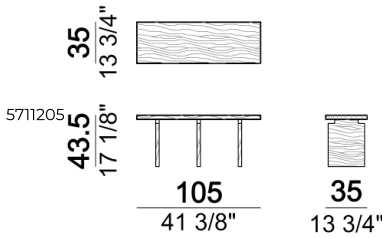

Santos_co

Composition 'E' (cod.6111213/6111273 + cod.6111233/6111293 + cod.6111212/6111272 + 3 set Relax + 1 cushion 67x50 cm. + 1 small table T2R)

Santos_co

Coffee table T5

Composition 'O' (unit 6111213/273 + unit 6111233/293 + unit 6111212/272 + unit 6111202/262 + set relax + 4 cushions 67x50 cm + 2 rolls + coffee table T2R)

Seat unit A1 + Back S1

Composition 'M' (unit 6111213/273 + unit 6111233/293 + 2 cushions 67x50 cm + back cushion S1 + roll)

Coffee table T2

Seat unit B2 + shelf

Seat unit B3 + shelf + 2 Backs S1

Seat unit A2