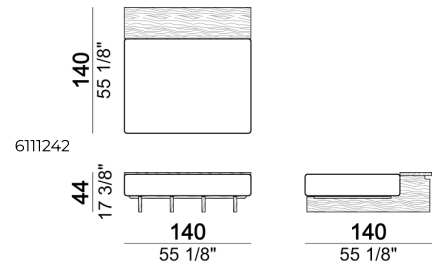

Seat unit A1 + Back S1

Composition 'M' (unit 6111213/273 + unit 6111233/293 + 2 cushions 67x50 cm + back cushion S1 + roll)

Coffee table T2

Seat unit B2 + shelf

Seat unit B3 + shelf + 2 Backs S1

Seat unit A2

Seat unit A2 + Back S2

Seat unit B2 + shelf + Back S2

Coffee table T2R

Seat unit A3 + 2 Backs S1

Composition 'P' (unit 6111213/273 + unit 6111223/283 + back cushion S1 + 3 cushions 67x50 cm + roll + coffee table T1)