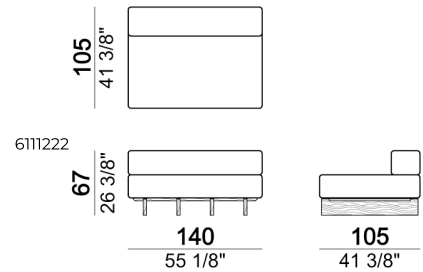

Seat unit A1 + Back S1

Composition 'M' (unit 6111213/273 + unit 6111233/293 + 2 cushions 67x50 cm + back cushion S1 + roll)

Coffee table T2

Seat unit B2 + shelf

Seat unit B3 + shelf + 2 Backs S1

Seat unit A2

Seat unit A2 + Back S2

Seat unit B2 + shelf + Back S2

Coffee table T2R

Seat unit A3 + 2 Backs S1

Composition 'P' (unit 6111213/273 + unit 6111223/283 + back cushion S1 + 3 cushions 67x50 cm + roll + coffee table T1)