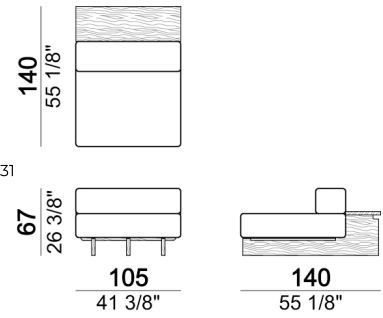

Arm-cushion

7111270

Seat unit B1 + shelf + Back S1

6111231