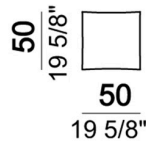

Arm-cushion

7111270