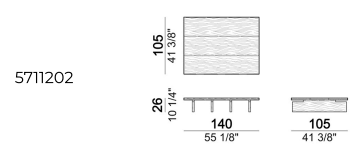

Seat unit A1 + Back S1

Composition 'M' (unit 6111213/273 + unit 6111233/293 + 2 cushions 67x50 cm + back cushion S1 + roll)

Coffee table T2

Seat unit B2 + shelf

Seat unit B3 + shelf + 2 Backs S1

Seat unit A2