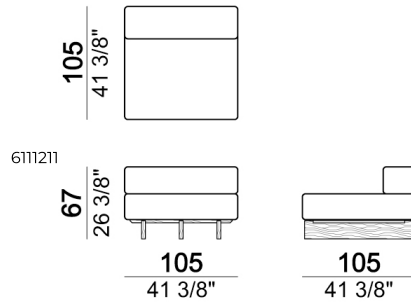

Santos_co

Composition 'E' (cod.6111213/6111273 + cod.6111233/6111293 + cod.6111212/6111272 + 3 set Relax + 1 cushion 67x50 cm. + 1 small table T2R)

Santos_co

Coffee table T5

Composition 'O' (unit 6111213/273 + unit 6111233/293 + unit 6111212/272 + unit 6111202/262 + set relax + 4 cushions 67x50 cm + 2 rolls + coffee table T2R)

Seat unit A1 + Back S1

Composition 'M' (unit 6111213/273 + unit 6111233/293 + 2 cushions 67x50 cm + back cushion S1 + roll)

Coffee table T2

Seat unit B2 + shelf

Seat unit B3 + shelf + 2 Backs S1

Seat unit A2