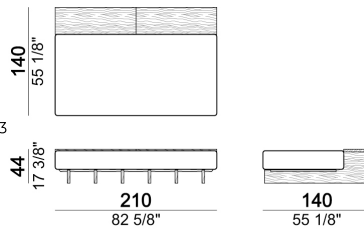

Coffee table T1

5711201

Back S1

7111261

Composition 'H' (cod.6111242/6111102 + cod.6111231/6111291 + 2 set Relax + 1 cushion 67x50 cm. + 1 small table T4)

Santos_co

Composition 'B' (cod.6111233/6111293 + 2 set Relax + 2 small tables T4)

Santos_co

Seat unit B3 + shelf

6111223