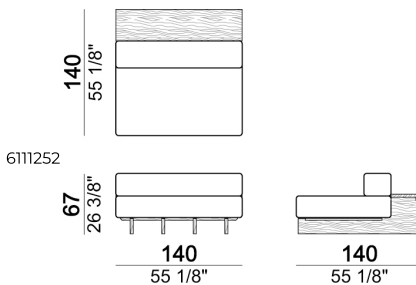

Seat unit A1 + Back S1

Composition 'M' (unit 6111213/273 + unit 6111233/293 + 2 cushions 67x50 cm + back cushion S1 + roll)

Coffee table T2

Seat unit B2 + shelf

Seat unit B3 + shelf + 2 Backs S1

Seat unit A2

Seat unit A2 + Back S2

Seat unit B2 + shelf + Back S2

Coffee table T2R

Seat unit A3 + 2 Backs S1

Composition 'P' (unit 6111213/273 + unit 6111223/283 + back cushion S1 + 3 cushions 67x50 cm + roll + coffee table T1)