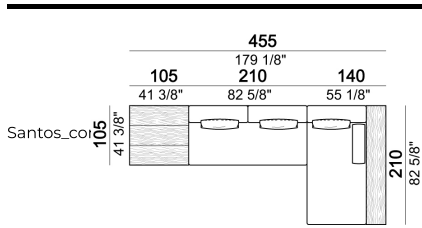

Seat unit A1 + Back S1

Composition 'M' (unit 6111213/273 + unit 6111233/293 + 2 cushions 67x50 cm + back cushion S1 + roll)

Coffee table T2

Seat unit B2 + shelf

Seat unit B3 + shelf + 2 Backs S1

Seat unit A2

Seat unit A2 + Back S2

Seat unit B2 + shelf + Back S2

Coffee table T2R

Seat unit A3 + 2 Backs S1

Composition 'P' (unit 6111213/273 + unit 6111223/283 + back cushion S1 + 3 cushions 67x50 cm + roll + coffee table T1)