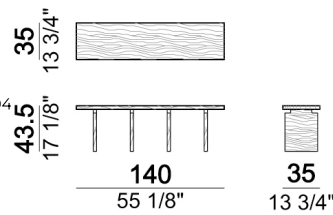

Seat unit A1

6111201

Roll for arm or back cushion support

7111265

Coffee table T4

5711204

Seat unit A2R

6111212