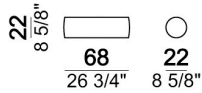

Roll for arm or back cushion support

7111265