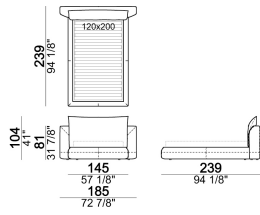

# BED STARMAN DREAM

*designed by Ludovica + Roberto Palomba 2020*

**STRUCTURE:** wood.

**STRUCTURE UPHOLSTERY:** expanded polyurethane T30 covered with coupled synthetic lining 100 gr.

**HEADBOARD UPHOLSTERY:** expanded polyurethane T18 elastic covered with synthetic lining 380 gr coupled with cotton.

**HEIGHT:** 19,5 cm (slatted base), 30 cm (bedframe).

**FEET:** plastic, h. 3 cm (headboard), 19 cm (slatted base).

Bed

7400501

Bed

7400504

Bed

7400503