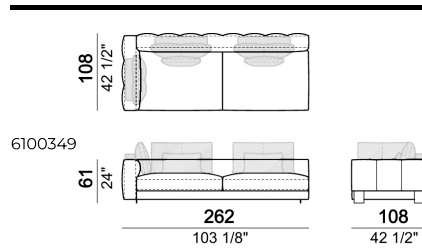

SPRINGING: elastic belts.

SEAT HEIGHT: 42 cm.

ARM HEIGHT: 61 cm.

FEET: Metal, micaceous brown varnished or black nickel, h.5 cm.

Right or left semicircular unit

Right or left unit

Sofa

Back cushion set

Right or left corner unit

Pouf

Chaise-longue with right or left short arm

Central semicircular unit

Right or left unit

Daybed with right or left long arm

Right or left corner unit

Central unit with right or left pouf

Central unit

Composition 'B' (left curved unit 269x117 + pouf 105x108 + 2 back cushion sets 7100353 + 2 back cushions 55x40)

Right or left corner unit

Central unit

Right or left corner sofa

Right or left corner unit with right or left pouf.

Sofa

Right or left corner unit

Composition 'A' (left unit 232x108 + chaiselongue with right short arm 127x174 + 3 back cushion sets 7100352 + 3 back cushions 55x40)

Composition 'C' (left unit angle 30° 173x176 + central unit 152 + right day bed 172x174 + 3 back cushion sets 7100354 + 3 back cushions 55x40)