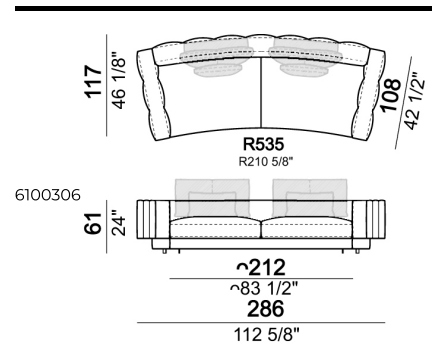

SPRINGING: elastic belts.

SEAT HEIGHT: 42 cm.

ARM HEIGHT: 61 cm.

FEET: Metal, micaceous brown varnished or black nickel, h.5 cm.

Right or left semicircular unit

Right or left unit

Sofa

Back cushion set

Sofa

Right or left corner unit

Composition 'A' (left unit 232x108 + chaiselongue with right short arm 127x174 + 3 back cushion sets 7100352 + 3 back cushions 55x40)

Composition 'C' (left unit angle 30° 173x176 + central unit 152 + right day bed 172x174 + 3 back cushion sets 7100354 + 3 back cushions 55x40)

Right or left unit with angle 30°

Right or left corner unit

Right or left corner sofa

Curved sofa

Right or left semicircular unit

Central unit with right or left pouf

Central unit

Right or left unit

Central unit with right or left angle 30°