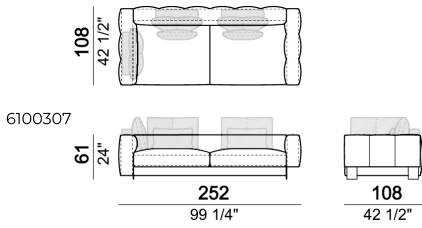

SPRINGING: elastic belts.

SEAT HEIGHT: 42 cm.

ARM HEIGHT: 61 cm.

FEET: Metal, micaceous brown varnished or black nickel, h.5 cm.

Right or left semicircular unit

Right or left unit

Sofa

Back cushion set

Sofa

Back cushion set

Chaise-longue with right or left short arm

Dormeuse

Right or left unit

Back cushion set

Dormeuse

Central semicircular unit

Central unit

Composition 'B' (left curved unit 269x117 + pouf 105x108 + 2 back cushion sets 7100353 + 2 back cushions 55x40)

Right or left corner unit

Central unit

Right or left corner sofa

Right or left corner unit with right or left pouf.

Sofa

Right or left corner unit

Composition 'A' (left unit 232x108 + chaiselongue with right short arm 127x174 + 3 back cushion sets 7100352 + 3 back cushions 55x40)

Composition 'C' (left unit angle 30° 173x176 + central unit 152 + right day bed 172x174 + 3 back cushion sets 7100354 + 3 back cushions 55x40)