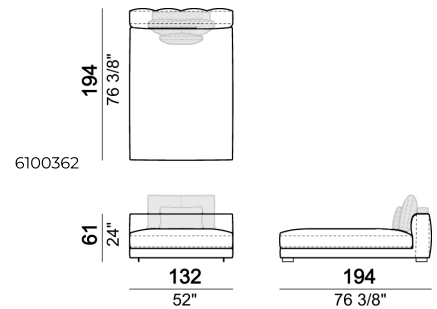

SPRINGING: elastic belts.

SEAT HEIGHT: 42 cm.

ARM HEIGHT: 61 cm.

FEET: Metal, micaceous brown varnished or black nickel, h.5 cm.

Right or left semicircular unit

Right or left unit

Sofa

Back cushion set

Central unit

Composition 'B' (left curved unit 269x117 + pouf 105x108 + 2 back cushion sets 7100353 + 2 back cushions 55x40)

Right or left corner unit

Central unit

Right or left corner sofa

Right or left corner unit with right or left pouf.

Sofa

Right or left corner unit

Composition 'A' (left unit 232x108 + chaiselongue with right short arm 127x174 + 3 back cushion sets 7100352 + 3 back cushions 55x40)

Composition 'C' (left unit angle 30° 173x176 + central unit 152 + right day bed 172x174 + 3 back cushion sets 7100354 + 3 back cushions 55x40)

Back cushion

Central unit

Dormeuse

Central unit

Right or left unit

Right or left corner unit with right or left pouf.

Pouf

Curved sofa