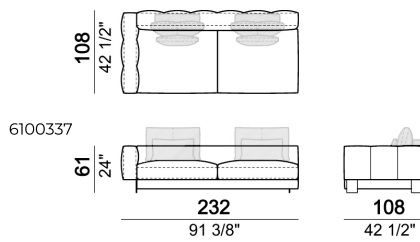

Central unit

Composition 'B' (left curved unit 269x117 + pouf 105x108 + 2 back cushion sets 7100353 + 2 back cushions 55x40)

Right or left corner unit

Central unit

Right or left corner sofa

Right or left corner unit with right or left pouf.

Sofa

Right or left corner unit

Composition 'A' (left unit 232x108 + chaiselongue with right short arm 127x174 + 3 back cushion sets 7100352 + 3 back cushions 55x40)

Composition 'C' (left unit angle 30° 173x176 + central unit 152 + right day bed 172x174 + 3 back cushion sets 7100354 + 3 back cushions 55x40)

Back cushion

Central unit

Dormeuse

Central unit

Right or left unit

Right or left corner unit with right or left pouf.

Pouf

Curved sofa

Right or left unit with angle 30°

Right or left corner unit

Right or left corner sofa

Curved sofa

Right or left semicircular unit

Central unit with right or left pouf

Central unit

Right or left unit