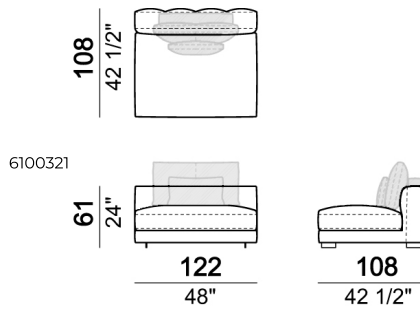

Back cushion

Central unit