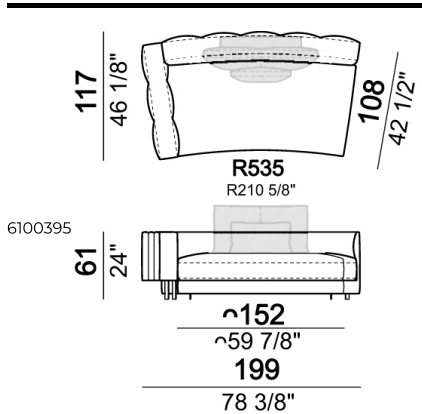

SPRINGING: elastic belts.

SEAT HEIGHT: 42 cm.

ARM HEIGHT: 61 cm.

FEET: Metal, micaceous brown varnished or black nickel, h.5 cm.

Right or left semicircular unit

Right or left unit

Sofa

Back cushion set

Sofa

Right or left corner unit

Composition 'A' (left unit 232x108 + chaiselongue with right short arm 127x174 + 3 back cushion sets 7100352 + 3 back cushions 55x40)

Composition 'C' (left unit angle 30° 173x176 + central unit 152 + right day bed 172x174 + 3 back cushion sets 7100354 + 3 back cushions 55x40)

Right or left unit with angle 30°

Right or left corner unit

Right or left corner sofa

Curved sofa

Right or left semicircular unit

Central unit with right or left pouf

Central unit

Right or left unit

Central unit with right or left angle 30°