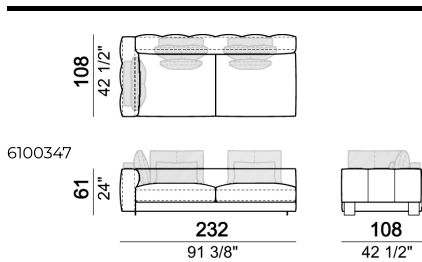

Central unit

Composition 'B' (left curved unit 269x117 + pouf 105x108 + 2 back cushion sets 7100353 + 2 back cushions 55x40)

Right or left corner unit

Central unit

Right or left corner sofa

Right or left corner unit with right or left pouf.

Sofa

Right or left corner unit

Composition 'A' (left unit 232x108 + chaiselongue with right short arm 127x174 + 3 back cushion sets 7100352 + 3 back cushions 55x40)

Composition 'C' (left unit angle 30° 173x176 + central unit 152 + right day bed 172x174 + 3 back cushion sets 7100354 + 3 back cushions 55x40)

Back cushion

Central unit

Dormeuse

Central unit

Right or left unit

Right or left corner unit with right or left pouf.

Pouf

Curved sofa

Right or left unit with angle 30°

Right or left corner unit

Right or left corner sofa

Curved sofa

Right or left semicircular unit

Central unit with right or left pouf

Central unit

Right or left unit