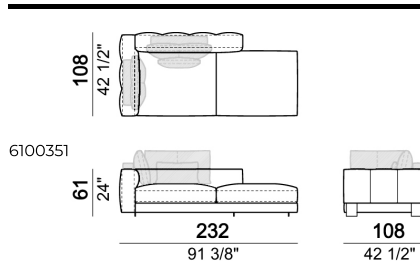

SPRINGING: elastic belts.

SEAT HEIGHT: 42 cm.

ARM HEIGHT: 61 cm.

FEET: Metal, micaceous brown varnished or black nickel, h.5 cm.

Right or left semicircular unit

Right or left unit

Sofa

Back cushion set

Sofa

Back cushion set

Chaise-longue with right or left short arm

Dormeuse

Right or left unit

Back cushion set

Dormeuse

Central semicircular unit

Central unit

Composition 'B' (left curved unit 269x117 + pouf 105x108 + 2 back cushion sets 7100353 + 2 back cushions 55x40)

Right or left corner unit

Central unit

Right or left corner sofa

Right or left corner unit with right or left pouf.

Sofa

Right or left corner unit

Composition 'A' (left unit 232x108 + chaiselongue with right short arm 127x174 + 3 back cushion sets 7100352 + 3 back cushions 55x40)

Composition 'C' (left unit angle 30° 173x176 + central unit 152 + right day bed 172x174 + 3 back cushion sets 7100354 + 3 back cushions 55x40)