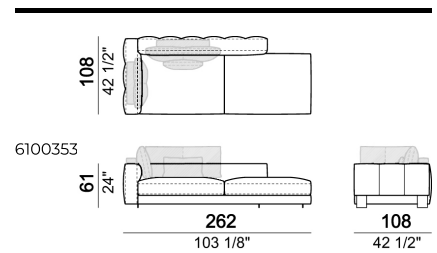

Central unit

Composition 'B' (left curved unit 269x117 + pouf 105x108 + 2 back cushion sets 7100353 + 2 back cushions 55x40)

Right or left corner unit

Central unit

Right or left corner sofa

Right or left corner unit with right or left pouf.

Sofa

Right or left corner unit

Composition 'A' (left unit 232x108 + chaiselongue with right short arm 127x174 + 3 back cushion sets 7100352 + 3 back cushions 55x40)

Composition 'C' (left unit angle 30° 173x176 + central unit 152 + right day bed 172x174 + 3 back cushion sets 7100354 + 3 back cushions 55x40)

Back cushion

Central unit

Dormeuse

Central unit

Right or left unit

Right or left corner unit with right or left pouf.

Pouf

Curved sofa

Right or left unit with angle 30°

Right or left corner unit

Right or left corner sofa

Curved sofa

Right or left semicircular unit

Central unit with right or left pouf

Central unit

Right or left unit