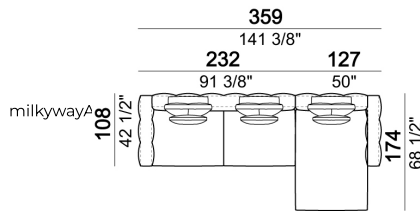

Composition 'A' (left unit 232x108 + chaiselongue with right short arm 127x174 + 3 back cushion sets 7100352 + 3 back cushions 55x40)