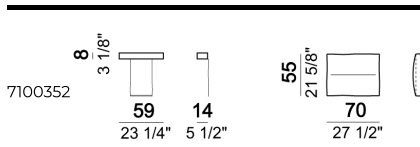

SPRINGING: elastic belts.

SEAT HEIGHT: 42 cm.

ARM HEIGHT: 61 cm.

FEET: Metal, micaceous brown varnished or black nickel, h.5 cm.

Right or left semicircular unit

Right or left unit

Sofa

Back cushion set

Right or left corner unit

Pouf

Chaise-longue with right or left short arm

Central semicircular unit

Right or left unit

Daybed with right or left long arm

Right or left corner unit

Central unit with right or left pouf

Central unit

Composition 'B' (left curved unit 269x117 + pouf 105x108 + 2 back cushion sets 7100353 + 2 back cushions 55x40)

Right or left corner unit

Central unit

Right or left corner sofa

Right or left corner unit with right or left pouf.