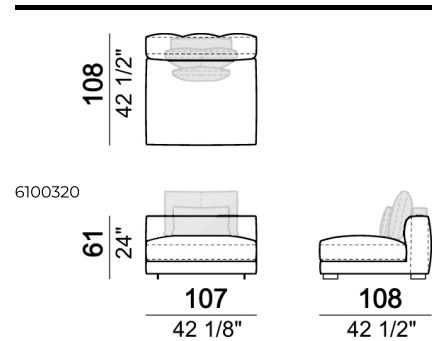

SPRINGING: elastic belts.

SEAT HEIGHT: 42 cm.

ARM HEIGHT: 61 cm.

FEET: Metal, micaceous brown varnished or black nickel, h.5 cm.

Right or left semicircular unit

Right or left unit

Sofa

Back cushion set

Right or left corner unit

Pouf

Chaise-longue with right or left short arm

Central semicircular unit

Right or left unit

Daybed with right or left long arm

Right or left corner unit

Central unit with right or left pouf

Sofa

Back cushion set

Chaise-longue with right or left short arm

Dormeuse

Right or left unit

Back cushion set

Dormeuse

Central semicircular unit

Central unit

Composition 'B' (left curved unit 269x117 + pouf 105x108 + 2 back cushion sets 7100353 + 2 back cushions 55x40)

Right or left corner unit

Central unit

Right or left corner sofa

Right or left corner unit with right or left pouf.