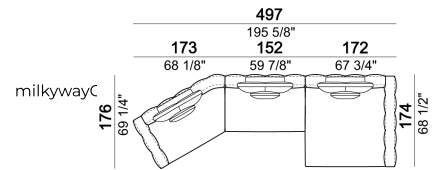

SPRINGING: elastic belts.

SEAT HEIGHT: 42 cm.

ARM HEIGHT: 61 cm.

FEET: Metal, micaceous brown varnished or black nickel, h.5 cm.

Right or left semicircular unit

Right or left unit

Sofa

Back cushion set

Central unit

Composition 'B' (left curved unit 269x117 + pouf 105x108 + 2 back cushion sets 7100353 + 2 back cushions 55x40)

Right or left corner unit

Central unit

Right or left corner sofa

Right or left corner unit with right or left pouf.

Sofa

Right or left corner unit

Composition 'A' (left unit 232x108 + chaiselongue with right short arm 127x174 + 3 back cushion sets 7100352 + 3 back cushions 55x40)

Composition 'C' (left unit angle 30° 173x176 + central unit 152 + right day bed 172x174 + 3 back cushion sets 7100354 + 3 back cushions 55x40)