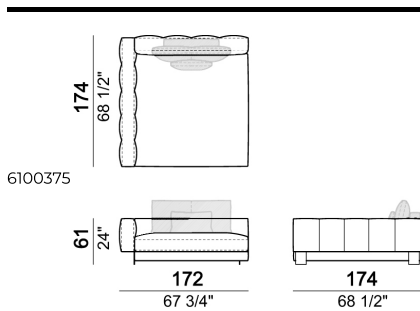

SPRINGING: elastic belts.

SEAT HEIGHT: 42 cm.

ARM HEIGHT: 61 cm.

FEET: Metal, micaceous brown varnished or black nickel, h.5 cm.

Right or left semicircular unit

Right or left unit

Sofa

Back cushion set

Right or left corner unit

Pouf

Chaise-longue with right or left short arm

Central semicircular unit

Right or left unit

Daybed with right or left long arm

Right or left corner unit

Central unit with right or left pouf

Sofa

Back cushion set

Chaise-longue with right or left short arm

Dormeuse

Right or left unit

Back cushion set

Dormeuse

Central semicircular unit

Central unit

Composition 'B' (left curved unit 269x117 + pouf 105x108 + 2 back cushion sets 7100353 + 2 back cushions 55x40)

Right or left corner unit

Central unit

Right or left corner sofa

Right or left corner unit with right or left pouf.