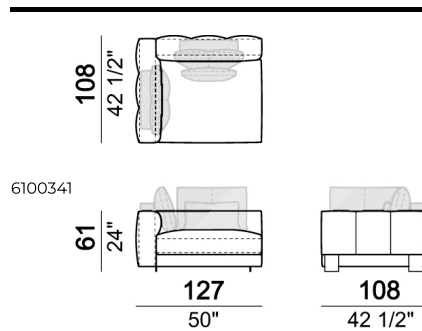

SPRINGING: elastic belts.

SEAT HEIGHT: 42 cm.

ARM HEIGHT: 61 cm.

FEET: Metal, micaceous brown varnished or black nickel, h.5 cm.

Right or left semicircular unit

Right or left unit

Sofa

Back cushion set

Right or left corner unit

Pouf

Chaise-longue with right or left short arm

Central semicircular unit

Right or left unit

Daybed with right or left long arm

Right or left corner unit

Central unit with right or left pouf

Central unit

Composition 'B' (left curved unit 269x117 + pouf 105x108 + 2 back cushion sets 7100353 + 2 back cushions 55x40)

Right or left corner unit

Central unit

Right or left corner sofa

Right or left corner unit with right or left pouf.

Sofa

Right or left corner unit

Composition 'A' (left unit 232x108 + chaiselongue with right short arm 127x174 + 3 back cushion sets 7100352 + 3 back cushions 55x40)

Composition 'C' (left unit angle 30° 173x176 + central unit 152 + right day bed 172x174 + 3 back cushion sets 7100354 + 3 back cushions 55x40)