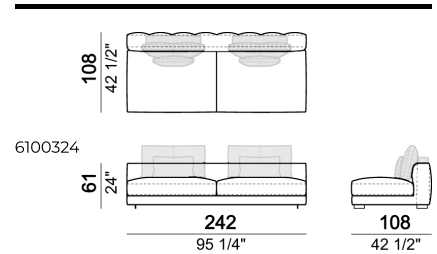

SPRINGING: elastic belts.

SEAT HEIGHT: 42 cm.

ARM HEIGHT: 61 cm.

FEET: Metal, micaceous brown varnished or black nickel, h.5 cm.

Right or left semicircular unit

Right or left unit

Sofa

Back cushion set

Sofa

Back cushion set

Chaise-longue with right or left short arm

Dormeuse

Right or left unit

Back cushion set

Dormeuse

Central semicircular unit

Central unit

Composition 'B' (left curved unit 269x117 + pouf 105x108 + 2 back cushion sets 7100353 + 2 back cushions 55x40)

Right or left corner unit

Central unit

Right or left corner sofa

Right or left corner unit with right or left pouf.

Sofa

Right or left corner unit

Composition 'A' (left unit 232x108 + chaiselongue with right short arm 127x174 + 3 back cushion sets 7100352 + 3 back cushions 55x40)

Composition 'C' (left unit angle 30° 173x176 + central unit 152 + right day bed 172x174 + 3 back cushion sets 7100354 + 3 back cushions 55x40)