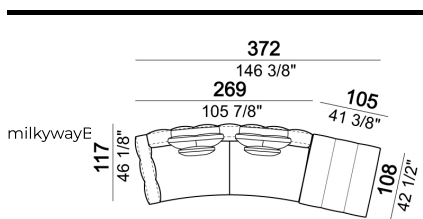

SPRINGING: elastic belts.

SEAT HEIGHT: 42 cm.

ARM HEIGHT: 61 cm.

FEET: Metal, micaceous brown varnished or black nickel, h.5 cm.

Right or left semicircular unit

Right or left unit

Sofa

Back cushion set

Right or left corner unit

Pouf

Chaise-longue with right or left short arm

Central semicircular unit

Right or left unit

Daybed with right or left long arm

Right or left corner unit

Central unit with right or left pouf

Sofa

Back cushion set

Chaise-longue with right or left short arm

Dormeuse

Right or left unit

Back cushion set

Dormeuse

Central semicircular unit

Central unit

Composition 'B' (left curved unit 269x117 + pouf 105x108 + 2 back cushion sets 7100353 + 2 back cushions 55x40)

Right or left corner unit

Central unit

Right or left corner sofa

Right or left corner unit with right or left pouf.