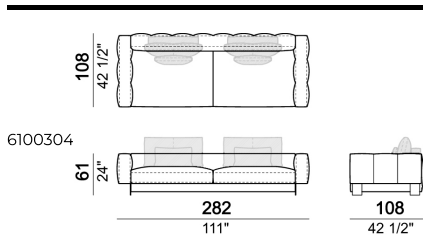

Sofa

Back cushion set

Chaise-longue with right or left short arm

Dormeuse

Right or left unit

Back cushion set

Dormeuse

Central semicircular unit

Central unit

Composition 'B' (left curved unit 269x117 + pouf 105x108 + 2 back cushion sets 7100353 + 2 back cushions 55x40)

Right or left corner unit

Central unit