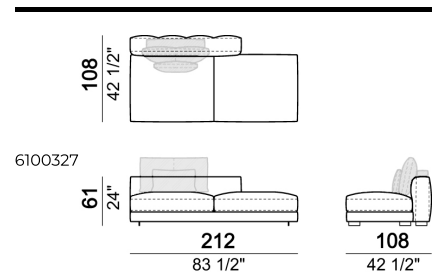

SPRINGING: elastic belts.

SEAT HEIGHT: 42 cm.

ARM HEIGHT: 61 cm.

FEET: Metal, micaceous brown varnished or black nickel, h.5 cm.

Right or left semicircular unit

Right or left unit

Sofa

Back cushion set

Right or left corner unit

Pouf

Chaise-longue with right or left short arm

Central semicircular unit

Right or left unit

Daybed with right or left long arm

Right or left corner unit

Central unit with right or left pouf

Sofa

Back cushion set

Chaise-longue with right or left short arm

Dormeuse

Right or left unit

Back cushion set

Dormeuse

Central semicircular unit

Central unit

Composition 'B' (left curved unit 269x117 + pouf 105x108 + 2 back cushion sets 7100353 + 2 back cushions 55x40)

Right or left corner unit

Central unit

Right or left corner sofa

Right or left corner unit with right or left pouf.