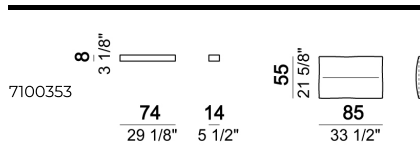

Back cushion set