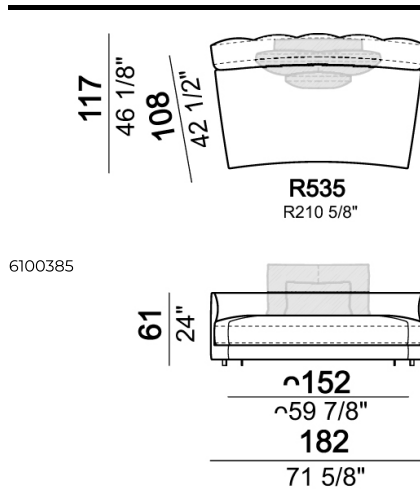

SPRINGING: elastic belts.

SEAT HEIGHT: 42 cm.

ARM HEIGHT: 61 cm.

FEET: Metal, micaceous brown varnished or black nickel, h.5 cm.

Right or left semicircular unit

Right or left unit

Sofa

Back cushion set

Sofa

Back cushion set

Chaise-longue with right or left short arm

Dormeuse

Right or left unit

Back cushion set

Dormeuse

Central semicircular unit

Central unit

Composition 'B' (left curved unit 269x117 + pouf 105x108 + 2 back cushion sets 7100353 + 2 back cushions 55x40)

Right or left corner unit

Central unit

Right or left corner sofa

Right or left corner unit with right or left pouf.

Sofa

Right or left corner unit

Composition 'A' (left unit 232x108 + chaiselongue with right short arm 127x174 + 3 back cushion sets 7100352 + 3 back cushions 55x40)

Composition 'C' (left unit angle 30° 173x176 + central unit 152 + right day bed 172x174 + 3 back cushion sets 7100354 + 3 back cushions 55x40)