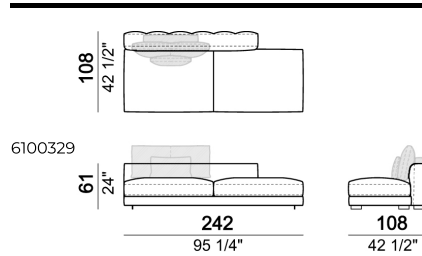

SPRINGING: elastic belts.

SEAT HEIGHT: 42 cm.

ARM HEIGHT: 61 cm.

FEET: Metal, micaceous brown varnished or black nickel, h.5 cm.

Right or left semicircular unit

Right or left unit

Sofa

Back cushion set

Sofa

Right or left corner unit

Composition 'A' (left unit 232x108 + chaiselongue with right short arm 127x174 + 3 back cushion sets 7100352 + 3 back cushions 55x40)

Composition 'C' (left unit angle 30° 173x176 + central unit 152 + right day bed 172x174 + 3 back cushion sets 7100354 + 3 back cushions 55x40)

Right or left unit with angle 30°

Right or left corner unit

Right or left corner sofa

Curved sofa

Right or left semicircular unit

Central unit with right or left pouf

Central unit

Right or left unit

Central unit with right or left angle 30°