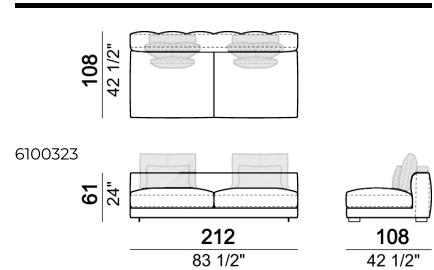

SPRINGING: elastic belts.

SEAT HEIGHT: 42 cm.

ARM HEIGHT: 61 cm.

FEET: Metal, micaceous brown varnished or black nickel, h.5 cm.

Right or left semicircular unit

Right or left unit

Sofa

Back cushion set

Sofa

Right or left corner unit

Composition 'A' (left unit 232x108 + chaiselongue with right short arm 127x174 + 3 back cushion sets 7100352 + 3 back cushions 55x40)

Composition 'C' (left unit angle 30° 173x176 + central unit 152 + right day bed 172x174 + 3 back cushion sets 7100354 + 3 back cushions 55x40)

Right or left unit with angle 30°

Right or left corner unit

Right or left corner sofa

Curved sofa

Right or left semicircular unit

Central unit with right or left pouf

Central unit

Right or left unit

Central unit with right or left angle 30°