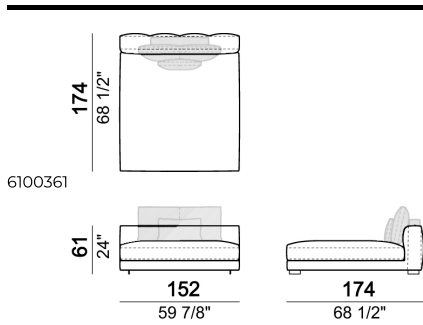

SPRINGING: elastic belts.

SEAT HEIGHT: 42 cm.

ARM HEIGHT: 61 cm.

FEET: Metal, micaceous brown varnished or black nickel, h.5 cm.

Right or left semicircular unit

Right or left unit

Sofa

Back cushion set

Right or left corner unit

Pouf

Chaise-longue with right or left short arm

Central semicircular unit

Right or left unit

Daybed with right or left long arm

Right or left corner unit

Central unit with right or left pouf

Sofa

Back cushion set

Chaise-longue with right or left short arm

Dormeuse

Right or left unit

Back cushion set

Dormeuse

Central semicircular unit

Central unit

Composition 'B' (left curved unit 269x117 + pouf 105x108 + 2 back cushion sets 7100353 + 2 back cushions 55x40)

Right or left corner unit

Central unit

Right or left corner sofa

Right or left corner unit with right or left pouf.