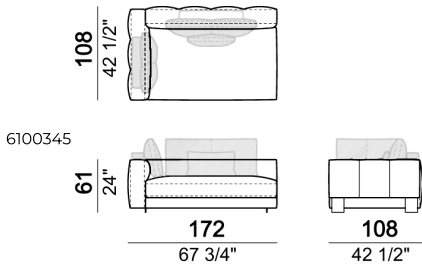

SPRINGING: elastic belts.

SEAT HEIGHT: 42 cm.

ARM HEIGHT: 61 cm.

FEET: Metal, micaceous brown varnished or black nickel, h.5 cm.

Right or left semicircular unit

Right or left unit

Sofa

Back cushion set

Sofa

Back cushion set

Chaise-longue with right or left short arm

Dormeuse

Right or left unit

Back cushion set

Dormeuse

Central semicircular unit

Central unit

Composition 'B' (left curved unit 269x117 + pouf 105x108 + 2 back cushion sets 7100353 + 2 back cushions 55x40)

Right or left corner unit

Central unit

Right or left corner sofa

Right or left corner unit with right or left pouf.

Sofa

Right or left corner unit

Composition 'A' (left unit 232x108 + chaiselongue with right short arm 127x174 + 3 back cushion sets 7100352 + 3 back cushions 55x40)

Composition 'C' (left unit angle 30° 173x176 + central unit 152 + right day bed 172x174 + 3 back cushion sets 7100354 + 3 back cushions 55x40)