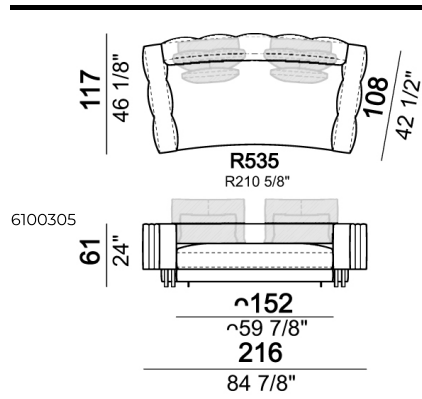

SPRINGING: elastic belts.

SEAT HEIGHT: 42 cm.

ARM HEIGHT: 61 cm.

FEET: Metal, micaceous brown varnished or black nickel, h.5 cm.

Right or left semicircular unit

Right or left unit

Sofa

Back cushion set

Sofa

Right or left corner unit

Composition 'A' (left unit 232x108 + chaiselongue with right short arm 127x174 + 3 back cushion sets 7100352 + 3 back cushions 55x40)

Composition 'C' (left unit angle 30° 173x176 + central unit 152 + right day bed 172x174 + 3 back cushion sets 7100354 + 3 back cushions 55x40)

Back cushion

Central unit

Dormeuse

Central unit

Right or left unit

Right or left corner unit with right or left pouf.

Pouf

Curved sofa

Right or left unit with angle 30°

Right or left corner unit

Right or left corner sofa

Curved sofa

Right or left semicircular unit

Central unit with right or left pouf

Central unit

Right or left unit