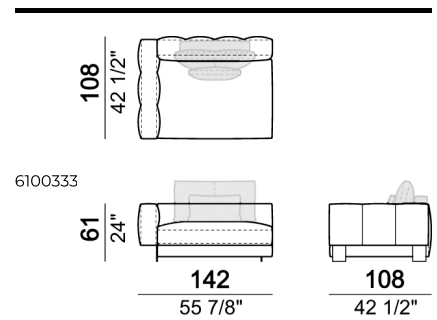

SPRINGING: elastic belts.

SEAT HEIGHT: 42 cm.

ARM HEIGHT: 61 cm.

FEET: Metal, micaceous brown varnished or black nickel, h.5 cm.

Right or left semicircular unit

Right or left unit

Sofa

Back cushion set

Right or left corner unit

Pouf

Chaise-longue with right or left short arm

Central semicircular unit

Right or left unit

Daybed with right or left long arm

Right or left corner unit

Central unit with right or left pouf

Central unit

Composition 'B' (left curved unit 269x117 + pouf 105x108 + 2 back cushion sets 7100353 + 2 back cushions 55x40)

Right or left corner unit

Central unit

Right or left corner sofa

Right or left corner unit with right or left pouf.

Sofa

Right or left corner unit

Composition 'A' (left unit 232x108 + chaiselongue with right short arm 127x174 + 3 back cushion sets 7100352 + 3 back cushions 55x40)

Composition 'C' (left unit angle 30° 173x176 + central unit 152 + right day bed 172x174 + 3 back cushion sets 7100354 + 3 back cushions 55x40)