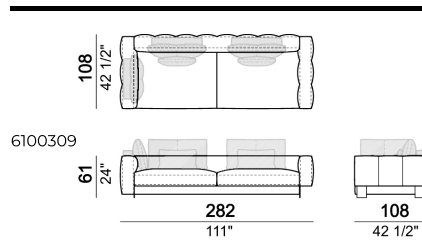

Right or left corner sofa