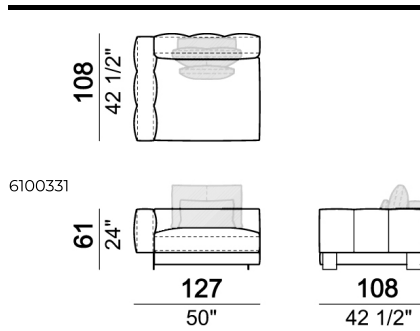

SPRINGING: elastic belts.

SEAT HEIGHT: 42 cm.

ARM HEIGHT: 61 cm.

FEET: Metal, micaceous brown varnished or black nickel, h.5 cm.

Right or left semicircular unit

Right or left unit

Sofa

Back cushion set

Right or left corner unit

Pouf

Chaise-longue with right or left short arm

Central semicircular unit

Right or left unit

Daybed with right or left long arm

Right or left corner unit

Central unit with right or left pouf

Sofa

Back cushion set

Chaise-longue with right or left short arm

Dormeuse

Right or left unit

Back cushion set

Dormeuse

Central semicircular unit

Central unit

Composition 'B' (left curved unit 269x117 + pouf 105x108 + 2 back cushion sets 7100353 + 2 back cushions 55x40)

Right or left corner unit

Central unit

Right or left corner sofa

Right or left corner unit with right or left pouf.