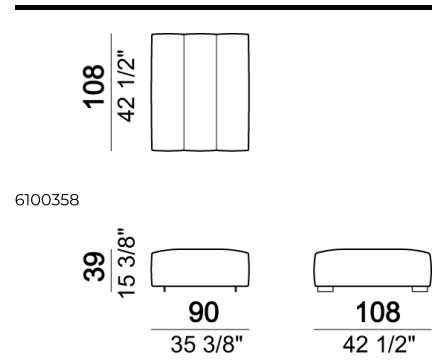

SPRINGING: elastic belts.

SEAT HEIGHT: 42 cm.

ARM HEIGHT: 61 cm.

FEET: Metal, micaceous brown varnished or black nickel, h.5 cm.

Right or left semicircular unit

Right or left unit

Sofa

Back cushion set

Right or left corner unit

Pouf

Chaise-longue with right or left short arm

Central semicircular unit

Right or left unit

Daybed with right or left long arm

Right or left corner unit

Central unit with right or left pouf

Central unit

Composition 'B' (left curved unit 269x117 + pouf 105x108 + 2 back cushion sets 7100353 + 2 back cushions 55x40)

Right or left corner unit

Central unit

Right or left corner sofa

Right or left corner unit with right or left pouf.

Sofa

Right or left corner unit

Composition 'A' (left unit 232x108 + chaiselongue with right short arm 127x174 + 3 back cushion sets 7100352 + 3 back cushions 55x40)

Composition 'C' (left unit angle 30° 173x176 + central unit 152 + right day bed 172x174 + 3 back cushion sets 7100354 + 3 back cushions 55x40)