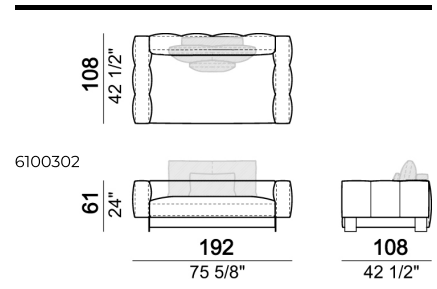

SPRINGING: elastic belts.

SEAT HEIGHT: 42 cm.

ARM HEIGHT: 61 cm.

FEET: Metal, micaceous brown varnished or black nickel, h.5 cm.

Right or left semicircular unit

Right or left unit

Sofa

Back cushion set

Right or left corner unit

Pouf

Chaise-longue with right or left short arm

Central semicircular unit

Right or left unit

Daybed with right or left long arm

Right or left corner unit

Central unit with right or left pouf

Central unit

Composition 'B' (left curved unit 269x117 + pouf 105x108 + 2 back cushion sets 7100353 + 2 back cushions 55x40)

Right or left corner unit

Central unit

Right or left corner sofa

Right or left corner unit with right or left pouf.

Sofa

Right or left corner unit

Composition 'A' (left unit 232x108 + chaiselongue with right short arm 127x174 + 3 back cushion sets 7100352 + 3 back cushions 55x40)

Composition 'C' (left unit angle 30° 173x176 + central unit 152 + right day bed 172x174 + 3 back cushion sets 7100354 + 3 back cushions 55x40)