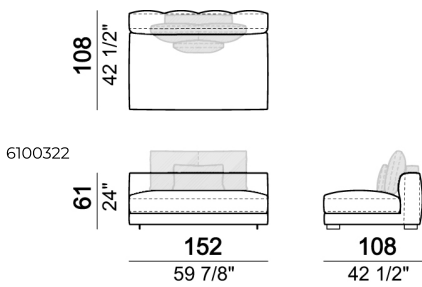

Central unit

Composition 'B' (left curved unit 269x117 + pouf 105x108 + 2 back cushion sets 7100353 + 2 back cushions 55x40)

Right or left corner unit

Central unit

Right or left corner sofa

Right or left corner unit with right or left pouf.

Sofa

Right or left corner unit

Composition 'A' (left unit 232x108 + chaiselongue with right short arm 127x174 + 3 back cushion sets 7100352 + 3 back cushions 55x40)

Composition 'C' (left unit angle 30° 173x176 + central unit 152 + right day bed 172x174 + 3 back cushion sets 7100354 + 3 back cushions 55x40)

Back cushion

Central unit

Dormeuse

Central unit

Right or left unit

Right or left corner unit with right or left pouf.

Pouf

Curved sofa

Right or left unit with angle 30°

Right or left corner unit

Right or left corner sofa

Curved sofa

Right or left semicircular unit

Central unit with right or left pouf

Central unit

Right or left unit