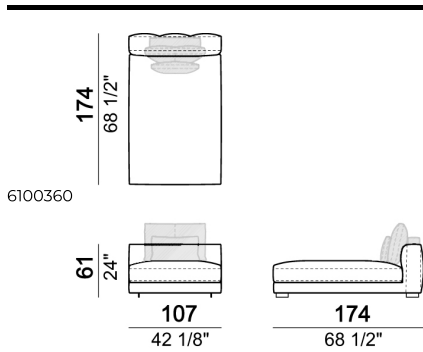

SPRINGING: elastic belts.

SEAT HEIGHT: 42 cm.

ARM HEIGHT: 61 cm.

FEET: Metal, micaceous brown varnished or black nickel, h.5 cm.

Right or left semicircular unit

Right or left unit

Sofa

Back cushion set

Right or left corner unit

Pouf

Chaise-longue with right or left short arm

Central semicircular unit

Right or left unit

Daybed with right or left long arm

Right or left corner unit

Central unit with right or left pouf

Sofa

Back cushion set

Chaise-longue with right or left short arm

Dormeuse

Right or left unit

Back cushion set

Dormeuse

Central semicircular unit

Central unit

Composition 'B' (left curved unit 269x117 + pouf 105x108 + 2 back cushion sets 7100353 + 2 back cushions 55x40)

Right or left corner unit

Central unit

Right or left corner sofa

Right or left corner unit with right or left pouf.