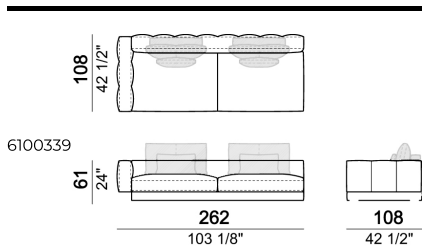

SPRINGING: elastic belts.

SEAT HEIGHT: 42 cm.

ARM HEIGHT: 61 cm.

FEET: Metal, micaceous brown varnished or black nickel, h.5 cm.

Right or left semicircular unit

Right or left unit

Sofa

Back cushion set

Sofa

Right or left corner unit

Composition 'A' (left unit 232x108 + chaiselongue with right short arm 127x174 + 3 back cushion sets 7100352 + 3 back cushions 55x40)

Composition 'C' (left unit angle 30° 173x176 + central unit 152 + right day bed 172x174 + 3 back cushion sets 7100354 + 3 back cushions 55x40)

Right or left unit with angle 30°

Right or left corner unit

Right or left corner sofa

Curved sofa

Right or left semicircular unit

Central unit with right or left pouf

Central unit

Right or left unit

Central unit with right or left angle 30°