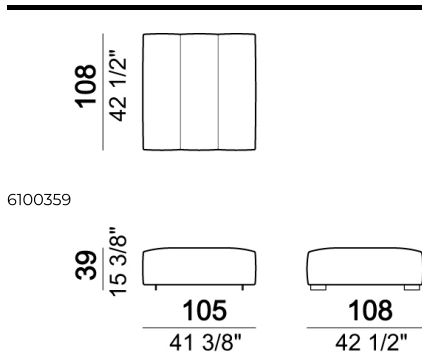

SPRINGING: elastic belts.

SEAT HEIGHT: 42 cm.

ARM HEIGHT: 61 cm.

FEET: Metal, micaceous brown varnished or black nickel, h.5 cm.

Right or left semicircular unit

Right or left unit

Sofa

Back cushion set

Central unit

Composition 'B' (left curved unit 269x117 + pouf 105x108 + 2 back cushion sets 7100353 + 2 back cushions 55x40)

Right or left corner unit

Central unit

Right or left corner sofa

Right or left corner unit with right or left pouf.

Sofa

Right or left corner unit

Composition 'A' (left unit 232x108 + chaiselongue with right short arm 127x174 + 3 back cushion sets 7100352 + 3 back cushions 55x40)

Composition 'C' (left unit angle 30° 173x176 + central unit 152 + right day bed 172x174 + 3 back cushion sets 7100354 + 3 back cushions 55x40)

Back cushion

Central unit

Dormeuse

Central unit

Right or left unit

Right or left corner unit with right or left pouf.

Pouf

Curved sofa