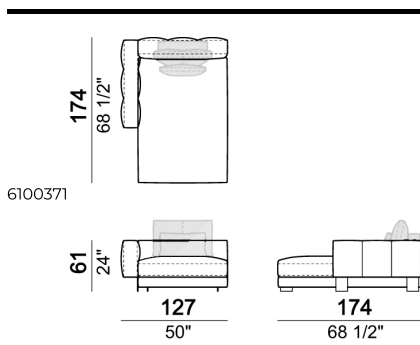

SPRINGING: elastic belts.

SEAT HEIGHT: 42 cm.

ARM HEIGHT: 61 cm.

FEET: Metal, micaceous brown varnished or black nickel, h.5 cm.

Right or left semicircular unit

Right or left unit

Sofa

Back cushion set

Right or left corner unit

Pouf

Chaise-longue with right or left short arm

Central semicircular unit

Right or left unit

Daybed with right or left long arm

Right or left corner unit

Central unit with right or left pouf

Central unit

Composition 'B' (left curved unit 269x117 + pouf 105x108 + 2 back cushion sets 7100353 + 2 back cushions 55x40)

Right or left corner unit

Central unit

Right or left corner sofa

Right or left corner unit with right or left pouf.

Sofa

Right or left corner unit

Composition 'A' (left unit 232x108 + chaiselongue with right short arm 127x174 + 3 back cushion sets 7100352 + 3 back cushions 55x40)

Composition 'C' (left unit angle 30° 173x176 + central unit 152 + right day bed 172x174 + 3 back cushion sets 7100354 + 3 back cushions 55x40)