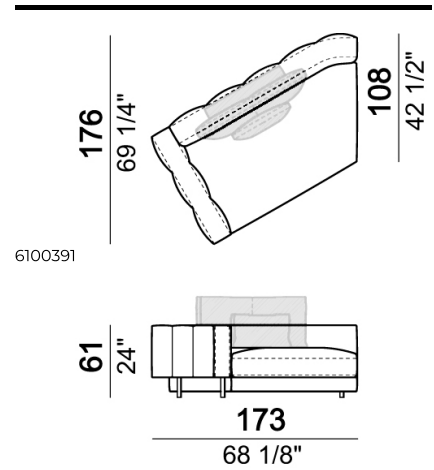

SPRINGING: elastic belts.

SEAT HEIGHT: 42 cm.

ARM HEIGHT: 61 cm.

FEET: Metal, micaceous brown varnished or black nickel, h.5 cm.

Right or left semicircular unit

Right or left unit

Sofa

Back cushion set

Sofa

Right or left corner unit

Composition 'A' (left unit 232x108 + chaiselongue with right short arm 127x174 + 3 back cushion sets 7100352 + 3 back cushions 55x40)

Composition 'C' (left unit angle 30° 173x176 + central unit 152 + right day bed 172x174 + 3 back cushion sets 7100354 + 3 back cushions 55x40)

Back cushion

Central unit

Dormeuse

Central unit

Right or left unit

Right or left corner unit with right or left pouf.

Pouf

Curved sofa

Right or left unit with angle 30°

Right or left corner unit

Right or left corner sofa

Curved sofa

Right or left semicircular unit

Central unit with right or left pouf

Central unit

Right or left unit