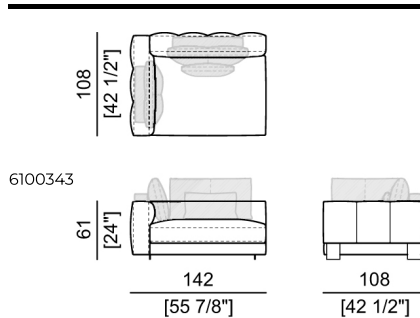

SPRINGING: elastic belts.

SEAT HEIGHT: 42 cm.

ARM HEIGHT: 61 cm.

FEET: Metal, micaceous brown varnished or black nickel, h.5 cm.

Right or left semicircular unit

Right or left unit

Sofa

Back cushion set

Right or left corner unit

Pouf

Chaise-longue with right or left short arm

Central semicircular unit

Right or left unit

Daybed with right or left long arm

Right or left corner unit

Central unit with right or left pouf

Sofa

Back cushion set

Chaise-longue with right or left short arm

Dormeuse

Right or left unit

Back cushion set

Dormeuse

Central semicircular unit

Central unit

Composition 'B' (left curved unit 269x117 + pouf 105x108 + 2 back cushion sets 7100353 + 2 back cushions 55x40)

Right or left corner unit

Central unit

Right or left corner sofa

Right or left corner unit with right or left pouf.