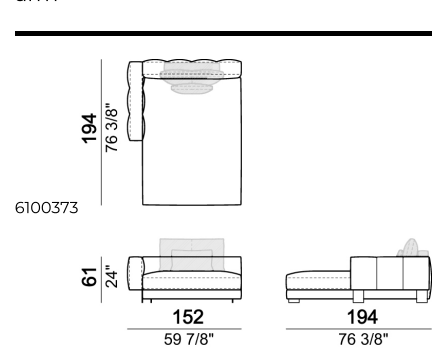

Chaise-longue with right or left short arm