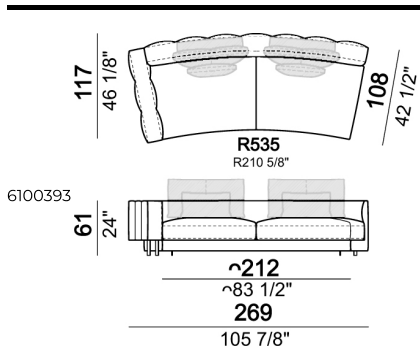

SPRINGING: elastic belts.

SEAT HEIGHT: 42 cm.

ARM HEIGHT: 61 cm.

FEET: Metal, micaceous brown varnished or black nickel, h.5 cm.

Right or left semicircular unit

Right or left unit

Sofa

Back cushion set

Right or left corner unit

Pouf

Chaise-longue with right or left short arm

Central semicircular unit

Right or left unit

Daybed with right or left long arm

Right or left corner unit

Central unit with right or left pouf

Central unit

Composition 'B' (left curved unit 269x117 + pouf 105x108 + 2 back cushion sets 7100353 + 2 back cushions 55x40)

Right or left corner unit

Central unit

Right or left corner sofa

Right or left corner unit with right or left pouf.

Sofa

Right or left corner unit

Composition 'A' (left unit 232x108 + chaiselongue with right short arm 127x174 + 3 back cushion sets 7100352 + 3 back cushions 55x40)

Composition 'C' (left unit angle 30° 173x176 + central unit 152 + right day bed 172x174 + 3 back cushion sets 7100354 + 3 back cushions 55x40)