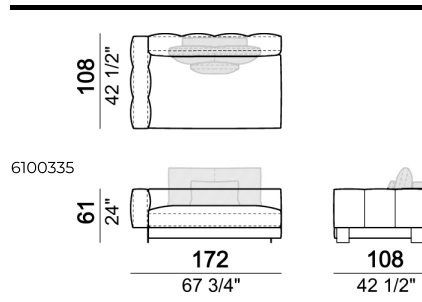

SPRINGING: elastic belts.

SEAT HEIGHT: 42 cm.

ARM HEIGHT: 61 cm.

FEET: Metal, micaceous brown varnished or black nickel, h.5 cm.

Right or left semicircular unit

Right or left unit

Sofa

Back cushion set

Right or left corner unit

Pouf

Chaise-longue with right or left short arm

Central semicircular unit

Right or left unit

Daybed with right or left long arm

Right or left corner unit

Central unit with right or left pouf

Central unit

Composition 'B' (left curved unit 269x117 + pouf 105x108 + 2 back cushion sets 7100353 + 2 back cushions 55x40)

Right or left corner unit

Central unit

Right or left corner sofa

Right or left corner unit with right or left pouf.

Sofa

Right or left corner unit

Composition 'A' (left unit 232x108 + chaiselongue with right short arm 127x174 + 3 back cushion sets 7100352 + 3 back cushions 55x40)

Composition 'C' (left unit angle 30° 173x176 + central unit 152 + right day bed 172x174 + 3 back cushion sets 7100354 + 3 back cushions 55x40)