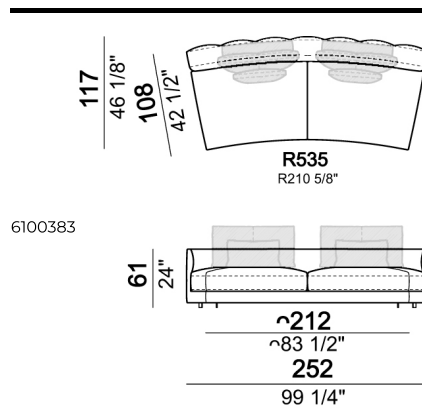

SPRINGING: elastic belts.

SEAT HEIGHT: 42 cm.

ARM HEIGHT: 61 cm.

FEET: Metal, micaceous brown varnished or black nickel, h.5 cm.

Right or left semicircular unit

Right or left unit

Sofa

Back cushion set

Right or left corner unit

Pouf

Chaise-longue with right or left short arm

Central semicircular unit

Right or left unit

Daybed with right or left long arm

Right or left corner unit

Central unit with right or left pouf

Central unit

Composition 'B' (left curved unit 269x117 + pouf 105x108 + 2 back cushion sets 7100353 + 2 back cushions 55x40)

Right or left corner unit

Central unit

Right or left corner sofa

Right or left corner unit with right or left pouf.

Sofa

Right or left corner unit

Composition 'A' (left unit 232x108 + chaiselongue with right short arm 127x174 + 3 back cushion sets 7100352 + 3 back cushions 55x40)

Composition 'C' (left unit angle 30° 173x176 + central unit 152 + right day bed 172x174 + 3 back cushion sets 7100354 + 3 back cushions 55x40)