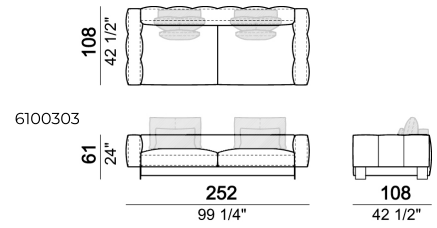

SPRINGING: elastic belts.

SEAT HEIGHT: 42 cm.

ARM HEIGHT: 61 cm.

FEET: Metal, micaceous brown varnished or black nickel, h.5 cm.

Right or left semicircular unit

Right or left unit

Sofa

Back cushion set

Sofa

Back cushion set

Chaise-longue with right or left short arm

Dormeuse

Right or left unit

Back cushion set

Dormeuse

Central semicircular unit

Central unit

Composition 'B' (left curved unit 269x117 + pouf 105x108 + 2 back cushion sets 7100353 + 2 back cushions 55x40)

Right or left corner unit

Central unit

Right or left corner sofa

Right or left corner unit with right or left pouf.

Sofa

Right or left corner unit

Composition 'A' (left unit 232x108 + chaiselongue with right short arm 127x174 + 3 back cushion sets 7100352 + 3 back cushions 55x40)

Composition 'C' (left unit angle 30° 173x176 + central unit 152 + right day bed 172x174 + 3 back cushion sets 7100354 + 3 back cushions 55x40)