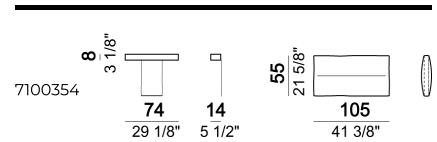

SPRINGING: elastic belts.

SEAT HEIGHT: 42 cm.

ARM HEIGHT: 61 cm.

FEET: Metal, micaceous brown varnished or black nickel, h.5 cm.

Right or left semicircular unit

Right or left unit

Sofa

Back cushion set

Sofa

Back cushion set

Chaise-longue with right or left short arm

Dormeuse

Right or left unit

Back cushion set

Dormeuse

Central semicircular unit

Central unit

Composition 'B' (left curved unit 269x117 + pouf 105x108 + 2 back cushion sets 7100353 + 2 back cushions 55x40)

Right or left corner unit

Central unit

Right or left corner sofa

Right or left corner unit with right or left pouf.